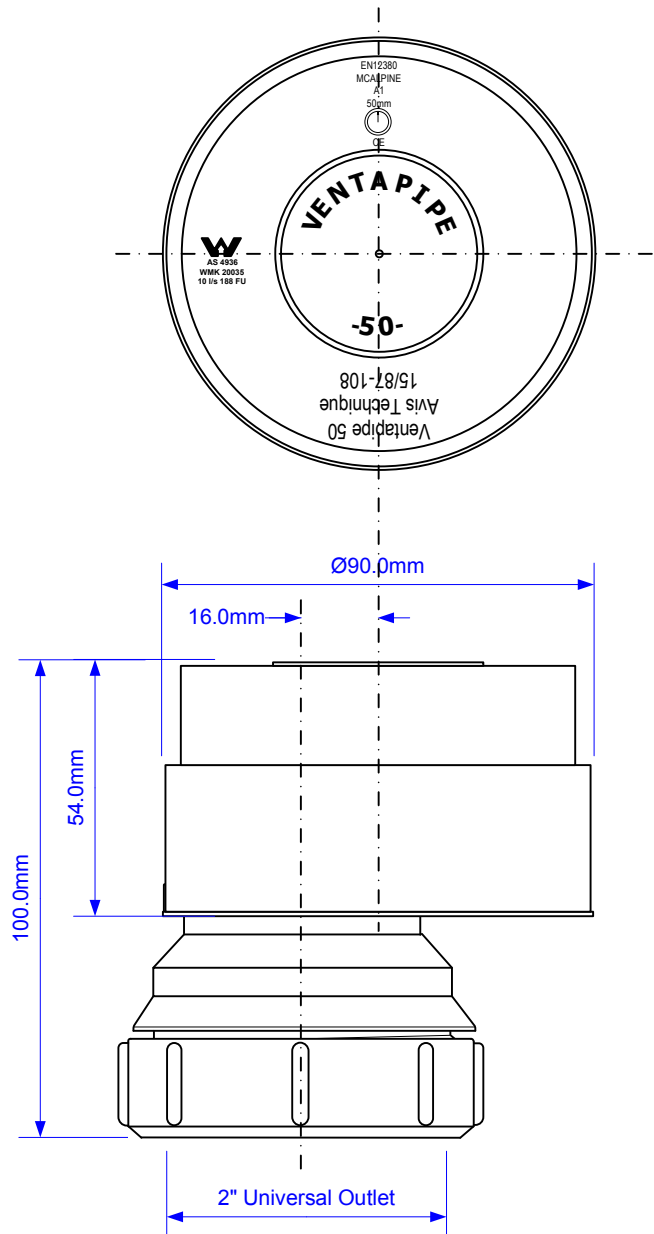

# VP50

© McALPINE  
04/04/2012

Drawing verified  
correct as of:

17/03/2015  
RM

DRAWN BY

RM

REVISED

06/04/2006, 04/04/2012  
17/03/2015

FILENAME

VP50.VSD

SCALE

1: 1.6

DATE

17/03/2015