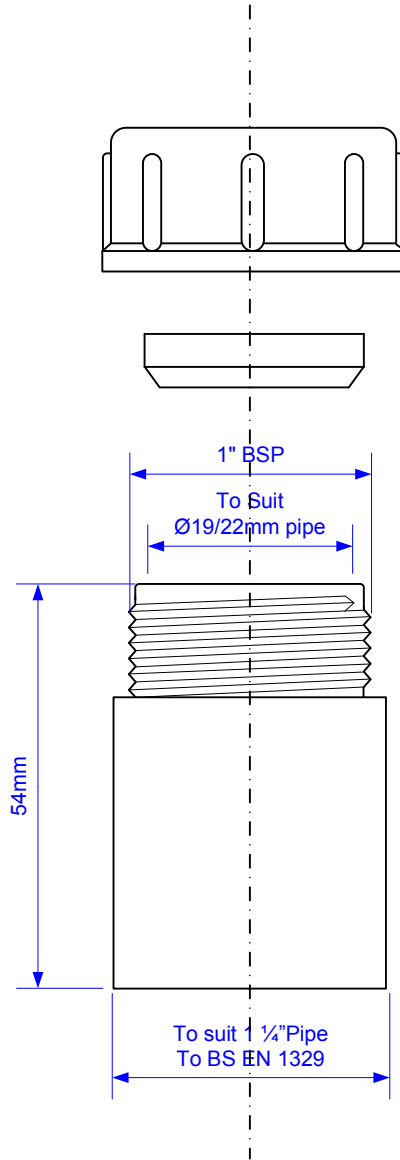

Code:

R16

© McALPINE
01/04/2009

Drawing verified
correct as of:

18/03/2015
RM

DRAWN BY

RM

REVISED

01/04/2009, 18/03/2015

FILENAME

R16.VSD

SCALE

1: 1

DATE

18/03/2015