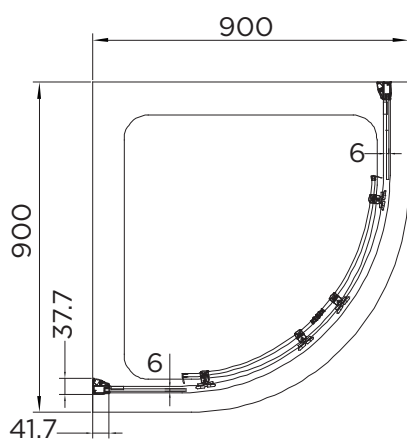

SPECIFICATION

venturi 8

DOUBLE DOOR QUADRANT

RANGE	VENTURI 8
PRODUCT	DOUBLE DOOR QUAD
CODE	AQ8151S
SIZE	1000x1000
PROFILE COLOUR	SILVER
GLASS THICKNESS	8mm
GLASS FINISH	CLEAR
GLASS TREATMENT	CLEAN & CLEAR™
HEIGHT	1900
ADJUSTMENT IN RECESS	960-985
ADJUSTMENT WITH SIDE PANEL	N/A
OPTIONAL SIDE PANEL	N/A
APERTURE	500
GUARANTEE	LIFETIME
CE	EN14428
GLASS BS EN	EN12150-1T
PROFILE MATERIAL	ALUMINUM/6463#
HANDLE MATERIAL	STAINLESS STEEL
ROLLER MATERIAL	ZINC ALLOY/ABS CHROME
QUICK RELEASE ROLLERS	YES
FIXED PANEL SIZE	405
MOVING PANEL SIZE	374
PRODUCT HAND	UNIVERSAL
PRODUCT WEIGHT	59KG
PACKAGED DIMENSIONS	1980x550x205
BARCODE	5031978003231

All measurements in mm and are nominal