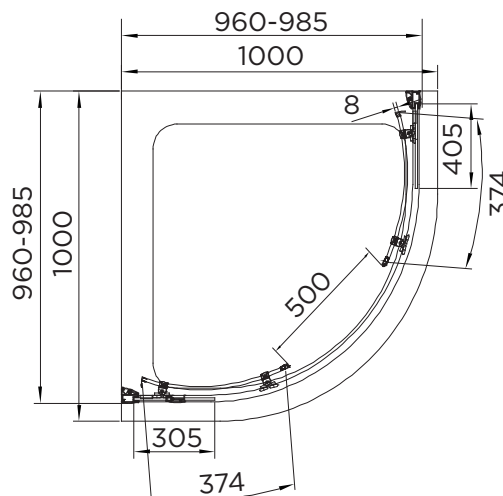

SPECIFICATION

venturi 8

DOUBLE DOOR QUADRANT

RANGE	VENTURI 8
PRODUCT	DOUBLE DOOR QUAD
CODE	AQ8151S
SIZE	1000x1000
PROFILE COLOUR	SILVER
GLASS THICKNESS	8mm
GLASS FINISH	CLEAR
GLASS TREATMENT	CLEAN & CLEAR™
HEIGHT	1900
ADJUSTMENT IN RECESS	960-985
ADJUSTMENT WITH SIDE PANEL	N/A
OPTIONAL SIDE PANEL	N/A
APERTURE	500
GUARANTEE	LIFETIME
CE	EN14428
GLASS BS EN	EN12150-1T
PROFILE MATERIAL	ALUMINUM/6463#
HANDLE MATERIAL	STAINLESS STEEL
ROLLER MATERIAL	ZINC ALLOY/ABS CHROME
QUICK RELEASE ROLLERS	YES
FIXED PANEL SIZE	405
MOVING PANEL SIZE	374
PRODUCT HAND	UNIVERSAL
PRODUCT WEIGHT	59KG
PACKAGED DIMENSIONS	1980x550x205
BARCODE	5031978003231

All measurements in mm and are nominal