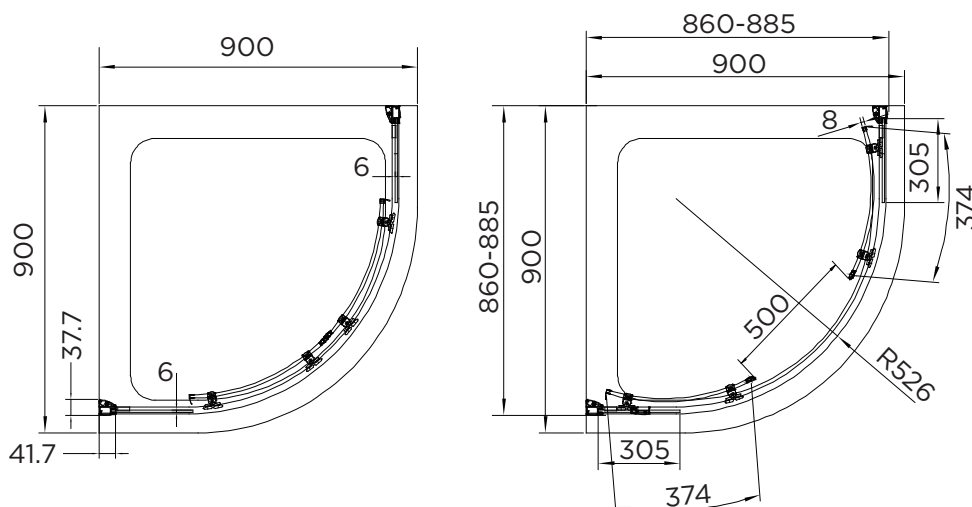

SPECIFICATION

venturi 8

DOUBLE DOOR QUADRANT

RANGE	VENTURI 8
PRODUCT	DOUBLE DOOR QUAD
CODE	AQ8150S
SIZE	900x900
PROFILE COLOUR	SILVER
GLASS THICKNESS	8mm
GLASS FINISH	CLEAR
GLASS TREATMENT	CLEAN & CLEAR™
HEIGHT	1900
ADJUSTMENT IN RECESS	860-885
ADJUSTMENT WITH SIDE PANEL	N/A
OPTIONAL SIDE PANEL	N/A
APERTURE	500
GUARANTEE	LIFETIME
CE	EN14428
GLASS BS EN	EN12150-1T
PROFILE MATERIAL	ALUMINUM/6463#
HANDLE MATERIAL	STAINLESS STEEL
ROLLER MATERIAL	ZINC ALLOY/ABS CHROME
QUICK RELEASE ROLLERS	YES
FIXED PANEL SIZE	305
MOVING PANEL SIZE	374
PRODUCT HAND	UNIVERSAL
PRODUCT WEIGHT	53KG
PACKAGED DIMENSIONS	1980x450x205
BARCODE	5031978003255

*All shower enclosures carry a Lifetime Guarantee when fitted with an Aquadart shower tray, a 10 year Guarantee will be given when fitted with any other manufacturer's tray.

To register your Guarantee visit: www.aquadart.co.uk | Spare Parts available at: www.aprilaquadartspares.co.uk

All measurements in mm and are nominal