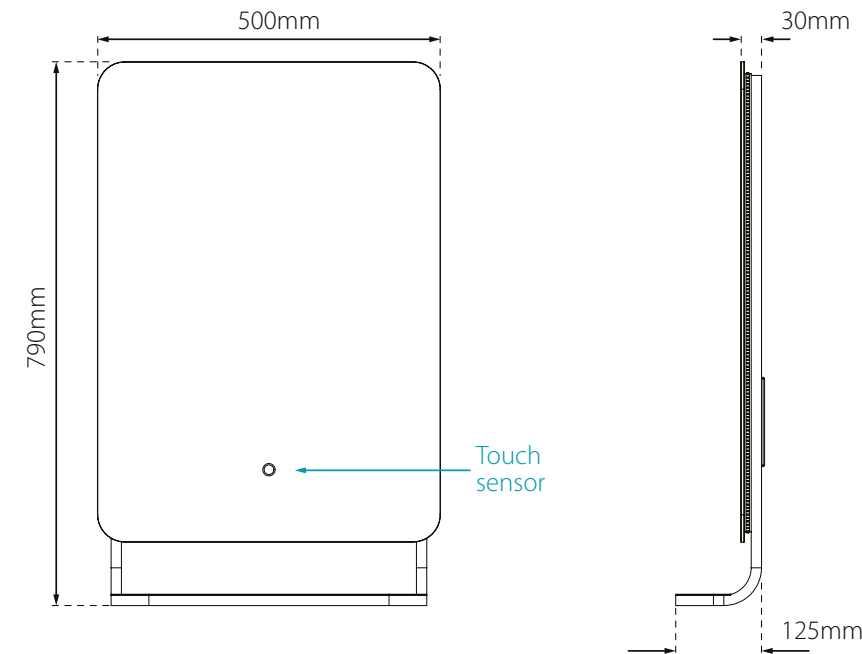

Demister Pad: Automatically activated when the mirror is lit

*CCT LED back lighting

Integrated shelf

Dimensions & feature positions

Harbour - Illuminated LED Mirror

RRP prices shown are inclusive of VAT

Code	Dimensions	Watts	Voltage	LED Colour	Lumens	Cable Length	RRP
SE30098P0	790 x 500 x 125mm	31W	240V	*CCT	3276 lm	1000mm	£363.99

Simple touch sensor control

Landscape orientation

Portrait orientation

Illuminated touch sensor

Dimensions & feature positions

Mistral - Illuminated LED Mirror

RRP prices shown are inclusive of VAT

Code	Dimensions	Watts	Voltage	LED Colour	Lumens	Cable Length	RRP
SE30717C0	800x550x31mm	23.7W	240V	*CCT	596 lm	1000mm	£368.21