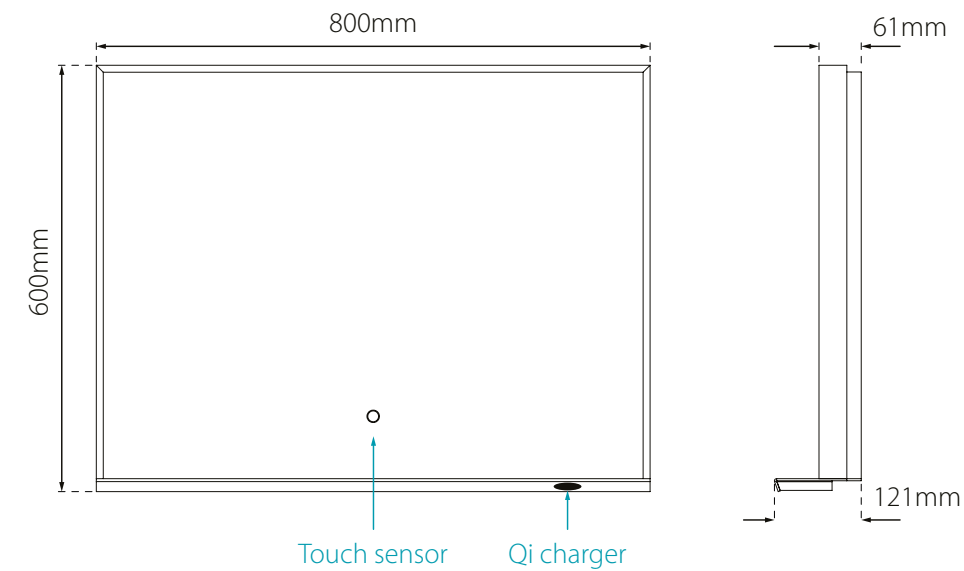

Simple touch sensor control

Illuminated touch sensor

Wireless Qi charging pad

TrioTone®

Dimensions & feature positions

Element - TrioTone® Illuminated LED Mirror

RRP prices shown are inclusive of VAT

Code	Dimensions	Watts	Voltage	LED Colour	Lumens	Cable Length	RRP
SE30498T0	800 x 600 x 121mm	22W	240V	*TrioTone®	1200 lm	1050mm	£539.25

Portland - Bevelled edge mirror

Code	Dimensions	RRP
SE30004TPO	600 x 500 x 16mm	£75.20

RRP prices shown are inclusive of VAT

sensio

Rockford

Bevelled dual tier mirror

- Stylish, dual layered mirror
- Beveled feature edge
- Non-illuminated - no electrician required
- Perfectly complemented by bathroom wall or pendant lighting
- Rotatable installation - can be mounted portrait or landscape