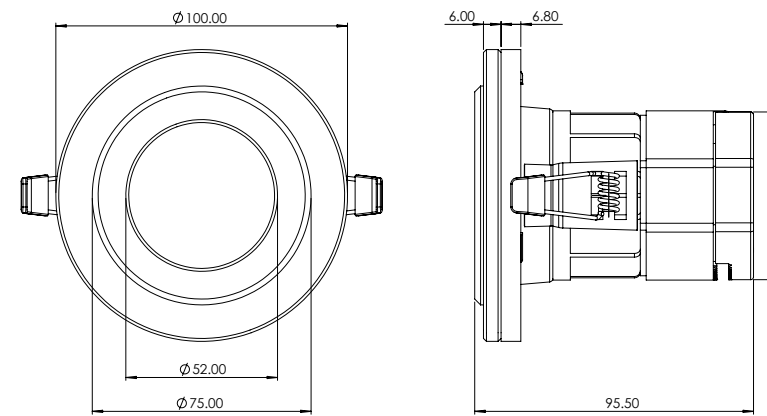

Dimensions

Quick connect wiring