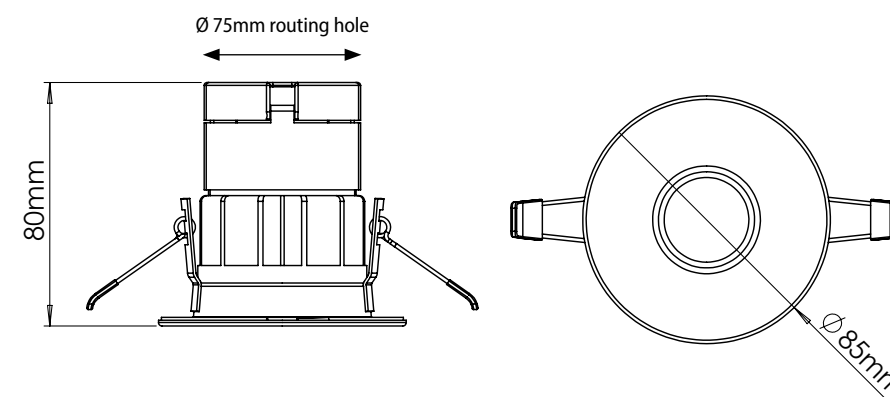

Dimensions

Quick connect wiring

TrioTone® IP65 - Fire Rated Downlight

Code	Watts	Voltage	LED Colour	Lumens	IP Rating	RRP
SE62095T0	8W	240V	TrioTone®	650-700 lm	IP65	£37.75

TrioTone®

Brushed steel bezel

Chrome bezel

White bezel

RRP prices shown are inclusive of VAT