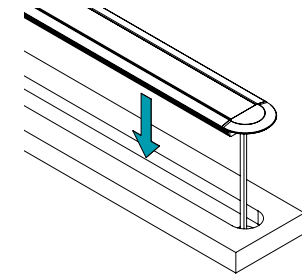

Application

Step 1: Cut the strip to length, then secure it to the base of the profile

Step 2: Slide in the diffused cover and attach the end caps

Step 3: Lay the Linia into a pre-routed channel, sitting flush to the surface

SE980920 – Silver end cap set

SE980980 – Black end cap set

Linia

Recessed profile

- Perfect for use inside cabinets or cupboards, providing a flush fit for a minimalist finish
- Pair with the Polar IP65 flexible strip to provide discreet illumination
- End caps protrude to fill the gap in furniture when cut with a router for neat finish
- Small wings cover any imperfections in the routed edge
- End caps supplied with each profile (2 with the 1000mm, 4 with the 2200mm)
- Can be cut to size
- Additional end caps sold separately
- Available in both aluminium and black finishes

Dimensions

Linia - Recessed Profile

RRP prices shown are inclusive of VAT

Code	Description	Finish	Length	RRP
SE980120	Profile & End Caps (L&R)	Aluminium	1000mm	£9.38
SE980220	Profile & End Caps (L&R)	Aluminium	2200mm	£20.18
SE980180	Profile & End Caps (L&R)	Black	1000mm	£14.06
SE980280	Profile & End Caps (L&R)	Black	2200mm	£30.70
SE980920	Linia Silver End Cap Set	Silver	–	£1.03
SE980980	Linia Black End Cap Set	Black	–	£1.05