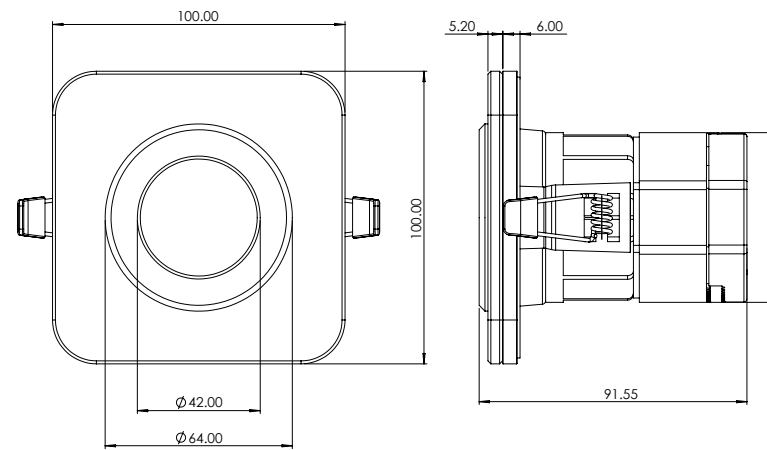

Dimensions

Quick connect wiring