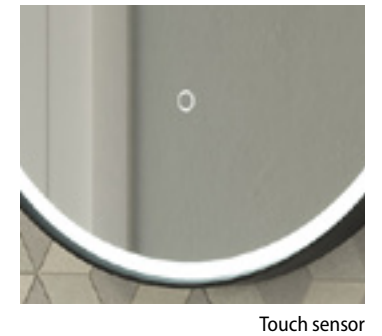

Simple touch sensor control