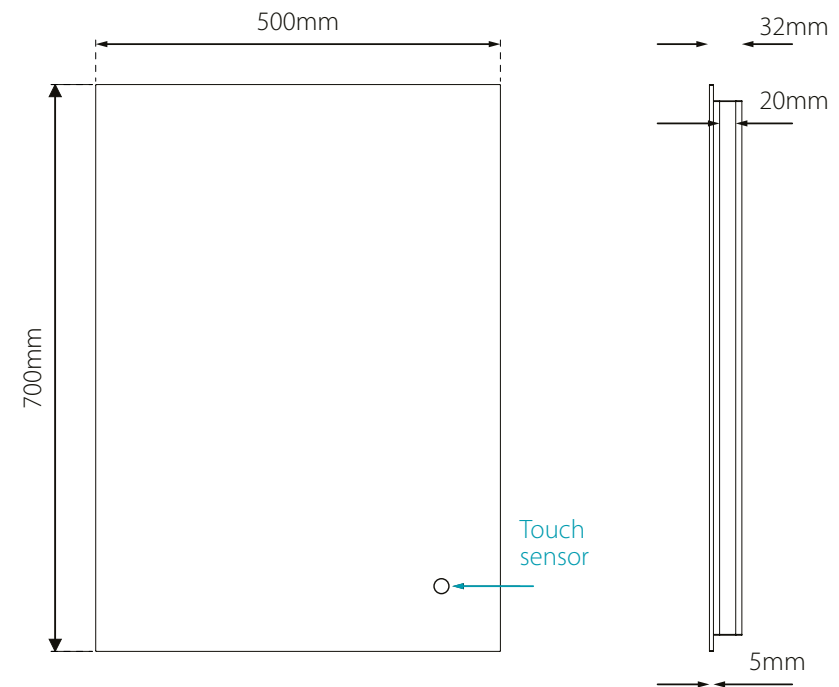

Code	Dimenisons	Watts	Voltage	LED Colour	Lumens	Cable Length	RRP
SE30756C0	900 x 600 x 44mm	25.4W	240V	Cool (6400K)	887 lm	1000mm	£330.97

Serenity Duo

Backlit dual LED mirror with adjustable light temperature

Dimensions & Feature Positions

*Serenity - Illuminated LED Mirror

RRP prices shown are inclusive of VAT

Code	Dimensions	Watts	Voltage	LED Colour	Lumens	Cable Length	RRP
SE30716DM0	700 x 500 x 32mm	8.3W	240V	Cool (6400K) / Warm (4100K)	673 lm	1000mm	£300.62