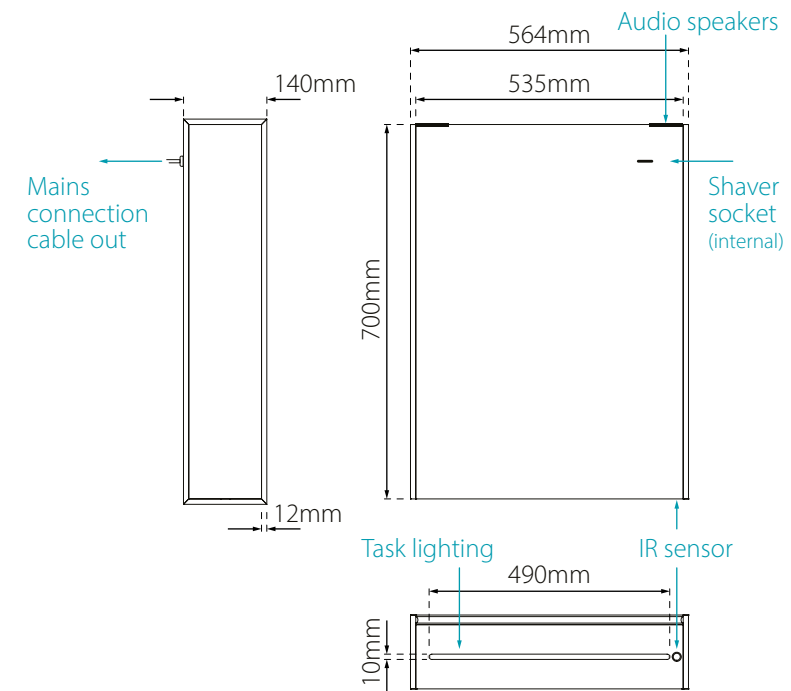

Ainsley - Single Door

Ainsley - Illuminated LED Cabinet

RRP prices shown are inclusive of VAT

Code	Design	Dimensions	Watts	Voltage	LED Colour	Lumens	Cable Length	RRP
SE30594C0	Single Door	700 x 564 x 140mm	23.1W	240V	Cool (6000K)	4320 lm	1050mm	£751.03

Turn the page for more...