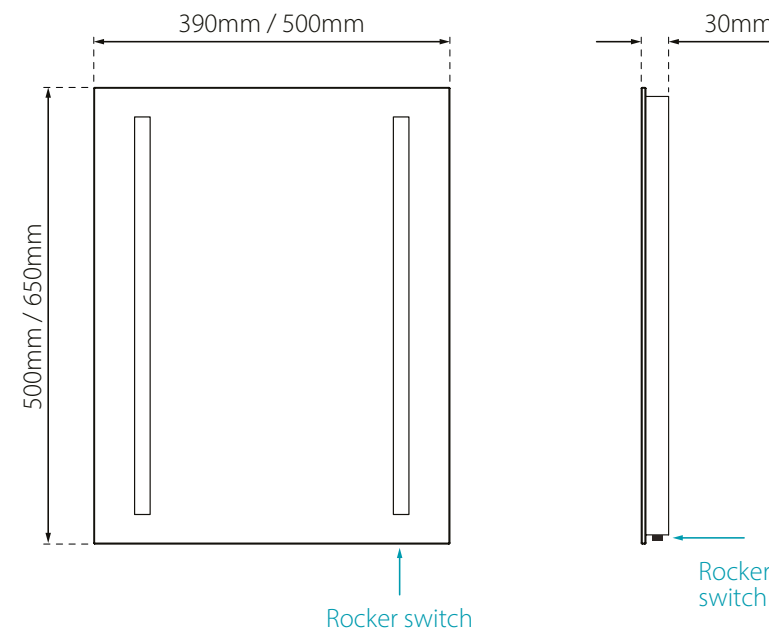

Simple pull switch control

On/Off: Simply switch on with the pull cord

48 Cool white LEDs

Pull cord

Dimensions & feature positions

Ester - Illuminated LED Mirror

RRP prices shown are inclusive of VAT

Code	Dimensions	Watts	Voltage	LED Colour	Lumens	RRP
SE30456C0	500 x 390 x 35mm	5W	240V	Cool (6000K)	425 lm	£113.45

Discreet rocker switch control

Fixtures and fittings supplied

Dimensions & feature positions

Isla Plus - Illuminated LED Mirror

RRP prices shown are inclusive of VAT

Code	Dimensions	Watts	Batteries	LED Colour	Lumens	RRP
SE34395C0	390 x 500 x 30mm	3W	8 x AA	Cool (6000K)	377 lm	£126.19
SE34495C0	500 x 650 x 30mm	4.4W	8 x AA	Cool (6000K)	380 lm	£163.72