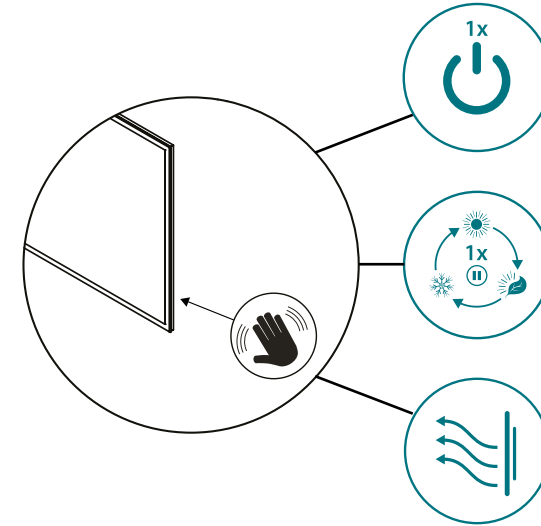

Hands-free infra-red sensor control

On/Off: Activate the Glimmer Pro by a simple swipe of the hand past the infra-red sensor

Colour Temperature: Hold your hand near the sensor to cycle the temperature range

Demister Pad: Automatically activated when the mirror is lit

Integrated shaver socket

Diffused, illuminated border

Infra-red sensor control

Dimensions & feature positions

(When hung in portrait orientation, the controls move to the bottom left hand side of the mirror)