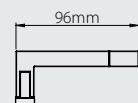

Neptune 2

Over mirror t-bar light

- T-bar light perfect for task lighting
- Fixes to the top of a non-illuminated mirror or cabinet

Neptune 2 - Diffused LED Wall Light - SE33001C0

Watts	LED Colour	Lumens	RRP
5W	Cool (5000K)	325 lm	£33.02

Neptune 2 - Diffused LED Wall Light - SE33001W0

Watts	LED Colour	Lumens	RRP
5W	Warm (3000K)	325 lm	£33.02