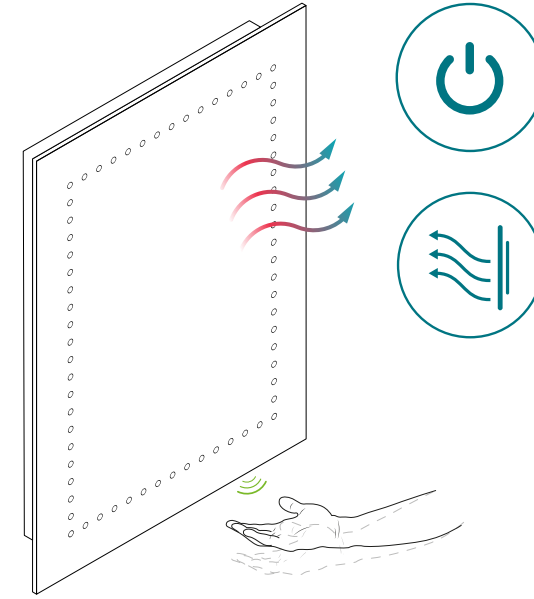

Hands-free control

On/Off
Simply swipe hand below the infra-red sensor

Demister Pad
Activated via side mounted rocker switch

Shaver Socket
Concealed on the side with a protective flip cover

Infra-red sensor

Integrated demister pad

Shaver socket

Dimensions & feature positions

Sienna - Illuminated LED Mirror

RRP prices shown are inclusive of VAT

Code	Dimensions	Watts	Voltage	LED Colour	Lumens	RRP
SE30556C0	500 x 390 x 50mm	7.68W	240V	Cool (6000K)	653 lm	£254.71

Bronte

Classic design

- 60 integrated natural white feature LEDs
- Integrated demister pad activated via side mounted rocker switch
- Infra-red sensor light control
- Rotatable installation - can be mounted portrait or or landscape

Hands-free illumination

On/Off: Simply swipe hand below the infra-red sensor

Demister Pad: Activated via side mounted rocker switch

Infra-red sensor for LED control

Integrated demister pad

Rocker switch for demister pad