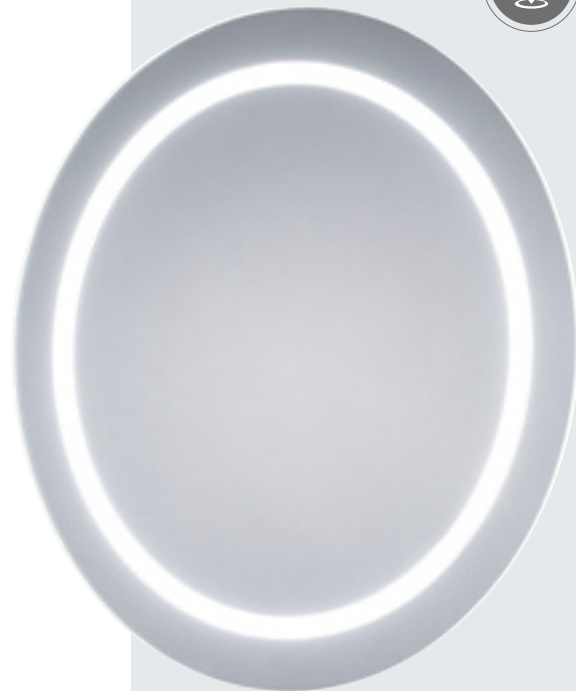

Dimensions & feature positions

Bronte - Illuminated LED Mirror

RRP prices shown are inclusive of VAT

Code	Dimensions	Watts	Voltage	LED Colour	Lumens	RRP
SE30576C0.1	800 x 600 x 35mm	4.2W	240V	Cool (6000K)	960 lm	£274.90

Aria

Round, diffused light illuminated LED mirror

- Diffused, cool white LED illumination
- Integrated demister pad
- Infra-red sensor control for for both lighting and demister pad activation

Hands-free Control