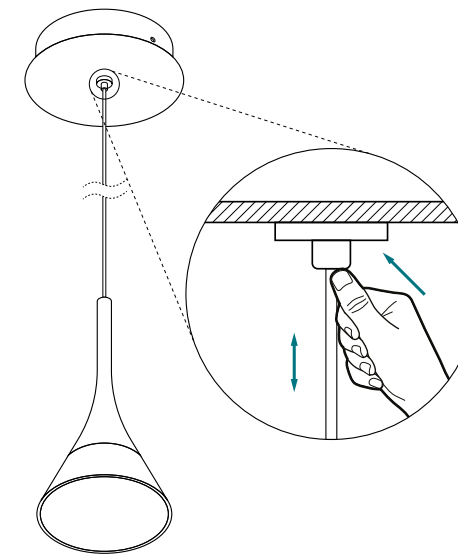

Simple height adjusting

To adjust: Push the pin to release or detract the stainless steel cable