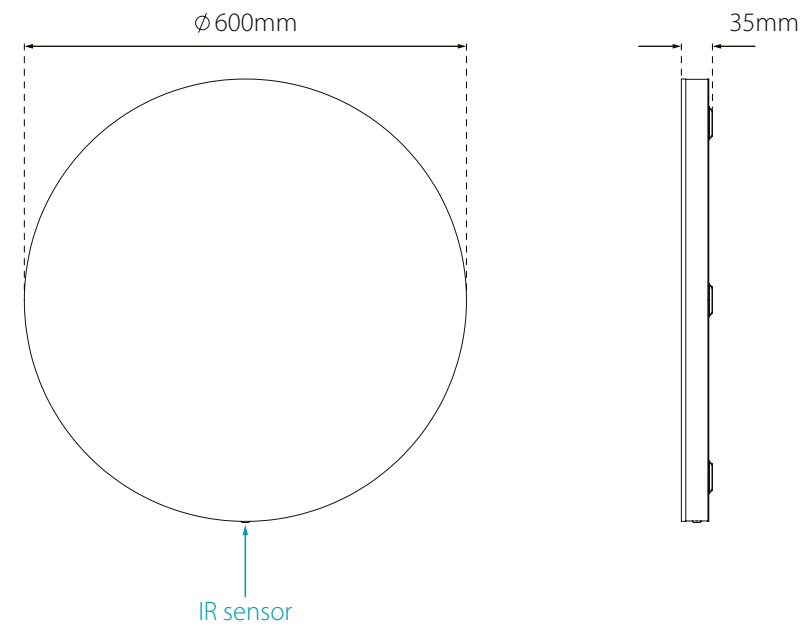

Hands-free control

On/Off: Simply wave your hand under the infra-red sensor located at the bottom of the mirror

Demister Pad: Always on with automatic activation via the infra-red sensor

Diffused, cool white halo edge

Infra-red sensor activation

Integrated demister pad

Dimensions & feature positions

Luna - Illuminated LED Mirror

RRP prices shown are inclusive of VAT

Code	Dimensions	Watts	Voltage	LED Colour	Lumens	Cable Length	RRP
SE30683C0	Ø 600 x 35mm	23W	240V	Cool (6000K)	443 lm	800mm	£288.14