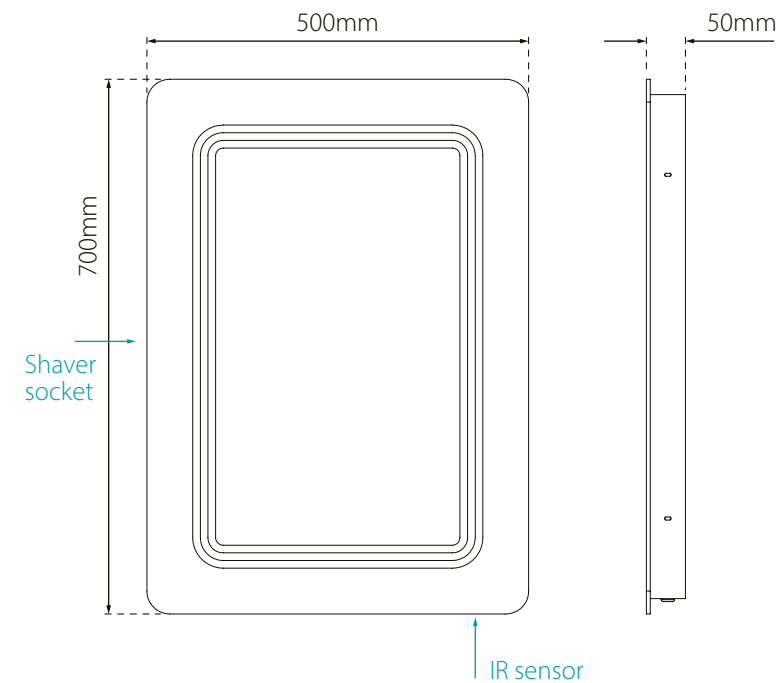

Discreet infra-red sensor

Integrated demister pad

Integrated 220V shaver socket

Dimensions & feature positions

Shannon - Illuminated LED Mirror

RRP prices shown are inclusive of VAT

Code	Dimensions	Watts	Voltage	LED Colour	Lumens	RRP
SE30679C0	700 x 500 x 50mm	41W	240V	Cool (6000K)	1232 lm	£312.45

Grace

Feature border LED illuminated mirror

- Diffused, cool white LED border illumination
- Integrated demister pad
- Infra-red sensor control
- Rotatable design - can be mounted in portrait or landscape orientation
- Available in two sizes