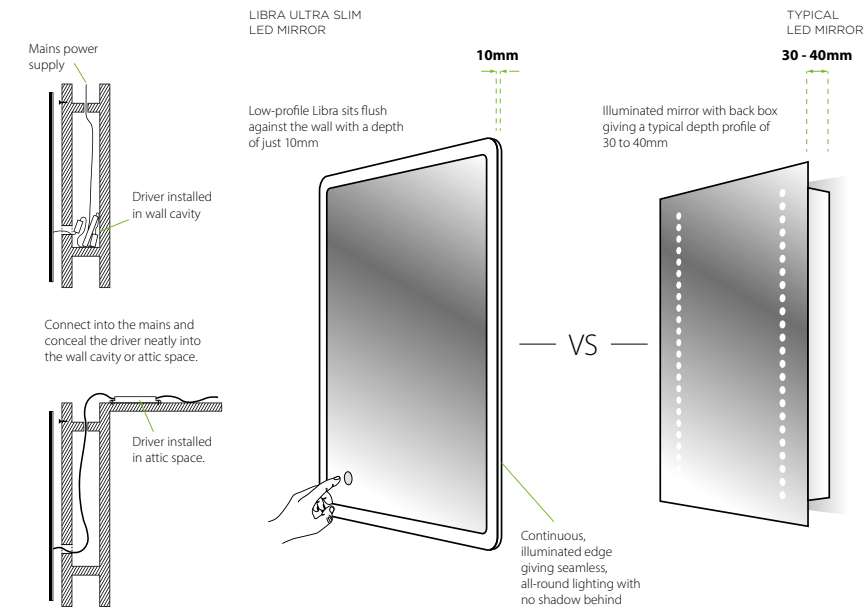

*TrioTone® - switchable between cool white (6000K), natural white (4500K) and warm white (3000K). Read more on p.18.

Libra

Ultra-slim profile with seamless edge illumination

- Ultra-slim depth of just 10mm, vastly minimising intrusion into the bathroom
- Concealed installation of the driver and leads in the cavity wall or ceiling space allows for flush fit to the wall
- Seamless acrylic design
- Fully diffused, colour temperature changing LEDs (CCT) allows the perfect light temperature selection and transition between warm white and cool white temperatures (find out more on p.19)
- Front and side illumination
- Integrated demister pad
- Dual function touch sensor control
- Rotatable installation - can be mounted portrait or or landscape
- Multiple size options

Discreet installation

On/Off: Simply tap the touch sensor

Colour Temperature: Hold hand under sensor to cycle colour

Ultra-slim 10mm depth

Dimensions & feature positions

Dual function touch sensor

Libra - Illuminated LED Mirror