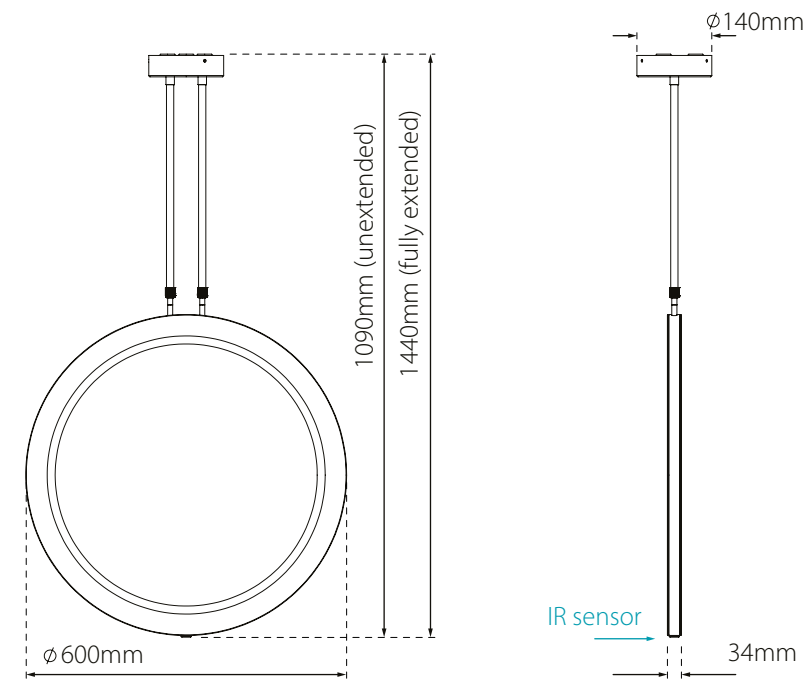

RRP prices shown are inclusive of VAT

Code	Dimensions	Watts	Voltage	LED Colour	Lumens	Cable Length	RRP
SE30795P0	500 x 390 x 10mm	30W	240V	*CCT	867 lm	2500mm	£246.72
SE30895P0	700 x 500 x 10mm	40W	240V	*CCT	1468 lm	2500mm	£327.61
SE30995P0	800 x 600 x 10mm	48W	240V	*CCT	1735 lm	2500mm	£354.85

Dimensions & feature positions

Ivy

Double-sided illuminated hanging mirror

- Innovative, double sided, illuminated hanging mirror
- Hangs from the ceiling, avoiding damage to the bathroom wall
- Dual sided, diffused, colour temperature changing LEDs (CCT) allows the perfect light temperature selection and transition between warm white and cool white temperatures (find out more on p.19)
- Infra-red sensor control
- Height adjustable mounting poles for perfect positioning
- Designed to suit a standard 2.4m ceiling
- Integrated, dual demister pads
- Matt black finish

Ivy - Illuminated LED Mirror

RRP prices shown are inclusive of VAT

Code	Dimensions	Watts	Voltage	LED Colour	Lumens	Cable Length	RRP
SE30298P0	∅ 600 x 34mm	30W	240V	*CCT	1728 lm	1000mm	£259.12

→ *CCT - variable colour temperature on a continuous scale from cool white (6000K) to warm white (3000K). Read more on p.19