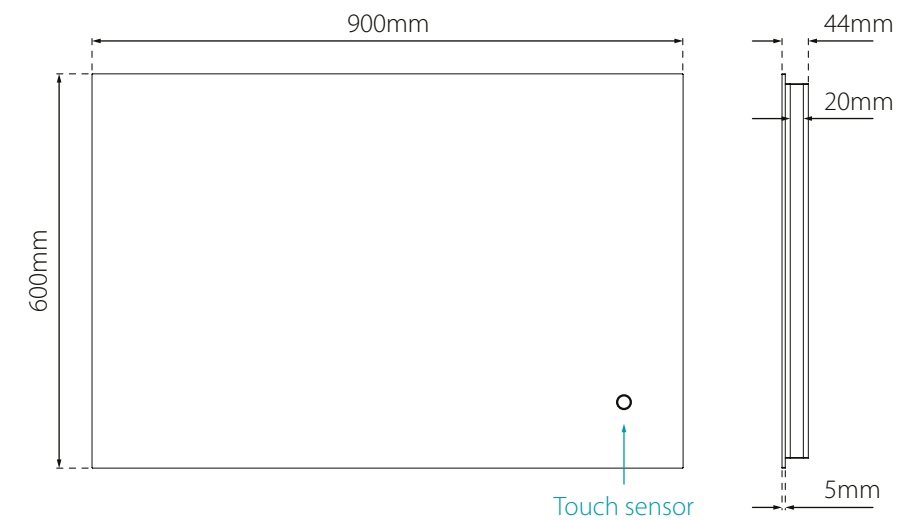

Simple touch sensor control

Illuminated touch sensor

Cool white backlit illumination

Integrated demister pad

Dimensions & feature positions

Eden - Illuminated LED Mirror

RRP prices shown are inclusive of VAT

Code	Dimenisons	Watts	Voltage	LED Colour	Lumens	Cable Length	RRP
SE30756C0	900 x 600 x 44mm	25.4W	240V	Cool (6400K)	887 lm	1000mm	£330.97

Serenity Duo

Backlit dual LED mirror with adjustable light temperature

Dimensions & Feature Positions

*Serenity - Illuminated LED Mirror

RRP prices shown are inclusive of VAT

Code	Dimensions	Watts	Voltage	LED Colour	Lumens	Cable Length	RRP
SE30716DM0	700 x 500 x 32mm	8.3W	240V	Cool (6400K) / Warm (4100K)	673 lm	1000mm	£300.62