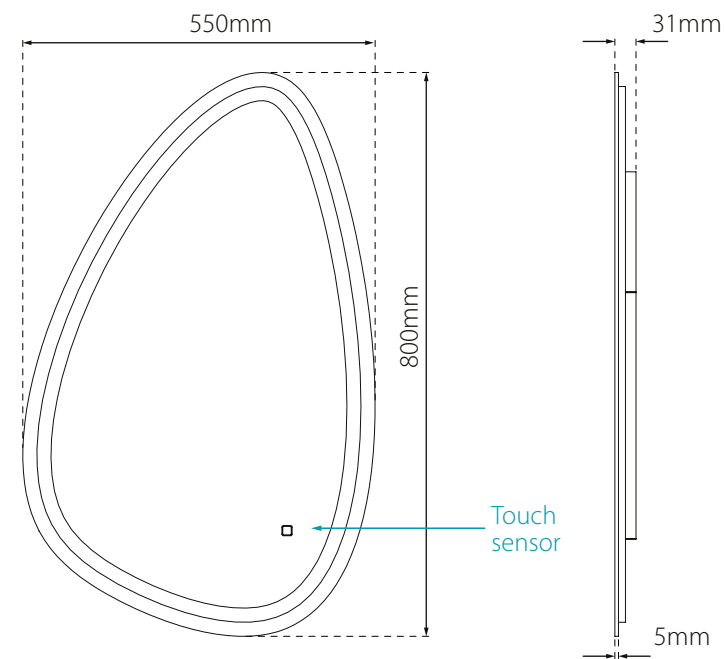

Demister Pad: Automatically activated when the mirror is lit

*CCT LED back lighting

Integrated shelf

Dimensions & feature positions

Harbour - Illuminated LED Mirror

RRP prices shown are inclusive of VAT

Code	Dimensions	Watts	Voltage	LED Colour	Lumens	Cable Length	RRP
SE30098P0	790 x 500 x 125mm	31W	240V	*CCT	3276 lm	1000mm	£363.99

Simple touch sensor control

Landscape orientation

Portrait orientation

Illuminated touch sensor

Dimensions & feature positions

Mistral - Illuminated LED Mirror

RRP prices shown are inclusive of VAT

Code	Dimensions	Watts	Voltage	LED Colour	Lumens	Cable Length	RRP
SE30717C0	800x550x31mm	23.7W	240V	*CCT	596 lm	1000mm	£368.21

Cool end of spectrum (6000K)

Natural spectrum (4500K)

Warm end of spectrum (3000K)

Dimensions & feature positions

Destiny - Illuminated LED Mirror

RRP prices shown are inclusive of VAT

Code	Dimensions	Watts	Voltage	LED Colour	Lumens	Cable Length	RRP
SE30671C0	700 x 500 x 35mm	29.9W	240V	*CCT	627 lm	1000mm	£457.10