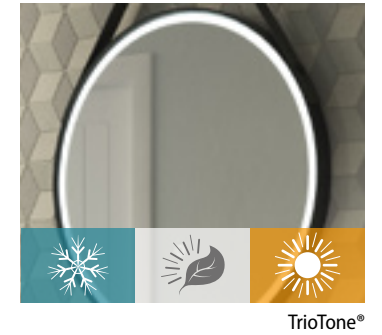

Simple touch sensor control