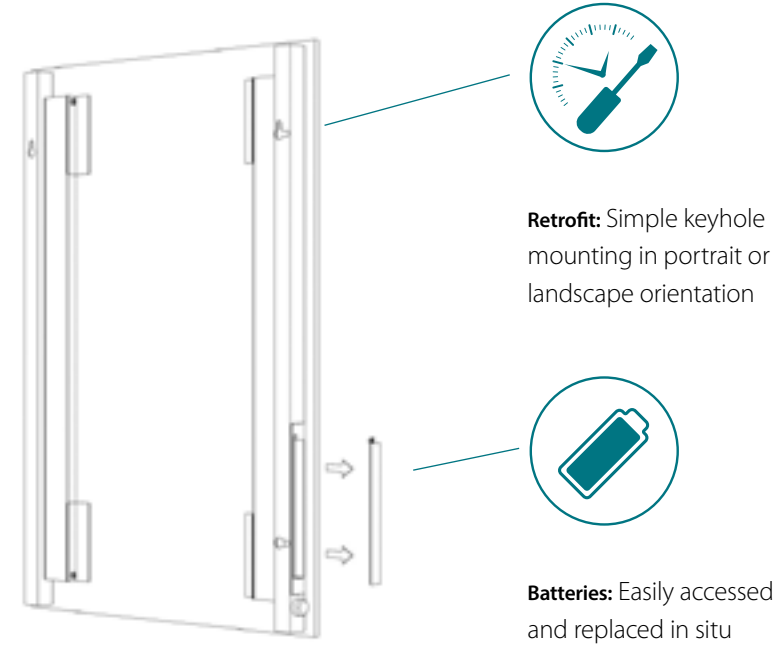

Easy retrofit installation

The back box is wall mounted, housing the components and battery compartments

Mirror slots onto the back box and is secured in place with screws, provided

Dual diffused LED lighting strips

Discreet rocker switch control

Fixtures and fittings supplied

Dimensions & feature positions

Isla Plus - Illuminated LED Mirror

RRP prices shown are inclusive of VAT

Code	Dimensions	Watts	Batteries	LED Colour	Lumens	RRP
SE34395C0	390 x 500 x 30mm	3W	8 x AA	Cool (6000K)	377 lm	£126.19
SE34495C0	500 x 650 x 30mm	4.4W	8 x AA	Cool (6000K)	380 lm	£163.72

Gina

Easy install LED illuminated mirror

- Perfect for retro-fitting - no wiring required
- Battery operated - requires 3 x AA batteries (not included)
- Cool white, diffused LED vertical strip feature illumination
- Rocker switch activation
- Rotatable installation - can be mounted portrait or landscape

Simple retrofit installation

Fully diffused LED strips

Simple rocker switch

Easy access battery port (Requires 3x AA batteries)

Dimensions & feature positions

Gina - Illuminated LED Mirror

RRP prices shown are inclusive of VAT