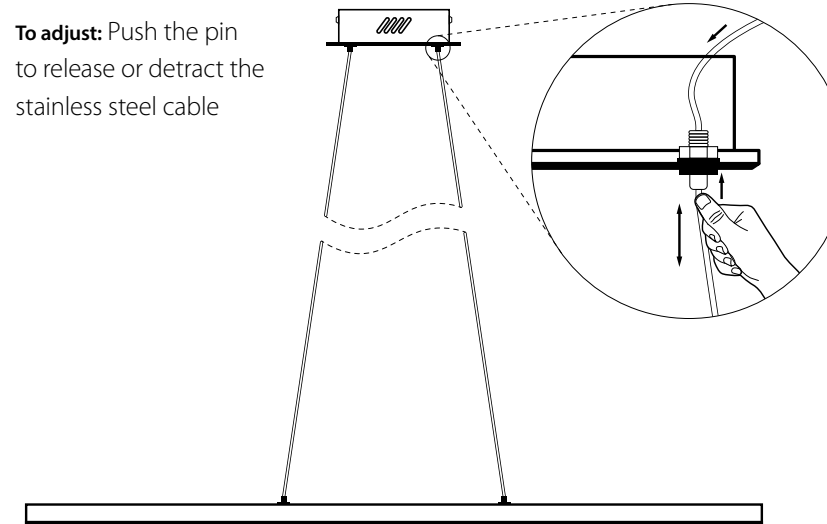

Simple height adjustment

To adjust: Push the pin to release or detract the stainless steel cable

Crushed crystal diffuser

Easy height adjustment

Dimensions

Bellatrix - LED Pendant Light

RRP prices shown are inclusive of VAT