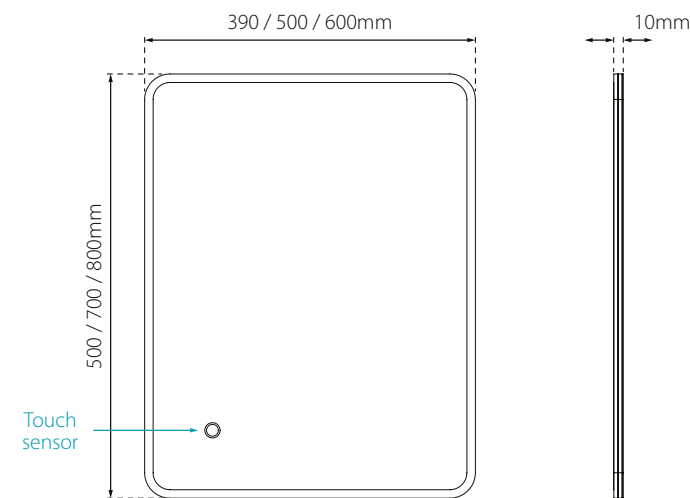

Dimensions & Feature Positions

*Serenity - Illuminated LED Mirror

RRP prices shown are inclusive of VAT

Code	Dimensions	Watts	Voltage	LED Colour	Lumens	Cable Length	RRP
SE30716DM0	700 x 500 x 32mm	8.3W	240V	Cool (6400K) / Warm (4100K)	673 lm	1000mm	£300.62

Discreet installation

On/Off: Simply tap the touch sensor

Colour Temperature: Hold hand under sensor to cycle colour

Ultra-slim 10mm depth

Dimensions & feature positions

Dual function touch sensor

Libra - Illuminated LED Mirror