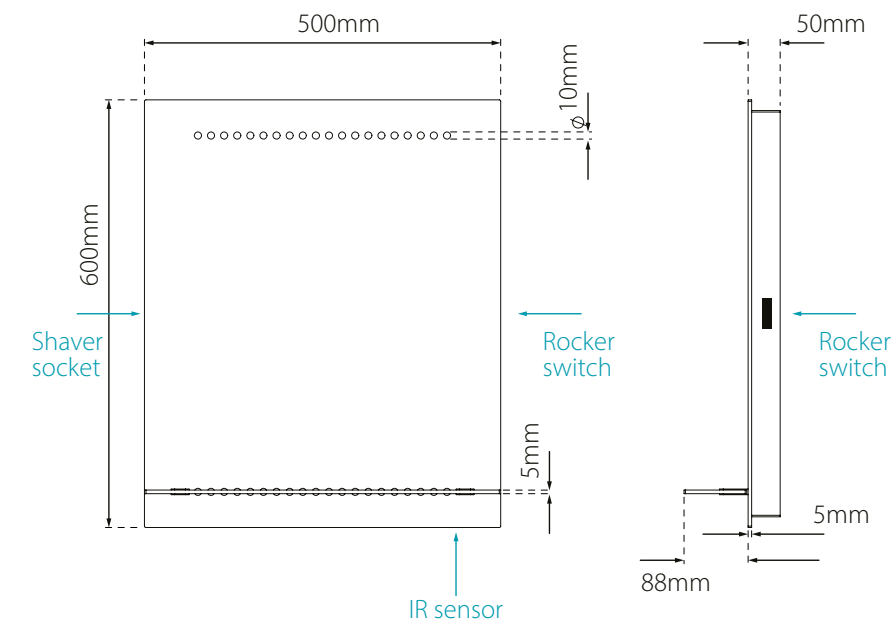

RRP prices shown are inclusive of VAT

Code	Dimensions	Watts	Voltage	LED Colour	Lumens	RRP
SE30536C0	600 x 500 x 35mm	26W	240V	Cool (6000K)	522 lm	£245.79

Nyla

Illuminated LED mirror with glass shelf

- Double row of natural white, feature LEDs
- Integrated glass shelf for increased bathroom storage
- Infra-red sensor light control
- Integrated demister pad activated by concealed rocker switch
- Concealed, integrated shaver socket

Illuminated glass shelf

On/Off: A simple swipe below the infra-red sensor

Demister Pad: Controlled via a separate rocker switch

Shaver Socket: Located discreetly on the side with a convenient flip cover

Integrated 220V shaver socket

Rocker switch controls demister

IR sensor activates LED lighting

Dimensions & feature positions

Nyla - Illuminated LED Mirror

RRP prices shown are inclusive of VAT

Code	Dimensions	Watts	Voltage	LED Colour	Lumens	RRP
SE30566C0.1	600 x 500 x 50mm	26W	240V	Cool (6000K)	560 lm	£254.71