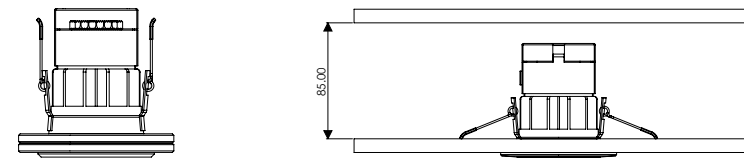

Simple push fit installation

Self supported: Just pop up the spring loaded arms and push the unit into a pre-routed ceiling hole. The arms will then flip down to keep the light in place.