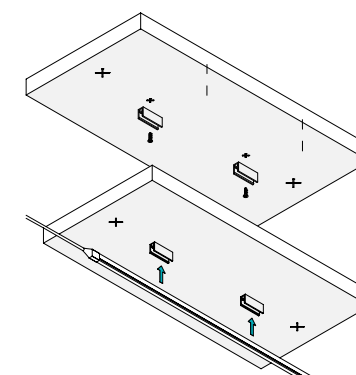

Surface mounted

Use the Radiant mounting brackets to secure along a surface.