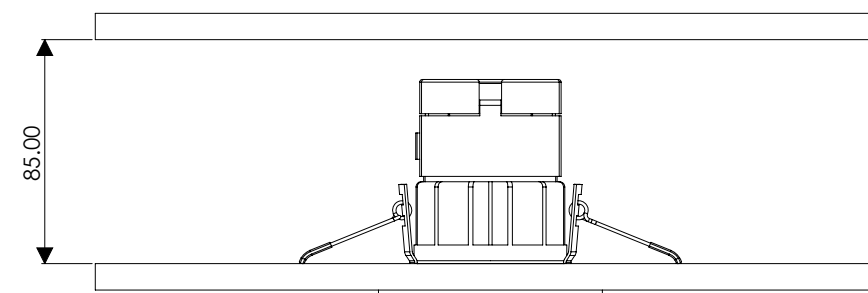

Simple push fit installation

Self supported: Just pop up the spring loaded arms and push the unit into a pre-routed ceiling hole. The arms will then flip down to keep the light in place.

Dimensions

Quick connect wiring