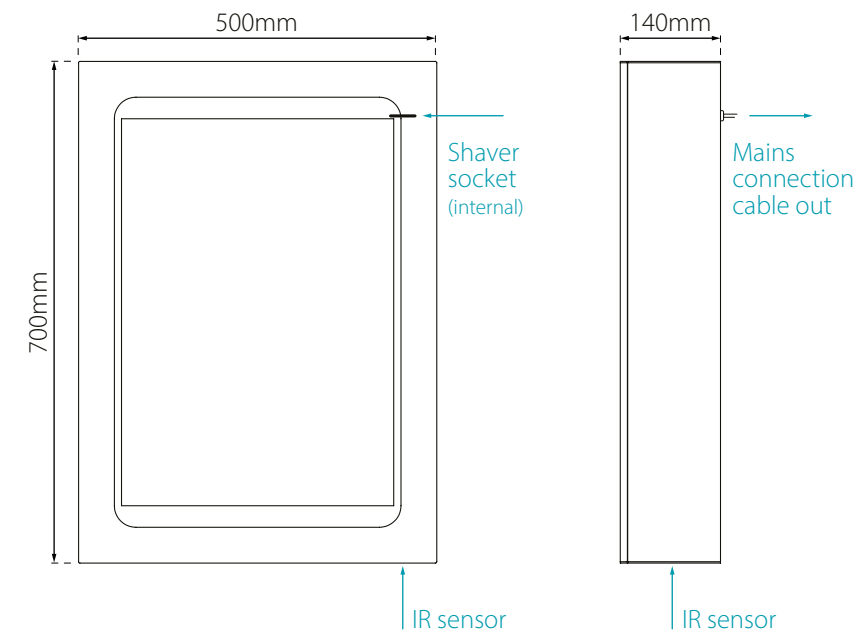

Internal mirrored finish and illumination on doors

Internal door lighting

Infra-red sensor

Internal shaver socket

Dimensions & feature positions

Belle

Dual lit LED illuminated cabinet

- Cool white, diffused LED illuminated border
- Illuminated, internal and external doors
- Mirrored sides and interior doors
- Integrated demister pad
- Concealed, internal shaver socket
- Infra-red sensor control for both light and demister pad activation
- Adjustable glass shelves