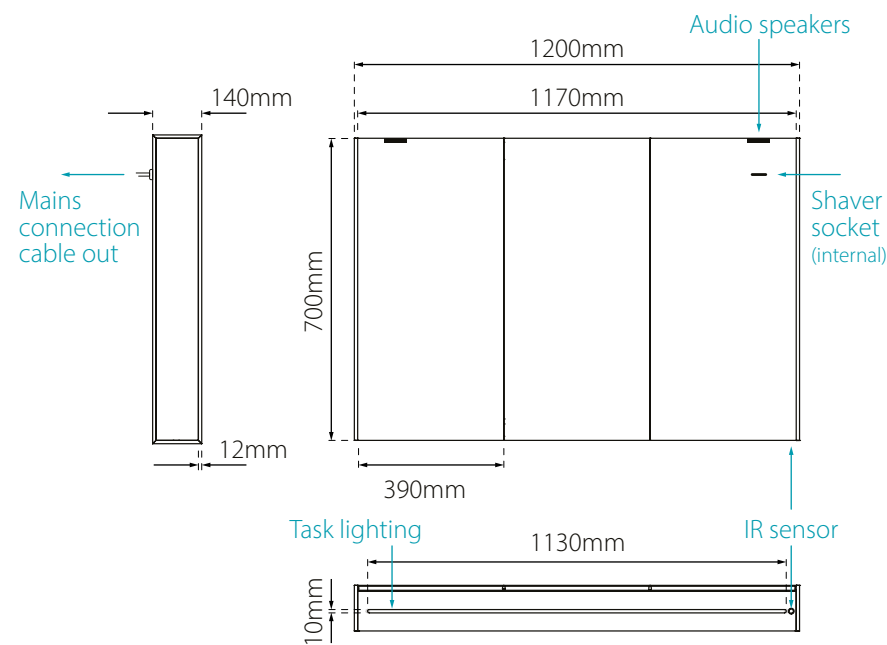

Ainsley - Triple Door

Ainsley - Triple door - Illuminated LED Cabinet

RRP prices shown are inclusive of VAT

Code	Design	Dimensions	Watts	Voltage	LED Colour	Lumens	Cable Length	RRP
SE30994C0	Triple Door	700 x 1200 x 140mm	28.8W	240V	Cool (6400K)	5400 lm	1450mm	£924.61