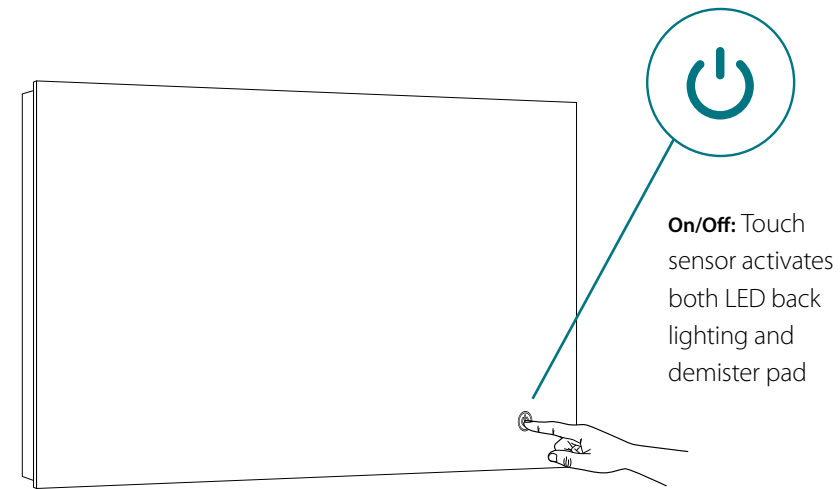

Simple touch sensor control

Illuminated touch sensor