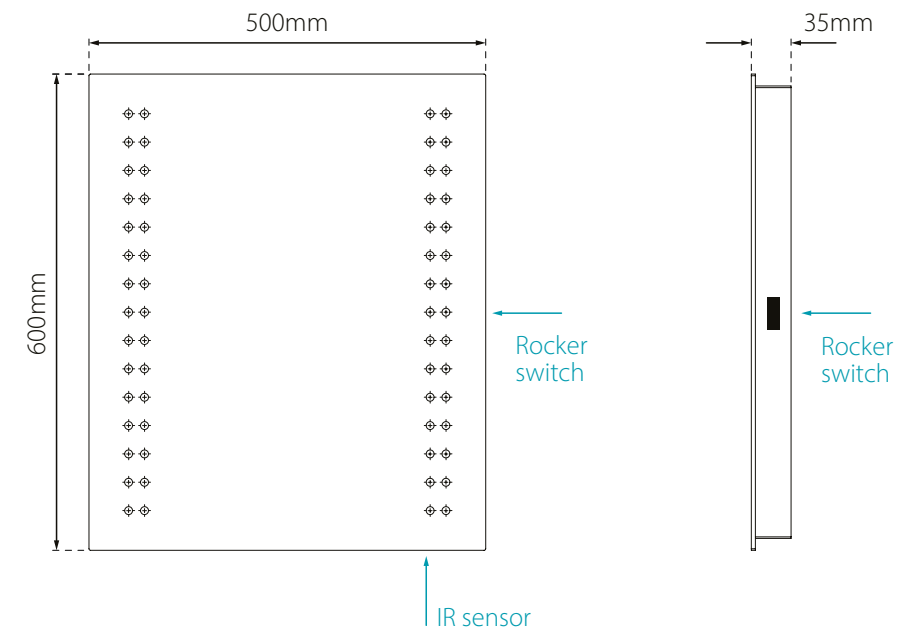

Skye

High light output LED illuminated mirror

- Double row of cool white, feature LEDs
- Integrated demister pad activated by concealed rocker switch
- Infra-red sensor light control

Hands-free control

On/Off: Simply swipe hand below the infra-red sensor

Demister Pad: Activated separately via simple, side-mounted rocker switch

Cool white illumination

Infra-red sensor activation

Integrated demister pad

Dimensions & feature positions

Skye - Illuminated LED Mirror

RRP prices shown are inclusive of VAT

Code	Dimensions	Watts	Voltage	LED Colour	Lumens	RRP
SE30536C0	600 x 500 x 35mm	26W	240V	Cool (6000K)	522 lm	£245.79

Nyla

Illuminated LED mirror with glass shelf

- Double row of natural white, feature LEDs
- Integrated glass shelf for increased bathroom storage
- Infra-red sensor light control
- Integrated demister pad activated by concealed rocker switch
- Concealed, integrated shaver socket