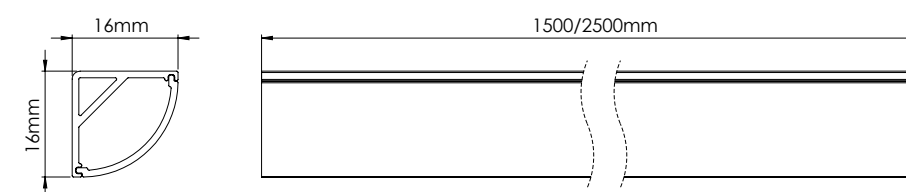

3: The removable arched cover and end caps slot into place to provide a seamless finish and diffused lighting

SE983050.1 – end cap set

SE984050 – mounting brackets

Dimensions

Beam - Angled Profile

RRP prices shown are inclusive of VAT