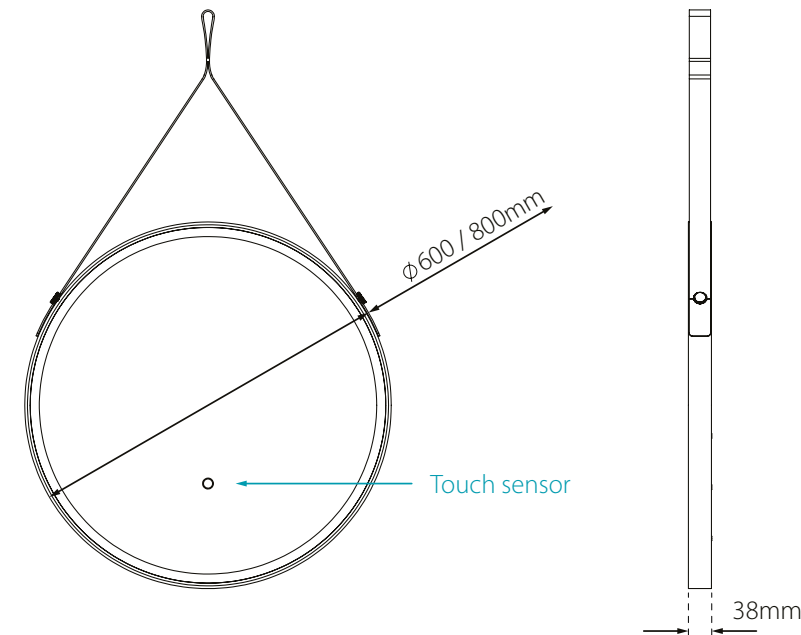

Dimensions & Feature Positions

*Serenity - Illuminated LED Mirror

RRP prices shown are inclusive of VAT

Code	Dimensions	Watts	Voltage	LED Colour	Lumens	Cable Length	RRP
SE30716DM0	700 x 500 x 32mm	8.3W	240V	Cool (6400K) / Warm (4100K)	673 lm	1000mm	£300.62

→ *Demister pad on SE30716DM0 only.

Nova

Decorative wall hanging LED mirror

- Black decorative leather effect strap
- Additional wall fixings behind the mirror to support and secure
- Fully diffused border illumination
- TrioTone® LEDs offer a choice of colour temperature - select warm, natural or cool white (find out more on p.18)
- Integrated demister pad
- Touch sensor control
- Matt black finish
- Available in two sizes

Simple touch sensor control

Dimensions & feature positions

Nova - Illuminated LED Mirror

RRP prices shown are inclusive of VAT

Code	Dimensions	Watts	Voltage	LED Colour	Lumens	Cable Length	RRP
SE30598T0	Ø 600 x 38mm	37.3W	240V	*TrioTone®	1530 lm	1050mm	£351.82
SE30698T0	Ø 800 x 38mm	64.9W	240V	*TrioTone®	2115 lm	1050mm	£405.74