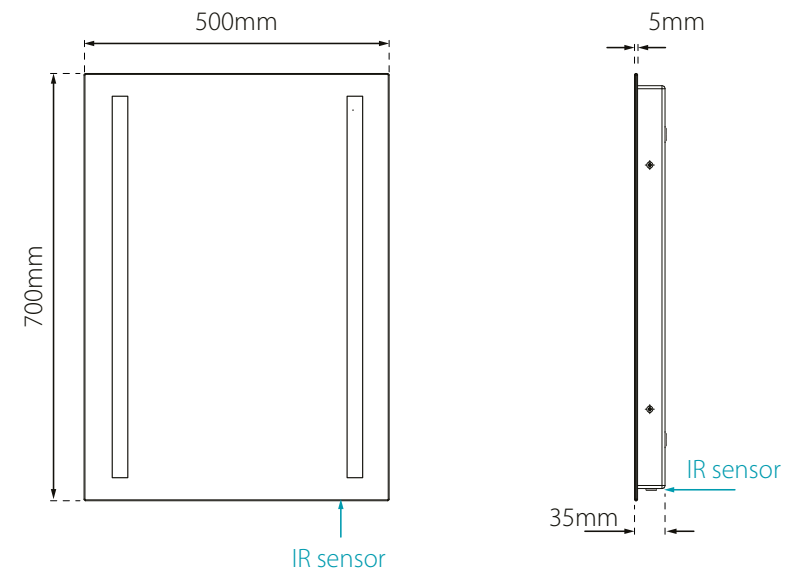

Discreet infra-red sensor

Aspect rectangle

Illuminated floating edge

Dimensions & feature positions

Aspect - Illuminated LED Mirror

RRP prices shown are inclusive of VAT

Code	Design	Dimensions	Watts	Voltage	LED Colour	Lumens	Cable Length	RRP
SE30098C0	Round	Ø 600 x 63mm	32W	240V	Cool (6000K)	2240 lm	1000mm	£175.00
SE30198C0	Rectangle	700 x 500 x 63mm	47W	240V	Cool (6000K)	2967 lm	1000mm	£243.04

Hands-free control

On/Off: Simply wave your hand under the infra-red sensor located at the bottom of the mirror

Demister Pad: Activated automatically with the lights via the infra-red sensor

Infra-red sensor switch

Integrated demister pad

Dimensions & feature positions

Uno - Illuminated LED Mirror

RRP prices shown are inclusive of VAT

Code	Dimensions	Watts	Voltage	LED Colour	Lumens	RRP
SE34095C0	500 x 700 x 35mm	33W	240V	Cool (6000K)	2828 lm	£194.14