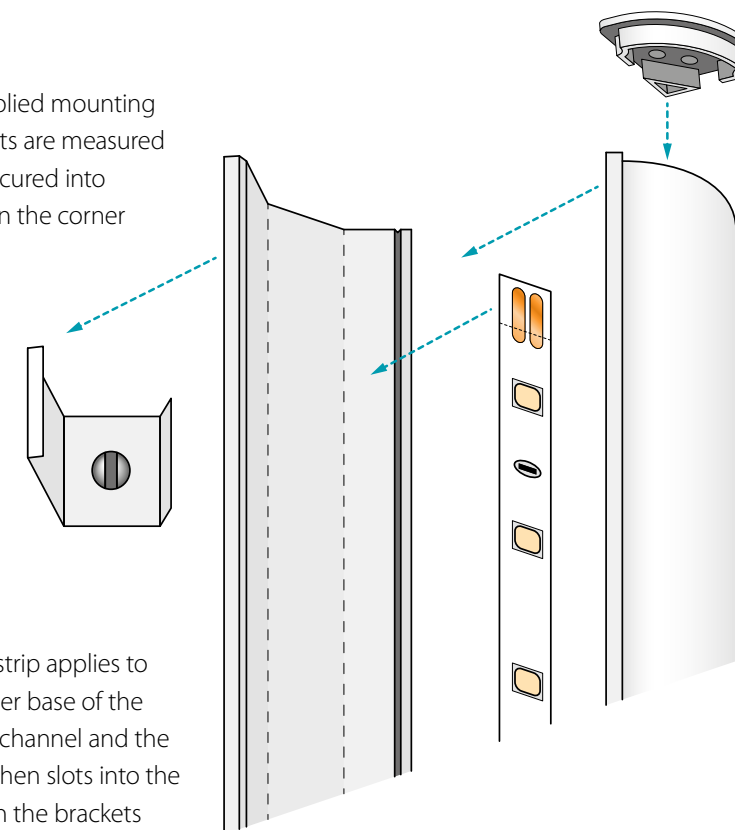

Application

1: Supplied mounting brackets are measured and secured into place in the corner

2: LED strip applies to the inner base of the profile channel and the Beam then slots into the place in the brackets

3: The removable arched cover and end caps slot into place to provide a seamless finish and diffused lighting