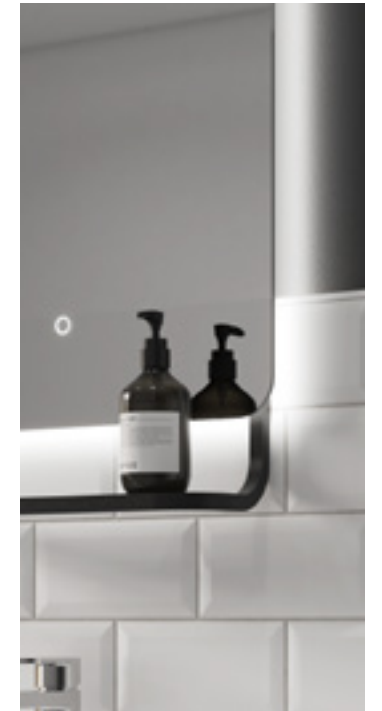

Integrated shelf