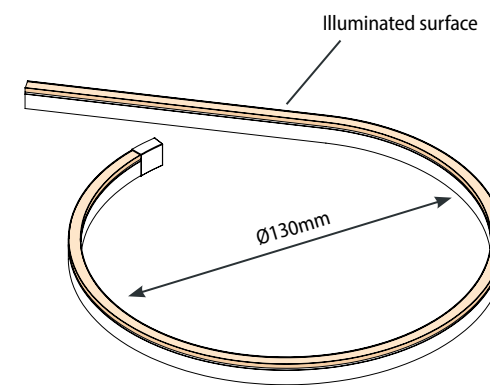

Flexible fit

The Radiant is flexible to a radius of 65mm or greater - Ideal for circulating a rounded bathroom unit.