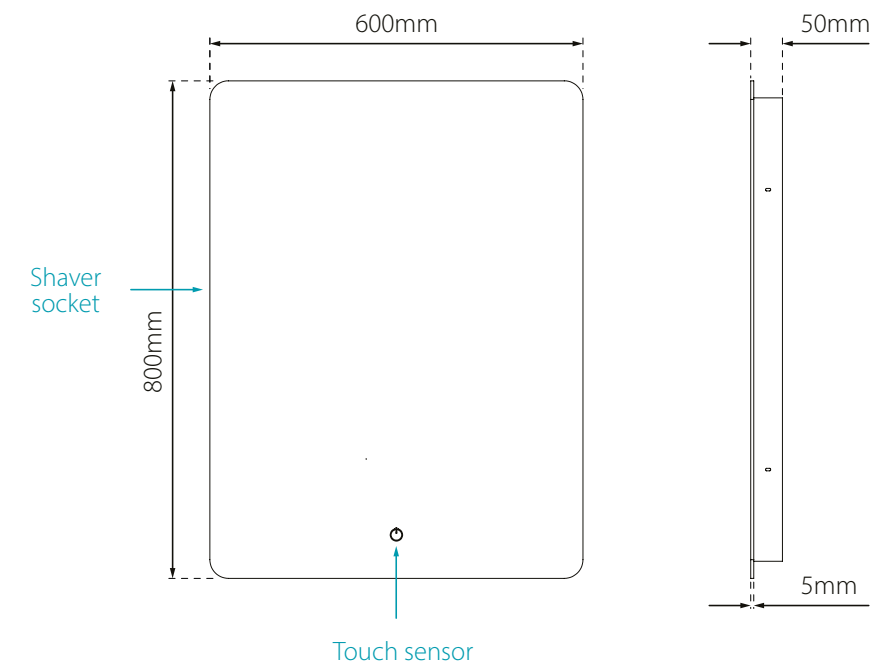

Dimensions & feature positions