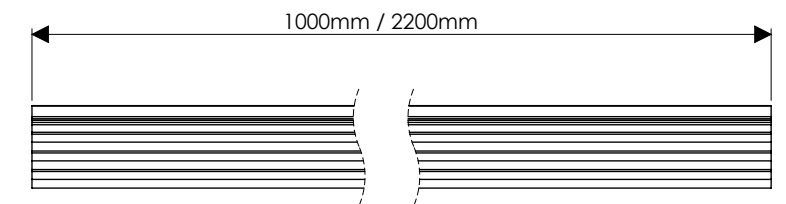

Dimensions

Linia - Recessed Profile

RRP prices shown are inclusive of VAT

Code	Description	Finish	Length	RRP
SE980120	Profile & End Caps (L&R)	Aluminium	1000mm	£9.38
SE980220	Profile & End Caps (L&R)	Aluminium	2200mm	£20.18
SE980180	Profile & End Caps (L&R)	Black	1000mm	£14.06
SE980280	Profile & End Caps (L&R)	Black	2200mm	£30.70
SE980920	Linia Silver End Cap Set	Silver	–	£1.03
SE980980	Linia Black End Cap Set	Black	–	£1.05