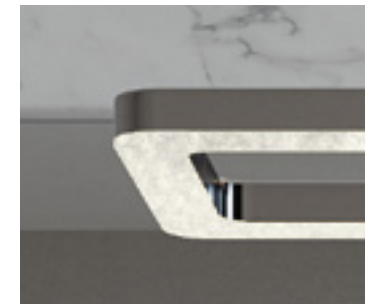

Simple height adjustment

To adjust: Push the pin to release or detract the stainless steel cable

Crushed crystal diffuser

Easy height adjustment

Dimensions

Bellatrix - LED Pendant Light

RRP prices shown are inclusive of VAT