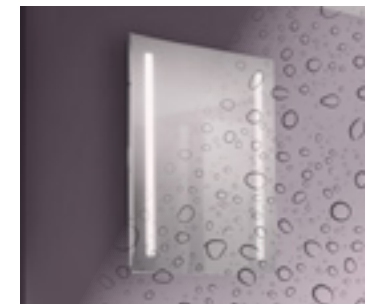

Integrated demister pad