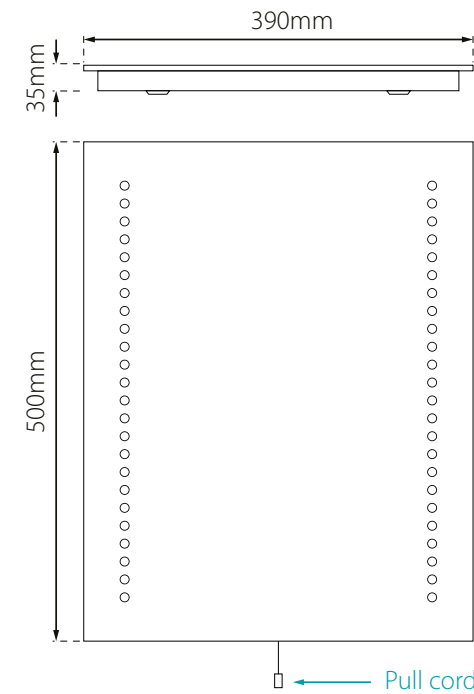

Simple pull switch control

On/Off: Simply switch on with the pull cord

48 Cool white LEDs

Pull cord

Dimensions & feature positions

Ester - Illuminated LED Mirror

RRP prices shown are inclusive of VAT

Code	Dimensions	Watts	Voltage	LED Colour	Lumens	RRP
SE30456C0	500 x 390 x 35mm	5W	240V	Cool (6000K)	425 lm	£113.45