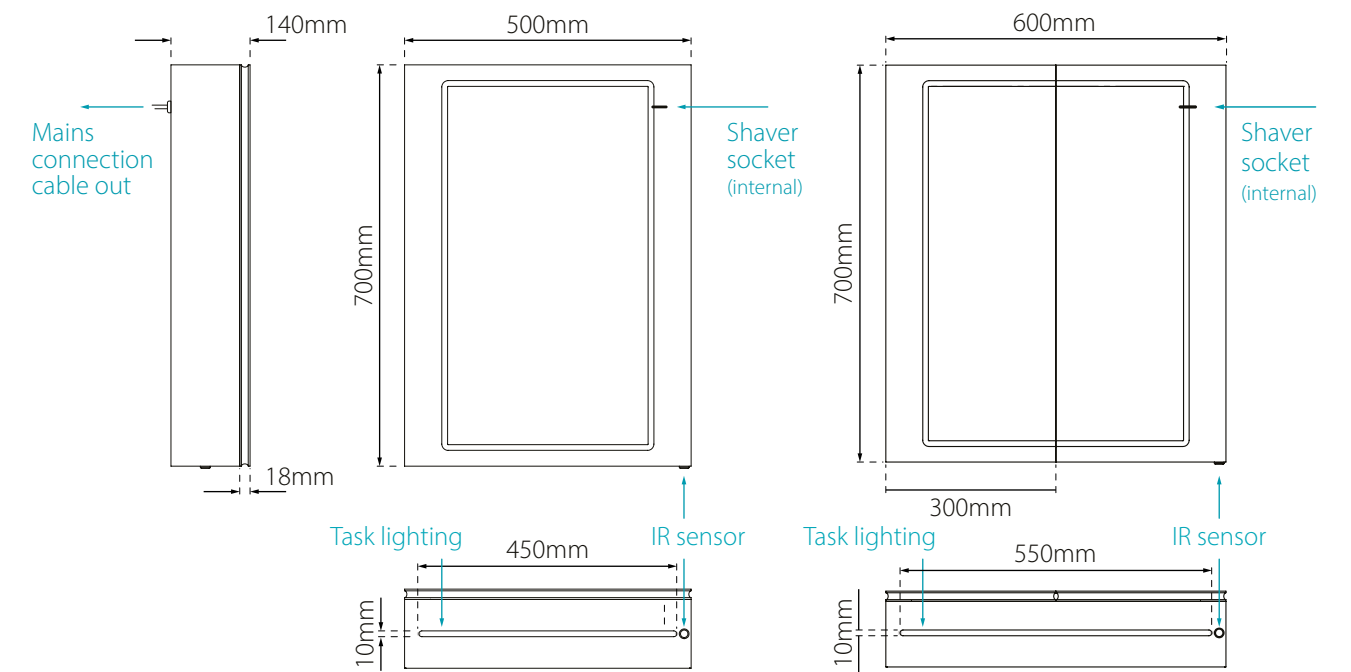

Harlow - Illuminated LED Cabinet

RRP prices shown are inclusive of VAT

Code	Design	Dimensions	Watts	Voltage	LED Colour	Lumens	Cable Length	RRP
SE31194C0	Single Door	700 x 500 x 140mm	37.7W	240V	Cool (6000K)	4230 lm	1050mm	£577.45
SE31394C0	Double Door	700 x 600 x 140mm	53.6W	240V	Cool (6000K)	4410 lm	1050mm	£693.17

Internal illumination and mirror

Integrated demister pad

Infra-red sensor

Dimensions & feature positions

Sonnet

Dual lit LED illuminated cabinet

- Cool white, diffused LED illuminated feature border
- Illuminated, internal and external doors
- Mirrored sides and interior doors
- Integrated demister pad
- Concealed, internal shaver socket
- Infra-red sensor control for both light and demister pad activation
- 2 adjustable glass shelves
- Available as both a single door or double door cabinet