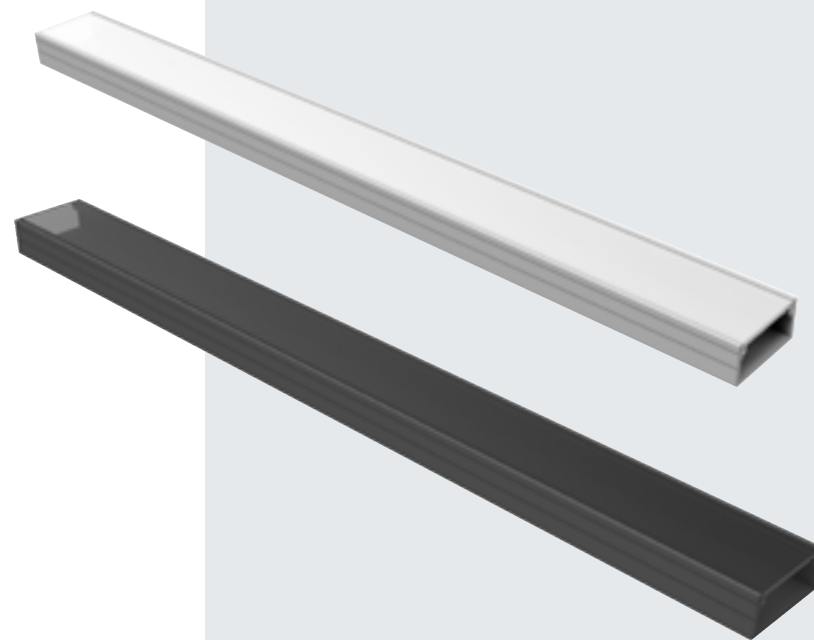

Fino

Surface mounted profile

- Pair with the Polar IP65 flexible strip to provide discreet illumination inside cabinets and in vanity units
- Simple surface mounted application
- Mounting brackets and end caps supplied with each profile (2 brackets with the 1000mm and 4 with the 2000mm)
- Additional mounting brackets and end caps sold separately
- Available in both aluminum and black finishes