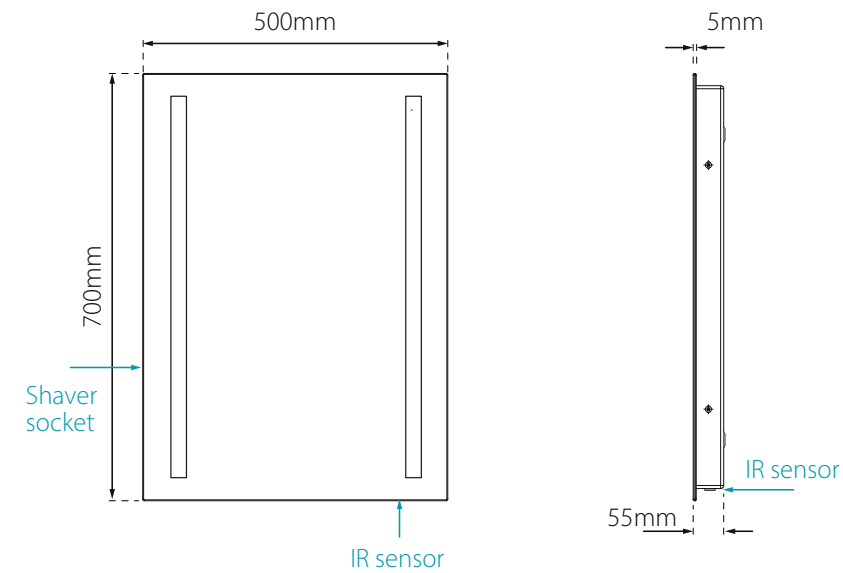

Hands-free control

On/Off: Simply wave your hand under the infra-red sensor located at the bottom of the mirror

Demister Pad: Activated automatically with the lights via the infra-red sensor

Shaver Socket: Recessed into the mirror box. Accepts both 230V and 110V devices

Integrated shaver socket

Infra-red sensor switch

Integrated demister pad

Dimensions & feature positions

Kai Plus - Illuminated LED Mirror

RRP prices shown are inclusive of VAT

Code	Dimensions	Watts	Voltage	LED Colour	Lumens	RRP
SE34195C0	500 x 700 x 55mm	35W	240V	Cool (6000K)	3000 lm	£243.17

Skye

High light output LED illuminated mirror

- Double row of cool white, feature LEDs
- Integrated demister pad activated by concealed rocker switch
- Infra-red sensor light control

Hands-free control

On/Off: Simply swipe hand below the infra-red sensor