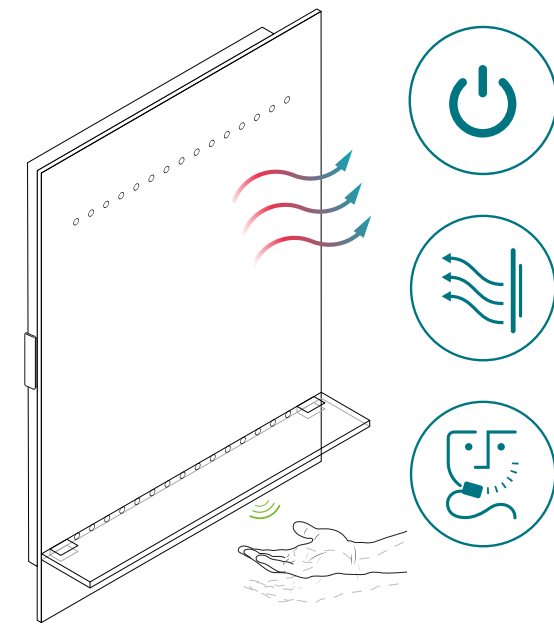

Skye

High light output LED illuminated mirror

- Double row of cool white, feature LEDs
- Integrated demister pad activated by concealed rocker switch
- Infra-red sensor light control

Hands-free control

On/Off: Simply swipe hand below the infra-red sensor

Demister Pad: Activated separately via simple, side-mounted rocker switch

Cool white illumination

Infra-red sensor activation

Integrated demister pad

Dimensions & feature positions

Skye - Illuminated LED Mirror

RRP prices shown are inclusive of VAT

Code	Dimensions	Watts	Voltage	LED Colour	Lumens	RRP
SE30536C0	600 x 500 x 35mm	26W	240V	Cool (6000K)	522 lm	£245.79

Nyla

Illuminated LED mirror with glass shelf

- Double row of natural white, feature LEDs
- Integrated glass shelf for increased bathroom storage
- Infra-red sensor light control
- Integrated demister pad activated by concealed rocker switch
- Concealed, integrated shaver socket

Illuminated glass shelf

On/Off: A simple swipe below the infra-red sensor

Demister Pad: Controlled via a separate rocker switch

Shaver Socket: Located discreetly on the side with a convenient flip cover

Integrated 220V shaver socket