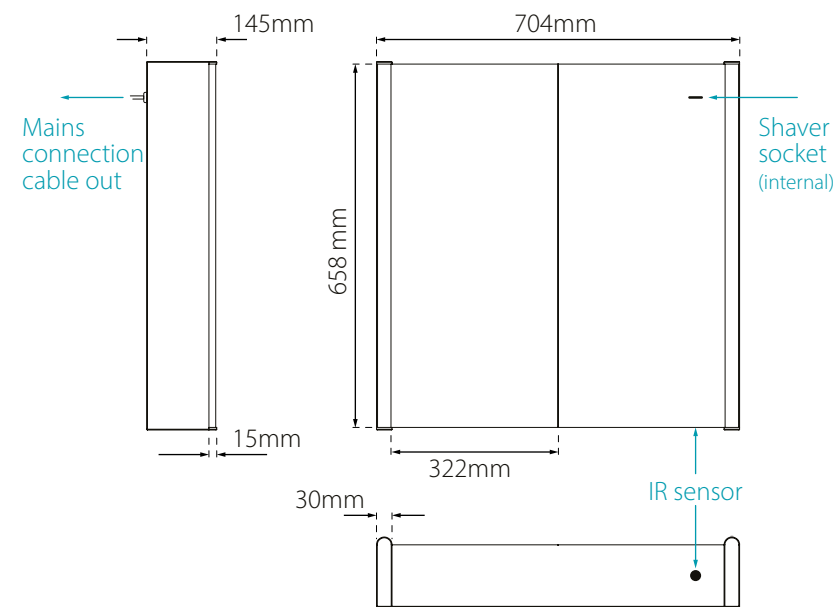

Dimensions & feature positions

Aspen

Double door, side lit LED illuminated cabinet

- Ambient side illuminated cabinet
- Cool white, diffused LED lighting
- Mirrored internal and external doors
- Concealed, internal shaver socket
- Infra-red sensor control
- Adjustable glass shelves
- Soft close doors