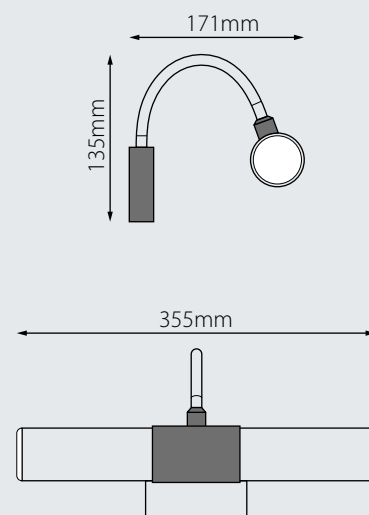

Phoenix

Dual over mirror light

- Stylish chrome arm and diffused white cylindrical tubes
- Mount the fitting above a non-illuminated mirror or cabinet
- 2 x warm white LED G9 capsule bulbs included (lifespan 30,000 hours)
- 360 degree beam angle casts light from every angle to provide task lighting and illumination to your bathroom

Phoenix - Over Mirror Light - SE34091W0

Watts	LED Colour	Lumens	RRP
7W	Warm (3000K)	700 lm	£107.66

RRP prices shown are inclusive of VAT