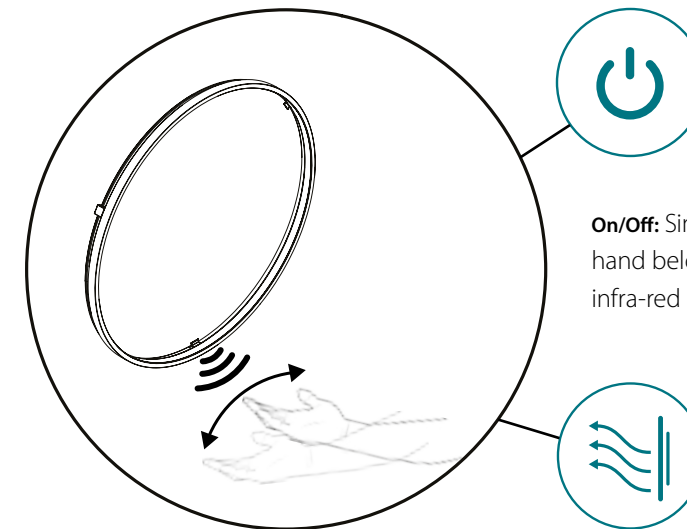

Simple retrofit installation

Fully diffused LED strips

Simple rocker switch

Easy access battery port (Requires 3x AA batteries)

Dimensions & feature positions

Gina - Illuminated LED Mirror

RRP prices shown are inclusive of VAT

Code	Dimensions	Watts	Battery	LED Colour	Lumens	RRP
SE30507C0	700 x 500 x 31mm	3.6W	3 x AA (not included)	Cool (6400K)	306 lm	£173.58

Aspect

Floating edge, LED illuminated frame mirror

- Floating edge, illuminated frame
- Fully diffused, cool white LEDs
- Integrated demister pad
- Infra-red sensor control
- Matt black finish
- Available in both round and rectangular designs

Aspect Ø 600 - Registered Design Right - 6081451

Aspect 700x500 - Registered Design Right - 6082404

Hands-free control

On/Off: Simply swipe hand below the infra-red sensor

Demister Pad: Automatically activated when the mirror is lit