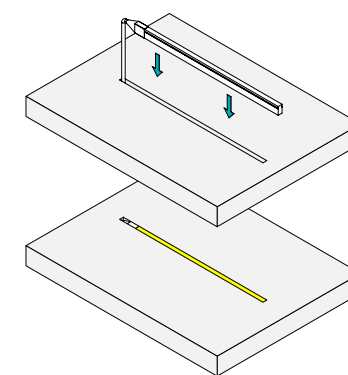

Flexible fit

The Radiant is flexible to a radius of 65mm or greater - Ideal for circulating a rounded bathroom unit.

Recessed installation

Slot the Radiant into a pre-routed channel for a seamless lighting effect.