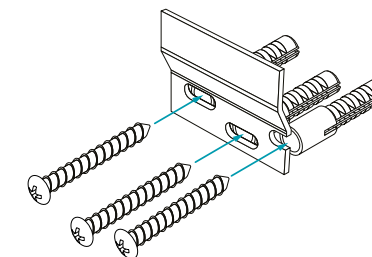

Secure screws into the wall using rawl plugs. Leave approximately 3mm protruding on which to seat the keyholes.

3. Bracket Mounted Cabinets

Cabinets are mains powered and supplied with the connecting cable exiting either at the top or bottom on the rear.

The cabinets are supplied with all the fixings required to hang.

Secure the included mounting brackets to the wall using the screws and rawl plugs.

The cabinet is simply seated in place on the brackets via pre-installed hooks on the reverse of the unit.