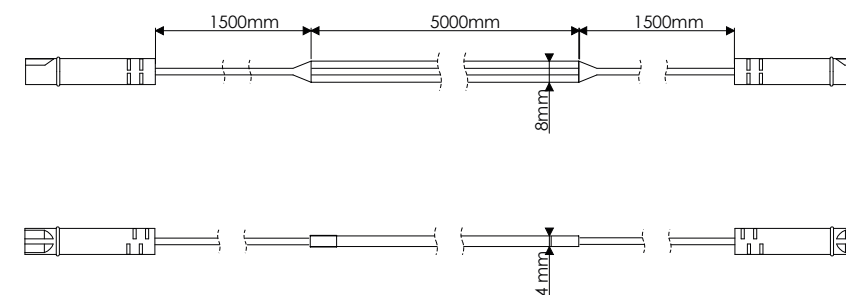

IP65 transparent housing

The Polar IP65 flexible strip is supplied with pre-soldered ends and requires a driver with the matching connection. (See Titan IP44 driver below).

Dimensions

Push-fit IP44 connectors