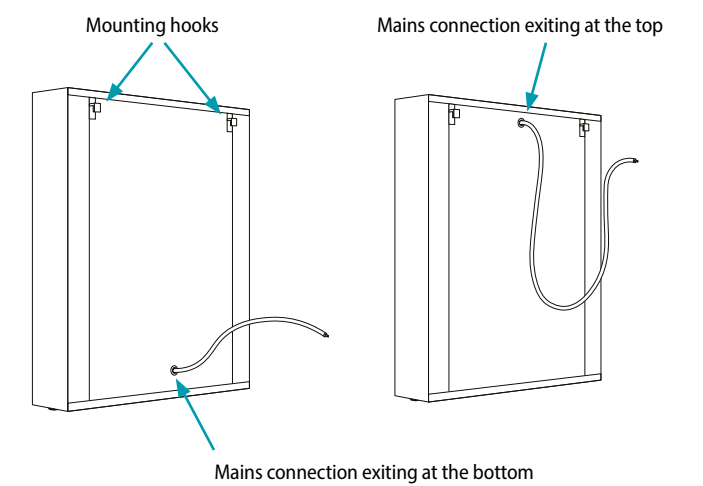

The back box is wall mounted, housing the components and battery compartments.

The mirror simply slots onto the back box and is secured in place with screws, provided.

2. Key-hole Mounted Mirrors

Key-hole mounted mirrors simply hang on screws.

Secure screws into the wall using rawl plugs. Leave approximately 3mm protruding on which to seat the keyholes.

3. Bracket Mounted Cabinets

Cabinets are mains powered and supplied with the connecting cable exiting either at the top or bottom on the rear.

The cabinets are supplied with all the fixings required to hang.

Secure the included mounting brackets to the wall using the screws and rawl plugs.

The cabinet is simply seated in place on the brackets via pre-installed hooks on the reverse of the unit.

Some mirrors and cabinets within the Sensio range are provided with a connection cable pre-installed. This is indicated on each product page with this icon denoting the length of the pre-connected cable supplied.