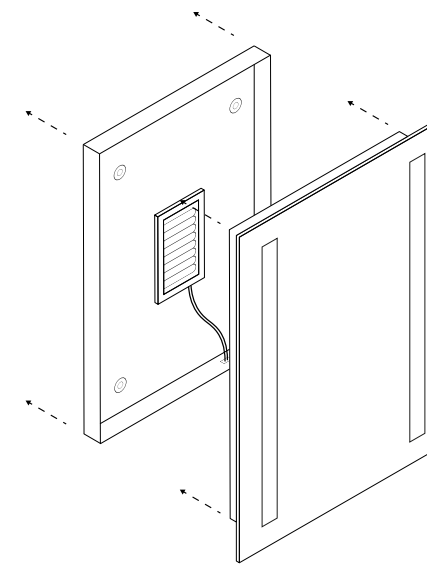

Easy retrofit installation

The back box is wall mounted, housing the components and battery compartments

Mirror slots onto the back box and is secured in place with screws, provided