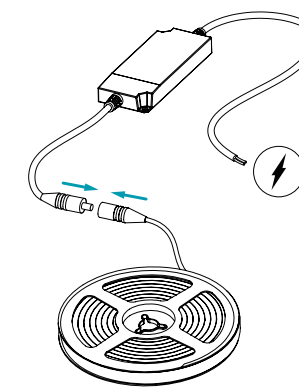

Cut & Re-use

The Polar is supplied with two end caps so that both ends can be used after cutting. Simply seal the caps on with silicone to retain the IP65 rating.

Plug & Play

Simply wire the driver into the mains then plug in the Polar strip.