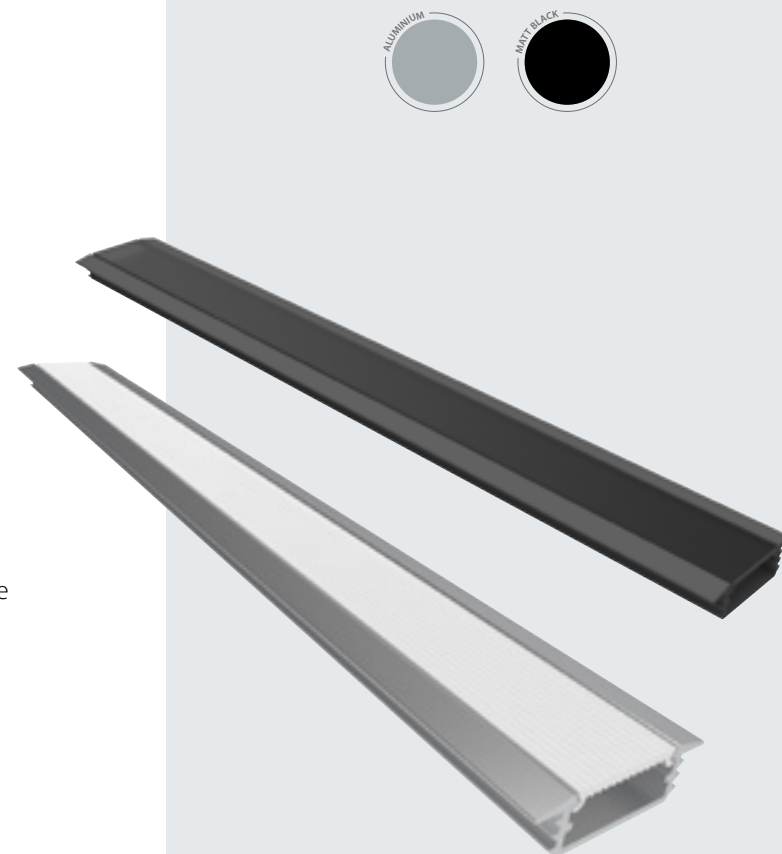

SE980920 – Silver end cap set

SE980980 – Black end cap set

Linia

Recessed profile

- Perfect for use inside cabinets or cupboards, providing a flush fit for a minimalist finish
- Pair with the Polar IP65 flexible strip to provide discreet illumination
- End caps protrude to fill the gap in furniture when cut with a router for neat finish
- Small wings cover any imperfections in the routed edge
- End caps supplied with each profile (2 with the 1000mm, 4 with the 2200mm)
- Can be cut to size
- Additional end caps sold separately
- Available in both aluminium and black finishes