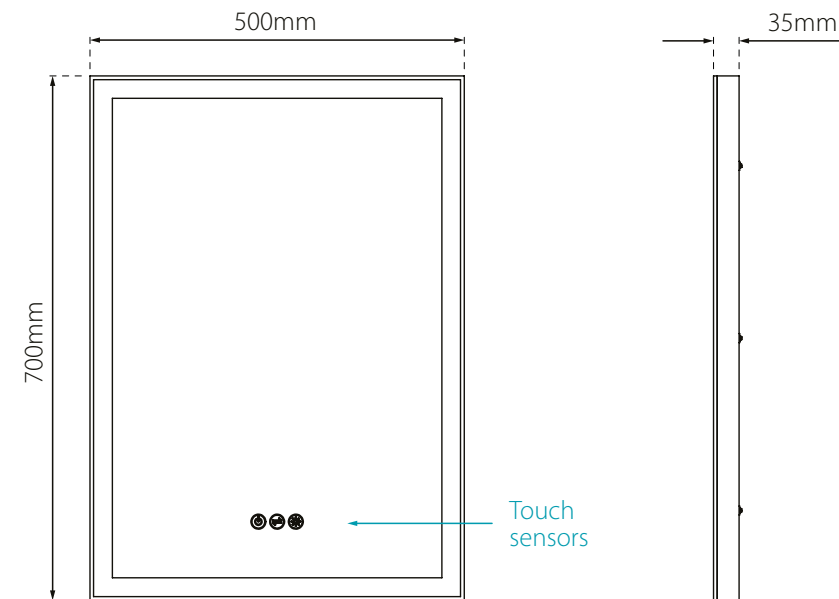

Simple touch sensor control

Landscape orientation

Portrait orientation

Illuminated touch sensor

Dimensions & feature positions

Mistral - Illuminated LED Mirror

RRP prices shown are inclusive of VAT

Code	Dimensions	Watts	Voltage	LED Colour	Lumens	Cable Length	RRP
SE30717C0	800x550x31mm	23.7W	240V	*CCT	596 lm	1000mm	£368.21

Cool end of spectrum (6000K)

Natural spectrum (4500K)

Warm end of spectrum (3000K)

Dimensions & feature positions

Destiny - Illuminated LED Mirror

RRP prices shown are inclusive of VAT

Code	Dimensions	Watts	Voltage	LED Colour	Lumens	Cable Length	RRP
SE30671C0	700 x 500 x 35mm	29.9W	240V	*CCT	627 lm	1000mm	£457.10

Demister Pad: Automatically activated when the mirror is lit

Integrated shaver socket

Diffused, illuminated border

Infra-red sensor control

Dimensions & feature positions

(When hung in portrait orientation, the controls move to the bottom left hand side of the mirror)