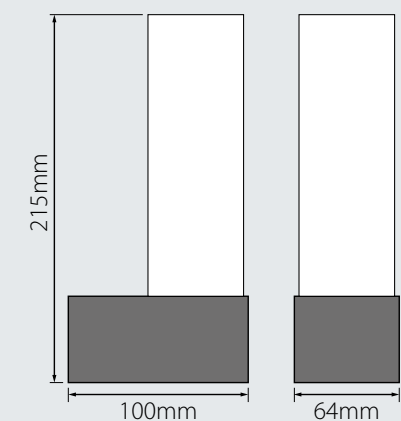

Erin

Frosted wall light

- Features a chrome base with a frosted white cylindrical tube shade
- Warm white diffused LED lighting provides a relaxing glow
- The G9 LED lamp included has a lifespan of 30,000 hours

Erin - Diffused LED Wall Light - SE34191W0

Watts	LED Colour	Lumens	RRP
3.5W	Warm (3000K)	350 lm	£72.70

RRP prices shown are inclusive of VAT