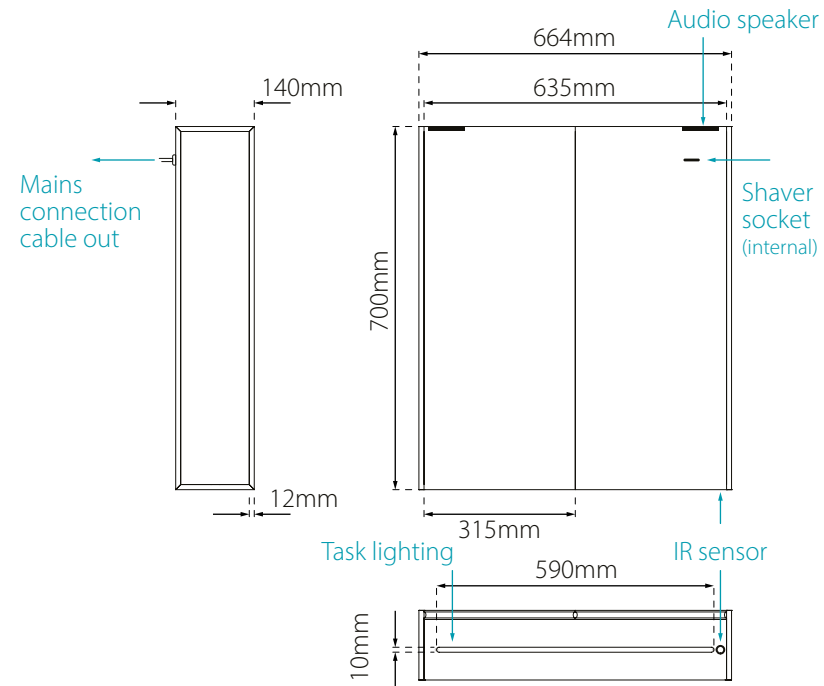

Code	Design	Dimensions	Watts	Voltage	LED Colour	Lumens	Cable Length	RRP
SE30594C0	Single Door	700 x 564 x 140mm	23.1W	240V	Cool (6000K)	4320 lm	1050mm	£751.03

Turn the page for more...

Ainsley - Double Door