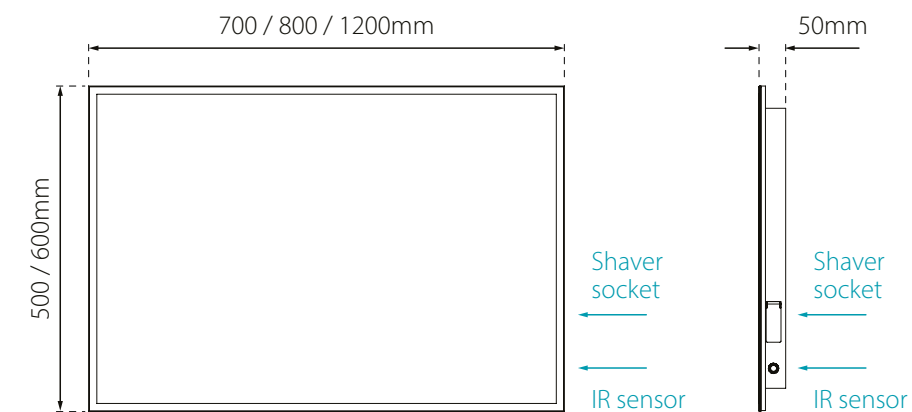

Demister Pad: Automatically activated when the mirror is lit

Integrated shaver socket

Diffused, illuminated border

Infra-red sensor control

Dimensions & feature positions

(When hung in portrait orientation, the controls move to the bottom left hand side of the mirror)