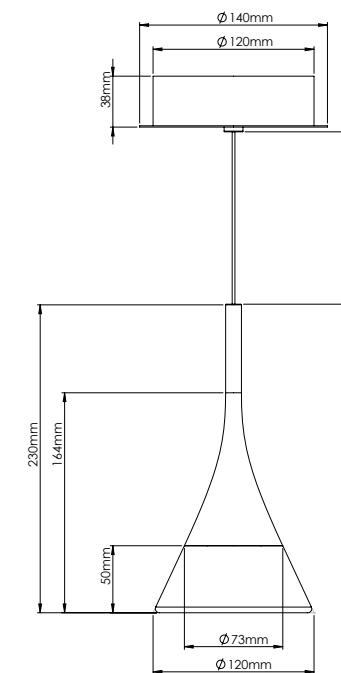

Simple height adjusting

To adjust: Push the pin to release or detract the stainless steel cable

Warm white, crystal & chrome

Set at varying heights

Dimensions

Zirconia - Crushed Crystal Cone Pendant Light

RRP prices shown are inclusive of VAT