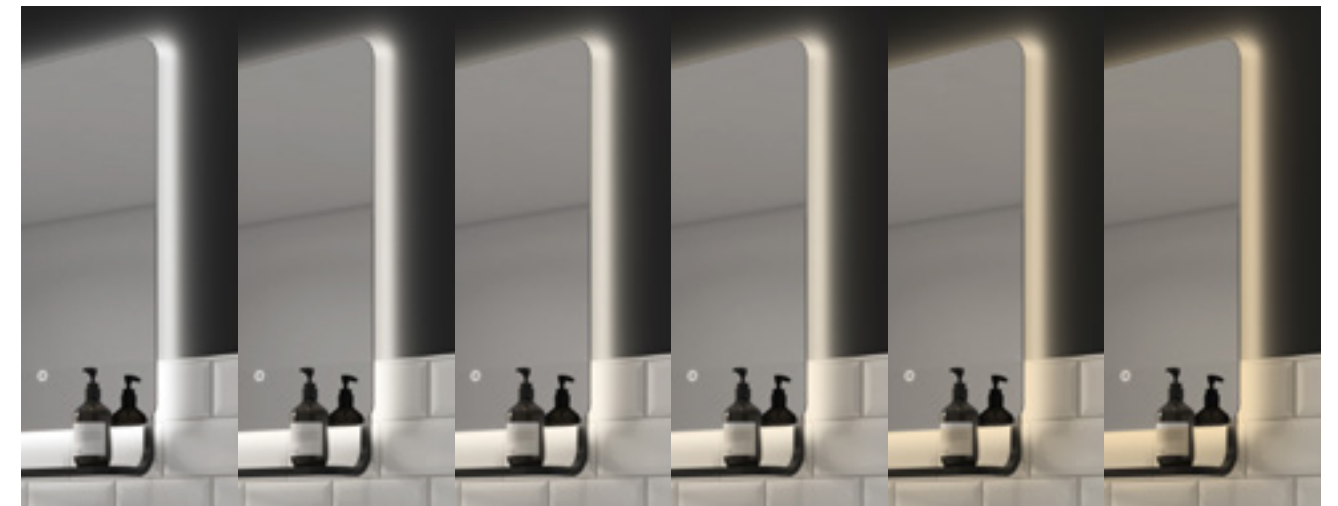

6000K Cool

Warm 2700K

The lighting of products with CCT capability can be adjusted on a continuous scale from cool to natural to warm white and every tone in between.