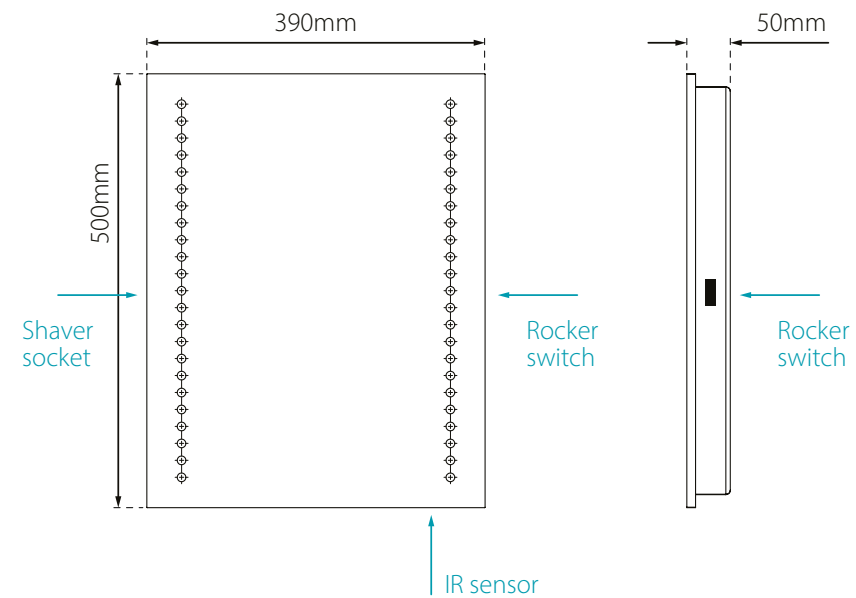

Sienna

Full featured compact, LED illuminated mirror

- Single row of natural white feature LEDs
- Compact size ideal for smaller bathrooms
- Integrated demister pad activated by concealed rocker switch
- Concealed, integrated shaver socket
- Infra-red sensor lighting control

Hands-free control

On/Off
Simply swipe hand below the infra-red sensor

Demister Pad
Activated via side mounted rocker switch

Shaver Socket
Concealed on the side with a protective flip cover

Infra-red sensor

Integrated demister pad

Shaver socket

Dimensions & feature positions

Sienna - Illuminated LED Mirror

RRP prices shown are inclusive of VAT

Code	Dimensions	Watts	Voltage	LED Colour	Lumens	RRP
SE30556C0	500 x 390 x 50mm	7.68W	240V	Cool (6000K)	653 lm	£254.71