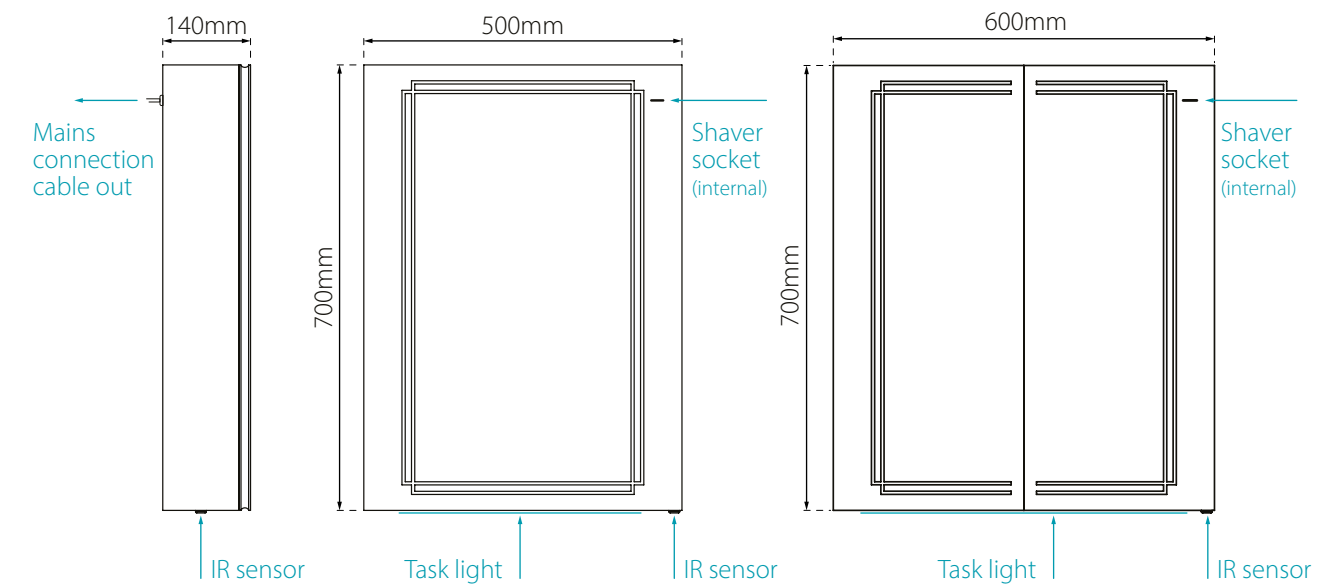

Internal mirrored finish and illumination on doors

Concealed shaver socket

Infra-red sensor and task lighting

Dimensions & feature positions

Harlow

Internal & external lit LED illuminated cabinet

- Cool white, diffused LED illuminated feature border
- Mirrored and illuminated, internal and external doors
- Practical under cabinet task lighting to illuminate the vanity area
- Mirrored sides
- Integrated demister pad
- Concealed, internal shaver socket
- Infra-red sensor control for both light and demister pad activation
- 2 adjustable glass shelves
- Available as both a single door or double door cabinet