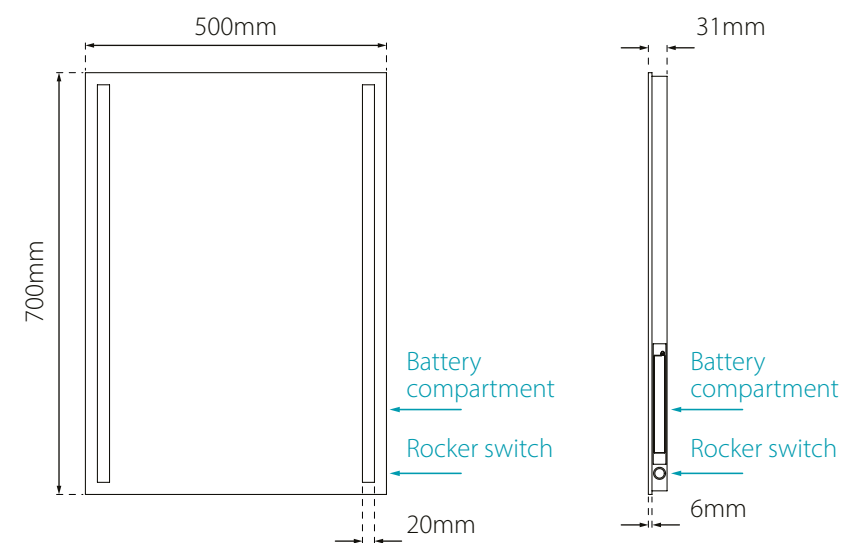

Simple retrofit installation

Fully diffused LED strips

Simple rocker switch

Easy access battery port (Requires 3x AA batteries)

Dimensions & feature positions

Gina - Illuminated LED Mirror

RRP prices shown are inclusive of VAT

Code	Dimensions	Watts	Battery	LED Colour	Lumens	RRP
SE30507C0	700 x 500 x 31mm	3.6W	3 x AA (not included)	Cool (6400K)	306 lm	£173.58

Aspect

Floating edge, LED illuminated frame mirror

- Floating edge, illuminated frame
- Fully diffused, cool white LEDs
- Integrated demister pad
- Infra-red sensor control
- Matt black finish
- Available in both round and rectangular designs