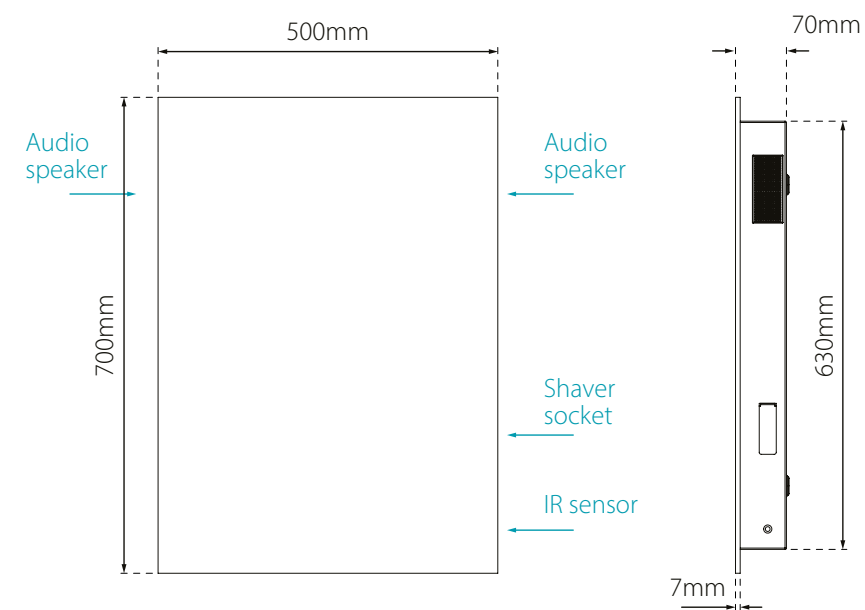

Audio playback is provided by speakers on both sides on the unit.

Integrated Bluetooth speakers

Integrated shaver socket

Infra-red sensor control

Dimensions & feature positions

Avalon - Illuminated Bluetooth LED Mirror

RRP prices shown are inclusive of VAT

Code	Dimensions	Watts	Voltage	LED Colour	Lumens	Cable Length	RRP
SE30673C0	700 x 500 x 70mm	21.2W	240V	Cool (6000K)	3960lm	1050mm	£457.10

Element

TrioTone® LED mirror with wireless Qi charging shelf