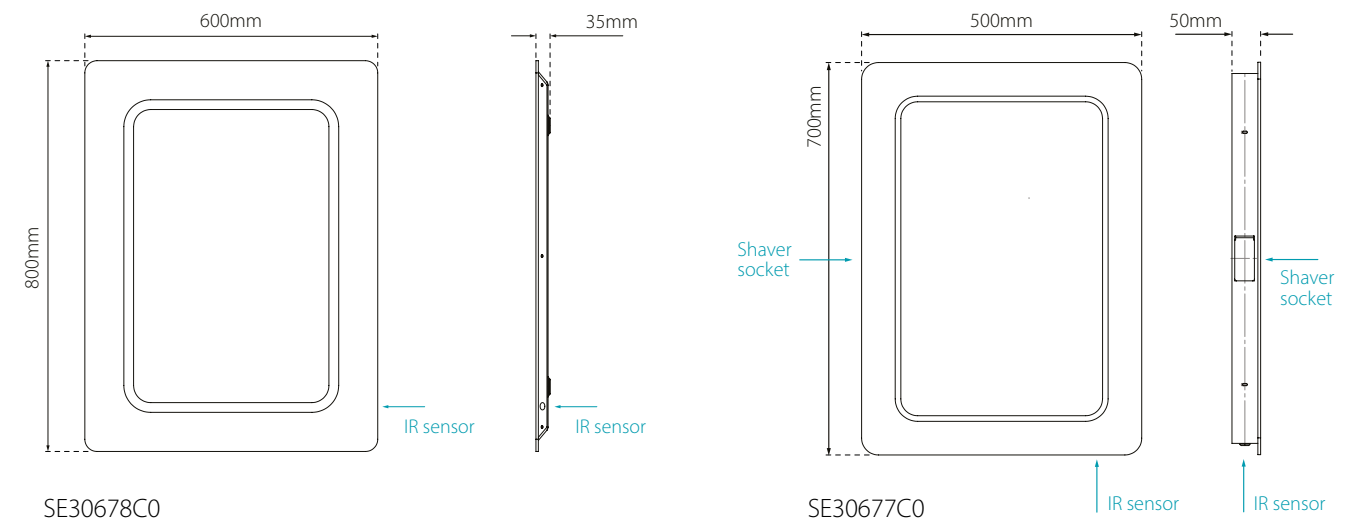

Discreet infra-red sensor

Integrated demister pad

Integrated 220V shaver socket

Dimensions & feature positions

Shannon - Illuminated LED Mirror

RRP prices shown are inclusive of VAT

Code	Dimensions	Watts	Voltage	LED Colour	Lumens	RRP
SE30679C0	700 x 500 x 50mm	41W	240V	Cool (6000K)	1232 lm	£312.45

Grace

Feature border LED illuminated mirror

- Diffused, cool white LED border illumination
- Integrated demister pad
- Infra-red sensor control
- Rotatable design - can be mounted in portrait or landscape orientation
- Available in two sizes

Hands-free control

On/Off: A simple swipe of the hand powers up the mirror. Swipe again to power down

Demister Pad: Automatically activated when the mirror is on

220V Shaver socket (SE30677C0 only)

Infra-red sensor control

Integrated demister pad

Dimensions & feature positions

Grace - Illuminated LED Mirror

RRP prices shown are inclusive of VAT

Code	Design	Dimensions	Watts	Voltage	LED Colour	Lumens	RRP
SE30677C0	Soft Edge + Shaver Socket	700x 500 x 50mm	42W	240V	Cool (6000K)	1056 lm	£321.36
SE30678C0	Soft Edge	800 x 600 x 35mm	45W	240V	Cool (6400K)	3400 lm	£381.88