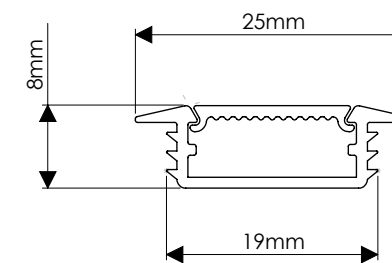

Dimensions

Linia - Recessed Profile

RRP prices shown are inclusive of VAT

Code	Description	Finish	Length	RRP
SE980120	Profile & End Caps (L&R)	Aluminium	1000mm	£9.38
SE980220	Profile & End Caps (L&R)	Aluminium	2200mm	£20.18
SE980180	Profile & End Caps (L&R)	Black	1000mm	£14.06
SE980280	Profile & End Caps (L&R)	Black	2200mm	£30.70
SE980920	Linia Silver End Cap Set	Silver	–	£1.03
SE980980	Linia Black End Cap Set	Black	–	£1.05