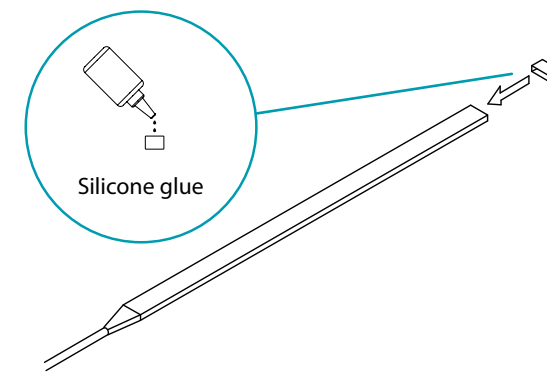

Cut & Re-use

The Polar is supplied with two end caps so that both ends can be used after cutting. Simply seal the caps on with silicone to retain the IP65 rating.