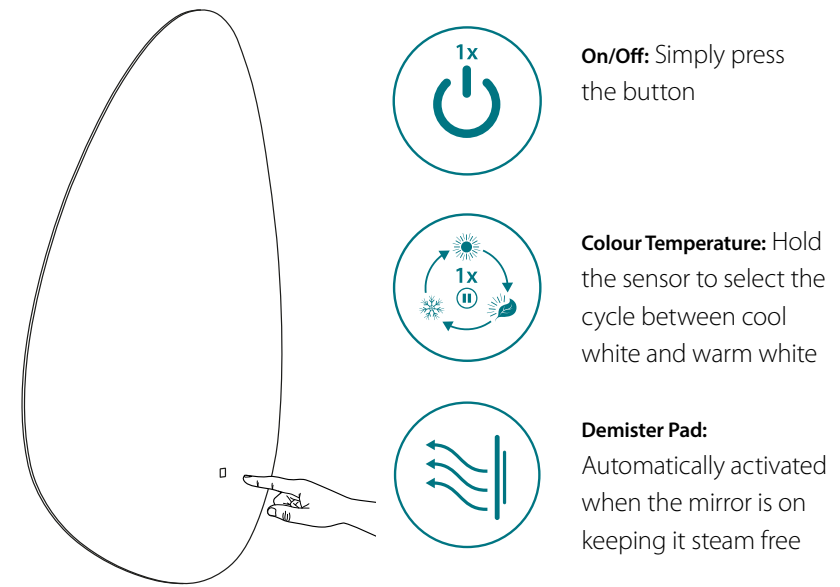

→ *CCT variable colour temperature on a continuous scale from cool white (6000K) to warm white (3000K). Read more on p.19

Mistral

Teardrop, backlit LED mirror

- Unique teardrop-shape, illuminated mirror
- Back-lit illumination creates floating effect
- Diffused, colour temperature changing LEDs (CCT) allows the perfect light temperature selection and transition between warm white and cool white temperatures (find out more on p.19)
- Integrated demister pad
- Touch sensor control
- Rotatable installation - can be mounted portrait or landscape

Simple touch sensor control

Landscape orientation

Portrait orientation

Illuminated touch sensor

Dimensions & feature positions

Mistral - Illuminated LED Mirror

RRP prices shown are inclusive of VAT

Code	Dimensions	Watts	Voltage	LED Colour	Lumens	Cable Length	RRP
SE30717C0	800x550x31mm	23.7W	240V	*CCT	596 lm	1000mm	£368.21