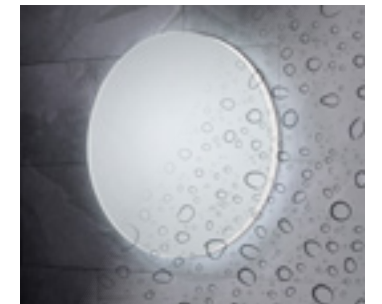

Integrated demister pad