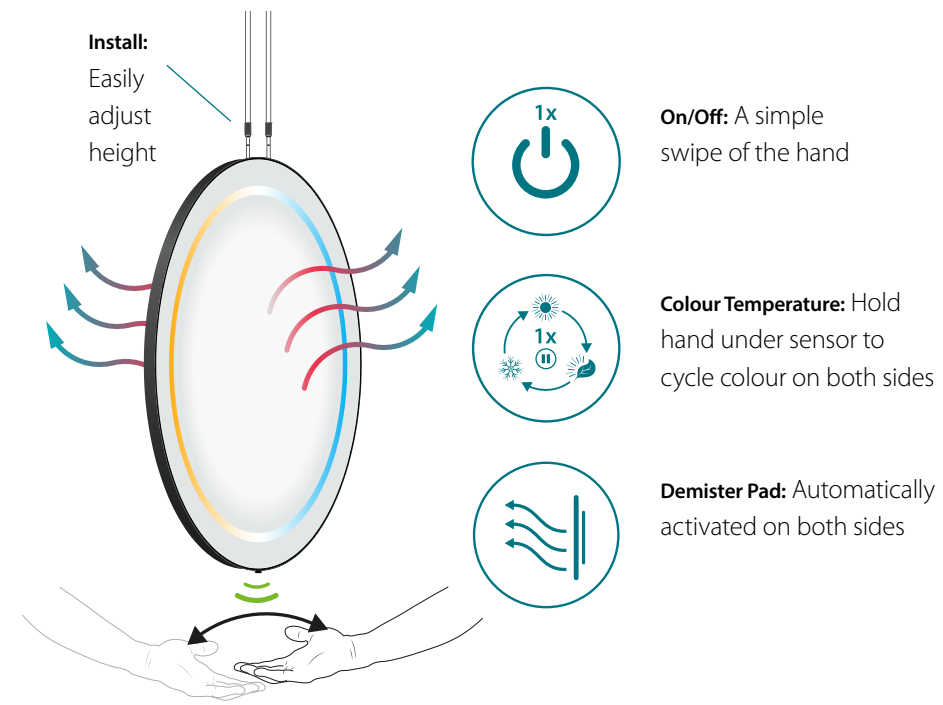

Hands-free control

Adaptable mounting positions