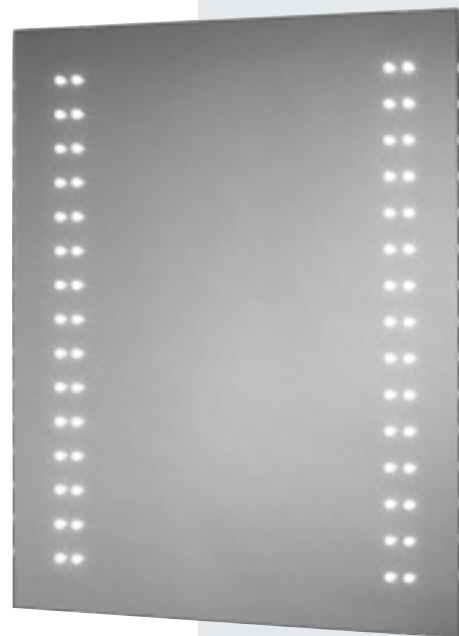

Skye

High light output LED illuminated mirror

- Double row of cool white, feature LEDs
- Integrated demister pad activated by concealed rocker switch
- Infra-red sensor light control

Hands-free control

On/Off: Simply swipe hand below the infra-red sensor