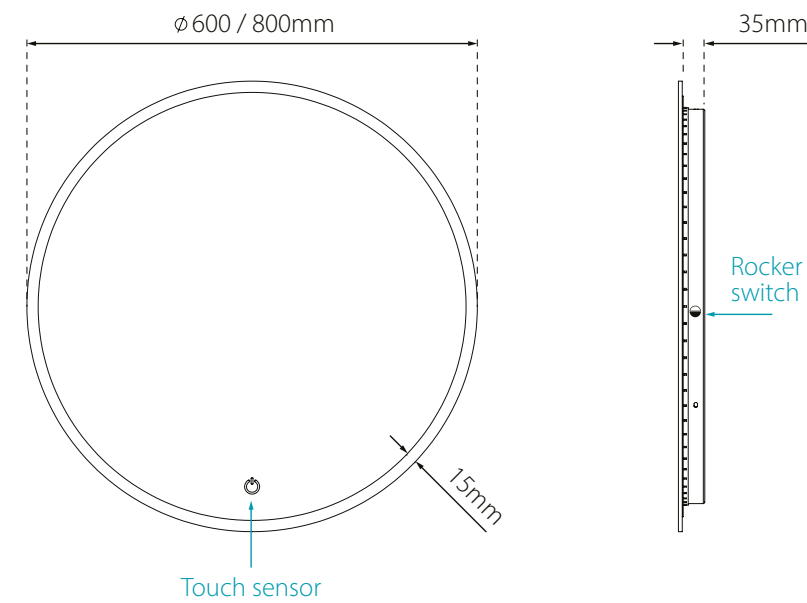

Ivy - Illuminated LED Mirror

RRP prices shown are inclusive of VAT

Code	Dimensions	Watts	Voltage	LED Colour	Lumens	Cable Length	RRP
SE30298P0	∅ 600 x 34mm	30W	240V	*CCT	1728 lm	1000mm	£259.12

→ *CCT - variable colour temperature on a continuous scale from cool white (6000K) to warm white (3000K). Read more on p.19

Rocker switch for demister pad

Dimensions & feature positions

Como - Illuminated LED Mirror

RRP prices shown are inclusive of VAT

Code	Dimensions	Watts	Voltage	LED Colour	Lumens	RRP
SE30682C0	Ø 600 x 35mm	23W	240V	*CCT	1360 lm	£280.04
SE30095P0	Ø 800 x 35mm	30W	240V	*CCT	1550 lm	£320.97