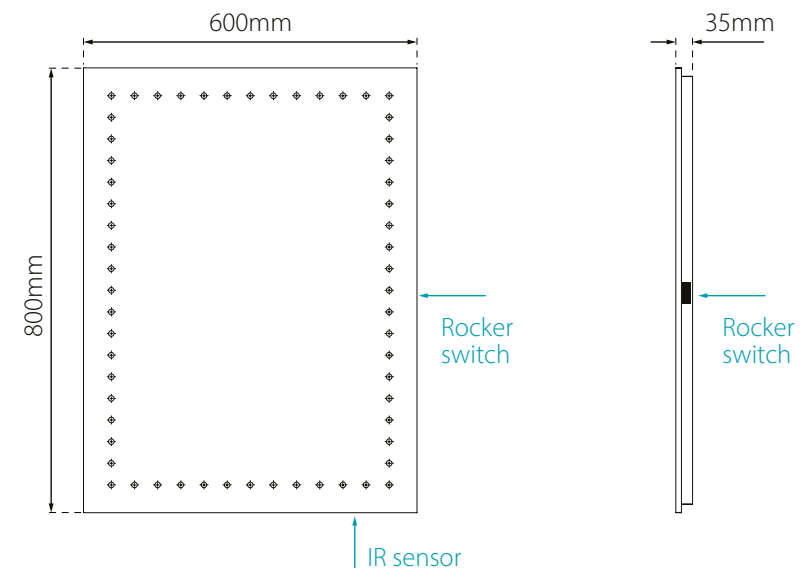

Hands-free illumination

On/Off: Simply swipe hand below the infra-red sensor

Demister Pad: Activated via side mounted rocker switch

Infra-red sensor for LED control

Integrated demister pad

Rocker switch for demister pad

Dimensions & feature positions

Bronte - Illuminated LED Mirror

RRP prices shown are inclusive of VAT

Code	Dimensions	Watts	Voltage	LED Colour	Lumens	RRP
SE30576C0.1	800 x 600 x 35mm	4.2W	240V	Cool (6000K)	960 lm	£274.90