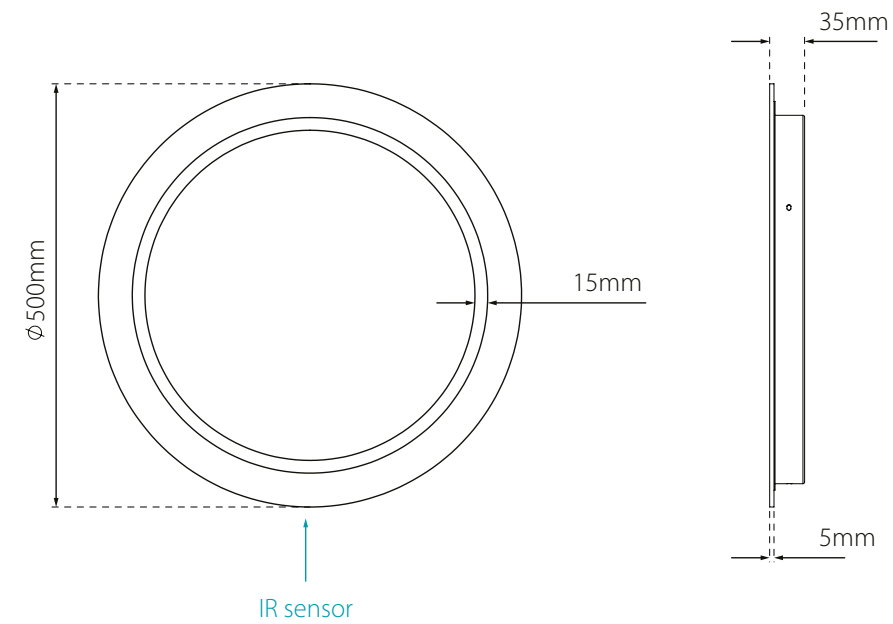

Dimensions & feature positions

Aria - Illuminated LED Mirror

RRP prices shown are inclusive of VAT

Code	Dimensions	Watts	Voltage	LED Colour	Lumens	RRP
SE30681C0	Ø 500 x 35mm	17W	240V	Cool (6000K)	460 lm	£276.57