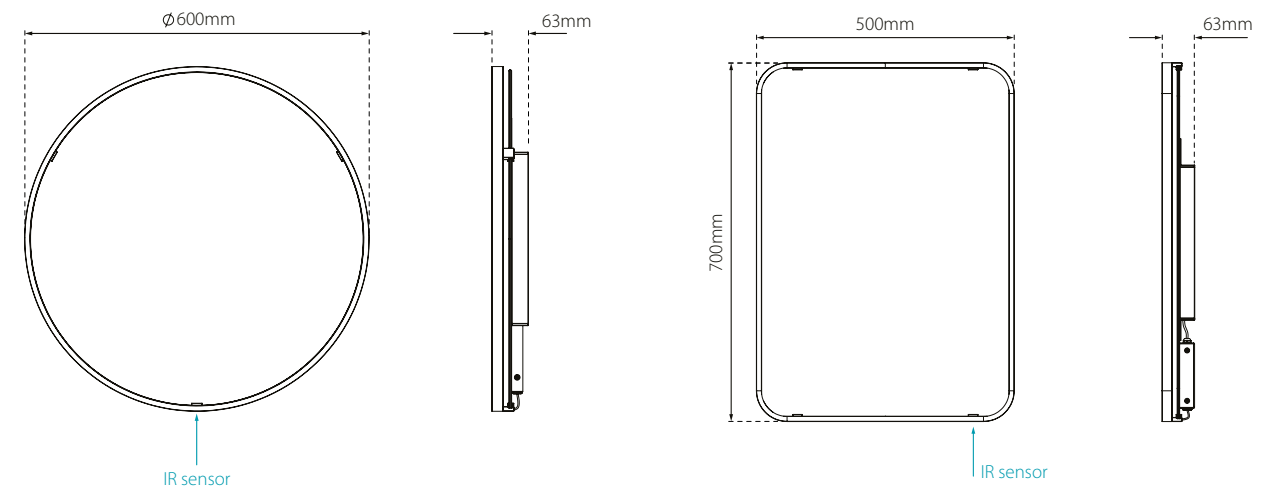

Code	Dimensions	Watts	Battery	LED Colour	Lumens	RRP
SE30507C0	700 x 500 x 31mm	3.6W	3 x AA (not included)	Cool (6400K)	306 lm	£173.58

Aspect

Floating edge, LED illuminated frame mirror

- Floating edge, illuminated frame
- Fully diffused, cool white LEDs
- Integrated demister pad
- Infra-red sensor control
- Matt black finish
- Available in both round and rectangular designs

Aspect Ø 600 - Registered Design Right - 6081451

Aspect 700x500 - Registered Design Right - 6082404

Hands-free control

On/Off: Simply swipe hand below the infra-red sensor

Demister Pad: Automatically activated when the mirror is lit

Discreet infra-red sensor

Aspect rectangle

Illuminated floating edge

Dimensions & feature positions

Aspect - Illuminated LED Mirror

RRP prices shown are inclusive of VAT

Code	Design	Dimensions	Watts	Voltage	LED Colour	Lumens	Cable Length	RRP
SE30098C0	Round	Ø 600 x 63mm	32W	240V	Cool (6000K)	2240 lm	1000mm	£175.00
SE30198C0	Rectangle	700 x 500 x 63mm	47W	240V	Cool (6000K)	2967 lm	1000mm	£243.04

SERIES

NEW

Uno

Slimline LED mirror

- Fully diffused, cool white LED panels illuminate each side of the mirror
- Infra-red sensor light control
- Integrated demister pad
- Rotatable installation - can be mounted portrait or landscape