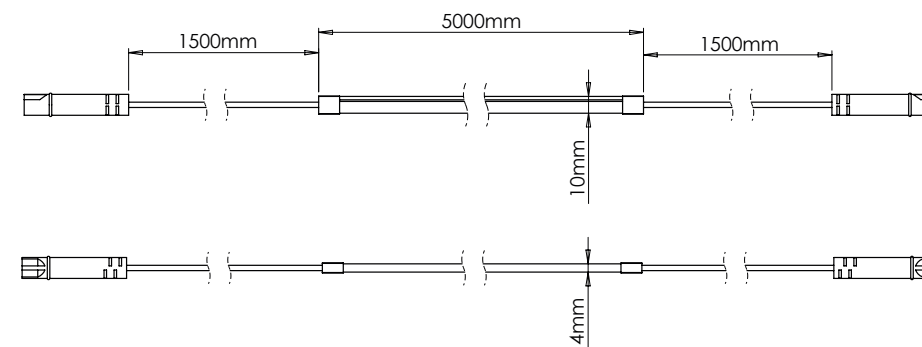

Dimensions

The Radiant IP65 flexible strip is supplied with pre-soldered ends and requires a driver with the matching connection. *(See Titan IP44 driver below).*

Radiant IP65 - Diffused LED Flexible Strip - 120 LED/m

RRP prices shown are inclusive of VAT

Code	Colour	Watts	Voltage	Length	Lumens	Driver	RRP
SE30555C0	Cool (5500K)	4.8W/m	24V	5000mm	305 lm/m	IP44 Required	£99.63
SE30555W0	Warm (3000K)	4.8W/m	24V	5000mm	305 lm/m	IP44 Required	£99.63

Titan IP44 Driver

Titan - IP44 Driver

RRP prices shown are inclusive of VAT

Code	Description	RRP
SE499950	30W / 24V Titan IP44 Driver	£36.27