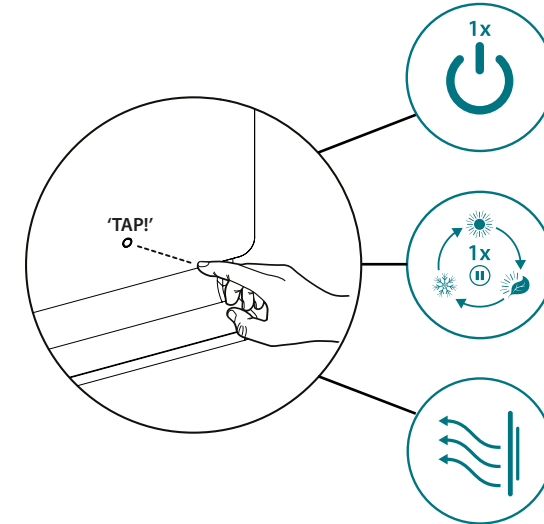

Simple touch sensor control

On/Off: Activate the Harbour with a gentle tap of the touch sensor

Colour Temperature: Hold the touch sensor to fade through cool to warm illumination

Demister Pad: Automatically activated when the mirror is lit