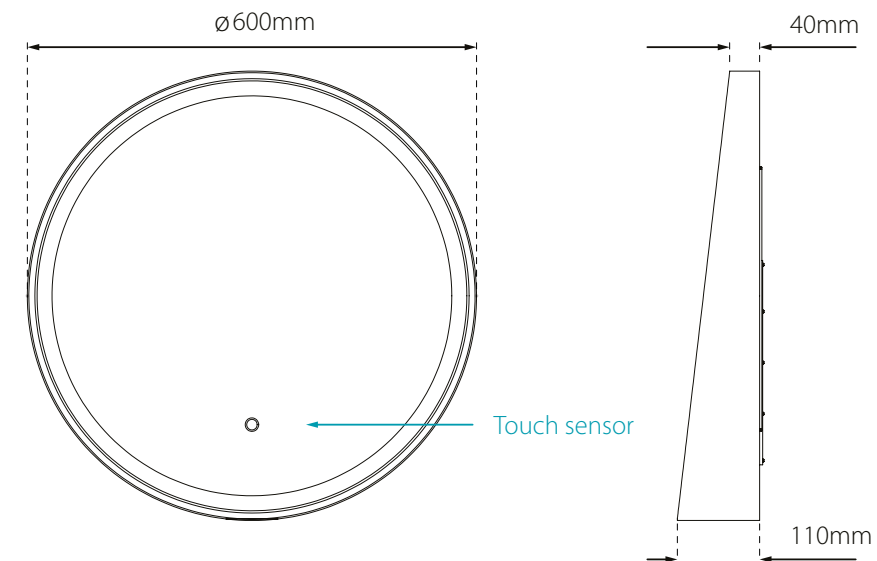

TrioTone®

Dimensions & feature positions

Dawn - TrioTone® Illuminated LED Mirror

RRP prices shown are inclusive of VAT

Code	Dimensions	Watts	Voltage	LED Colour	Lumens	Cable Length	RRP
SE30398T0	Ø 600 x 110mm	16W	240V	*TrioTone®	1440lm	1050mm	£401.59