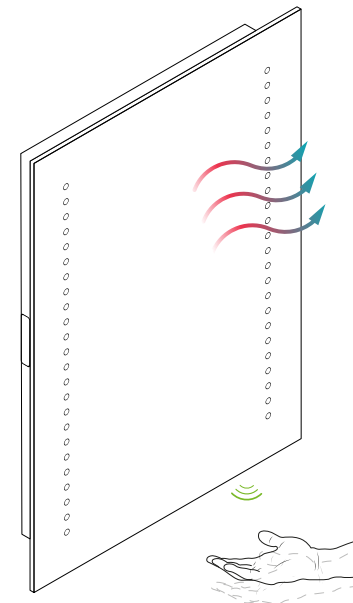

Illuminated glass shelf

On/Off: A simple swipe below the infra-red sensor

Demister Pad: Controlled via a separate rocker switch

Shaver Socket: Located discreetly on the side with a convenient flip cover

Integrated 220V shaver socket

Rocker switch controls demister

IR sensor activates LED lighting

Dimensions & feature positions

Nyla - Illuminated LED Mirror

RRP prices shown are inclusive of VAT

Code	Dimensions	Watts	Voltage	LED Colour	Lumens	RRP
SE30566C0.1	600 x 500 x 50mm	26W	240V	Cool (6000K)	560 lm	£254.71

Sienna

Full featured compact, LED illuminated mirror

- Single row of natural white feature LEDs
- Compact size ideal for smaller bathrooms
- Integrated demister pad activated by concealed rocker switch
- Concealed, integrated shaver socket
- Infra-red sensor lighting control

Hands-free control

On/Off
Simply swipe hand below the infra-red sensor

Demister Pad
Activated via side mounted rocker switch

Shaver Socket
Concealed on the side with a protective flip cover

Infra-red sensor