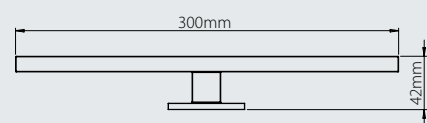

Neptune 2

Over mirror t-bar light

- T-bar light perfect for task lighting
- Fixes to the top of a non-illuminated mirror or cabinet

Neptune 2 - Diffused LED Wall Light - SE33001C0

Watts	LED Colour	Lumens	RRP
5W	Cool (5000K)	325 lm	£33.02

Neptune 2 - Diffused LED Wall Light - SE33001W0

Watts	LED Colour	Lumens	RRP
5W	Warm (3000K)	325 lm	£33.02