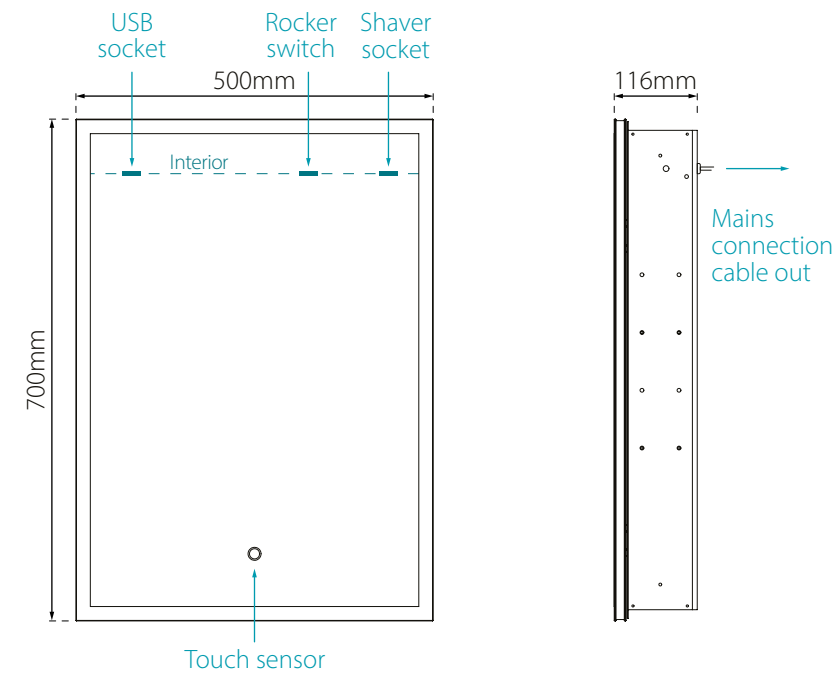

Integrated shaver socket and rocker switch

Dimensions & feature positions

RRP prices shown are inclusive of VAT

Eclipse - Illuminated LED Cabinet

Code	Design	Dimensions	Watts	Voltage	LED Colour	Lumens	Cable Length	RRP
SE30298T0	Single Door	700 x 500 x 116mm	21W	240V	TrioTone®	1890 lm	1050mm	£672.28