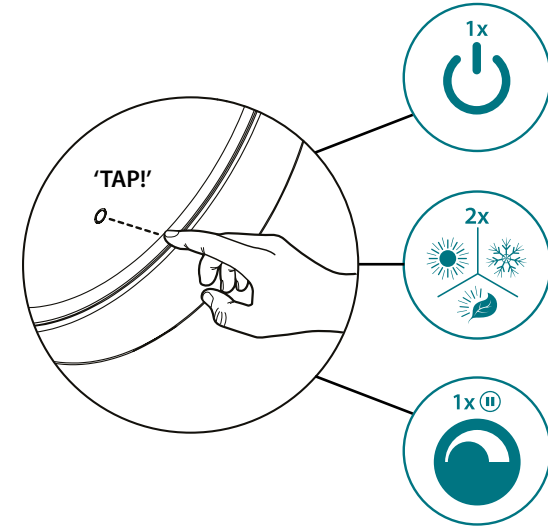

Simple touch sensor control

On/Off: Simple tap to activate

TrioTone®: Double tap to select TrioTone® light temperature

Dimming: Touch and hold to dim or again to brighten

Decorative integrated shelf

Touch sensor control