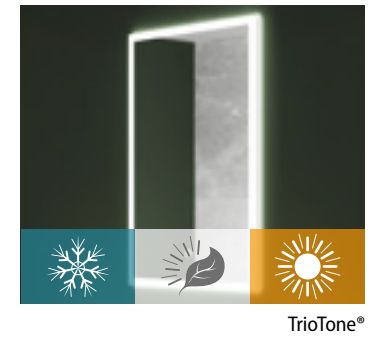

Simple touch sensor control

On/Off: Simple tap to activate

TrioTone®: Double tap to select light temperature

Dimming: Touch and hold to dim or again to brighten

Illuminated touch sensor

Illuminated border flush to wall