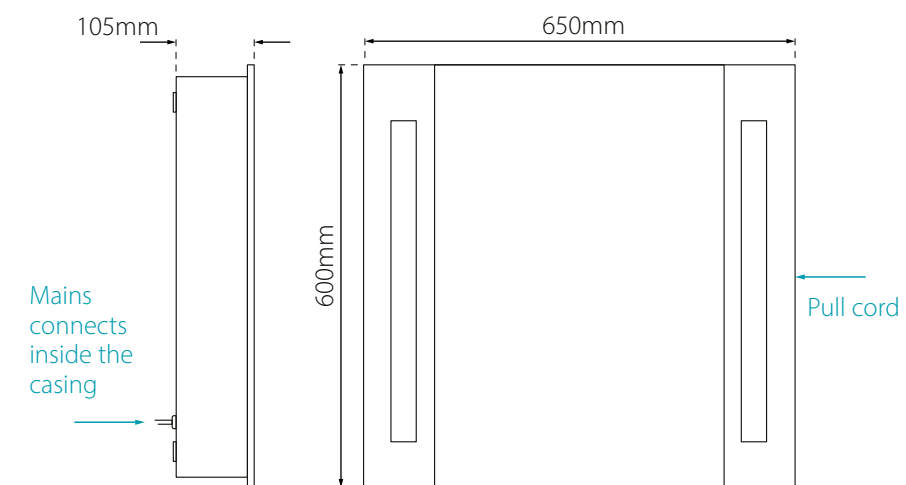

Dimensions & feature positions

Eclipse - Illuminated LED Cabinet

RRP prices shown are inclusive of VAT

Code	Dimensions	Watts	Voltage	LED Colour	Lumens	RRP
SE34295C0	650 x 600 x 105mm	4.2W	240V	6000K	471 lm	£357.31