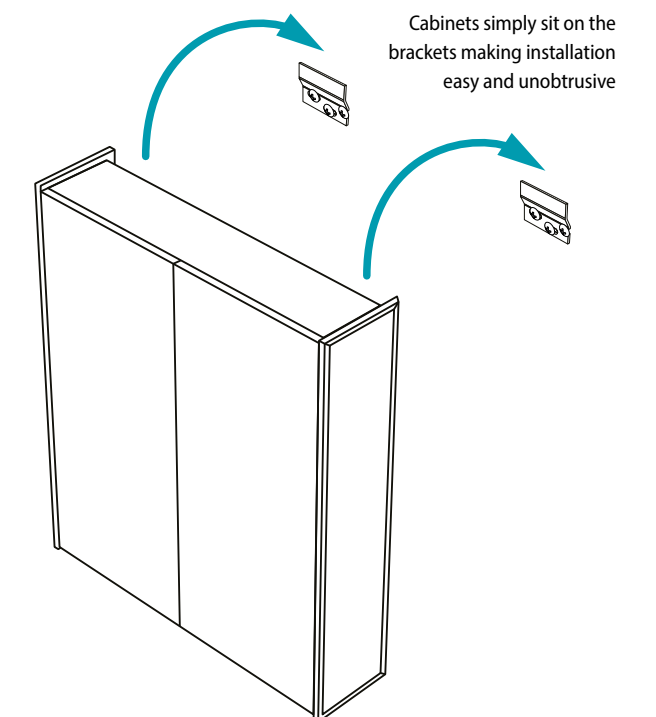

The back box is wall mounted, housing the components and battery compartments.

The mirror simply slots onto the back box and is secured in place with screws, provided.

2. Key-hole Mounted Mirrors

Key-hole mounted mirrors simply hang on screws.

Secure screws into the wall using rawl plugs. Leave approximately 3mm protruding on which to seat the keyholes.

3. Bracket Mounted Cabinets

Cabinets are mains powered and supplied with the connecting cable exiting either at the top or bottom on the rear.

The cabinets are supplied with all the fixings required to hang.

Secure the included mounting brackets to the wall using the screws and rawl plugs.

The cabinet is simply seated in place on the brackets via pre-installed hooks on the reverse of the unit.