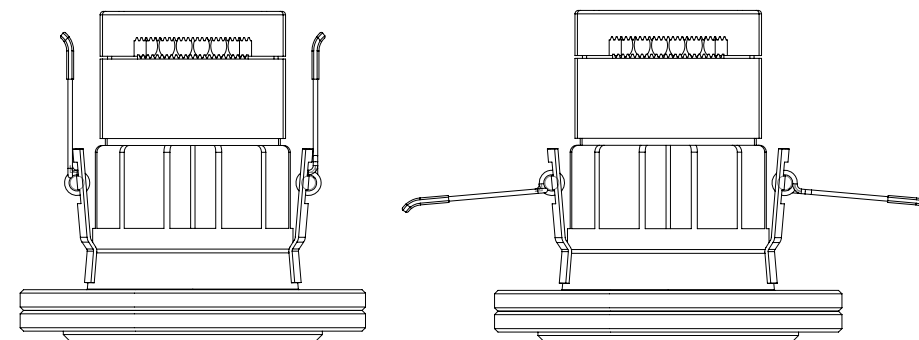

Simple push fit installation

Self supported: Just pop up the spring loaded arms and push the unit into a pre-routed ceiling hole. The arms will then flip down to keep the light in place.

Dimensions

Quick connect wiring