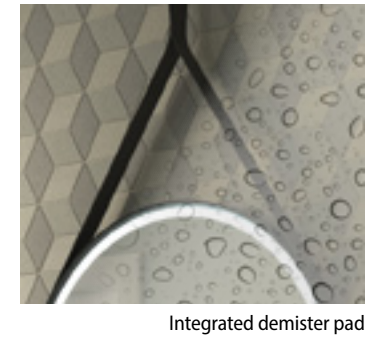

Simple touch sensor control