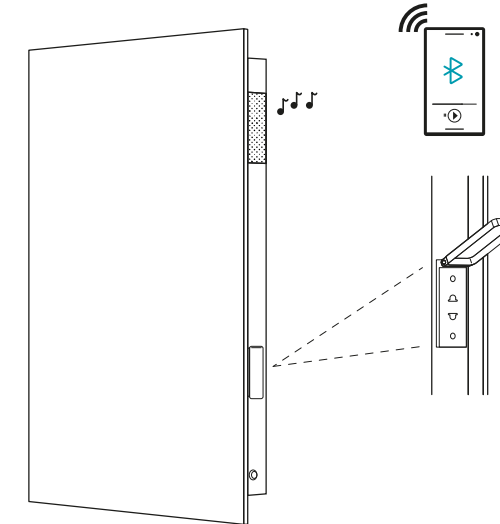

Demister Pad: Automatically activated when the mirror is lit

Integrated shaver socket

Diffused, illuminated border

Infra-red sensor control

Dimensions & feature positions

(When hung in portrait orientation, the controls move to the bottom left hand side of the mirror)

Audio playback is provided by speakers on both sides on the unit.

Integrated Bluetooth speakers

Integrated shaver socket

Infra-red sensor control

Dimensions & feature positions

Avalon - Illuminated Bluetooth LED Mirror