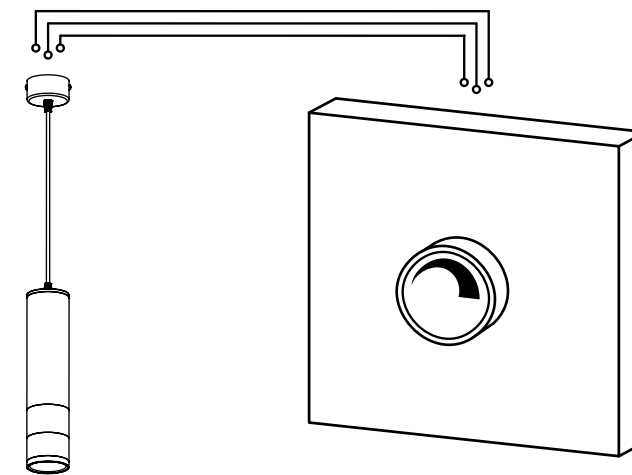

Dimmable on mains fitting

Cool white