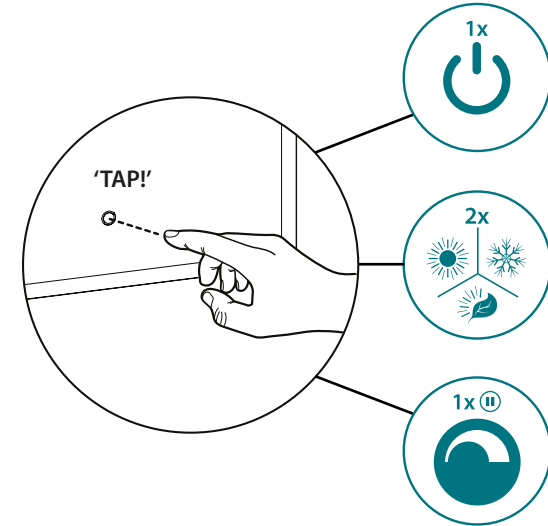

Simple touch sensor control

On/Off: Simple tap to activate

TrioTone®: Double tap to select light temperature

Dimming: Touch and hold to dim or again to brighten