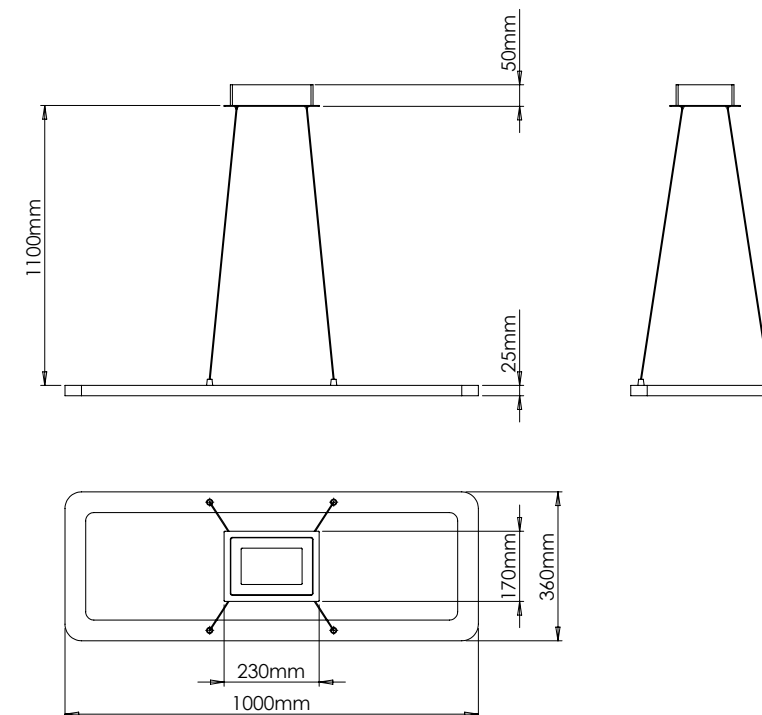

Simple height adjustment

To adjust: Push the pin to release or detract the stainless steel cable

Crushed crystal diffuser

Easy height adjustment

Dimensions

Bellatrix - LED Pendant Light

RRP prices shown are inclusive of VAT