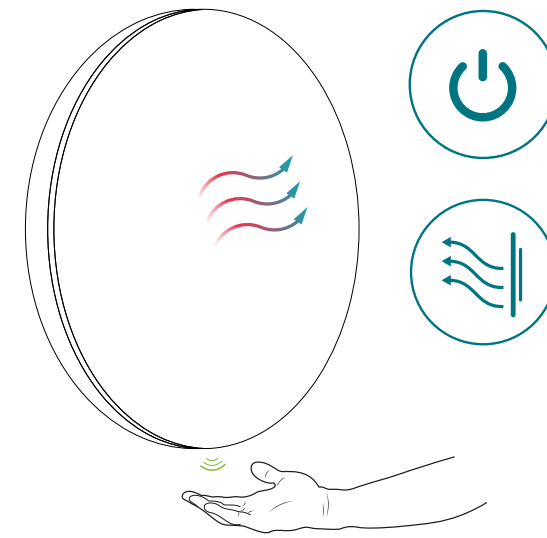

On/Off: Simply swipe hand below the infra-red sensor

Demister Pad: Automatically activated with the lighting via the infra-red sensor

Infra-red sensor control

Fully diffused illumination

Integrated demister pad

Luna

Cool white, acrylic edge LED mirror

- Atmospheric, halo border illumination
- Cool white diffused LEDs
- Integrated demister pad
- Infra-red sensor control for both lighting and demister pad activation

Hands-free control

On/Off: Simply wave your hand under the infra-red sensor located at the bottom of the mirror

Demister Pad: Always on with automatic activation via the infra-red sensor

Diffused, cool white halo edge