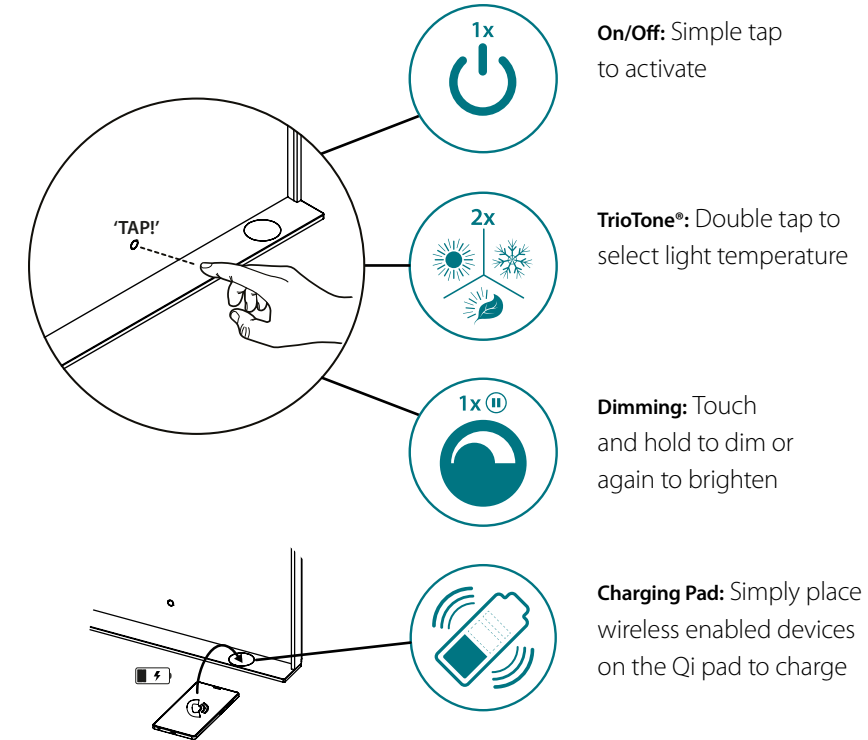

Simple touch sensor control

Illuminated touch sensor