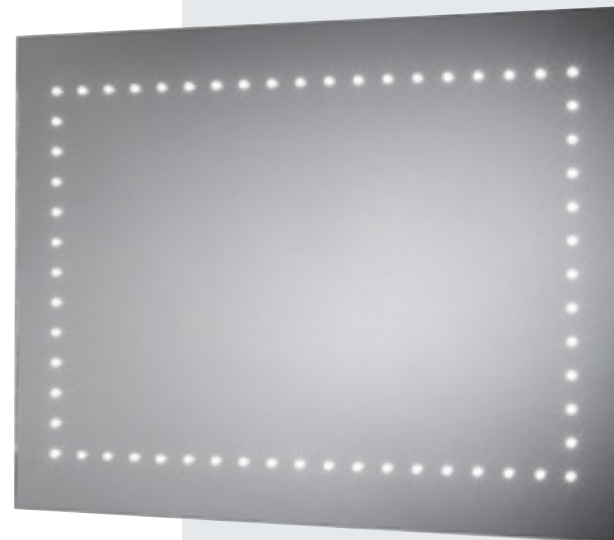

Integrated demister pad

Shaver socket

Dimensions & feature positions

Sienna - Illuminated LED Mirror

RRP prices shown are inclusive of VAT

Code	Dimensions	Watts	Voltage	LED Colour	Lumens	RRP
SE30556C0	500 x 390 x 50mm	7.68W	240V	Cool (6000K)	653 lm	£254.71

Bronte

Classic design

- 60 integrated natural white feature LEDs
- Integrated demister pad activated via side mounted rocker switch
- Infra-red sensor light control
- Rotatable installation - can be mounted portrait or or landscape