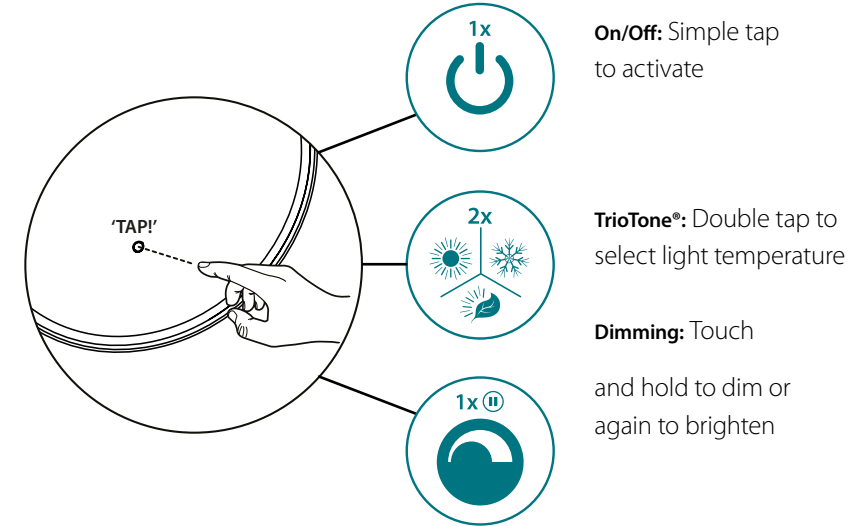

Simple touch sensor control