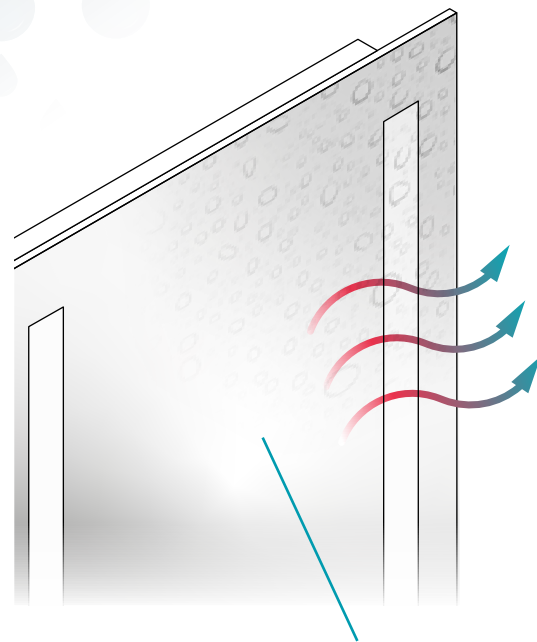

6000K Cool

Warm 2700K

The lighting of products with CCT capability can be adjusted on a continuous scale from cool to natural to warm white and every tone in between.

DEMISTER PAD

Steam free technology

Integrated demister pads are an ultra-thin layer, mounted on the back of the mirror glass. When activated, they gently warm the adjacent portion of the mirror to eliminate condensation formation and clear the glass.

Condensation eliminated from the glass surface keeping it clear

- Removes the need for wiping down
- Less condensation and damp
- Efficient lifestyle routine for people on the go - clear for shaving and getting ready
- Mirror stays looking good with less watermarks