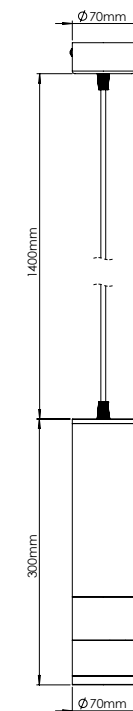

Dimensions

Solinas - Black Pendant Light

RRP prices shown are inclusive of VAT

Code	Watts	Voltage	LED Colour	Lumens	IP Rating	RRP
SE82098C0	3.5W	240V	Cool (6500K)	164 lm	IP44	£75.54
SE82098W0	3.5W	240V	Warm (3000K)	132 lm	IP44	£75.54