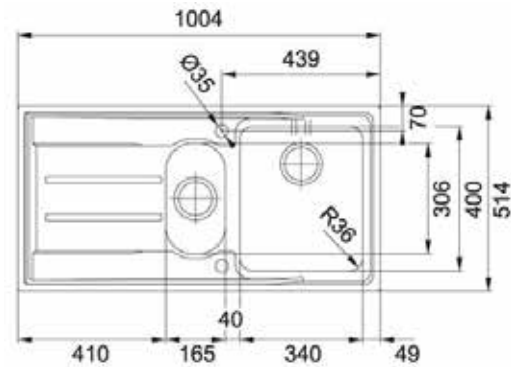

Aton ANX251

Aton ANX251 1 ½ Bowl Ultra Slim-edge Stainless Steel sink

FINISH	
	Silk

DIMENSIONS (MM)	
Overall:	1004 x 514
Bowls:	340 x 400 x 190 165 x 306 x 130
Cut Out:	use template
Cut Out Rad:	use template

SINK ONLY		
ANX251	£233.33	STP14583

EXCLUSIVE TO SWIFT

ACCESSORIES
No accessories are currently available for the Aton ANX211-86