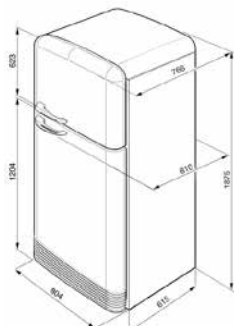

FAB10 Fridge with IceBox

SSP ex VAT shown. Speak to your ASM for trade pricing

1. Refrigerator
2. Fresh food capacity: 107 litres
   - Automatic defrost
   - 2 adjustable glass shelves
   - 1 fruit and vegetable container

1. Ice Box (Four stars)
2. Frozen food capacity: 13 litres
   - Ice cube tray
   - E Energy

Build to your own specs!

FAB10 + *(Hand) + **(Colour)

Standard Colours

NE (BL2)	Black
O (OR2)	Orange
P (CR2)	Cream
R (RD2)	Red
B	White

Hand

R	Right Hand Hinge
L	Left Hand Hinge

£807.50

FAB5 40cm Minibar

- NET capacity: 31 litres
- 2 adjustable glass shelves
- LED internal light
- Door storage
- 1 balcony shelf
- 1 bottle shelf
- D Energy

Build to your own specs!

FAB5 + *(Hand) + **(Colour)

Standard Colours

BL3	Black
CR3	Cream
PB3	Pastel Blue
PG3	Pastel Green
RD3	Red
SV3	Silver

Hand

R	Right Hand Hinge
L	Left Hand Hinge

£715.83

FAB50 Fridge Freezer

50's Retro Style Fridge Freezer

1. Fresh Food Capacity: 362 litres
2. 2 Chiller
   - 3 Adjustable Glass Shelves
   - 1 Fixed Glass Shelf
   - 2 fruit & vegetable containers

1. Frozen Food Capacity: 107 litres
2. Manual Ice Maker
   - 1 Fast Freezing Compartment
   - G Energy

Build to your own specs!

FAB50 + **(Colour) + *(Hand)

Standard Colours

CR	Cream
RB	Pastel Blue
PG	Pastel Green
RD	Red
BL	Black
WH	White

Hand

R	Right Hand Hinge
L	Left Hand Hinge

Cream (CR) & Black (BL) are available as Left or Right hand hinge. All other colours are Right hand hinge only

£1882.50