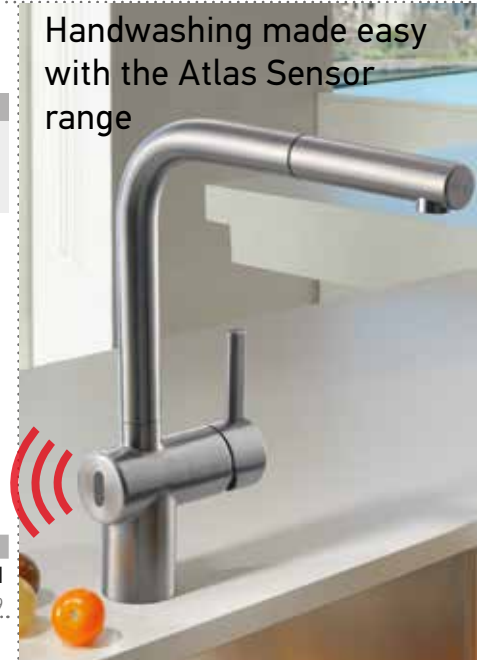

Atlas Sensor Pull Out

CERAMIC DISC VALVE TAP

DIMENSIONS (MM)	
Tap Height:	297
Spout Reach:	225
Base Ø:	45
Cut out Ø:	35