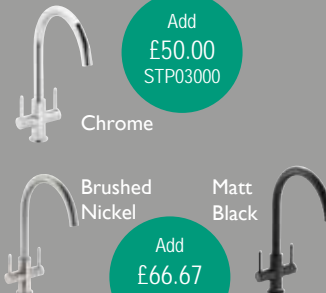

ROSOLINA

Chrome

Brushed
Nickel

Matt
Black

Add
£66.67
STP04000

DANTE PRO

Chrome