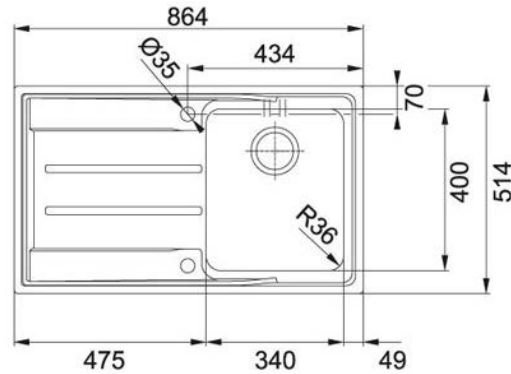

Aton ANX21186

Aton ANX21186 Single Bowl Ultra Slim-edge Stainless Steel sink

FINISH	
	Silk

DIMENSIONS (MM)	
Overall:	864 x 514
Bowls:	340 x 400 x 198
Cut Out:	use template
Cut Out Rad:	use template

SINK ONLY		
ANX211-86	£200.00	STP12500

EXCLUSIVE TO SWIFT

ACCESSORIES
No accessories are currently available for the Aton ANX211-86