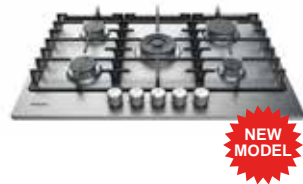

5 Gas Burners
Special Burner, Multiflame
Cast Iron Pan Supports
Auto Ignition
Stainless Steel

£369.19 STP023997

PPH75PDFIXUK

75cm 5 Burner Gas Hob