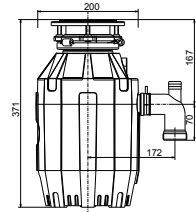

MODEL			
TE-75	¾ HP	£325.18	STP20324
TE-75S	Slim	£291.16	STP18198
OFFER PRICE		£194.16	STP12135

Also available in 'slim' version

IMPORTANT: When fitting a WDU to a single bowl sink, it may be necessary to buy an adaptor for the sink overflow from Franke Central services - 01782 599258