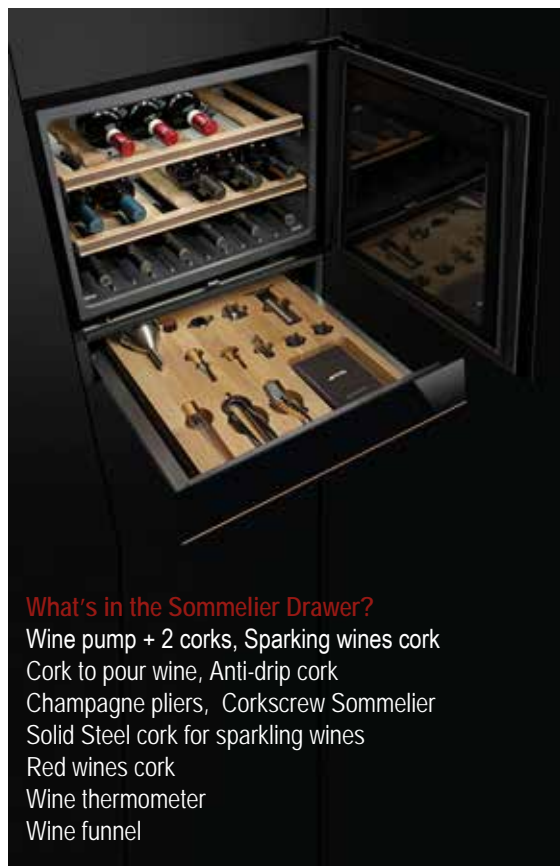

£1332.50

CPS115S

Silver Glass 15cm Sommelier Drawer

- 15cm Tall
- Handleless
- Push-pull Mechanism

£782.50

**What's in the Sommelier Drawer?**

- Wine pump + 2 corks, Sparking wines cork
- Cork to pour wine, Anti-drip cork
- Champagne pliers, Corkscrew Sommelier
- Solid Steel cork for sparkling wines
- Red wines cork
- Wine thermometer
- Wine funnel