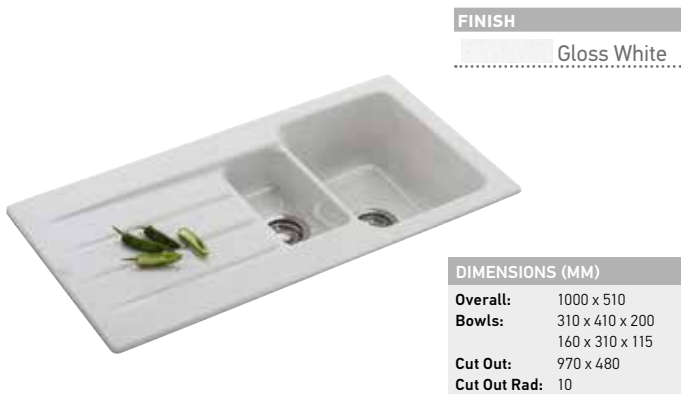

Arcana AHK651

by Villeroy & Boch

Arcana AHK651 Ceramic sink

FINISH	
	Gloss White

DIMENSIONS (MM)	
Overall:	1000 x 510
Bowls:	310 x 410 x 200 160 x 310 x 115
Cut Out:	970 x 480
Cut Out Rad:	10

SINK ONLY	RECOMMENDED TAP
AHK651 £441.92 STP27620	ATHENA CHROME TAP

ATHENACP CHROME	
	£114.26 STP07141

ACCESSORIES
No accessories are currently available for the Arcana AHK 651