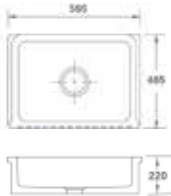

- 3 Hole Overflow
- 3 1/2" Waste Outlet
- Lifetime Warranty
- 595 x 465 x 220