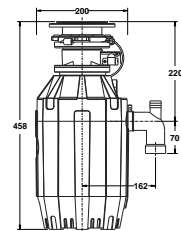

MODEL			
TE-125B	1¼ HP	£362.18	STP22636

Tap Brace

The patented innovative Franke Tap Brace can be fitted to any tap to avoid flexing of stainless steel sinks.