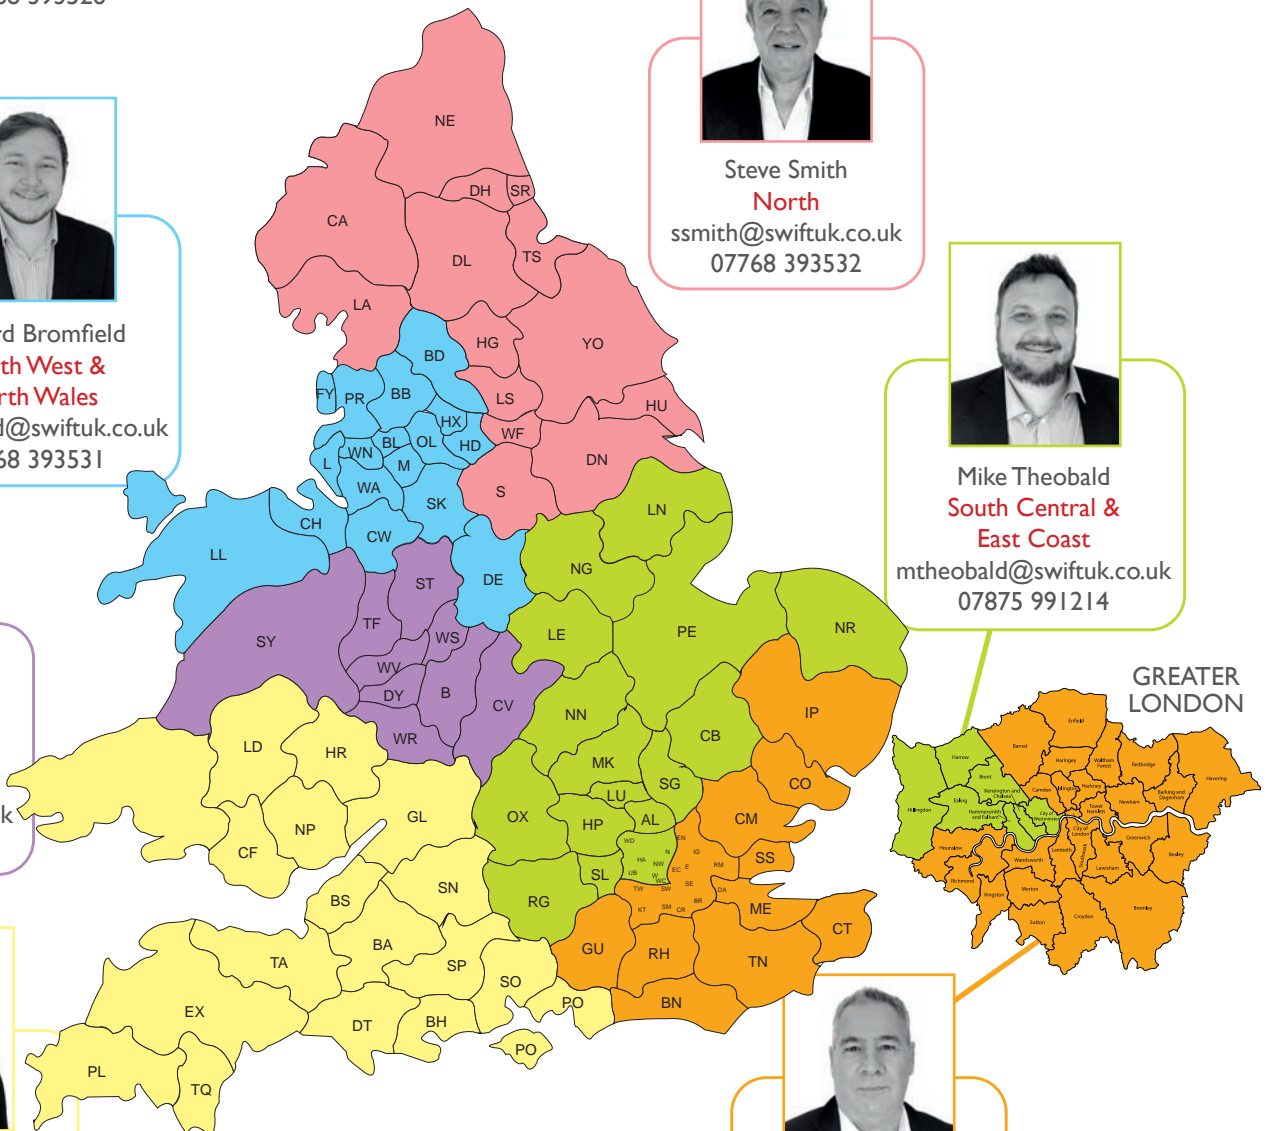

External Team

National Account Manager
Merchants

jivory@swiftuk.co.uk
07768 393526

SIMON BEARD
Head of Sales

sbeard@swiftuk.co.uk
07770 655656

Amber Sheppard
**South Wales &
South West**
asheppard@swiftuk.co.uk
07768 443479

01782 748902

sales@swiftuk.co.uk

swiftuk.co.uk