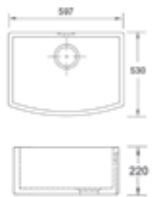

- Round Chrome Overflow
- 3 1/2" Waste Outlet
- Lifetime Warranty
- 597 x 530 x 220