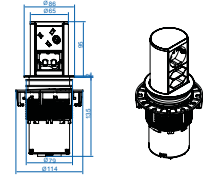

928.021 - Elevator Pop up Socket

£119.12 STP007743

Optional ELEVATOR COVER

With a housing for mounting inside the cabinet, ELEVATOR COVER holds all ELEVATORS perfectly. ELEVATOR can be raised as usual with one press of the thumb and provides up to three sockets in a very small space. After use, ELEVATOR disappears back into the ELEVATOR COVER.