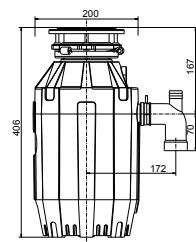

MODEL			
TE-125	1¼ HP	£403.22	STP25201

TE-125B

Batch Feed 1¼ HP Waste Disposal Unit

SPECIFICATIONS (MM)	
Motor Horsepower:	1¼ HP
Motor Speed RPM:	2800
Motor Type:	High Torque Dual Magnetic Motor
Air Switch:	N/A
Mounting System:	Professional 3-bolt
Warranty:	10 years