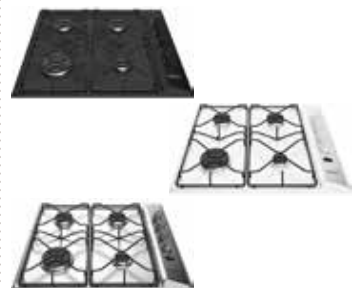

4 Gas Burners
Enamelled Pan Supports
Auto Ignition

PAN642IXH S/Steel £179.31 STP011655
PAS642HBK Black £158.22 STP010284
PAS642HWH White £158.22 STP010284