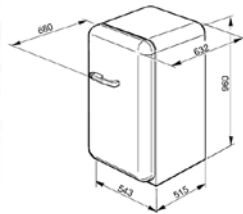

FAB10 Fridge with IceBox

SSP ex VAT shown. Speak to your ASM for trade pricing

Right Hand Hinged Model Shown