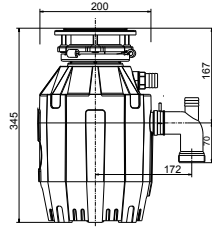

MODEL			
TE-50	½ HP	£258.30	STP16144
OFFER PRICE		£171.66	STP10729

Terms and conditions apply. See bottom of PAGE 9

TE-75

Continuous Feed ¾ HP Waste Disposal Unit

SPECIFICATIONS (MM)	
Motor Horsepower:	¾ HP
Motor Speed RPM:	2700
Motor Type:	High Torque Dual Magnetic Motor
Air Switch:	Integral
Mounting System:	Professional 3-bolt
Warranty:	10 years