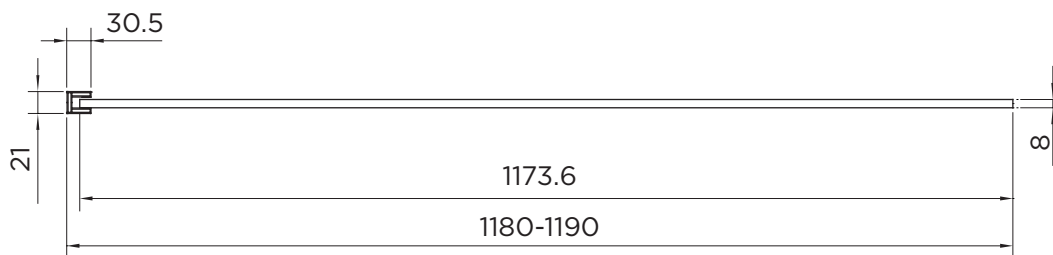

WETROOM SPECIFICATION

wetroom 8

RANGE	WETROOM 8
PRODUCT	WETROOM
CODE	AQ8247S
SIZE	1200
PROFILE COLOUR	SILVER
GLASS THICKNESS	8mm
GLASS FINISH	CLEAR
GLASS TREATMENT	CLEAN & CLEAR™
HEIGHT	2000
ADJUSTMENT IN RECESS	1180-1190
ADJUSTMENT WITH SIDE PANEL	N/A
OPTIONAL FLIPPER PANEL	YES
APERTURE	N/A
GUARANTEE	LIFETIME
CE	YES/EN14428
GLASS BS EN	EN12150-1T
PROFILE MATERIAL	ALUMINUM/6463#
HANDLE MATERIAL	N/A
HINGE MATERIAL	N/A
QUICK RELEASE ROLLERS	N/A
GLASS PANEL SIZE	1173.6
MOVING PANEL SIZE	N/A
PRODUCT HAND	UNIVERSAL
PRODUCT WEIGHT	57KG
PACKAGED DIMENSIONS	2100x1237x70
BARCODE	5031978062108

All measurements in mm and are nominal