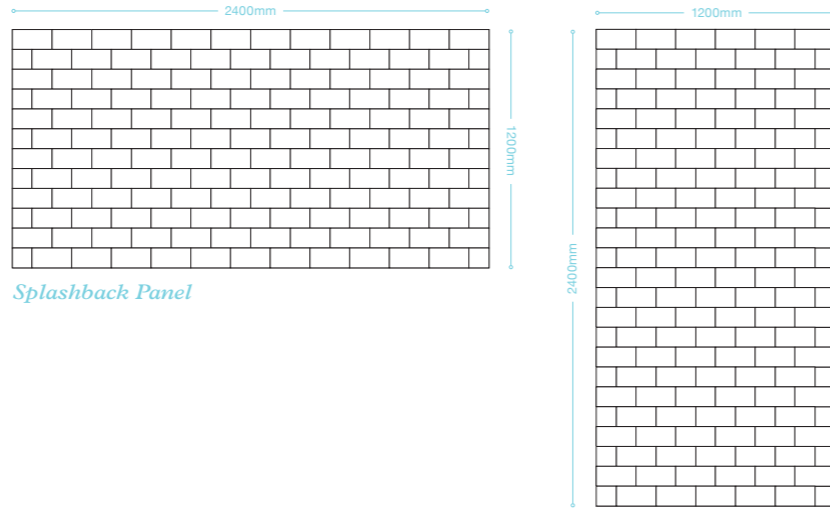

Composite

Our new composite range is for those who want the traditional look of stunning metro tiles, but with all the benefits of the Mermaid waterproof panel system. Easy to fit and as no grout is required, it's incredibly easy to clean.

Composite Price List

Shower & Feature Panel Sizes: Price:
2400 x 1200mm £129.95

Splashback Size: Price:
1200 x 2400mm £129.95

Splashback Panel

Shower/Feature Panel