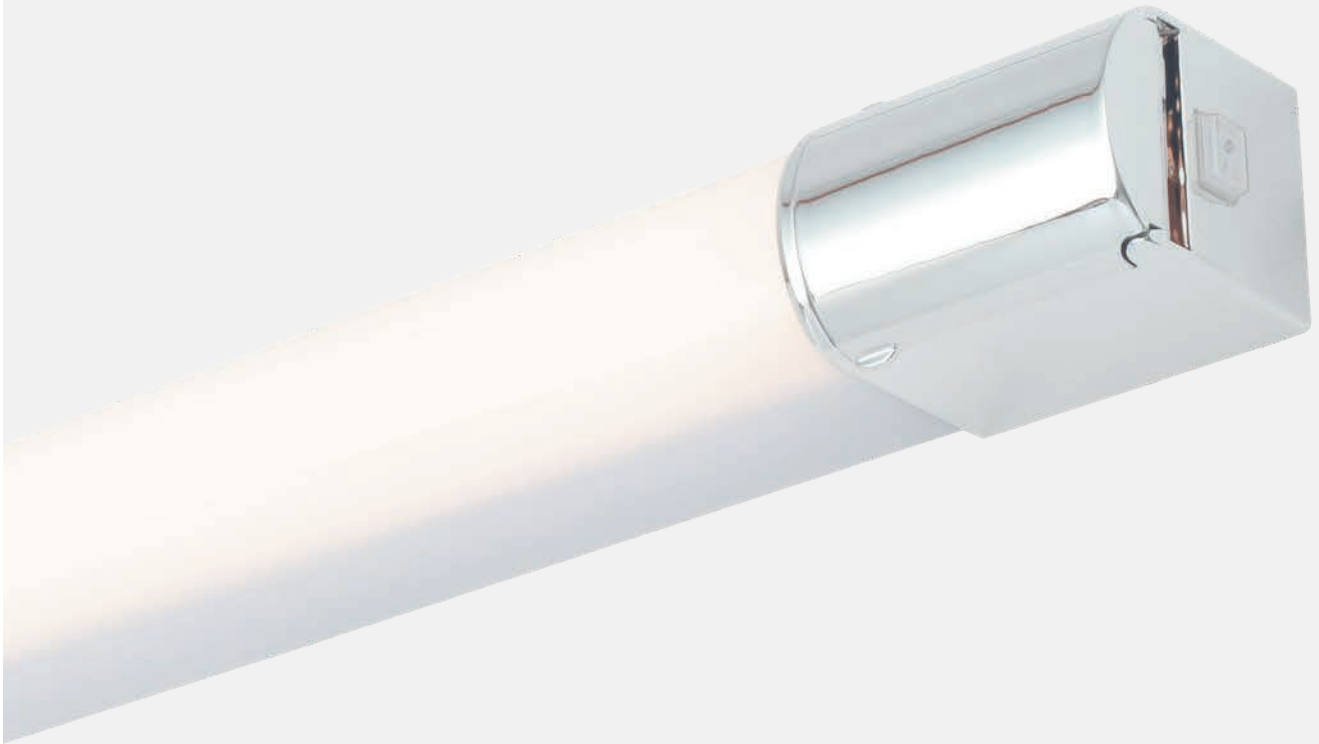

1100
Lumens

IP44

- Integrated shaver socket
- Bathroom zone 2
- Polycarbonate construction
- 12W LED module (SMD)
- K: 4000
- Lm: 1100
- Lm/W: 91
- CRI: 80
- Hrs: 20,000