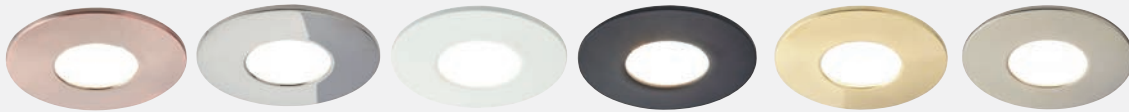

NEW

900 Lumens

CCT

FAST FIT

- Dimmable
- Fire rated
- Colour changing technology
- Switch between 3000K/4000K/6000K
- Fast fit terminals
- Available in 7 finishes
- 8W LED module (SMD)
- Lm: 900
- Lm/W: 112.5
- CRI: 80
- Hrs: 50,000