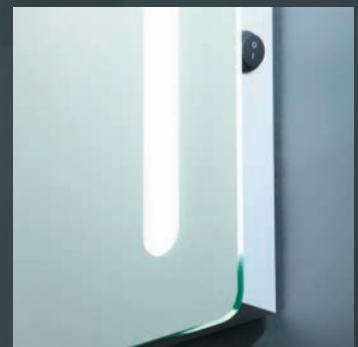

ECTI

Illuminated Bathroom Mirror

Shaver
Socket

IP44
Rated

5000K
DW

Class 1

6.65kg

Code	Description	Lamp	Dimensions
SPA-34035	Ecti Illuminated Bathroom Mirror	12W LED	H:700mm W:500mm Proj:56mm