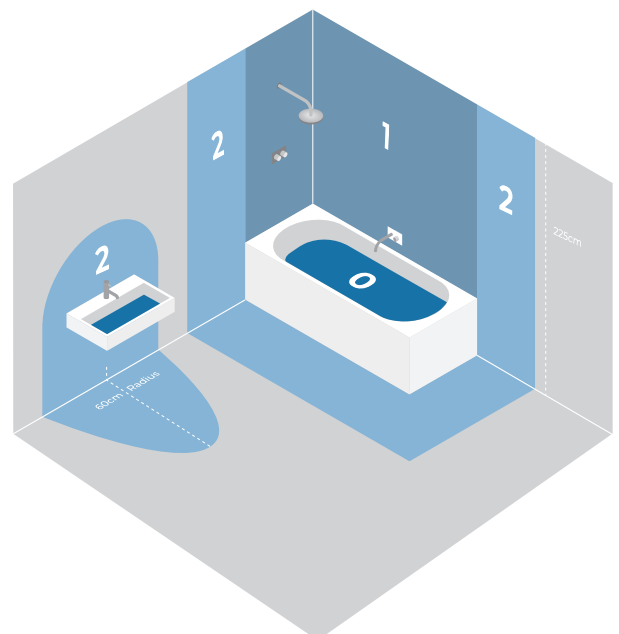

Zone 0 ≥ IPX7

Inside bath or shower. Only 12V AC rms or 30V ripple-free DC SELV fittings with a minimum rating of IPX7 (protected against immersion in water). Transformers must be sited outside Zones 0,1,2.

Zone 2 ≥ IPX4

Covers an area 0.6 metres wide immediately next to, and all around Zone 1. The 60cm area around washbasins should also be treated as zone 2. The minimum rating is IPX4. If there is a likelihood of water jets being used for cleaning purposes in Zone 2, a minimum of IPX5 is required.

Zone 1 ≥ IPX5

The area above the bath or shower up to a height of 2.25 metres. Fittings must be rated at IPX5 or higher (protected from jets of water).

Outside Zones 0, 1 & 2

Covers any area outside Zones 0, 1 and 2. There is no IP requirement in this zone. Bathrooms are allowed to contain a socket outlet, this must be located 3 metres outside Zone 1. Lighting circuits and any socket-outlet circuit in a room containing a bath and/or shower must be provided with 30mA RCD protection.