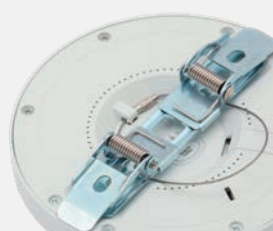

Fast-fit terminal connector

Recessed 3CCT switch

Self-lock inside

15mm super slim thickness

Multi-role bracket

Alu. inside for fast cooling

Built-in IC driver

Hook for anti-drop thread

42
Ceiling

Slideable spring multi-role bracket

600
Lumens

IP44

- Super slim design: 15mm thickness
- Can be recessed, ceiling mounted or wall surface mounted
- Push-fit, drag-detach bracket
- Anti-drop hoop for safety installation
- Fast-fit terminal connector
- 4 colours of magnetic rings available
- 12,000 hours LED lifetime
- Switch between 3000K/4000K/6000K