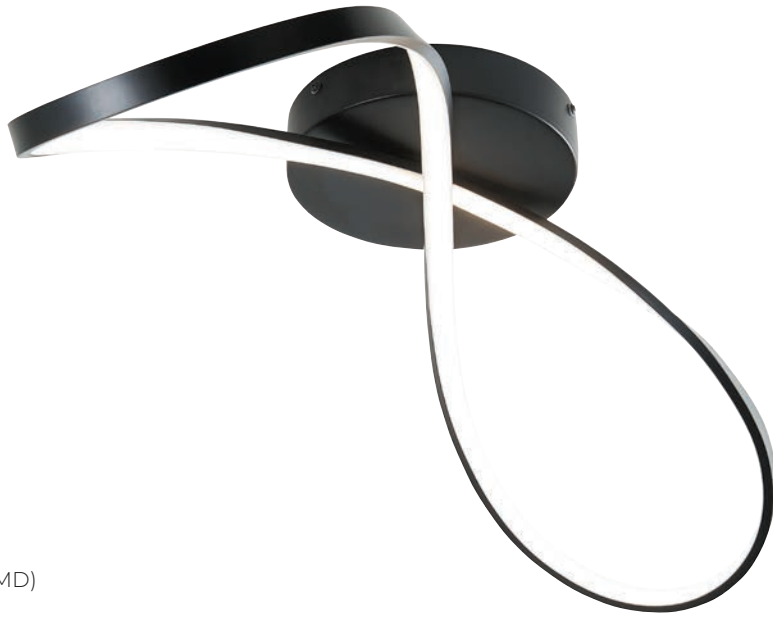

NEW

1000 Lumens

IP44

- 32W LED module (SMD)
- Lm/W: 34
- CRI: 80

DAFNI

LED Ceiling Light

IP44 Rated
Non Dimmable
4000K CW
Class 2
1.2kg

Code	Finish	Description	Power (w)	Colour (k)	Total Flux (lm)	Dimensions
SPA-36130-MBLK	Matt Black	NEW Dafni LED Ceiling Light	32W	4000k	1100	H:210mm W:845mm L:240mm

13
New Range

NEW

400 Lumens

IP44