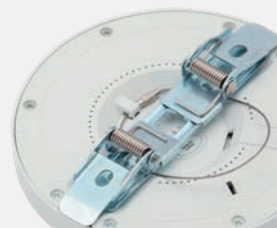

1800
Lumens

IP44

- Super slim design: 15mm thickness
- Can be recessed, ceiling mounted or wall surface mounted
- Push-fit, drag-detach bracket
- Anti-drop hoop for safety installation
- Fast-fit terminal connector
- 4 colours of magnetic rings available
- 12,000 hours LED lifetime
- Switch between 3000K/4000K/6000K