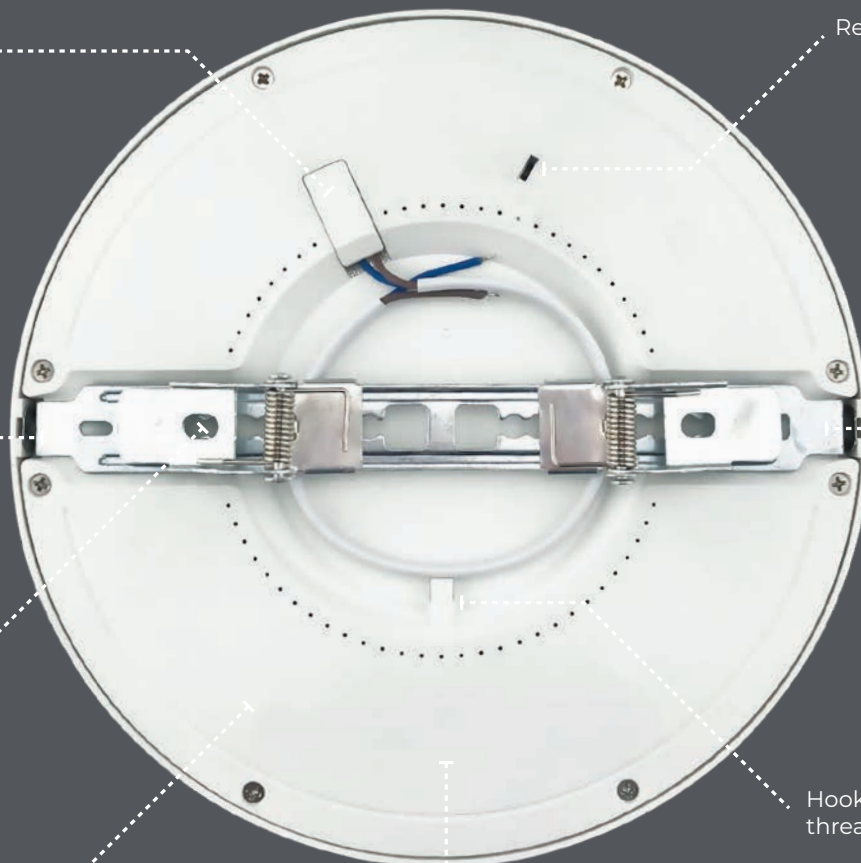

Fast-fit terminal connector

Recessed 3CCT switch

Self-lock inside

15mm super slim thickness

Multi-role bracket

Alu. inside for fast cooling

Built-in IC driver

Hook for anti-drop thread