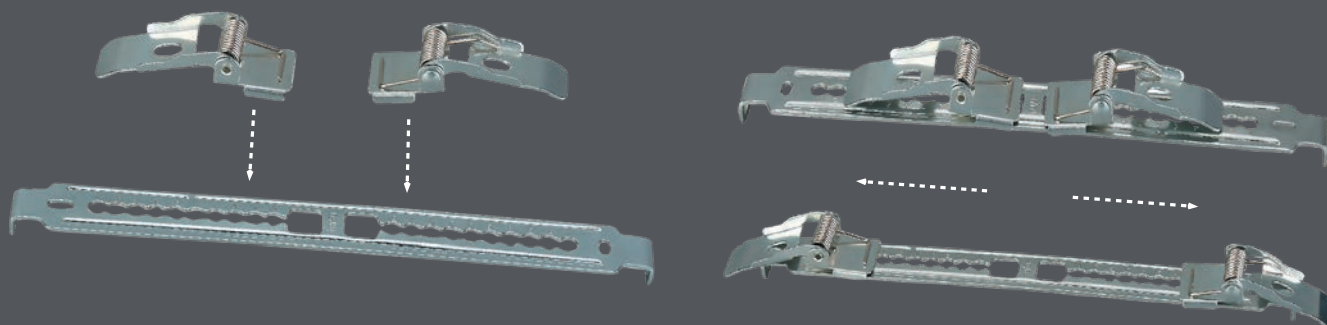

Fast-fit terminal connector

Recessed 3CCT switch

Self-lock inside

15mm super slim thickness

Multi-role bracket

Alu. inside for fast cooling

Built-in IC driver

Hook for anti-drop thread

42
Ceiling

Slideable spring multi-role bracket

600
Lumens

IP44

- Super slim design: 15mm thickness
- Can be recessed, ceiling mounted or wall surface mounted
- Push-fit, drag-detach bracket
- Anti-drop hoop for safety installation
- Fast-fit terminal connector
- 4 colours of magnetic rings available
- 12,000 hours LED lifetime
- Switch between 3000K/4000K/6000K