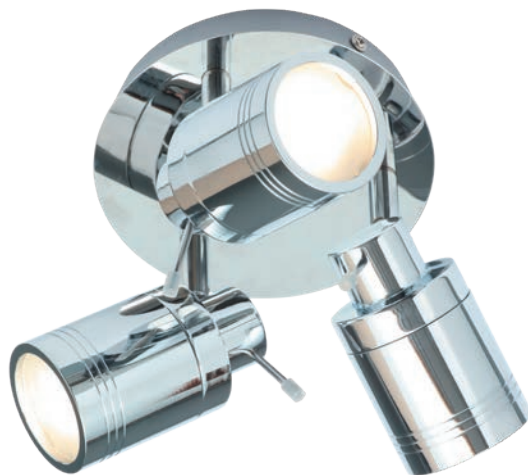

IP44

- Available in 3 finishes
- Directable spotlights

SCORPIUS

3 Light Spotlight

Code	Finish	Description	Lamp	Dimensions
SPA-27405-CHR	Chrome			
SPA-27405-MBLK	Matt Black	Scorpilus 3 Light Spotlight	3 x 7W max LED GU10	L:280mm W:220mm H:140mm
SPA-27405-BRS	Brass			

IP44