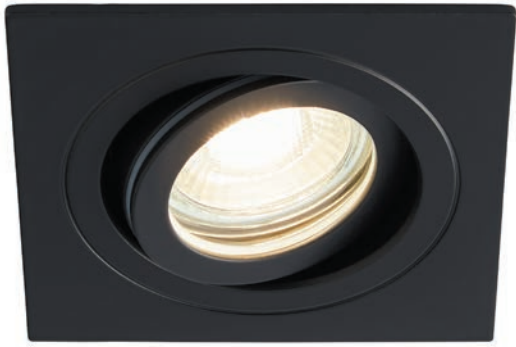

NEW
COLOUR
OPTION

IP65

Tilted

Fixed

- Die-cast aluminium with glass lens
- Adjustable tilt, max 40°
- Available in 6 finishes

CALI

Tiltable Downlight

Code	Description	Finish	Lamp	Dimensions
SPA-30841-BRCOP	Cali Tiltable Downlight	Brushed Copper NEW	1 x 7W max LED GU10	Dia:92mm H:115mm Cutout:78mm
SPA-30841-MWHT		Matt White		
SPA-30841-MBLK		Matt Black		
SPA-30842-CHR		Chrome		
SPA-30842-SBRS		Satin Brass		
SPA-30842-SCHR		Satin Chrome		

NEW

IP65

Tilted

Fixed

- Die-cast aluminium with glass lens
- Adjustable tilt, max 40°
- Available in 6 finishes

CALI

Square Tiltable Downlight

Code	Description	Finish	Lamp	Dimensions
SPA-38577-BRCOP	Cali Square Tiltable Downlight	Brushed Copper	1 x 7W max LED GU10	L:82mm W:82mm H:115mm Cutout:78mm
SPA-35724-MWHT		Matt White		
SPA-35725-MBLK		Matt Black		
SPA-35727-CHR		Chrome		
SPA-35723-SBRS		Satin Brass		
SPA-35726-SCHR		Satin Chrome		