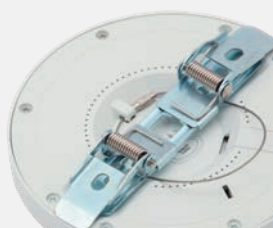

- Super slim design: 15mm thickness
- Can be recessed, ceiling mounted or wall surface mounted
- Push-fit, drag-detach bracket
- Anti-drop hoop for safety installation
- Fast-fit terminal connector
- 4 colours of magnetic rings available
- 12,000 hours LED lifetime
- Switch between 3000K/4000K/6000K

• Multi-role bracket and CCT switch