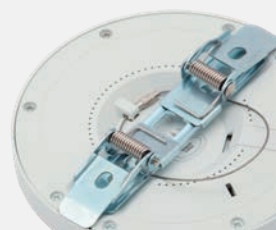

2400
Lumens

IP44

- Super slim design: 15mm thickness
- Can be recessed, ceiling mounted or wall surface mounted
- Push-fit, drag-detach bracket
- Anti-drop hoop for safety installation
- Fast-fit terminal connector
- 4 colours of magnetic rings available
- 12,000 hours LED lifetime
- Switch between 3000K/4000K/6000K