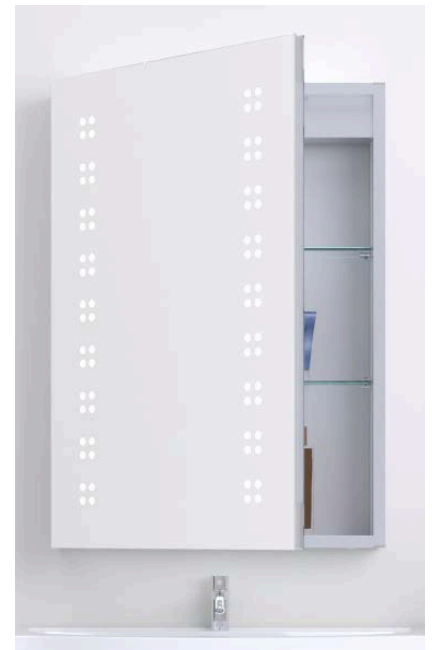

- Touch switch
- Demister pad
- Charging socket for shaver or toothbrush
- Two glass shelves
- Double sided mirror door

MIR102

£479.00

Frame 700x500mm LED Mirror Cabinet

- Sensor switch
- Demister pad
- Charging socket for shaver or toothbrush
- Two glass shelves
- Double sided mirror door

MIR103

£499.00

Fine 700x500mm LED Mirror Cabinet

- Sensor switch
- Demister pad
- Charging socket for shaver or toothbrush
- Two glass shelves
- Double sided mirror door

MIR104

£409.00

Link 700x500mm LED Mirror Cabinet

- Sensor switch
- Demister pad
- Charging socket for shaver or toothbrush
- Two glass shelves
- Double sided mirror door

MIR105

£409.00

Kandy 700x500mm LED Mirror Cabinet

- Sensor switch
- Demister pad
- Charging socket for shaver or toothbrush
- Two glass shelves
- Double sided mirror door