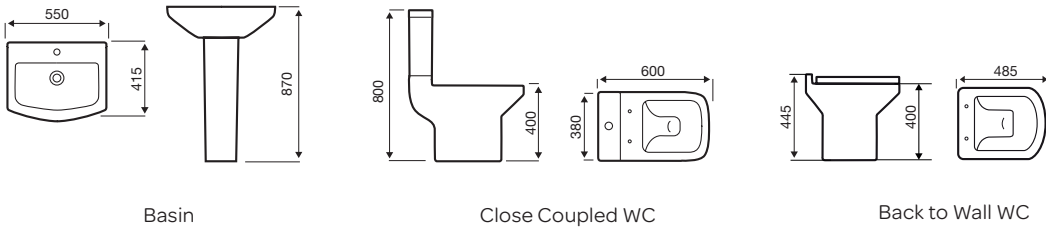

Bijou

Project

Milton

Ozone

Trim

Basin

Close Coupled WC

Back to Wall WC