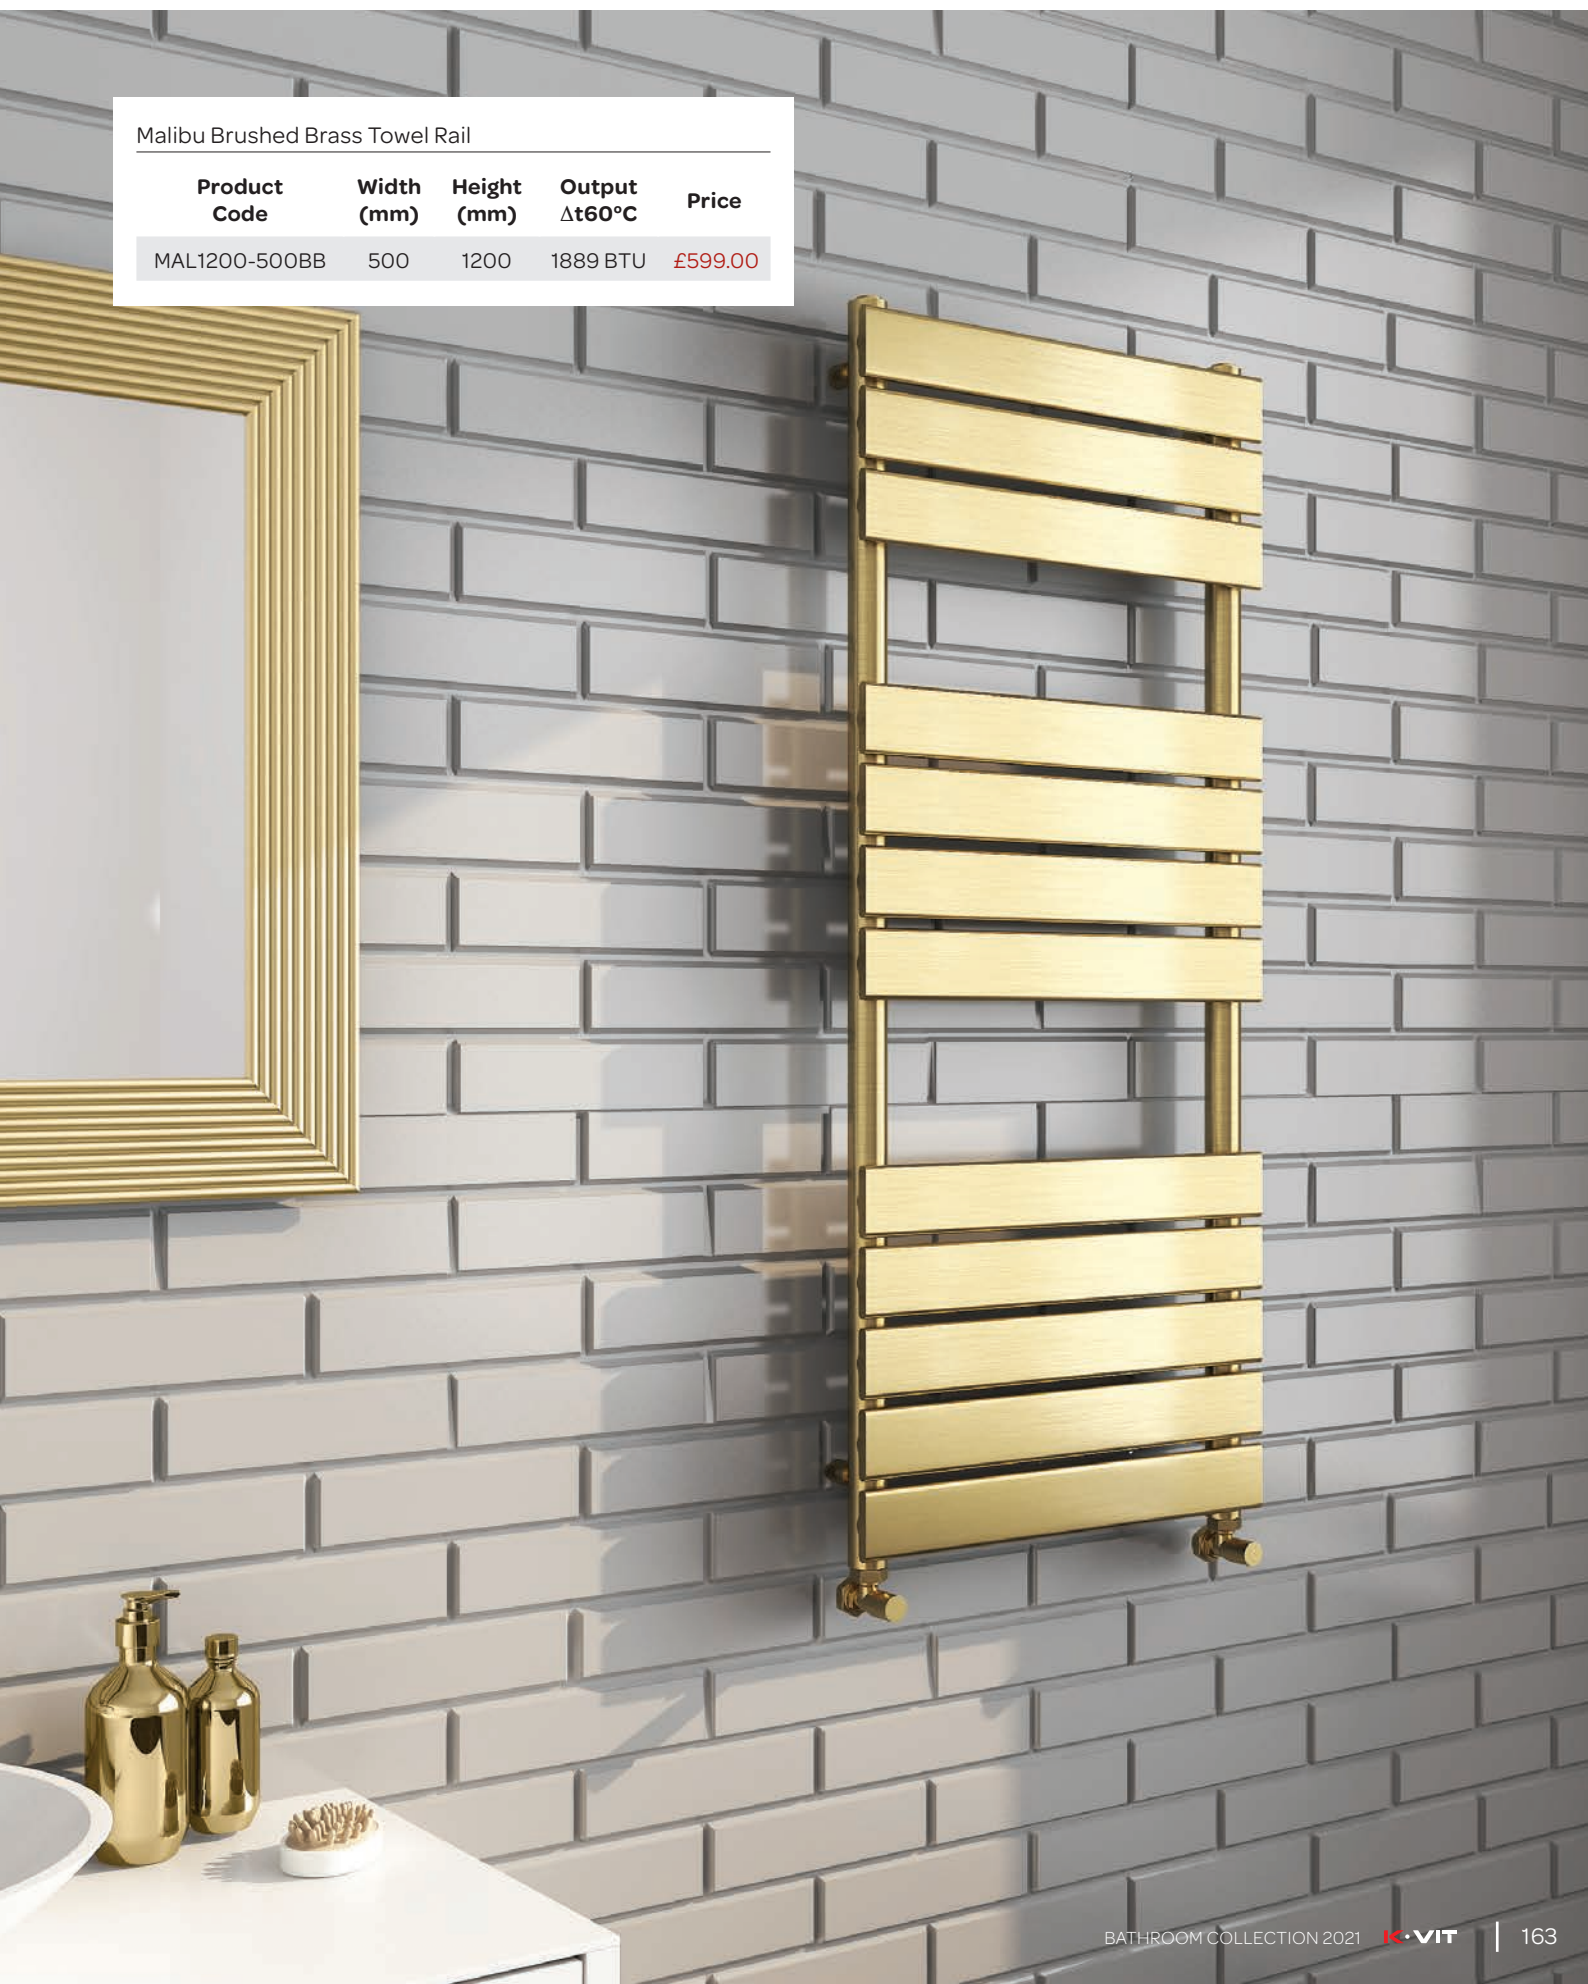

 Brushed Brass 5 Year Guarantee

Malibu

Malibu Brushed Brass Towel Rail

Product Code	Width (mm)	Height (mm)	Output $\Delta t60^{\circ}\text{C}$	Price
MAL1200-500BB	500	1200	1889 BTU	£599.00

Oregon

5 Year
Guarantee