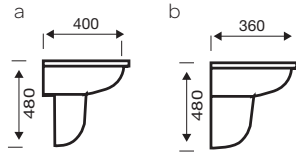

Back to Wall WC

Lifestyle

550mm 1th Basin

450mm & 500mm 1th Basin

360mm & 450mm 2th Basin

480mm Corner Basin

500mm (a) & 450mm (b) Basin & Semi ped

Close Coupled WC