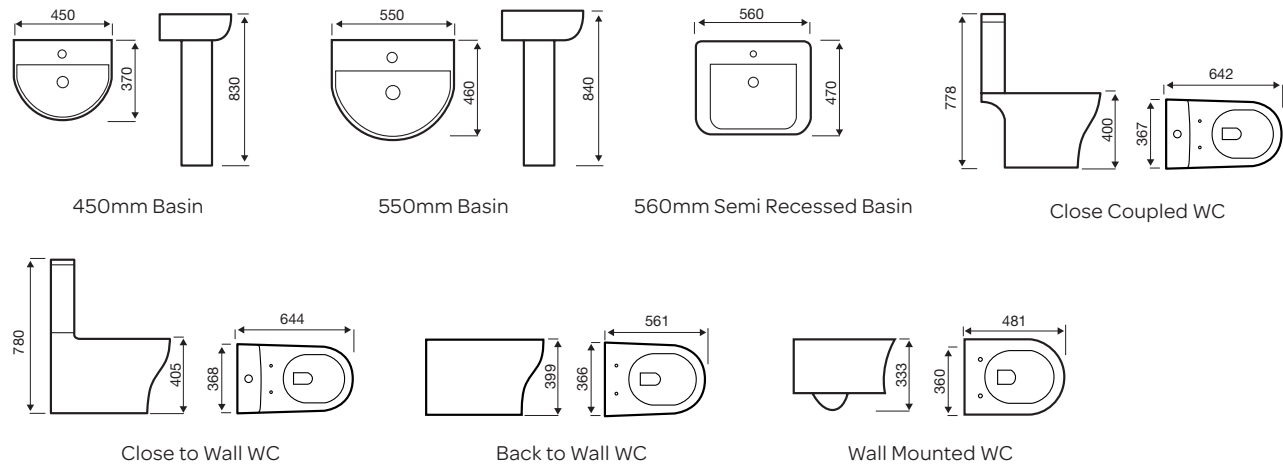

Close to Wall WC

Comfort Height WC

Back to Wall WC

Kameo

450mm Basin

550mm Basin

560mm Semi Recessed Basin

Close Coupled WC