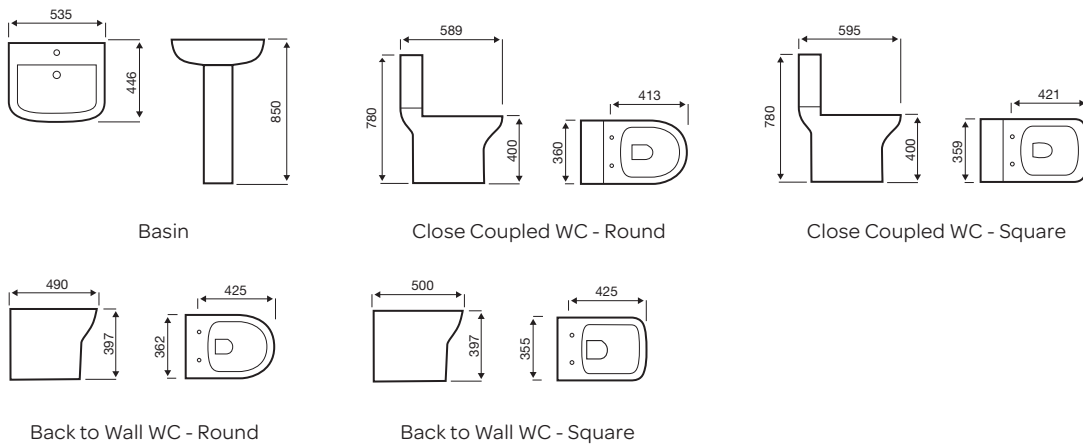

Korsika

Bijou

Project

Milton

Ozone