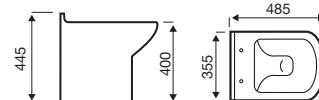

Back to Wall WC