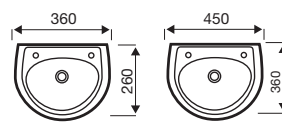

Back to Wall WC

Lifestyle

550mm 1th Basin

450mm & 500mm 1th Basin

360mm & 450mm 2th Basin

480mm Corner Basin

500mm (a) & 450mm (b) Basin & Semi ped

Close Coupled WC