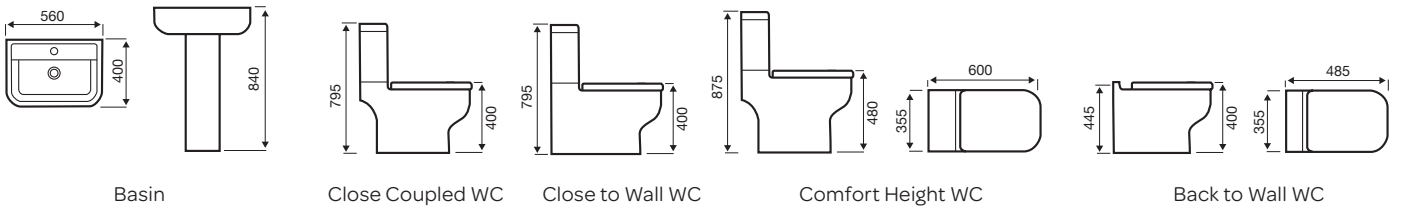

Options 600

Basin

Close Coupled WC

Close to Wall WC

Comfort Height WC

Back to Wall WC