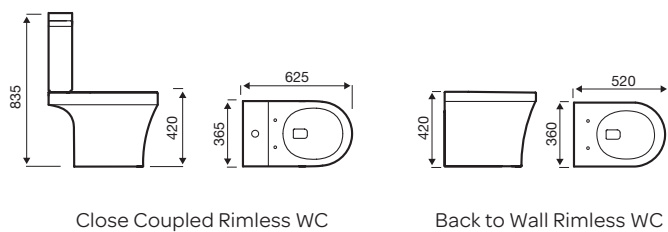

Bijou

Project

Milton

Ozone

Trim

Basin

Close Coupled WC

Back to Wall WC