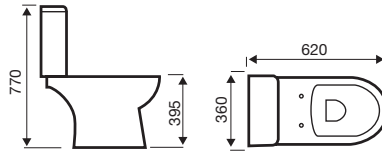

Back to Wall WC

Lifestyle

550mm 1th Basin

450mm & 500mm 1th Basin

360mm & 450mm 2th Basin

480mm Corner Basin

500mm (a) & 450mm (b) Basin & Semi ped

Close Coupled WC