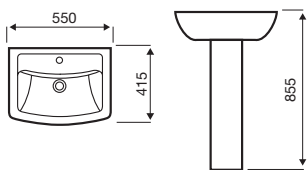

Lifestyle

Pure

Basin

Studio

Genoa