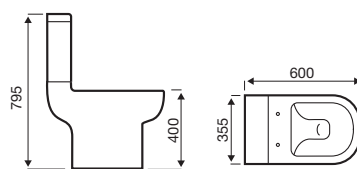

Close Coupled WC