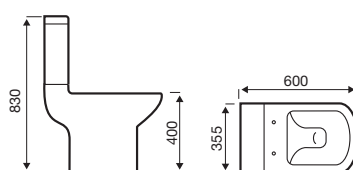

Close Coupled WC