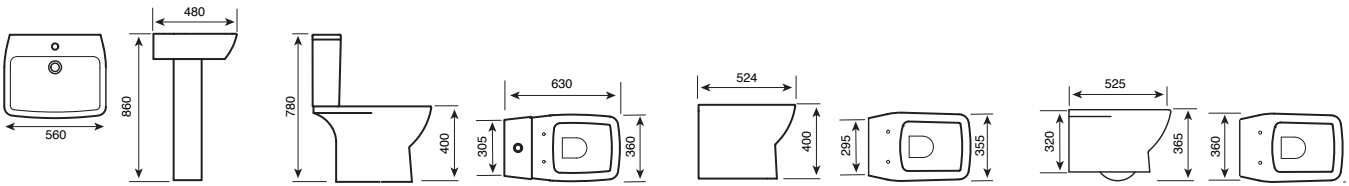

Evoque

Basin

Close Coupled WC

Back to Wall WC

Wall Hung WC