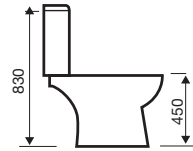

Comfort Height WC