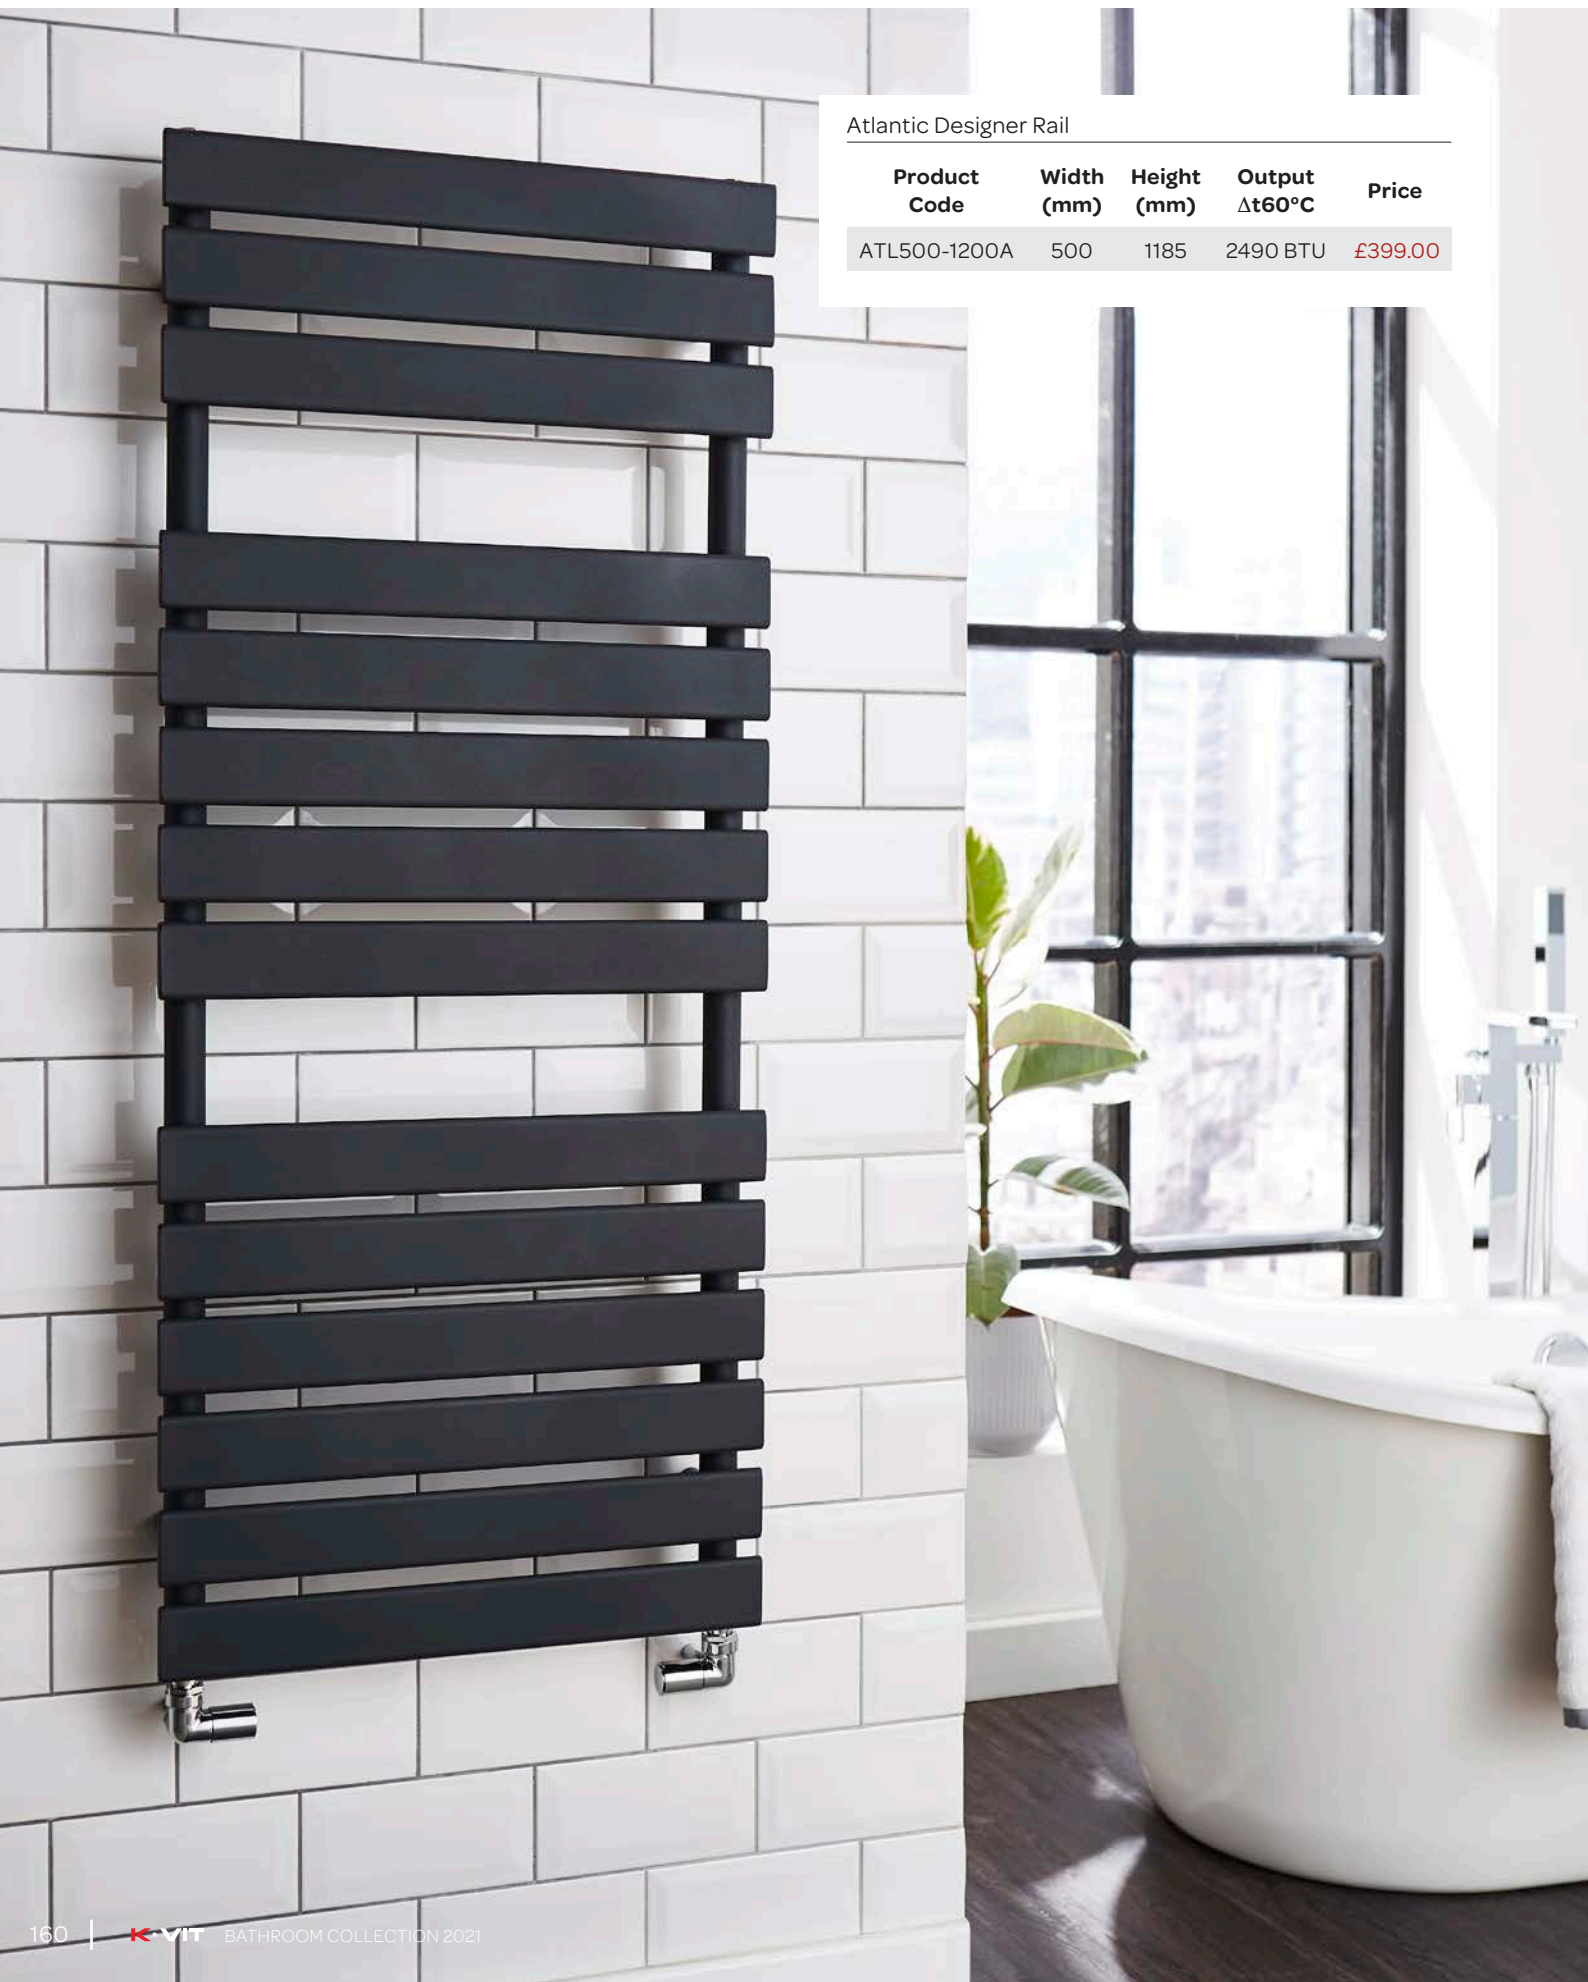

Atlantic

M Matt Finish

5 5 Year Guarantee

Atlantic Designer Rail

Product Code	Width (mm)	Height (mm)	Output $\Delta t60^{\circ}\text{C}$	Price
ATL500-1200A	500	1185	2490 BTU	£399.00