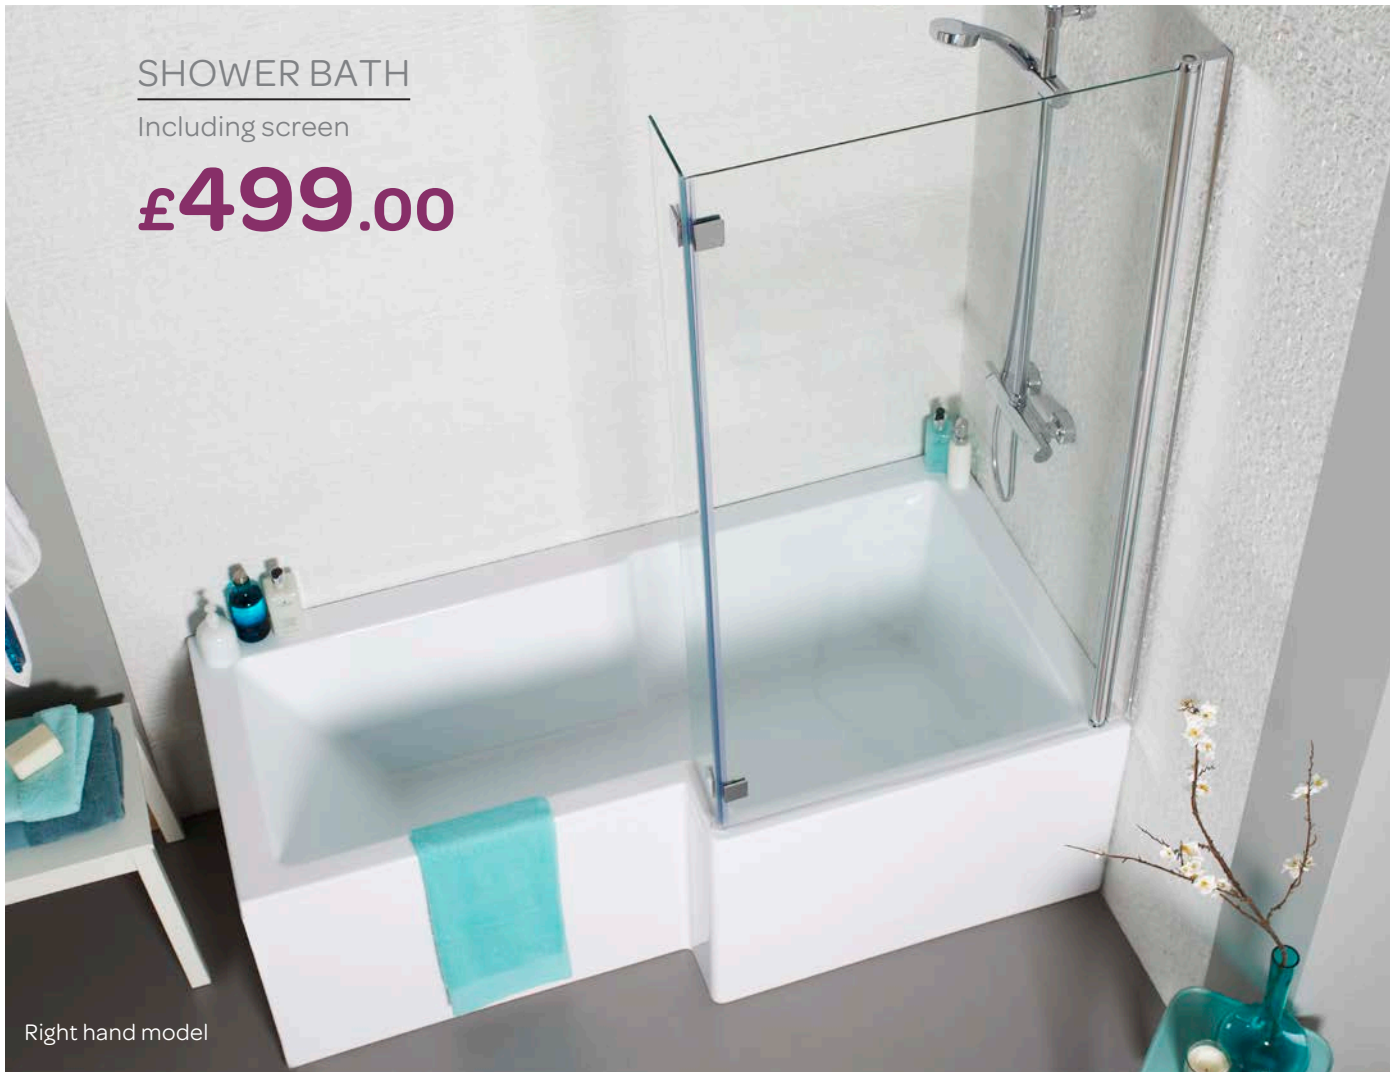

BAT199AS

£927.72

Baths & Panels

Freestanding Baths	40
Baths	42-45
Bath Shower Screens	46-47
Bath Panels	48

Baths

Right hand model

Tetris Squared Shower Bath

1500 x 850mm			1700 x 850mm		
Left Hand	BAT045TE	£261.00	Left Hand	BAT040TE	£261.00
Right Hand	BAT044TE	£261.00	Right Hand	BAT041TE	£261.00
1600 x 850mm			1800 x 850mm		
Left Hand	BAT047TE	£261.00	Left Hand	BAT037TE	£299.00
Right Hand	BAT048TE	£261.00	Right Hand	BAT038TE	£299.00

Baths

SHOWER BATH

Including screen

£489.00

Left hand model

Adapt P Shaped Shower Bath

1500 x 850mm		1700 x 850mm			
Left Hand	BAT024AD	£261.00	Left Hand	BAT020AD	£261.00
Right Hand	BAT023AD	£261.00	Right Hand	BAT021AD	£261.00