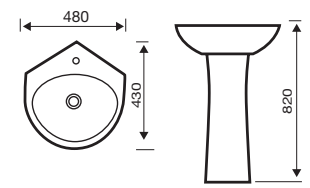

Back to Wall WC

Lifestyle

550mm 1th Basin

450mm & 500mm 1th Basin

360mm & 450mm 2th Basin

480mm Corner Basin

500mm (a) & 450mm (b) Basin & Semi ped

Close Coupled WC