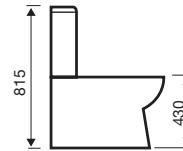

360mm & 450mm 2th Basin

Close to Wall WC