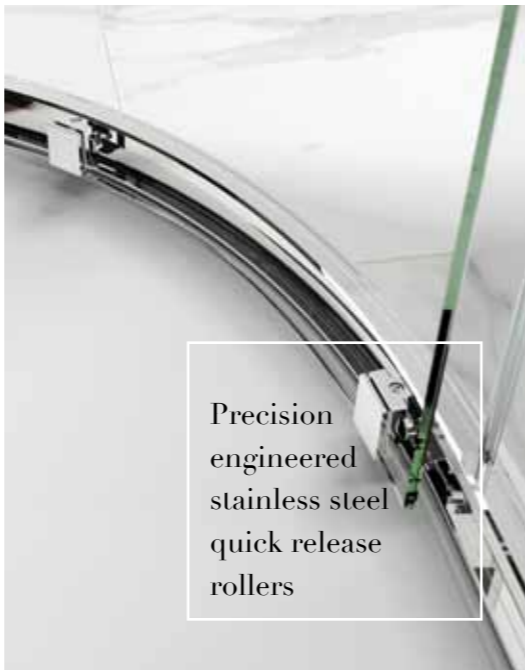

Precision engineered stainless steel quick release rollers