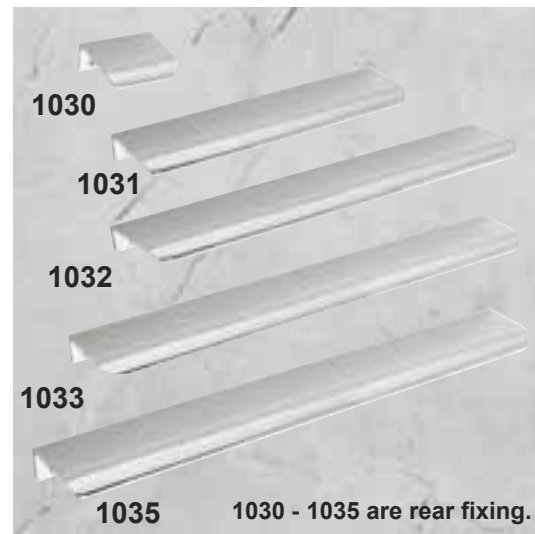

BEAUTIFUL  
TEXTURES

TEMPERATURE  
NEUTRAL

ANTI-BACTERIAL