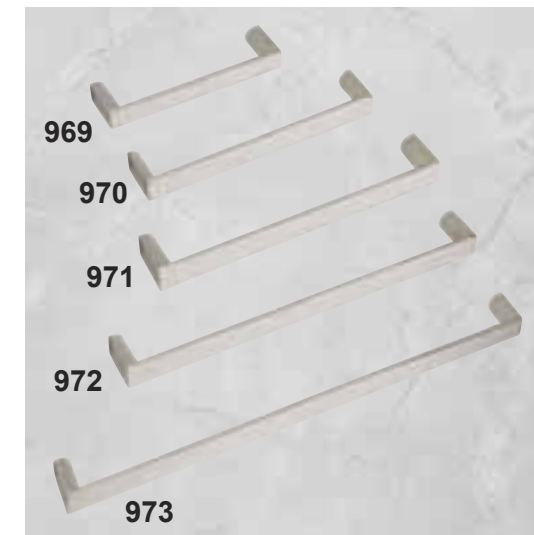

BEAUTIFUL  
TEXTURES

TEMPERATURE  
NEUTRAL

ANTI-BACTERIAL