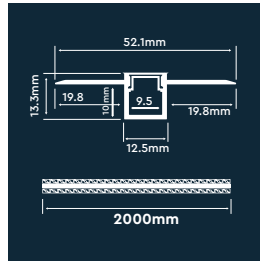

Mounting Kit - Recessed Type

SKU | CCT	Unit Colour	Box Qty	Trade Price
3360	Silver	50	£20.57