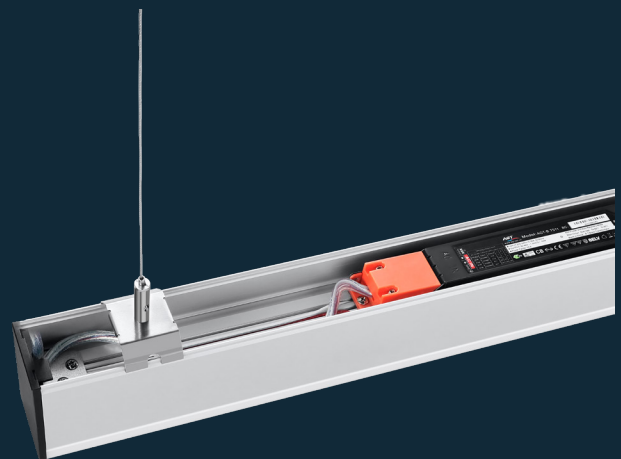

## Linear Lights

V-TAC LED Linear Lights are an energy-efficient, low-maintenance alternative to traditional linear fluorescent in industrial, commercial, and light assembly applications. It is the optimal solution for conventional lighting systems and excellent for new installations due to its low installation cost.