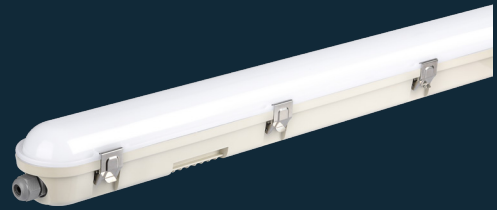

SAMSUNG LED
Illuminated

IP65 RATING

Non-Corrosive Batten

Introducing our complete Essentials range of IP65-rated waterproof fittings. Built with a durable, air-tight body allowing it to resist jets of water and dust — an essential feature for outdoor lighting.

Integrated Gear Tray Accessible Fittings

- Polycarbonate

- IP65

- 3 to 5 Year Warranty

- M Series SS Clips

---

120 LUMENS/W

SAMSUNG LED
Illuminated

05 YEARS WARRANTY*

SKU | CCT	Watts	Lumens	Type	Size	Box Qty	Trade Price
2120217 - 4000K 2120216 - 6500K	36	4320	STD	4 Ft	12	£38.57
20468 - 4000K 20469 - 6400K	36	4320	MS	4 Ft	12	£44.99
2120223 - 4000K 2120222 - 6500K	36	4320	EM	4 Ft	12	£94.57
2120215 - 4000K 2120214 - 6500K	48	5760	STD	5 Ft	12	£47.99
20470 - 4000K 20471 - 6400K	48	5760	MS	5 Ft	12	£54.00
2120221 - 4000K 2120220 - 6500K	48	5760	EM	5 Ft	12	£102.86