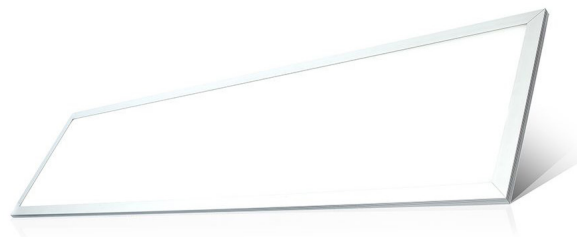

High Lumen Panels 120x30

20,000 Hours Lifespan
Aluminium + PMMA + PP
AC:200-240V,50/60Hz
IP20
2 Year Warranty

02 YEAR WARRANTY*

SKU | CCT	Watts	Lumens	Size(mm)	Box Qty	Trade Price
216256 - 3000K 216257 - 4500K 216258 - 6000K	29	3960	1195x295x12.5mm	1	£308.57