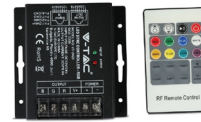

VT-2420 288W LED RGB CONTROLLER WITH 20 KEY RF REMOTE CONTROL

SKU	Box Qty	Trade Price
3339	60	£34.86