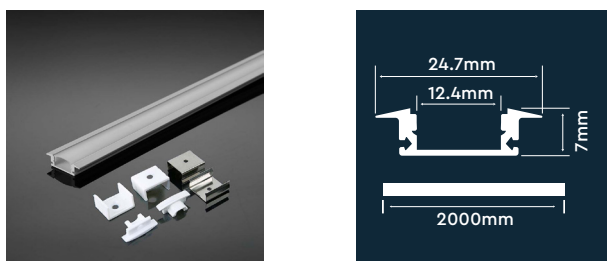

Mounting Kit -Surfaced Type

SKU | CCT	Unit Colour	Box Qty	Trade Price
3368	White	100	£8.29