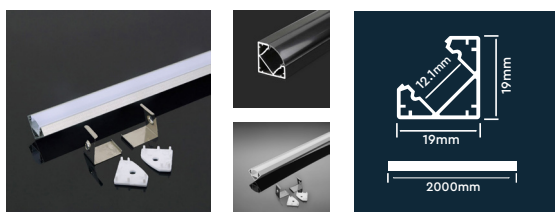

Mounting Kit -Corner Type

SKU | CCT	Unit Colour	Box Qty	Trade Price
3356	Silver	50	£11.43
2877	Black	50	£11.43
3364	White	100	£11.43