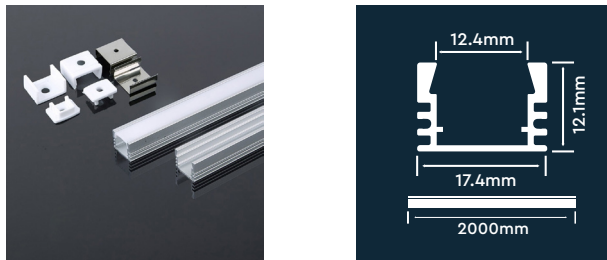

Mounting Kit -Surfaced Type

SKU | CCT	Unit Colour	Box Qty	Trade Price
3358	Silver	50	£8.14