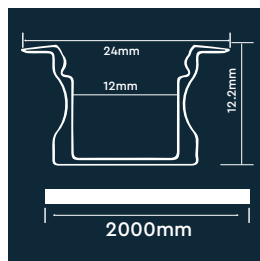

Mounting Kit - Recessed Type

SKU | CCT	Unit Colour	Box Qty	Trade Price
3351	Silver	80	£9.00