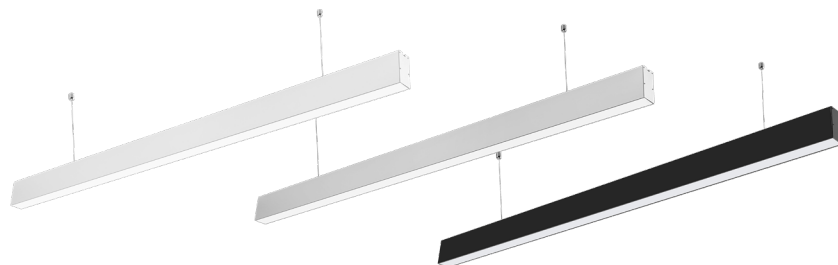

### 3-in-1 Linear Light

1.5m Wire Length

Upto 12 metres Linkable

IP20

SKU   CCT	Watts	Lumens	Type	Size	Unit Colour	Box Qty	Trade Price
<b>20060 - 3IN1</b>	40	2500	Suspended	1197x50x65mm	Black	10	<b>£101.57</b>

### Slim Linear Lights

1.5m Wire Length

Upto 12 metres Linkable

IP20

SKU   CCT	Watts	Lumens	Type	Size	Unit Colour	Box Qty	Trade Price
<b>21882 - 3000K</b> <b>21374 - 4000K</b> <b>21600 - 6400K</b>	40	3270	Suspended	1194x35x67mm	Black	12	<b>£88.57</b>
<b>21375 - 4000K</b> <b>21601 - 6400K</b>	40	3300	Suspended	1194x35x67mm	Silver	12	<b>£88.57</b>
<b>21602 - 6400K</b>	40	3270	Suspended	1194x35x67mm	White	12	<b>£88.57</b>