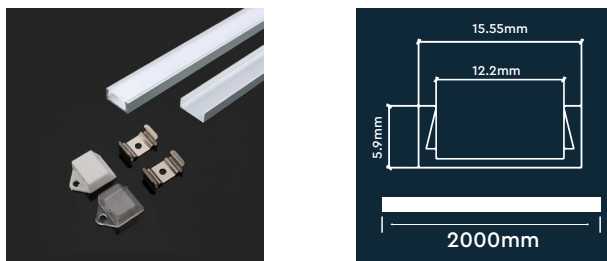

Mounting Kit -Surfaced Type

SKU | CCT	Unit Colour	Box Qty	Trade Price
3370	Silver	100	£5.57