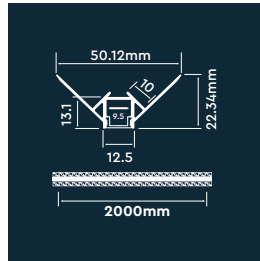

Mounting Kit - Recessed Type

SKU | CCT	Unit Colour	Box Qty	Trade Price
3361	Silver	50	£20.57