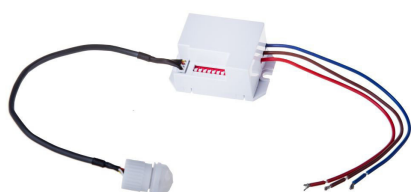

SKU	Unit Colour	Box Qty	Trade Price
5082	White	50	£10.43

Infrared Sensors

Sensor Type	Infrared
IP Rating	IP65
Detection Range	120°/360°
Detection Distance	3/6m(<24°C)
Detection Motion Speed	0.6-1.5m/s
Ambient Light	10LUX/2000LUX(choice)
Voltage	AC:220-240V, 50/60Hz
Rated Load	Max 400W LED
Size(mm)	36.8x25.5x55.4mm
Time Delay	5sec, 30sec, 1min, 3min, 5min, 8min(choice)
Body Type	Plastic