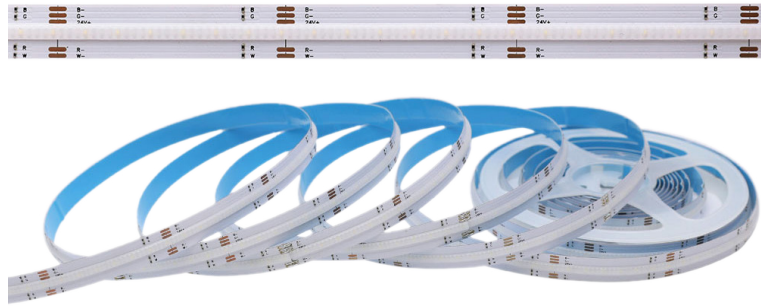

COB Striplights-RGB

SKU | CCT	Watts(W/m)	Lumens (Lm/m)	LED/m	Width(mm)	IP Rating	Box Qty	Trade Price
2880 - RGB	13W		420	10mm	IP20	50	£12.71

VT-2421 240W LED RGB CONTROLLER WITH 20 KEY RF REMOTE CONTROL-SMALL

SKU	Box Qty	Trade Price
3340	20	£24.57

VT-2420 288W LED RGB CONTROLLER WITH 20 KEY RF REMOTE CONTROL

SKU	Box Qty	Trade Price
3339	60	£34.86

CONNECTOR FOR LED COB STRIP 8MM-SINGLE HEAD

SKU	Box Qty	Trade Price
2663	50	£1.86

CONNECTOR FOR LED COB STRIP 8MM-DUAL HEAD

SKU	Box Qty	Trade Price
2664	50	£3.29

CONNECTOR FOR LED COB STRIP 10MM-SINGLE HEAD

SKU	Box Qty	Trade Price
2665	50	£1.86

CONNECTOR FOR LED COB STRIP 10MM-DUAL HEAD

SKU	Box Qty	Trade Price
2666	50	£3.29