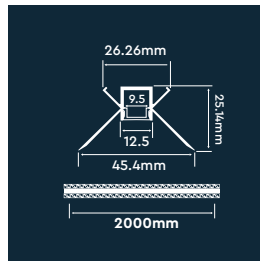

Mounting Kit - Recessed Type

SKU | CCT	Unit Colour	Box Qty	Trade Price
3362	Silver	50	£21.86