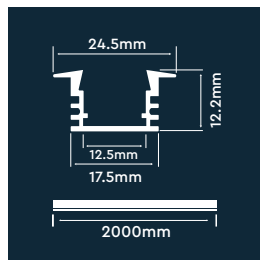

Mounting Kit - Recessed Type

SKU | CCT	Unit Colour	Box Qty	Trade Price
3357	Silver	50	£9.57