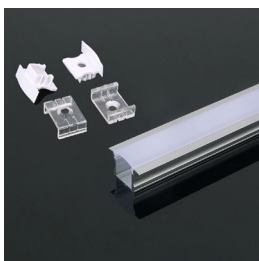

Mounting Kit - Recessed Type

SKU | CCT	Unit Colour	Box Qty	Trade Price
3351	Silver	80	£9.00