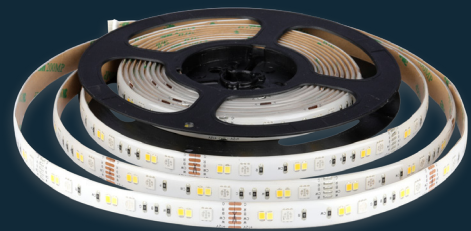

LED Smart Strip Light Kit

App Remote Control

Voice Control.
Alexa/Google Home
Compatible

Remote Controller

In-line Controller

2.1

RGB

3000K-6400K

SKU | CCT	Watts(W/m)	Lumens (Lm/m)	LED/m	Width(mm)	IP Rating	Box Qty	Trade Price
2699- RGB+3IN1	13	1200	90	10mm	IP65	20	£45.71