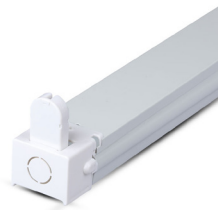

## Single Fitting

Iron

AC:200-240V, 50/60Hz

IP20

2 Year Warranty

SKU	Size(mm)	Box Qty	Trade Price
6052	615x45x50mm	20	<b>£7.86</b>
6054	1225x45x50mm	20	<b>£10.00</b>
6056	1520x45x50mm	20	<b>£12.86</b>