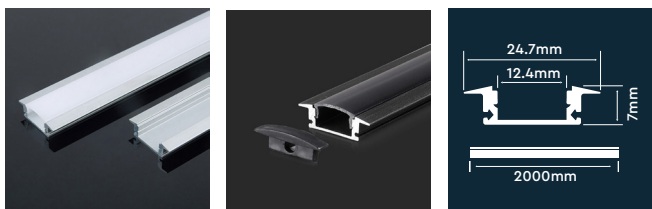

Mounting Kit -Recessed Type

SKU | CCT	Unit Colour	Box Qty	Trade Price
3350	Silver	100	£10.00
2875	Black	100	£10.00