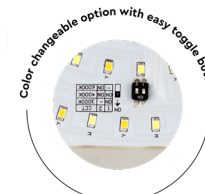

Slim Line LED Bulkhead - Large Base with 3-in-1 CCT

30,000 Hours Lifespan

Polycarbonate

AC:200-240V, 50/60Hz

IP65

5 Year Warranty

SKU | CCT	Watts	Lumens	Type	Size(mm)	Box Qty	Trade Price
20093 - 3IN1	20	1850	STD	380x78mm	10	£51.43
2120094 - 3IN1	20	1850	MS	380x78mm	10	£70.00
2120095 - 3IN1	20	1850	EM	380x78mm	10	£82.14
2120096 - 3IN1	20	1850	MS+EM	380x78mm	10	£100.00