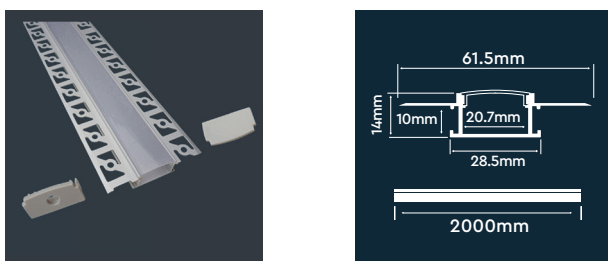

Mounting Kit -Recessed Type

SKU | CCT	Unit Colour	Box Qty	Trade Price
3359	Silver	50	£20.57