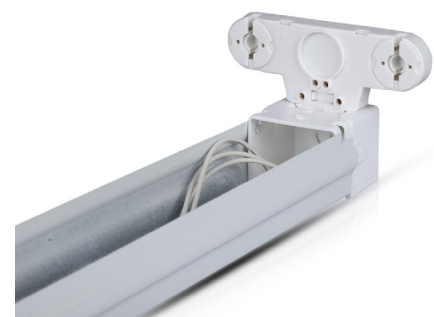

Double Fitting

Iron

AC:200-240V, 50/60Hz

IP20

2 Year Warranty

SKU	Size(mm)	Box Qty	Trade Price
6053	615x55x50mm	20	£9.29
6055	1225x55x50mm	12	£12.57
6057	1520x55x50mm	12	£14.29