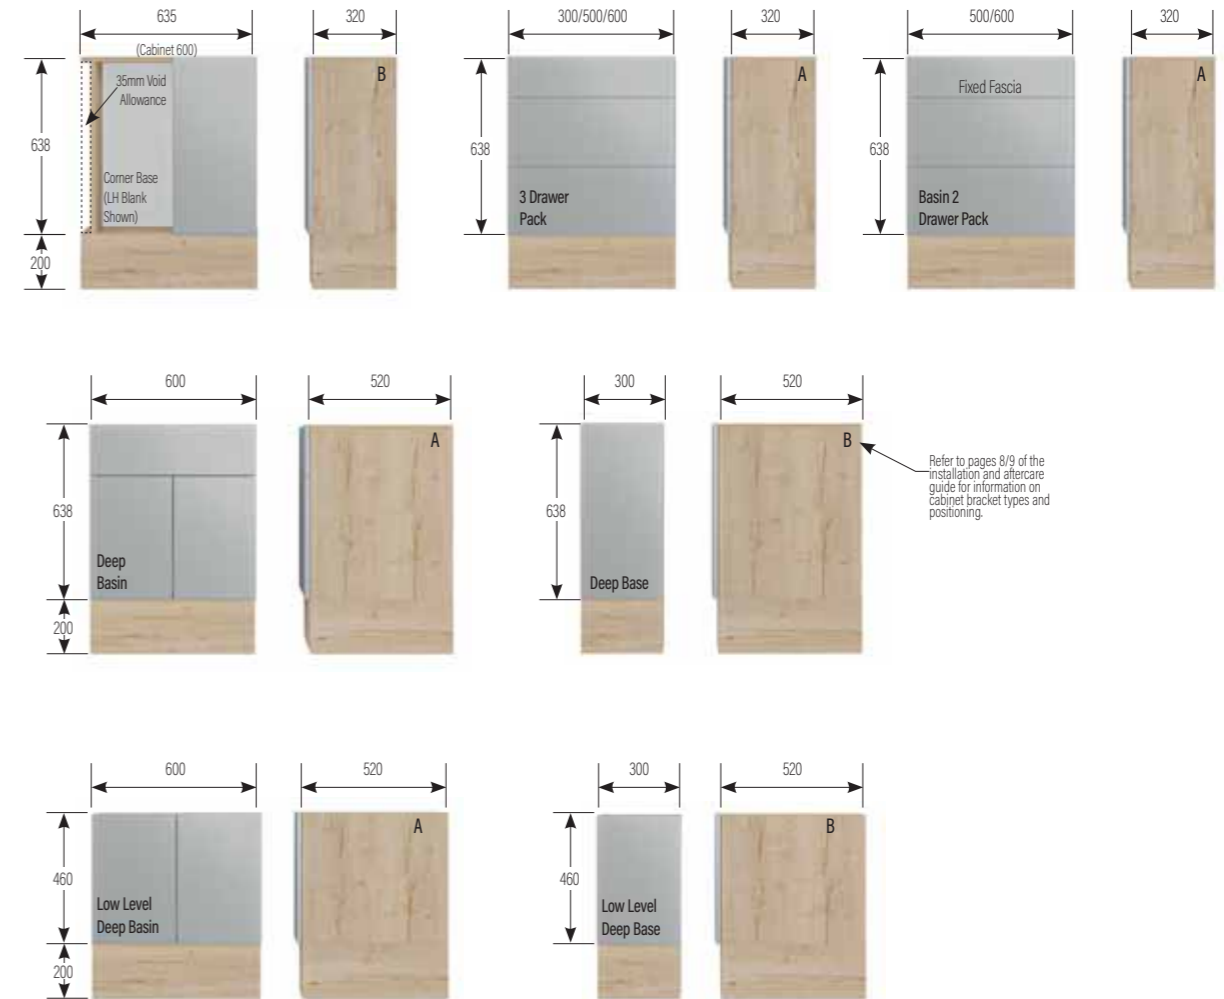

SPACE UNIT HEIGHT CONFIGURATIONS

Space cabinets available in sizes specified below.
Depths are excluding fascia