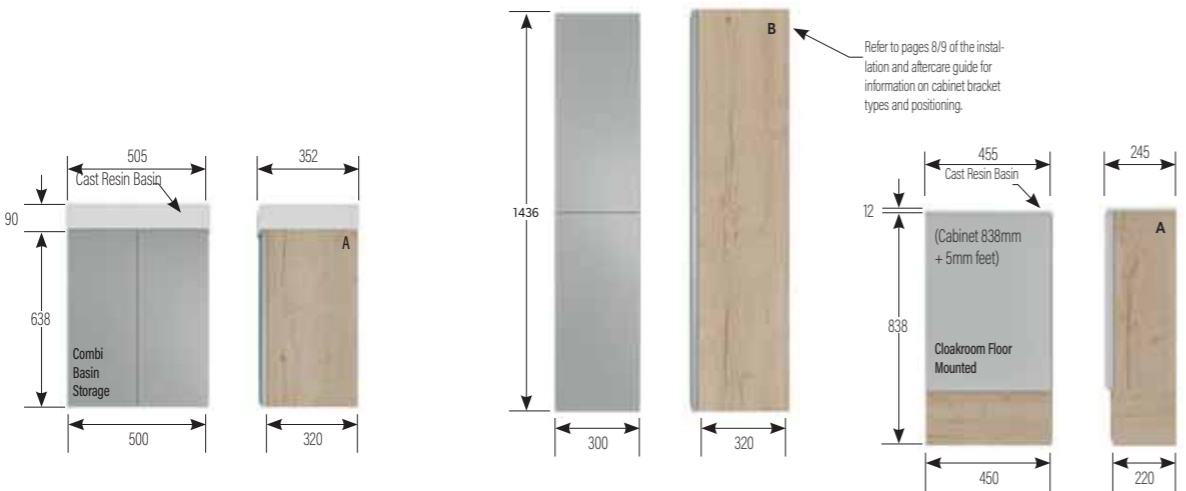

PLANNING

Style cabinets available in sizes as specified below.
Depths are excluding fascia