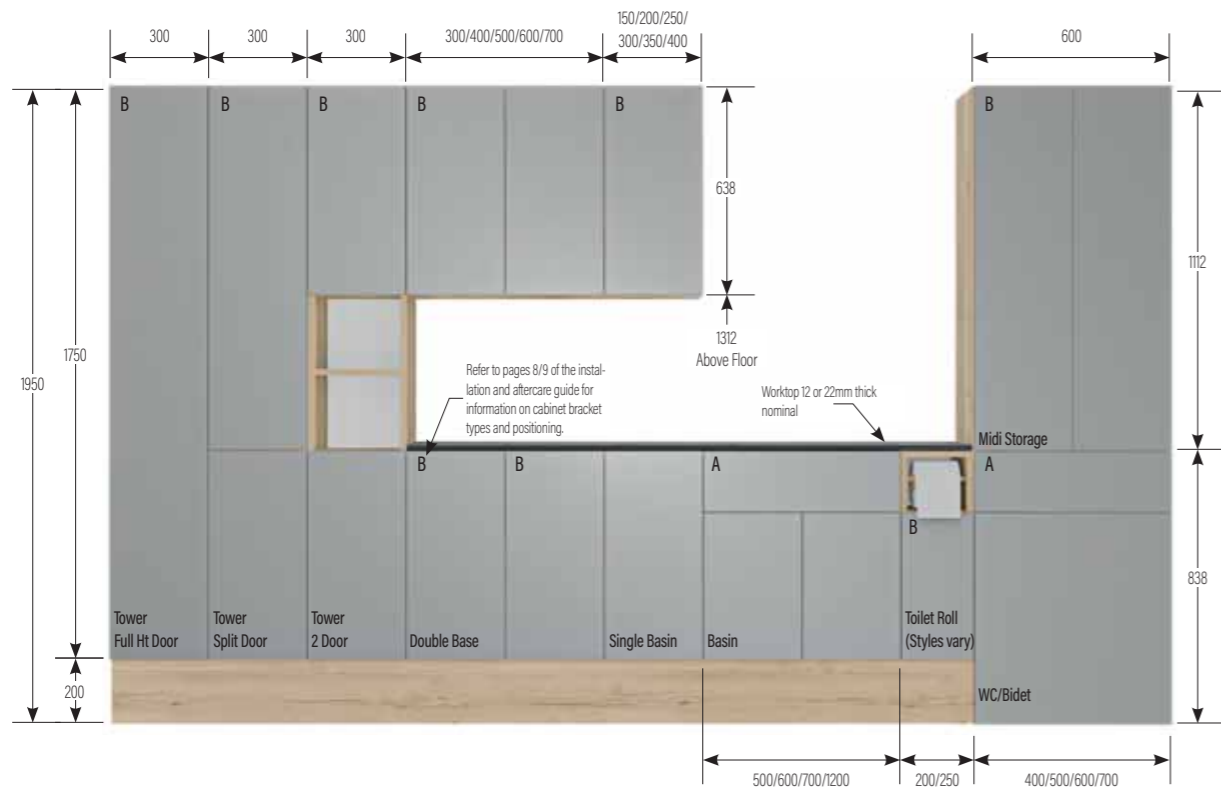

SPACE UNIT SIZE OPTIONS

Space cabinets available in both Slimline and Standard depths.
Slimline cabinet 200mm deep (excluding fascia).
Standard cabinet 320mm deep (excluding fascia).