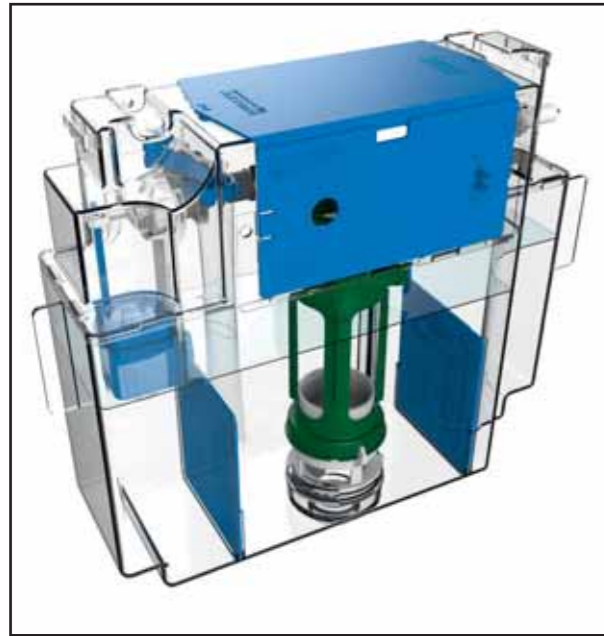

Concealed cisterns used within our furniture are manufactured in the UK by Thomas Dudley, whom are market leader within water technology.

Cisterns are supplied factory assembled, with top and front access panels and easy fit, push fit plumbing fittings.

Cisterns are factory set to 6ltr | 4ltr flush, however they can be quickly converted to 5ltr | 3ltr or 4ltr | 2.6ltr flush settings to offer further water saving opportunities.

When purchasing both cabinet and concealed cistern fittings from us, we will prepare the cabinet in advance of installation, to accept Thomas Dudley Vantage cistern.

This includes drilling and sealing the top fascia to accept the control button(s).

The Vantage cistern features a polystyrene insulation jacket, (exception 400mm width) which reduces noise and condensation, offering protection to your furniture and floor.

Delay fill hydroflo inlet valve ensures the cistern only starts to refill the cistern, once flushing is complete. We offer three flush control options

1. Dio. 51mm dual flush chrome plated button, offering a smooth pneumatic operation.

2. Palm Push. 51mm twin buttons, allowing for easy less abled operation.

3. Sensor. 40mm dual flush infrared sensor. Battery operated. Offering touch free hygienic operation by the wave of a hand.

See Price Guide for Furniture & Concealed Cistern Options and prices.

We strongly recommend Thomas Dudley Vantage concealed cisterns for use within bathroom furniture.

It is easy to fit, quiet in operation, protects against condensation and offer three control options. Crucially it is reliable and safe, holding WRAS accreditation and approved by the European water label scheme.

Please register your warranty within fourteen days of purchase with Thomas Dudley to activate the three year warranty.