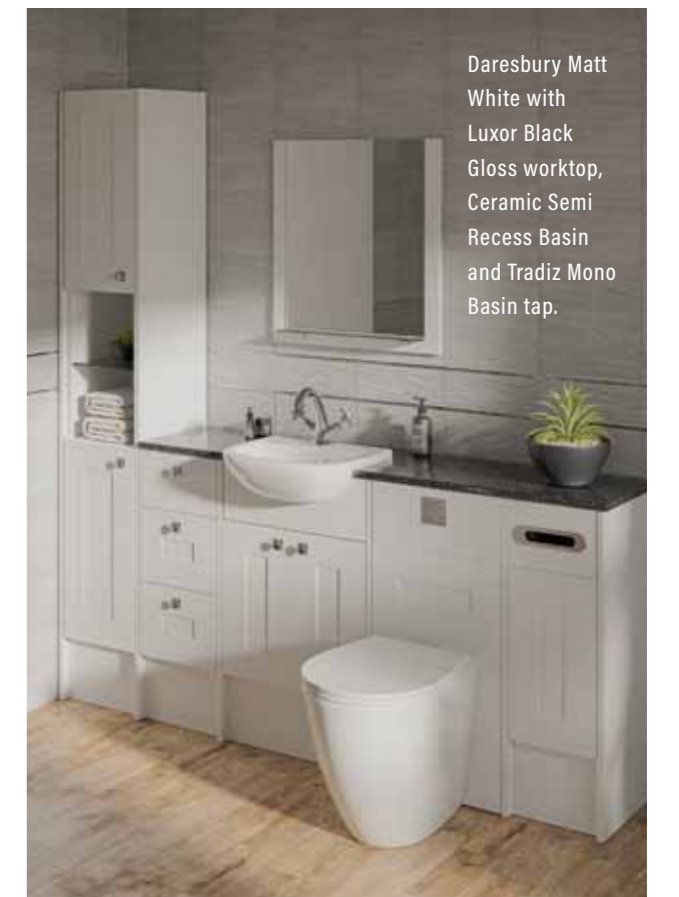

Daresbury Matt Kashmir shown with traditional Serenada BTW pan and basin. Hacienda Black worktops and optional T&G cladding only available in the Daresbury range. Handles BCHA893.

Daresbury Matt White with Luxor Black Gloss worktop, Ceramic Semi Recess Basin and Tradiz Mono Basin tap.