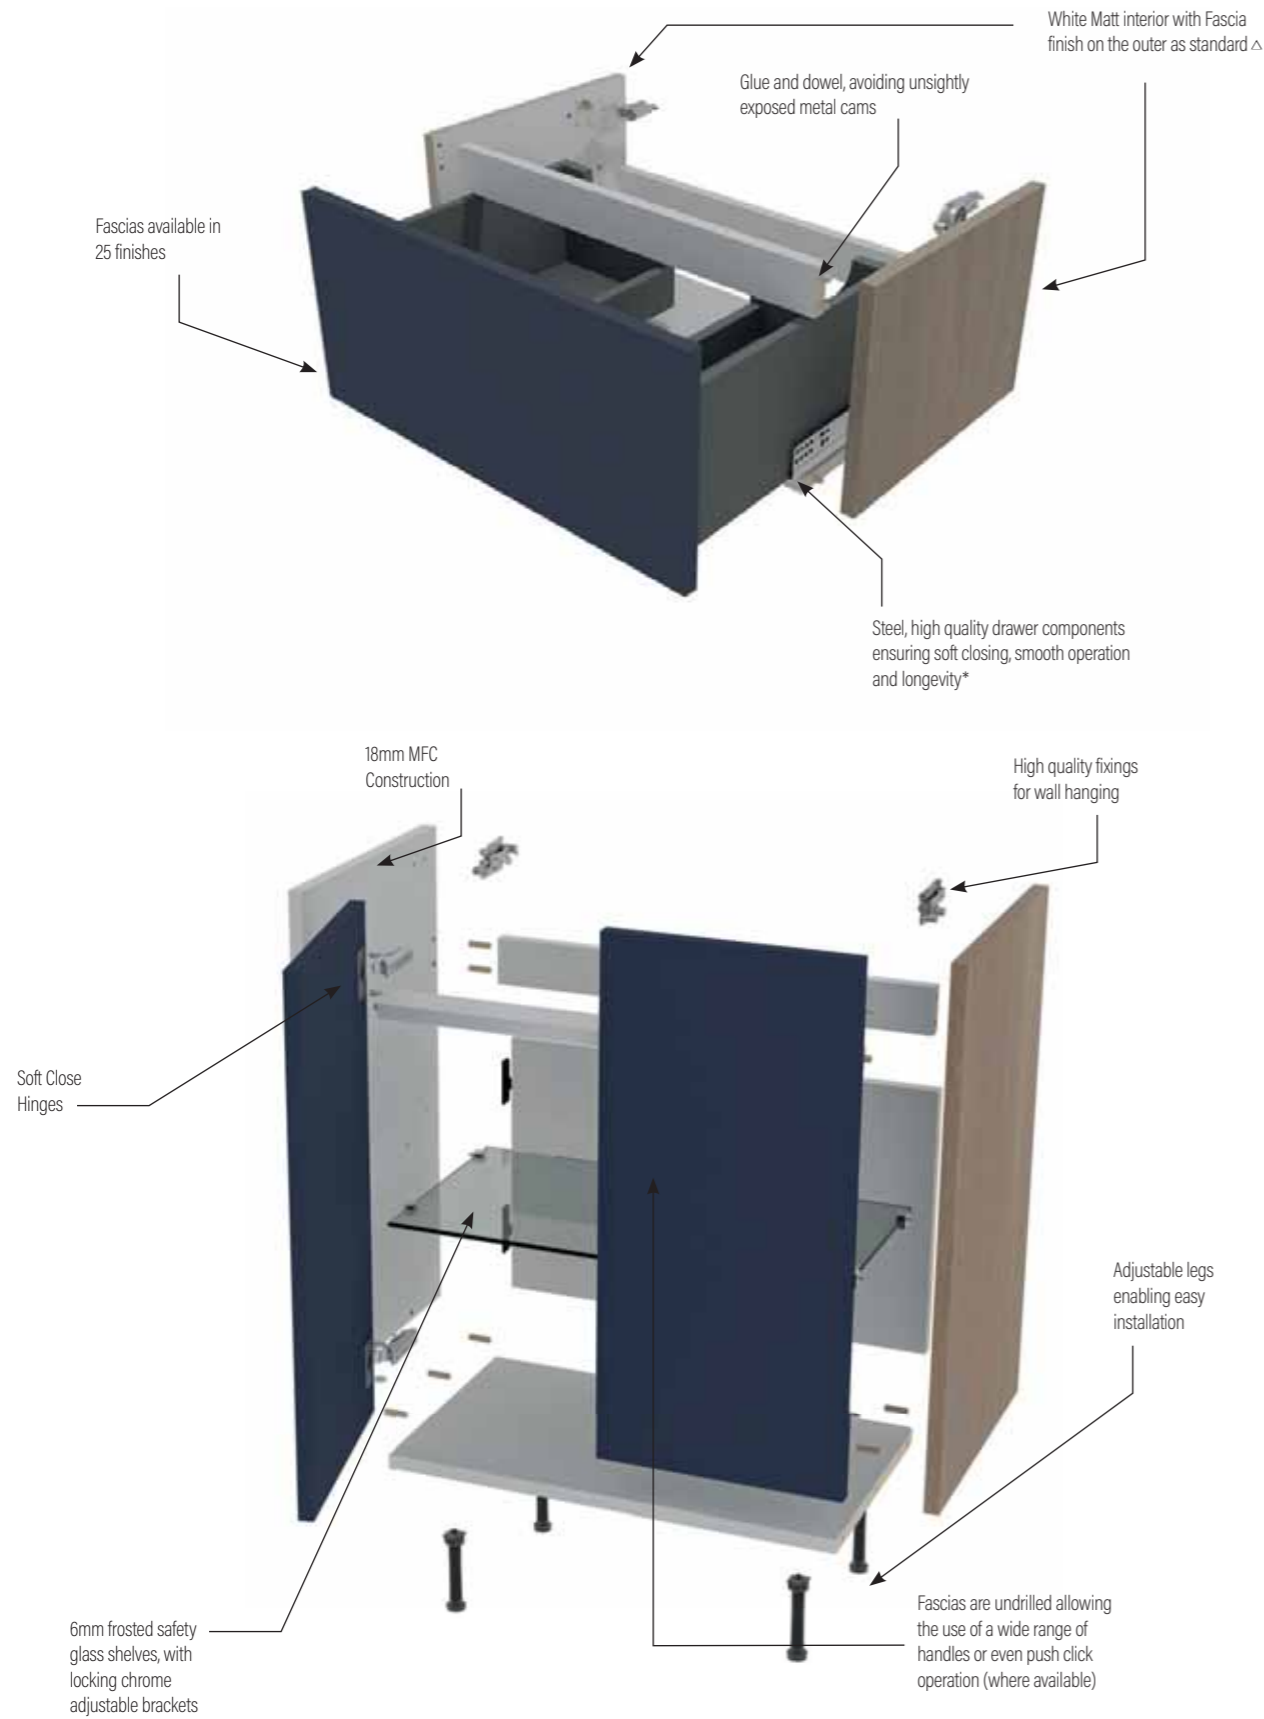

OUR CABINETS