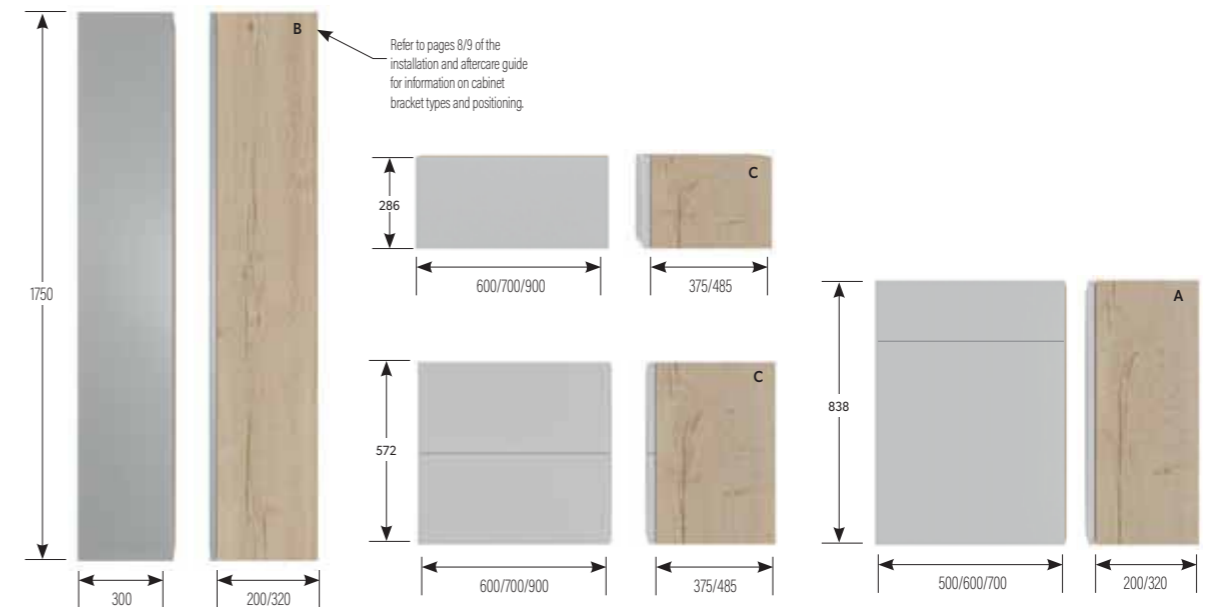

Design cabinets available in sizes as specified below.
Depths are excluding fascia