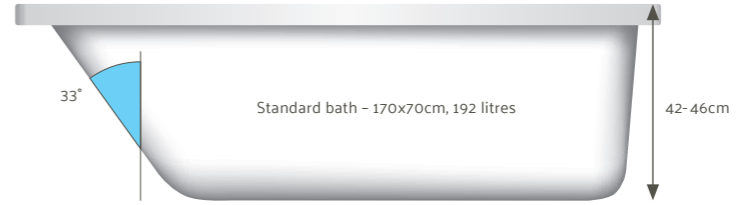

Relax and enjoy
the generous recline
of our Balance baths

Flat
end panel
£120
(5493)

150cm bath
£270
(55230001000)

Flat front
bath panel
£157
(5489)

Balance baths

Fantastic water-saving baths available in three popular sizes to fit most bathrooms. Featuring a slightly shallower depth with a generous angled recline, less water is needed to fill the bath. This not only saves water and therefore money, but thanks to its economical design, is much better for the environment.