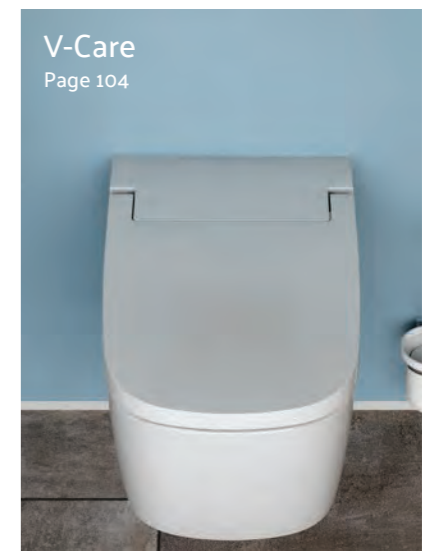

Rim-ex toilets

Rim-ex harnesses the latest in toilet bowl design. With a rimless, smooth internal pan that eliminates the places germs and dirt can accumulate, the toilet stays cleaner for longer and actively resists dirt build up.

Tests prove Rim-ex is 95% more hygienic than standard toilet pans* and it is much easier to clean – as there are no ledges you have complete visibility of the bowl. The unique design of the pan incorporates a water diverter to direct the flush around the bowl, which is easily removed for cleaning.

* Tests undertaken by the Akdeniz University, Turkey, show Vitra Rim-ex toilet pans are easier to clean and 95% more hygienic compared to standard toilet pans.

Find our
Rim-ex
pans
in these
bathroom
ranges

S50
Page 69