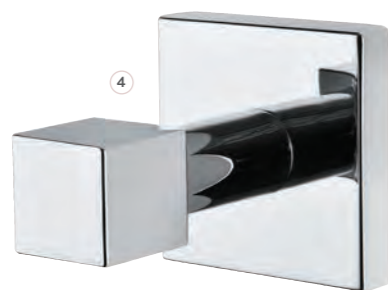

Towel rail
Chrome **£80** – A44392
H: 52mm W: 460mm P: 70mm

Reserve toilet roll holder
Chrome **£56** – A44399
H: 52mm W: 180mm P: 70mm

The round up

Choose the Ilia range for its beautiful curves, smooth chrome and frosted glass accents.

Bathrobe hook
Chrome **£45** – A44391
H: 55mm W: 58mm P: 70mm

Toilet brush holder
Chrome **£75** – A44384
H: 365mm W: 85mm P: 130mm

Covered toilet roll holder
Chrome **£64** – A44390
H: 135mm W: 140 P: 70mm

Q-Line

All the angles

Bring order to your bathroom with our wall-hung accessory range.

1. Toothbrush holder, Chrome **£38** - A44993
H: 95mm W: 67mm P: 102mm
2. Towel ring, Chrome **£53** - A44994
H: 148mm W: 160mm P: 66mm
3. Soap dish, Chrome **£40** - A44992
H: 48mm W: 110mm P: 125mm
4. Bathrobe hook, Chrome **£27** - A44998
H: 48mm W: 48mm P: 66mm
5. Toilet brush holder, Chrome **£77** - A44999
H: 360mm W: 110mm P: 130mm