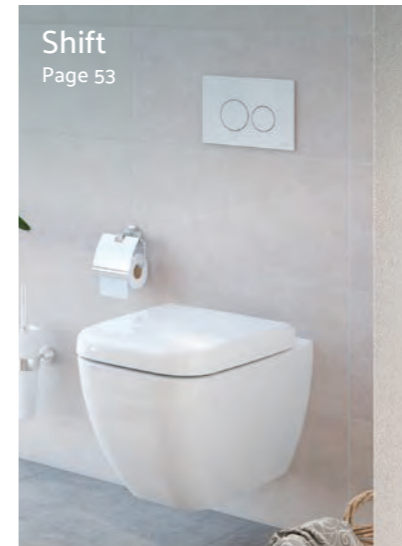

Find our
Rim-ex
pans
in these
bathroom
ranges