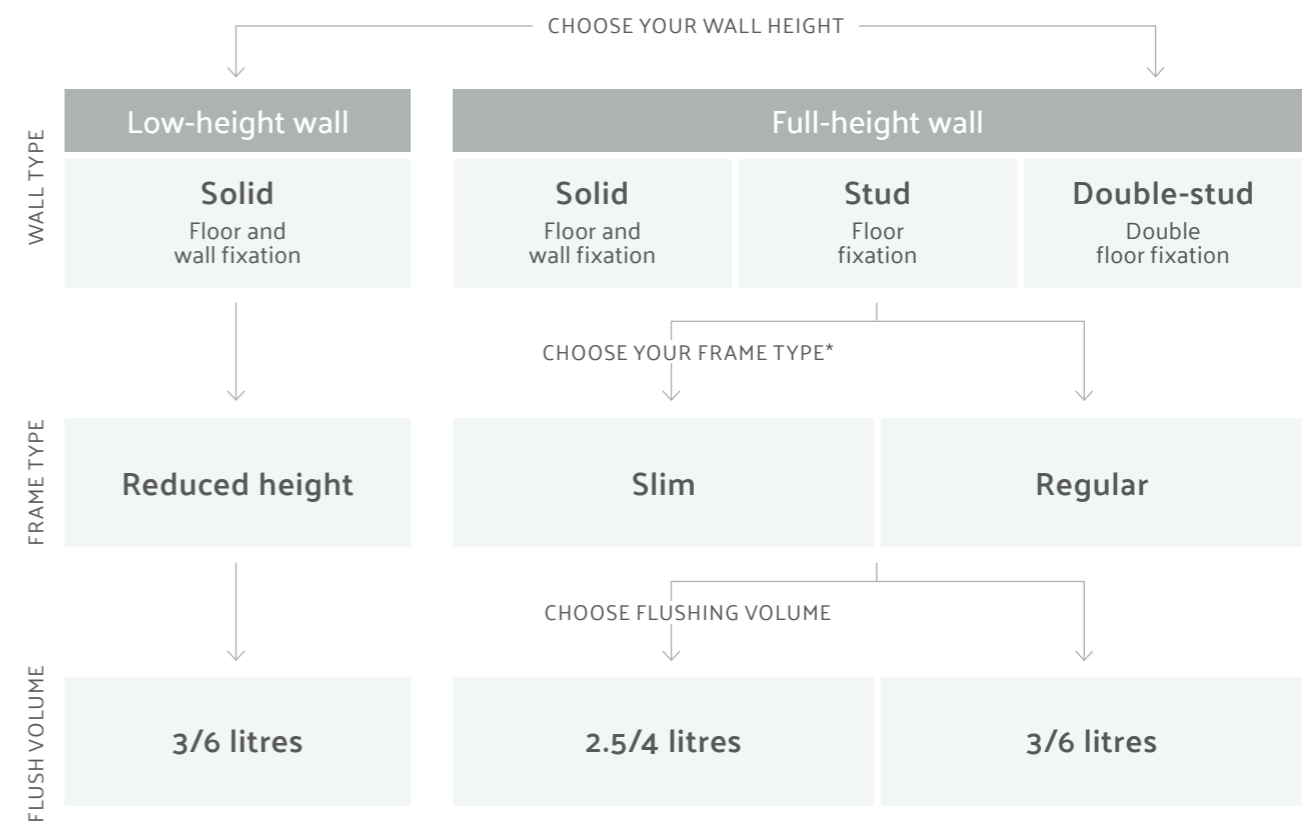

*Check against our full range of wall-hung frames for WCs, urinals, bidets and washbasins at vitra.co.uk

Need an alternative to a wall-hung frame? Our Vitrus glass concealed cisterns (page 116) for wall-hung and back-to-wall WCs can be used with any wall type, removing the need to create a false wall to hide the frame.