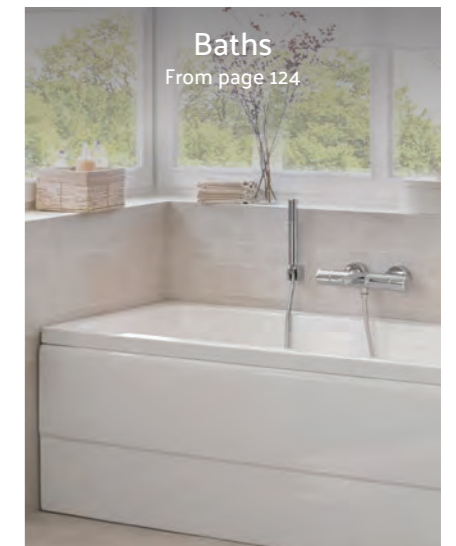

Accessible
Designed for wheelchair users

Undercounter
Washbasin fitting option

Comfort-height WC
Taller, for ease of use

Rim-ex (see page 110)
Superior-hygiene, rimless WC pans

Inset
Washbasin fitting option