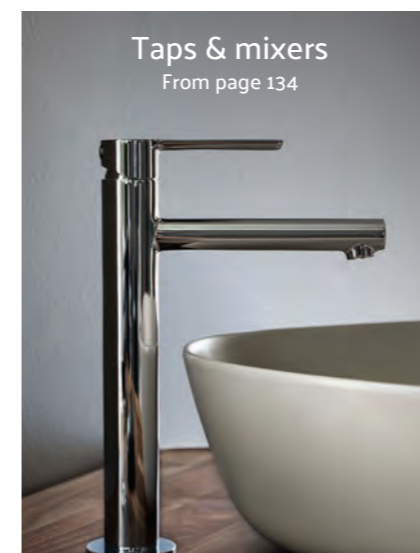

Accessible
Designed for wheelchair users

Undercounter
Washbasin fitting option

Comfort-height WC
Taller, for ease of use

Rim-ex (see page 110)
Superior-hygiene, rimless WC pans

Inset
Washbasin fitting option