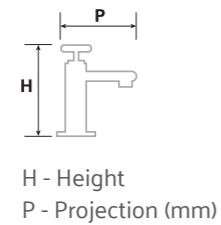

Shower sprays

-  Aqua-soft
-  Aqua-massage
-  Aqua-massage + Aqua-soft
-  Aqua spray
-  Aqua-massage + Aqua-spray
-  Waterfall
-  AirDrop

Dimensions

Shower ranges

Refresh and revitalise your bathroom with our range of stylish showers. Choose from a wide range of designs with thermostatic or manual options.