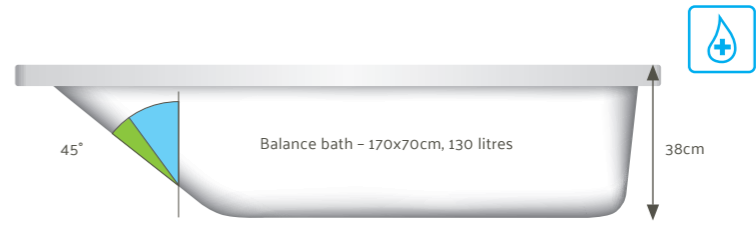

Relax and enjoy
the generous recline
of our Balance baths

Flat
end panel
£120
(5493)

150cm bath
£270
(55230001000)

Flat front
bath panel
£157
(5489)

Balance baths

Fantastic water-saving baths available in three popular sizes to fit most bathrooms. Featuring a slightly shallower depth with a generous angled recline, less water is needed to fill the bath. This not only saves water and therefore money, but thanks to its economical design, is much better for the environment.