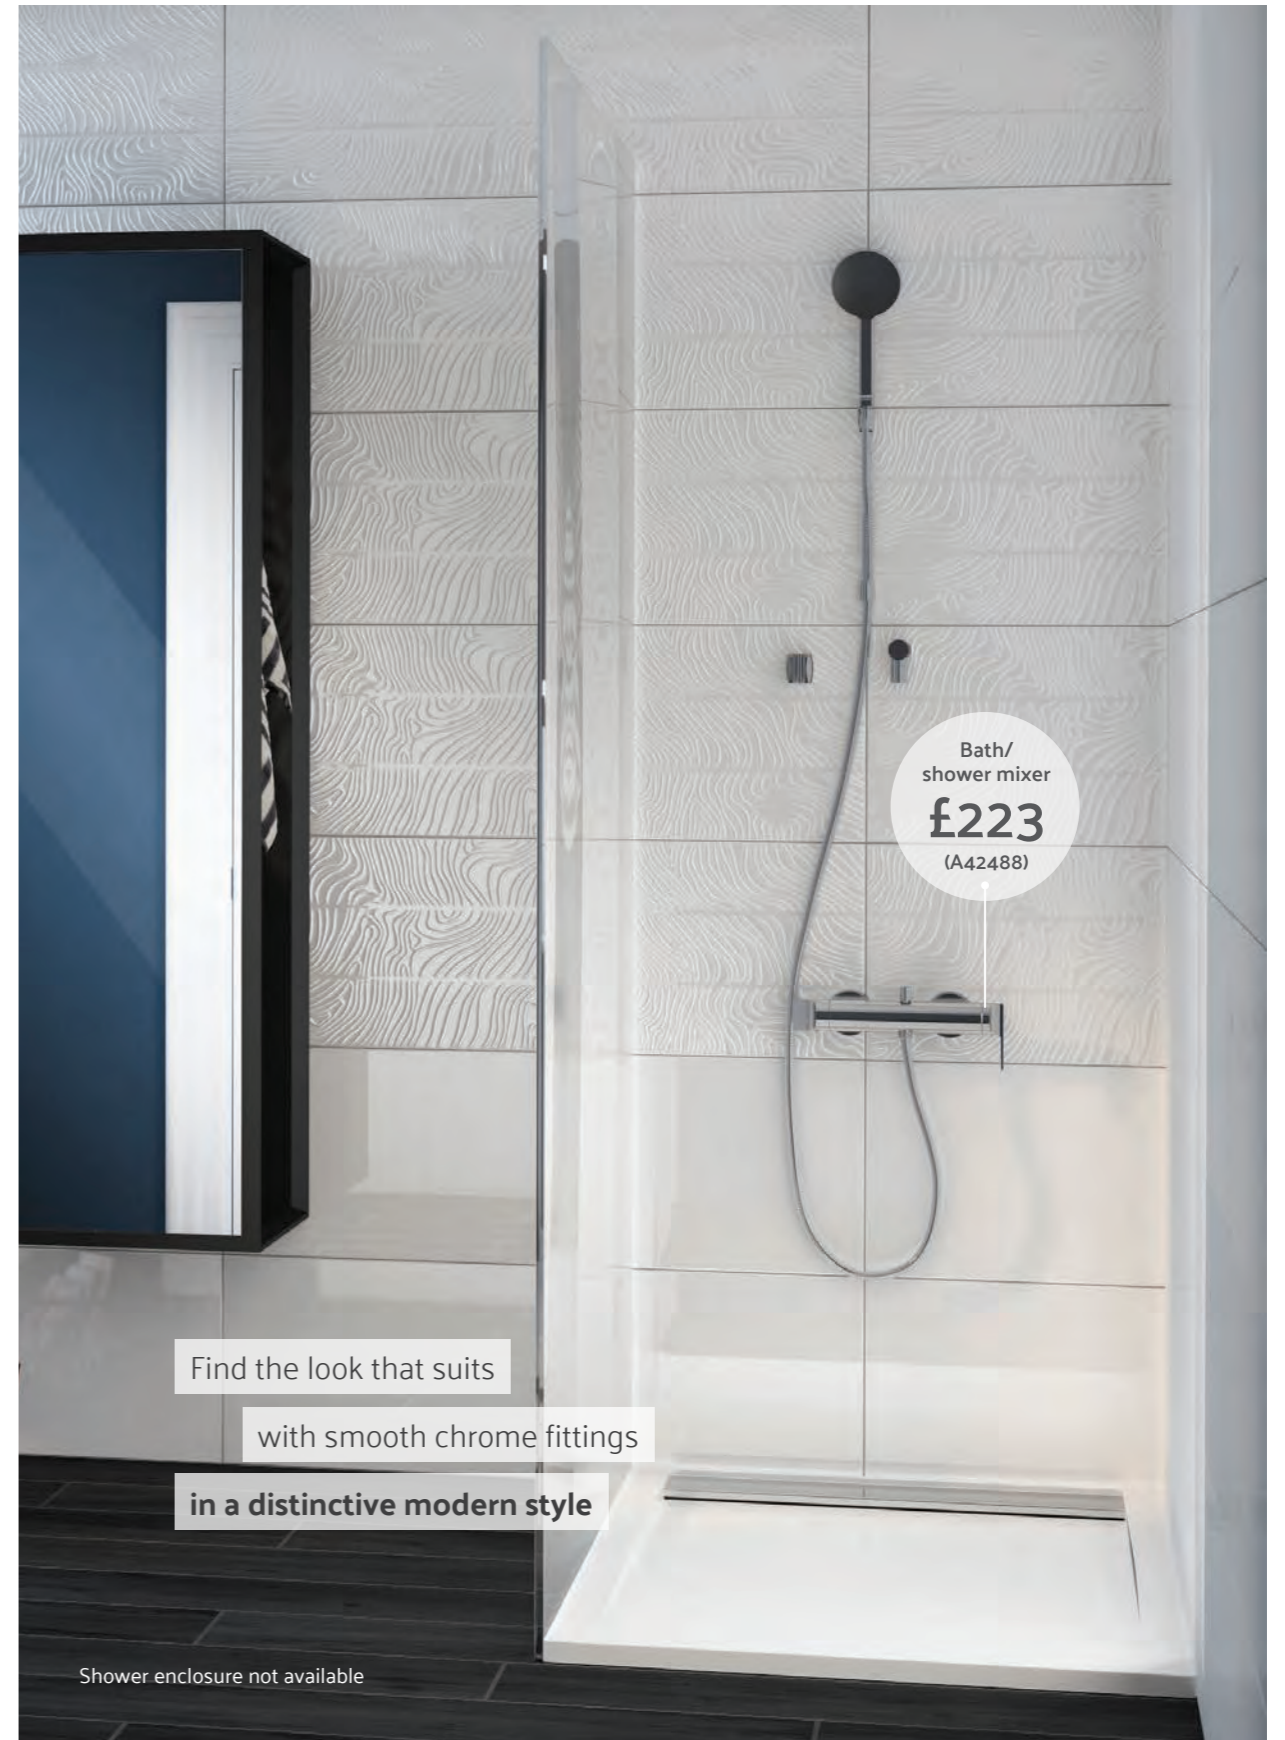

Built-in thermostatic shower mixer, 1-way
Chrome £134 - A42675
H: 170mm P: 82mm

Built-in thermostatic shower mixer, 2-way
Chrome £166 - A42674
H: 170mm P: 82mm

Flow diverter, 3-way
Chrome £149 - A42685
H: 170mm P: 95mm

For complete technical specifications for all our products, please visit vitra.co.uk

Bath/
shower mixer
£223
(A42488)

Find the look that suits
with smooth chrome fittings
in a distinctive modern style

Shower enclosure not available