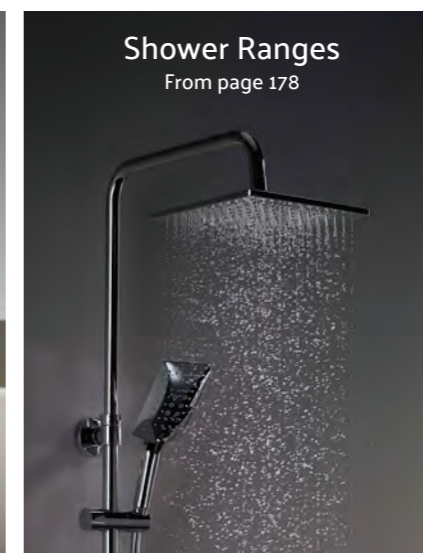

Accessible
Designed for wheelchair users

Undercounter
Washbasin fitting option

Comfort-height WC
Taller, for ease of use

Rim-ex (see page 110)
Superior-hygiene, rimless WC pans

Inset
Washbasin fitting option