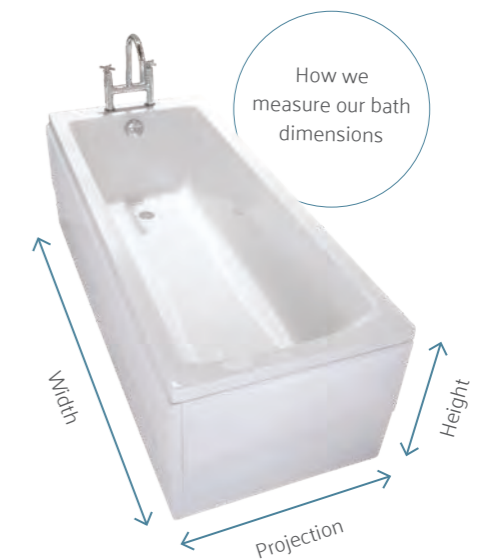

Brassware not available

Balance	126
Neon	128
Optima	132