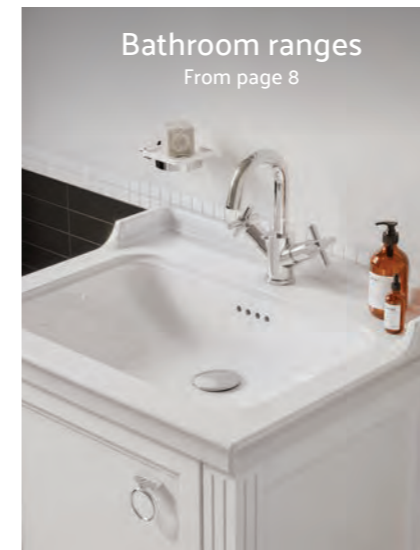

Accessible
Designed for wheelchair users

Undercounter
Washbasin fitting option

Comfort-height WC
Taller, for ease of use

Rim-ex (see page 110)
Superior-hygiene, rimless WC pans

Inset
Washbasin fitting option