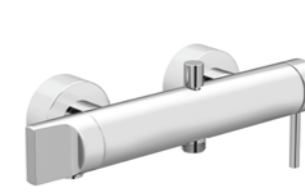

Wall-mounted bath/shower mixer
Chrome **£293** - A42619

Brushed Nickel **£439** - A4261934
Copper **£351** - A4261926
Matt Black **£439** - A4261936

H: 100mm P: 77mm