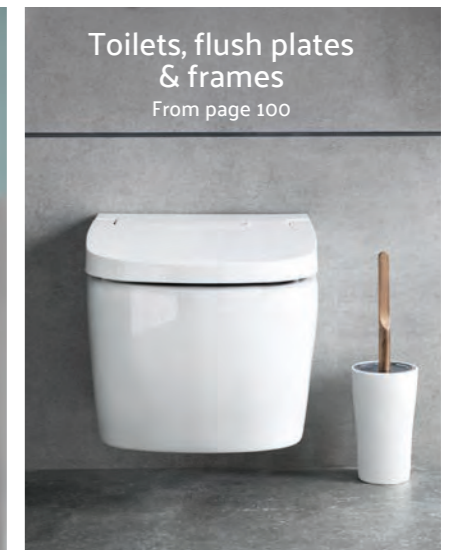

Accessible
Designed for wheelchair users

Undercounter
Washbasin fitting option

Comfort-height WC
Taller, for ease of use

Rim-ex (see page 110)
Superior-hygiene, rimless WC pans

Inset
Washbasin fitting option