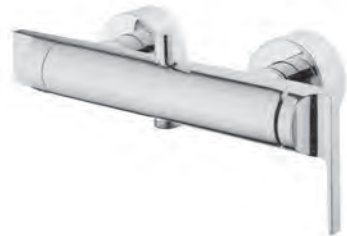

Bath/shower mixer
Chrome £223 - A42488
H: 100mm P: 76mm