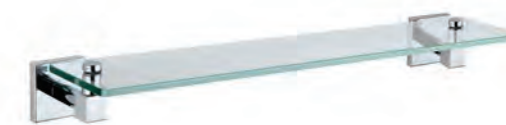

Shelf, Chrome **£78** - A44991
H: 60mm W: 505mm P: 122mm