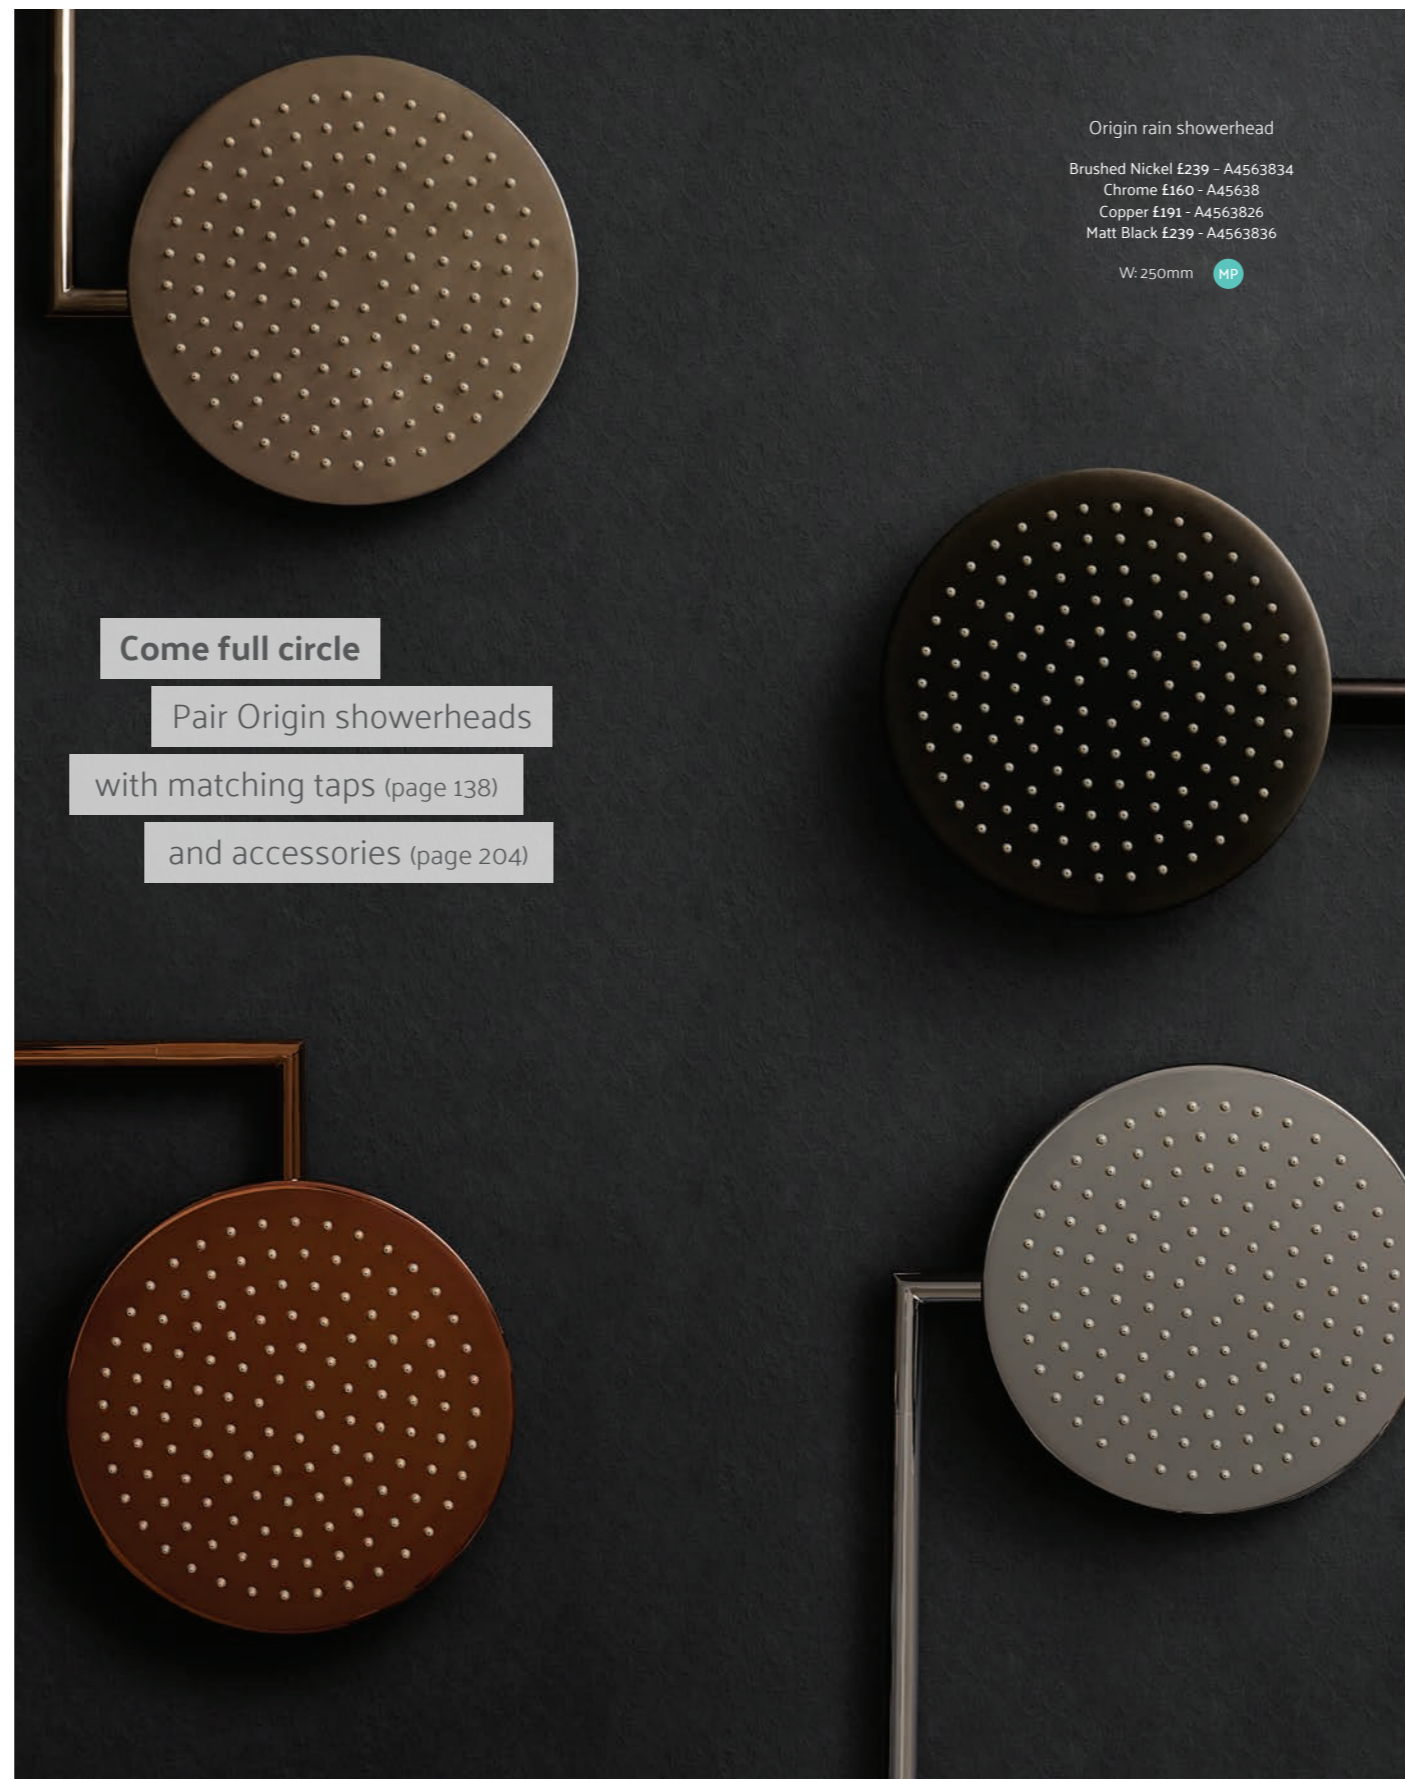

Showerheads

Flow regulator provides max. 9 L/min. flow rate

W: 185mm

Brushed Nickel £239 - A4563834
Chrome £160 - A45638
Matt Black £239 - A4563836

Flow regulator provides max. 18 L/min. flow rate

W: 250mm

Flow regulator provides max. 9 L/min. flow rate

W: 220mm

Flow regulator provides max. 9 L/min. flow rate

W: 240mm

Origin rain showerhead

Brushed Nickel £239 - A4563834
Chrome £160 - A45638
Copper £191 - A4563826
Matt Black £239 - A4563836

W: 250mm

Come full circle

Pair Origin showerheads

with matching taps (page 138)

and accessories (page 204)

Connection pipes

P: 104mm

Brushed Nickel £102 - A4565134
Copper £82 - A4565126
Matt Black £102 - A4565136

P: 332mm

Brushed Nickel £26 - A4564934
Chrome £17 - A45649
Matt Black £26 - A4564936

P: 100mm

Brushed Nickel £102 - A4565034
Chrome £68 - A45650
Copper £82 - A4565026

P: 300mm

For technical
specifications
on all products,
please visit
vitra.co.uk

Brushed Nickel £156 - A4263134
Copper £125 - A4263126
Matt Black £156 - A4263136

P: 335mm

Brushed Nickel £102 - A4565234
Chrome £68 - A45652
Matt Black £102 - A4565236

P: 346mm

Brushed Nickel Chrome Copper Matt Black