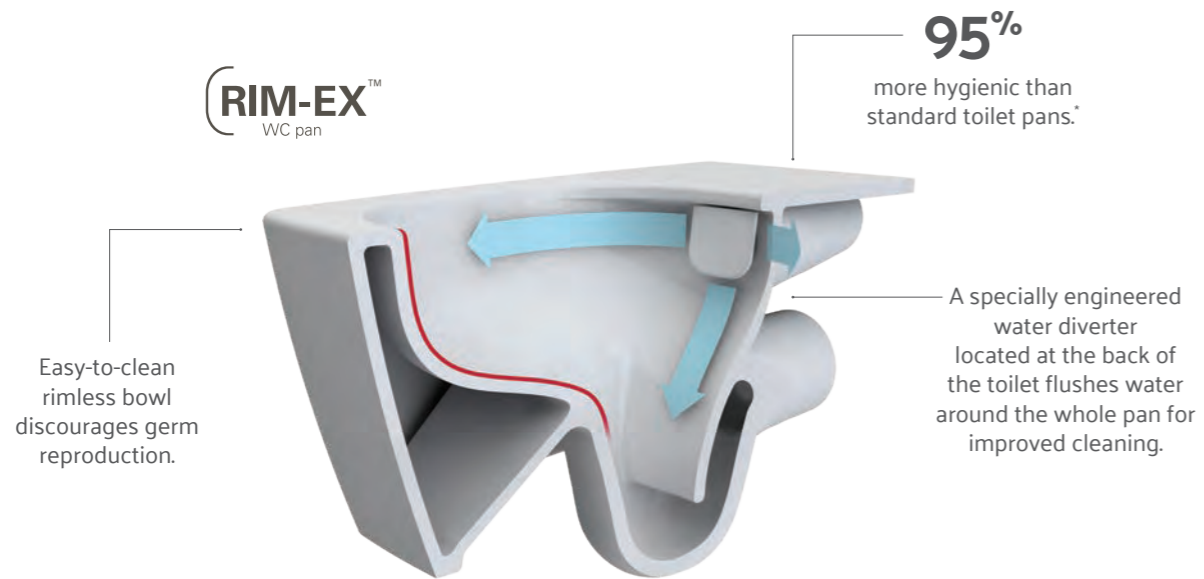

Tests prove Rim-ex is 95% more hygienic than standard toilet pans* and it is much easier to clean – as there are no ledges you have complete visibility of the bowl. The unique design of the pan incorporates a water diverter to direct the flush around the bowl, which is easily removed for cleaning.