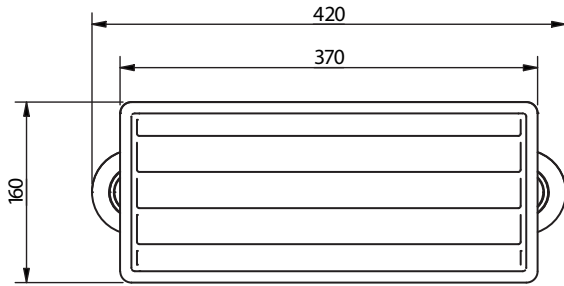

The Hanson Collection

220mm stainless steel concealed fixing back rest rail and pad