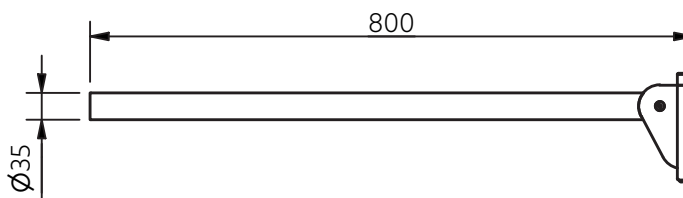

Available Colours

Product Description

Product Code

Contemporary single arm friction rail, stainless steel, concealed fixings, matt black (RAL 9005)

310480C/MB

Contemporary single arm friction rail, stainless steel, concealed fixings, satin

310480C/SS

Contemporary single arm friction rail, stainless steel, concealed fixings, polished

310480C/SP