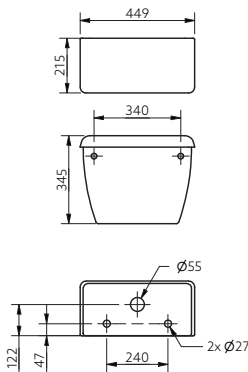

Sanitary Ware and Accessories

Low Level cistern for box rim pan

Features

- Suitable for front lever
- Universal - left or right handed
- Lockable lid option
- Bottom inlet
- *Cistern tank only*

Available Colours

Product Description

Low level cistern for box rim pan

Low level cistern with lockable lid for box rim pan

Product Code

NY01-SW-21090-WH

NY01-SW-21099-WH