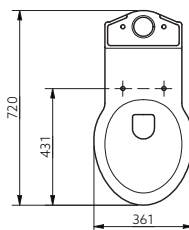

Product Code

NY02-SW-33010-DB
NY02-SW-33010-DG
NY02-SW-33010-GY
NY02-SW-33010-WH

Sanitary Ware and Accessories

Premium rimless close coupled Doc M pan

Features

- Rimless design for ease of cleaning
- Comfort height for easy side transfer
- Extended projection for Doc M
- Pan only