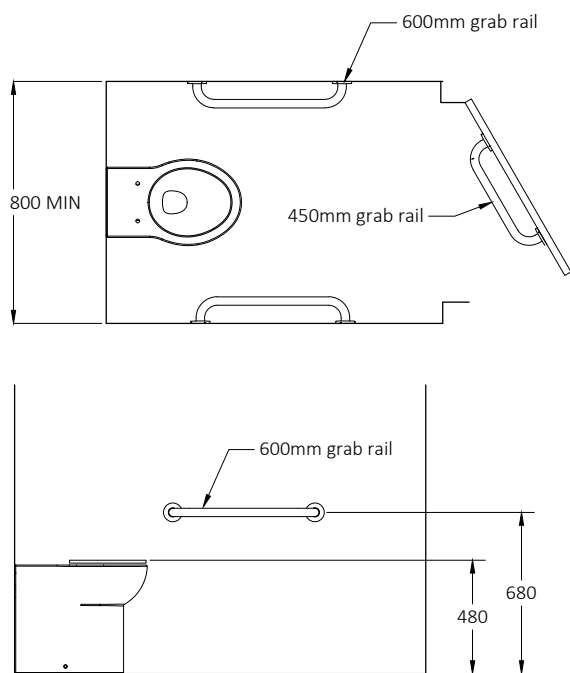

Doc M Packs

Back to wall ambulant Doc M toilet pack with steel exposed fixing grab rails

Pack Contents

- 2 x 600mm Coated steel grab rails with exposed fixings
- 1 x 450mm Coated steel grab rail with exposed fixings
- 1 x Back to wall Doc M pan
- 1 x Concealed cistern with siphon kit and flush pipe
- 1 x Extended spatula lever
- 1 x Ring only toilet seat

Features

- Complies with Part M of the Building Regulations
- WRAS approved
- Toilet seat with adjustable buffers and stainless steel hinge

Available Colours

Product Description

- Back to wall ambulant Doc M toilet pack, steel, exposed fixings, dark blue (RAL 5011)
- Back to wall ambulant Doc M toilet pack, steel, exposed fixings, dark grey (RAL 7016)
- Back to wall ambulant Doc M toilet pack, steel, exposed fixings, grey (RAL 7005)
- Back to wall ambulant Doc M toilet pack, steel, exposed fixings, white (RAL 9016)

Product Code

- AMBBTW/DB
- AMBBTW/DG
- AMBBTW/GY
- AMBBTW/WH