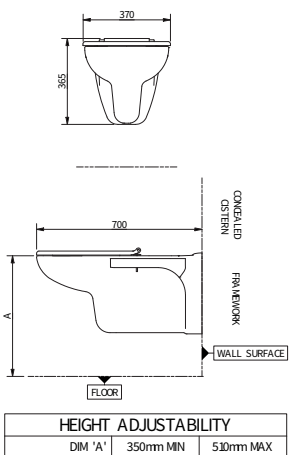

Wall hung Doc M ware set with ring only seat

Pack Contents

- 1 x Wall hung Doc M pan
- 1 x Floor mounting frame for wall hung pan
- 1 x Concealed cistern with siphon kit and flush pipe
- 1 x Extended spatula lever
- 1 x Ring only toilet seat

Features

- Wall Hung pan & cistern assembly
- Toilet seat ring with stainless steel hinge
- Complies with Part M of the Building Regulations
- If 750mm projection is required then wall should be built out by 50mm

Available Colours

WH DB DG GY

Product Description	Product Code
Wall hung Doc M ware set, pan & cistern assembly, ring only seat, dark blue (RAL 5011)	NY03-SW-41010-DB
Wall hung Doc M ware set, pan & cistern assembly, ring only seat, dark grey (RAL 7016)	NY03-SW-41010-DG
Wall hung Doc M ware set, pan & cistern assembly, ring only seat, grey (RAL 7005)	NY03-SW-41010-GY
Wall hung Doc M ware set, pan & cistern assembly, ring only seat, white (RAL 9016)	NY03-SW-41010-WH