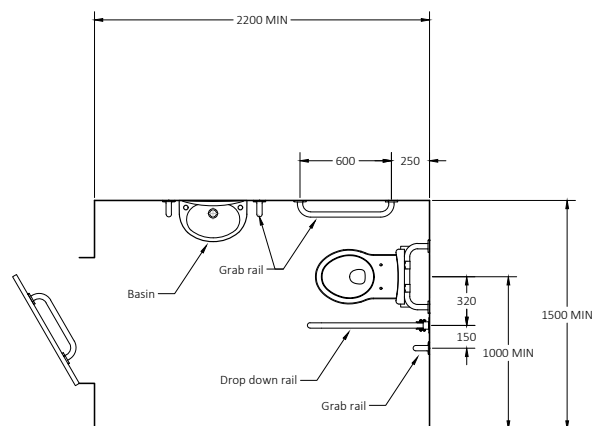

Back to wall Doc M toilet pack with steel exposed fixing grab rails

Pack Contents

- 5 x 600mm Coated steel grab rails with exposed fixings
- 1 x 800mm Coated steel hinged support rail with toilet roll holder
- 1 x 270mm Coated steel back rest rail and pad with exposed fixings
- 1 x Sequential basin mixer tap
- 1 x TMV3 Valve (optional)
- 1 x Back to wall Doc M pan
- 1 x Back box for back to wall pan
- 1 x Concealed cistern with siphon kit and flush pipe
- 1 x Extended spatula lever
- 1 x Ring only toilet seat
- 1 x Two tap hole basin
- 1 x White tap hole blanking cap