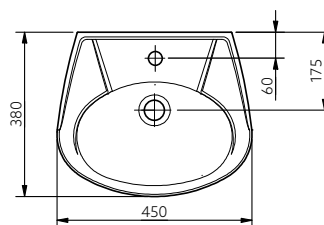

Available Colours

Product Description

Compact Doc M basin, two tap holes, no overflow, white

Product Code

NY01-SW-00120-WH

Standard Doc M basin

B-BASI1TH-SAN

B-BASI1TH-SAN