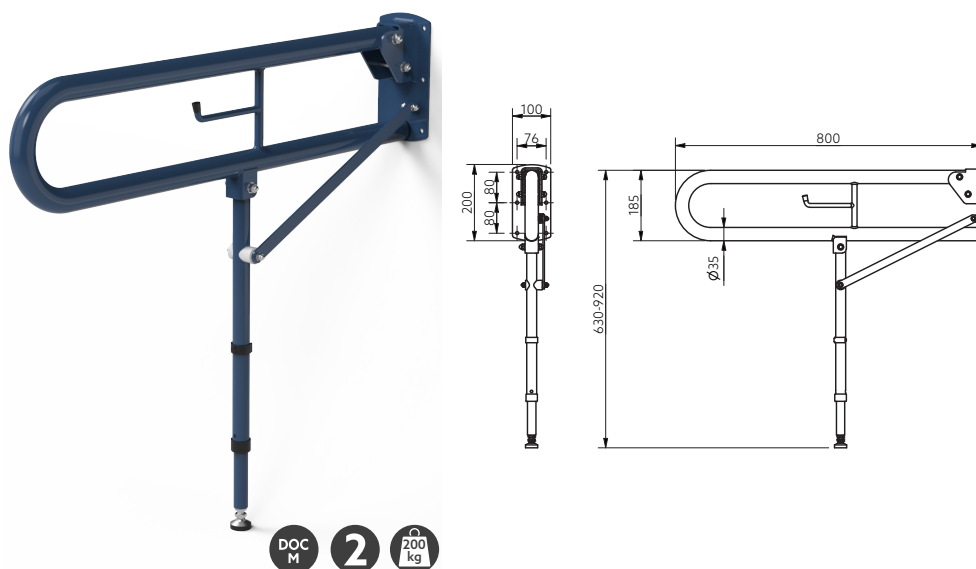

Hinged Support Rails

Lift and lock steel hinged support rail with toilet roll holder and leg, 800mm

Features

- Adjustable folding support leg
- Lift and lock folding mechanism
- Integral toilet roll holder
- Robust steel construction
- Durable epoxy polyester coating
- Complies with Part M of the Building Regulations

Available Colours

Product Description

Trombone lift and lock hinged support rail, steel, toilet roll holder, leg, 800mm, dark blue (RAL 5011)
Trombone lift and lock hinged support rail, steel, toilet roll holder, leg, 800mm, dark grey (RAL 7016)
Trombone lift and lock hinged support rail, steel, toilet roll holder, leg, 800mm, grey (RAL 7005)
Trombone lift and lock hinged support rail, steel, toilet roll holder, leg, 800mm, white (RAL 9016)

Product Code

DDGR-BP/DB
DDGR-BP/DG
DDGR-BP/GY
DDGR-BP/WH