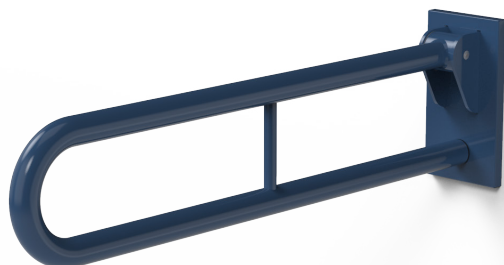

Product Code

BR-220SC/DB
BR-220SC/DG
BR-220SC/GY
BR-220SC/WH
BR-220SC/SS
BR-220SC/SP
BR-270SC/DB
BR-270SC/DG
BR-270SC/GY
BR-270SC/WH
BR-270SC/SS
BR-270SC/SP

Hinged Rails

Stainless steel friction hinged support rail with concealed fixing, 800mm