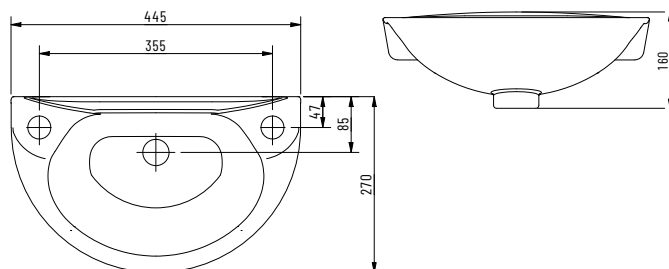

Sanitary Ware and Accessories

Compact Doc M basin

Features

- Universal - two tap hole for left or right handed configuration
- Compact design to maximise space for a wheelchair user
- No overflow
- Complies with Part M of the Building Regulations
- *If wall fixings are required order P-000248-X00X*

Available Colours

Product Description

Compact Doc M basin, two tap holes, no overflow, white

Product Code

NY01-SW-00120-WH