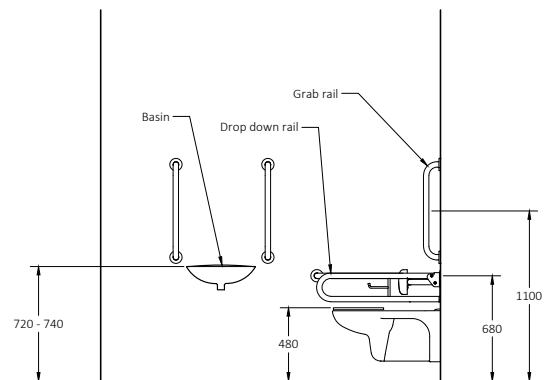

Product Code

- AMBBTWC/DB
- AMBBTWC/DG
- AMBBTWC/GY
- AMBBTWC/WH

Wall hung Doc M toilet pack with steel concealed fixing grab rails

Pack Contents

- 5 x 600mm Coated steel grab rails with concealed fixings
- 1 x 800mm Coated steel hinged support rail with toilet roll holder
- 1 x 2200mm Coated steel back rest rail and pad with concealed fixing
- 1 x Sequential basin mixer tap
- 1 x TMV3 Valve (optional)
- 1 x Wall hung Doc M pan
- 1 x Floor mounting frame for wall hung pan
- 1 x Concealed cistern with siphon kit and flush pipe
- 1 x Extended spatula lever
- 1 x Ring only toilet seat
- 1 x Two tap hole basin
- 1 x White tap hole blanking cap