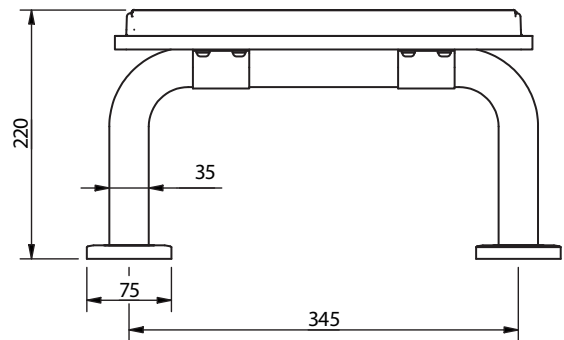

The Hanson Collection

220mm stainless steel concealed fixing back rest rail and pad