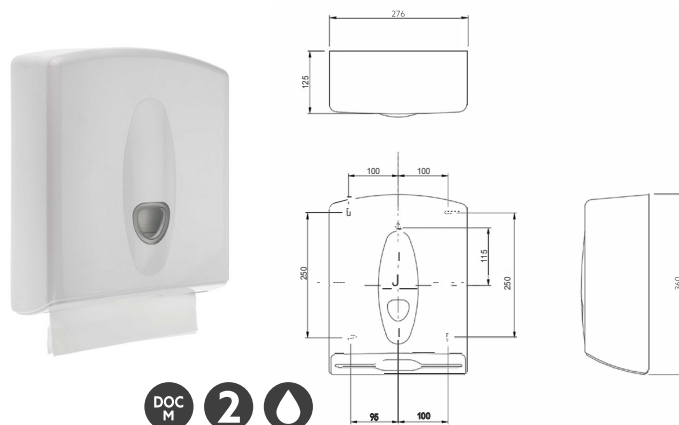

White plastic paper towel dispenser with clear level indicator

Features

- Robust ABS plastic construction
- Locking mechanism
- Visual indicator to show soap level

Available Colours

Product Description

Paper towel dispenser, plastic, white with clear level indicator

Product Code

141001/WH