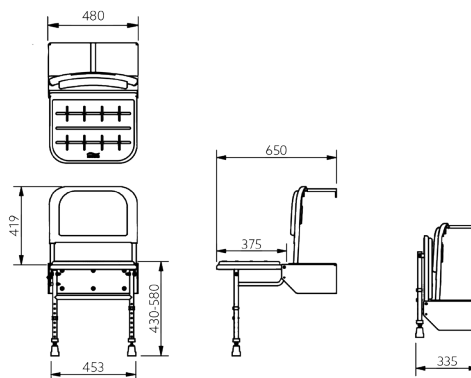

Wall mounted polished aluminium padded Doc M shower seat

Features

- Contemporary design
- Polished aluminium frame
- Complies with Part M of the Building Regulations
- Extended projection to enable easy side transfer
- Non-corrosive aluminium & stainless steel frame
- Closed cell polyurethane pads for maximum hygiene and comfort
- Height adjustable

Available Colours

Product Description

Doc M shower seat, 650mm projection, polished frame, black pads

Product Code

SB-085/BL