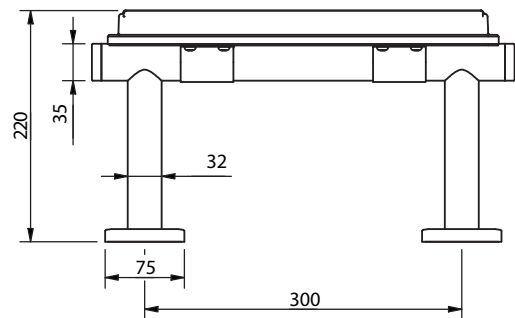

The Gosfield Collection

Stainless steel concealed fixing back rest rail and pad