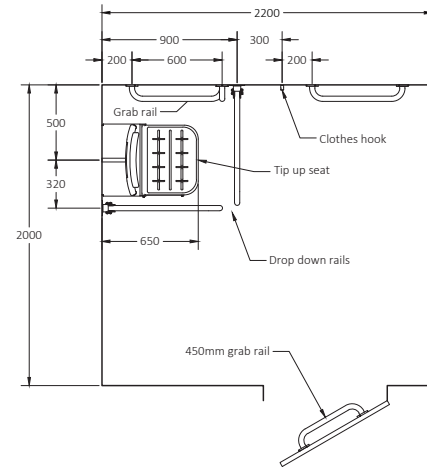

Product Code

- 120101/DB
- 120101/DG
- 120101/GY
- 120101/WH

Doc M Packs

Doc M changing room pack with steel concealed fixing grab rails

Pack Contents

- 1 x Doc M shower seat
- 3 x 600mm Coated steel grab rails with concealed fixings
- 1 x 450mm Coated steel grab rail with concealed fixings
- 2 x 800mm Coated steel hinged support rails with toilet roll holder
- 1 x Single robe hook