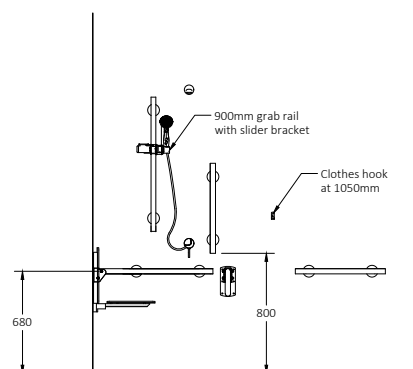

Product Description	Product Code
Exposed valve Doc M shower pack, stainless steel, luxury grab rails, slimline shower seat, matt black (RAL 9005)	321105/MB
Exposed valve Doc M shower pack, stainless steel, luxury grab rails, slimline shower seat, satin	321105/SS
Exposed valve Doc M shower pack, stainless steel, luxury grab rails, slimline shower seat, polished	321105/SP