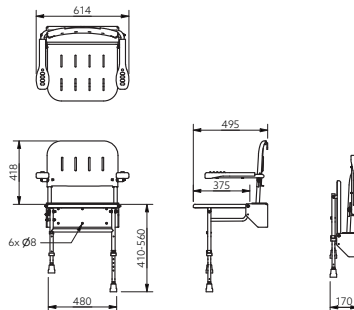

Product Code

SB-070/WH
SB-080/DB
SB-080/GY

Showering

Premium wall mounted shower seat with legs back and arms

SB-081/GY

SB-071/WH

Features

- Non-corrosive aluminium & stainless frame construction
- Durable clip on moulded plastic seat
- Adjustable legs with both E-clip adjustment in 25mm increments and fine adjustment
- Drainage holes for easy-drain
- Wide range of height adjustability
- Padded fold down arm rests
- Back support for optimum comfort
- Closed cell polyurethane construction pad option available for maximum hygiene and comfort