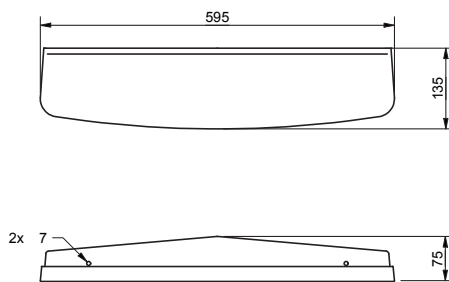

White anti-bacterial duraplast colostomy bag shelf

Features

- Anti microbial duraplast construction
- Tough burn resistance surface
- UV stabilised to prevent discolouration
- Complies with Part M of the Building Regulations

Available Colours

Product Description	Product Code
Anti-bacterial duraplast colostomy bag shelf, 595mm, white (RAL 9016)	140201/WH