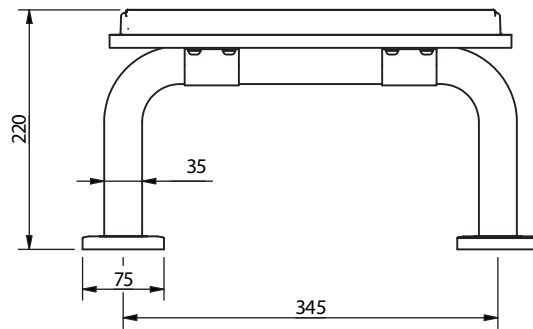

The Hanson Collection

220mm Stainless steel concealed fixing removable back rest rail and pad