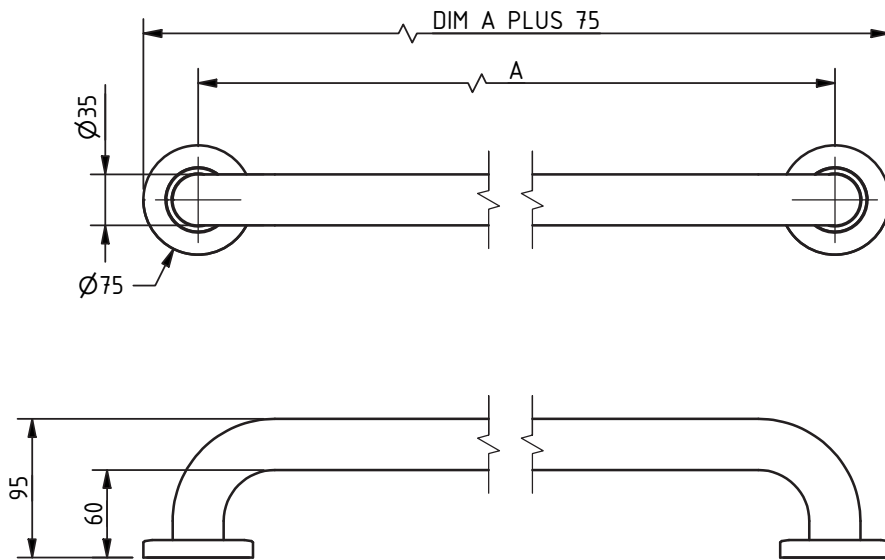

The Hanson Collection

Stainless steel concealed fixing removable grab rail

'A' represents the variable dimension in the table.

Features:

- Compliant with Part M of the Building Regulations
- Innovative removable solution
- High quality stainless steel construction
- Manufactured in Great Britain
- Available in 28 finishes
- Premium brand