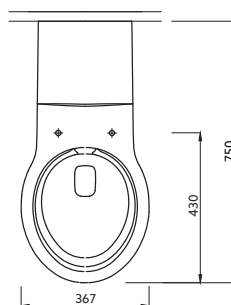

Premium rimless back to wall Doc M pan

Features

- Rimless design for ease of cleaning
- Comfort height for easy side transfer
- Extended projection for Doc M
- Contemporary design
- Pan only

Available Colours

(WH)

Product Description

Premium rimless close coupled Doc M pan

Product Code

NY02-SW-33000-WH