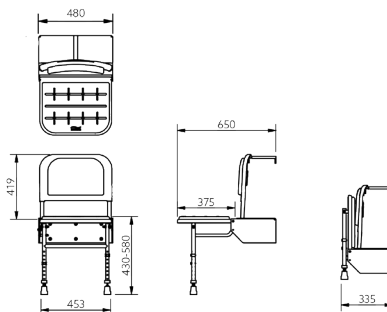

Wall mounted padded Doc M shower seat

Features

- Complies with Part M of the Building Regulations
- Extended projection to enable easy side transfer
- Non-corrosive aluminium & stainless steel frame
- Closed cell polyurethane pads for maximum hygiene and comfort
- Height adjustable

Available Colours

Product Description	Product Code
Doc M shower seat, 650mm projection, white frame, dark blue pads	SB-085/DB
Doc M shower seat, 650mm projection, white frame, grey pads	SB-085/GY