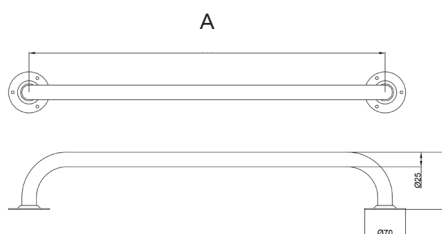

Grab Rails

Round flange steel grab rail with exposed fixings, 25mm diameter tube

'A' represents the variable dimensions in the table below

Features

- Robust steel construction
- Durable epoxy polyester coated finish

Available Colours

Product Description

Round flange grab rail, steel, exposed fixings, 25mm diameter, 305mm, white (RAL 9016)
Round flange grab rail, steel, exposed fixings, 25mm diameter, 455mm, white (RAL 9016)
Round flange grab rail, steel, exposed fixings, 25mm diameter, 610mm, white (RAL 9016)

Product Code

GR-12/25/WH
GR-18/25/WH
GR-24/25/WH