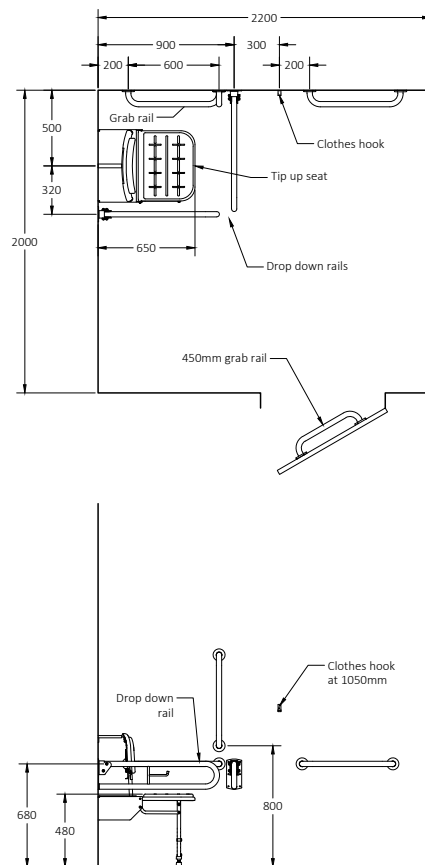

DM850KC/WH

Doc M Packs

Doc M changing room pack with exposed fixing steel grab rails

Pack Contents

- 1 x Doc M shower seat
- 3 x 600mm Coated steel grab rails with exposed fixings
- 1 x 450mm Coated steel grab rail with exposed fixings
- 2 x 800mm Coated steel hinged support rails with toilet roll holder
- 1 x Single robe hook