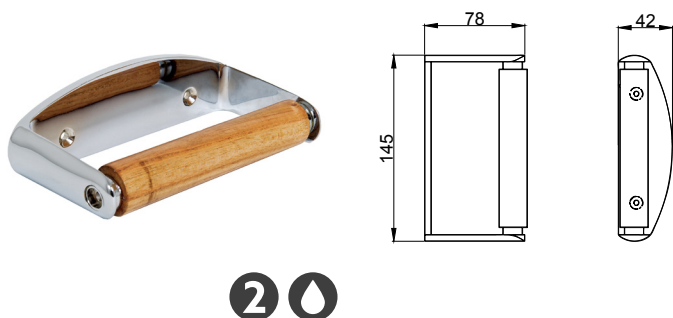

Sanitary Ware and Accessories

Polished chrome lockable toilet roll holder

Features

- Robust zinc die cast construction
- Lockable roller

Available Colours

Product Description

Toilet roll holder, lockable, polished chrome

Product Code

140502/CP