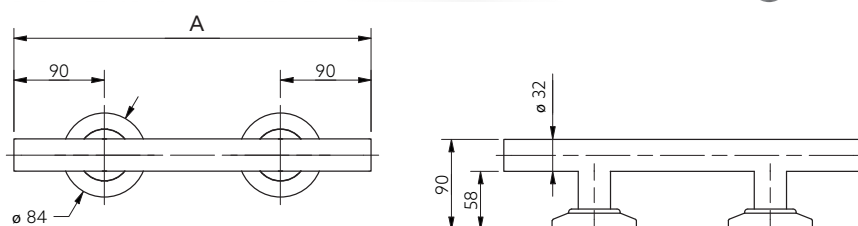

Available Colours

'A' represents the variable dimensions in the table below

Product Description	Product Code
Contemporary grab rail, straight, stainless steel, concealed nylon flange, 355mm, polished	310035/SP
Contemporary grab rail, straight, stainless steel, concealed nylon flange, 480mm, polished	310048/SP
Contemporary grab rail, straight, stainless steel, concealed nylon flange, 620mm, polished	310062/SP
Contemporary grab rail, straight, stainless steel, concealed nylon flange, 900mm, polished	310090/SP