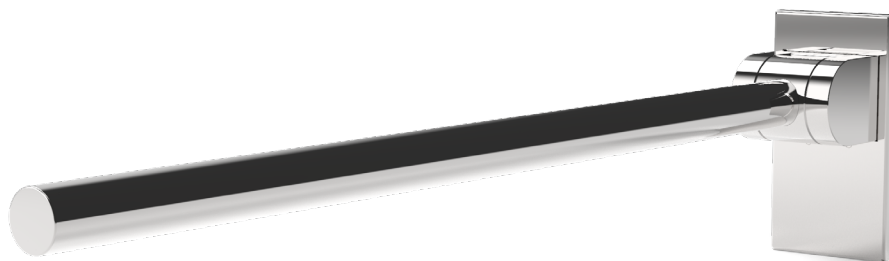

The Gosfield Collection

800mm stainless steel concealed fixing single arm hinged support rail

Product Description	Fixed	Removable
Stainless steel concealed fixing single arm hinged support rail, satin stainless steel	FL01-050-00-M00S	FL01-050-09-M00S
Stainless steel concealed fixing single arm hinged support rail, polished stainless steel	FL01-050-00-M00P	FL01-050-09-M00P
Stainless steel concealed fixing single arm hinged support rail, matt black coating	FL01-050-00-S01M	FL01-050-09-S01M
Stainless steel concealed fixing single arm hinged support rail, matt white coating	FL01-050-00-S02M	FL01-050-09-S02M
Stainless steel concealed fixing single arm hinged support rail, polished chrome plated	FL01-050-00-E01P	FL01-050-09-E01P
Stainless steel concealed fixing single arm hinged support rail, satin chrome plated	FL01-050-00-E01S	FL01-050-09-E01S
Stainless steel concealed fixing single arm hinged support rail, polished nickel plated	FL01-050-00-E02P	FL01-050-09-E02P
Stainless steel concealed fixing single arm hinged support rail, satin nickel plated	FL01-050-00-E02S	FL01-050-09-E02S
Stainless steel concealed fixing single arm hinged support rail, antique brass plated	FL01-050-00-E03A	FL01-050-09-E03A
Stainless steel concealed fixing single arm hinged support rail, polished gold plated	FL01-050-00-E05P	FL01-050-09-E05P
Stainless steel concealed fixing single arm hinged support rail, PVD polished nickel	FL01-050-00-P01P	FL01-050-09-P01P
Stainless steel concealed fixing single arm hinged support rail, PVD satin nickel	FL01-050-00-P01S	FL01-050-09-P01S
Stainless steel concealed fixing single arm hinged support rail, PVD polished gold	FL01-050-00-P02P	FL01-050-09-P02P
Stainless steel concealed fixing single arm hinged support rail, PVD satin gold	FL01-050-00-P02S	FL01-050-09-P02S
Stainless steel concealed fixing single arm hinged support rail, PVD polished graphite	FL01-050-00-P03P	FL01-050-09-P03P
Stainless steel concealed fixing single arm hinged support rail, PVD satin graphite	FL01-050-00-P03S	FL01-050-09-P03S
Stainless steel concealed fixing single arm hinged support rail, PVD polished anthracite	FL01-050-00-P04P	FL01-050-09-P04P
Stainless steel concealed fixing single arm hinged support rail, PVD satin anthracite	FL01-050-00-P04S	FL01-050-09-P04S
Stainless steel concealed fixing single arm hinged support rail, PVD polished brass	FL01-050-00-P05P	FL01-050-09-P05P
Stainless steel concealed fixing single arm hinged support rail, PVD satin brass	FL01-050-00-P05S	FL01-050-09-P05S
Stainless steel concealed fixing single arm hinged support rail, PVD polished bronze	FL01-050-00-P06P	FL01-050-09-P06P
Stainless steel concealed fixing single arm hinged support rail, PVD satin bronze	FL01-050-00-P06S	FL01-050-09-P06S
Stainless steel concealed fixing single arm hinged support rail, PVD polished warm gold	FL01-050-00-P07P	FL01-050-09-P07P
Stainless steel concealed fixing single arm hinged support rail, PVD satin warm gold	FL01-050-00-P07S	FL01-050-09-P07S
Stainless steel concealed fixing single arm hinged support rail, PVD polished champagne	FL01-050-00-P08P	FL01-050-09-P08P
Stainless steel concealed fixing single arm hinged support rail, PVD satin champagne	FL01-050-00-P08S	FL01-050-09-P08S
Stainless steel concealed fixing single arm hinged support rail, PVD polished warm brass	FL01-050-00-P09P	FL01-050-09-P09P
Stainless steel concealed fixing single arm hinged support rail, PVD satin warm brass	FL01-050-00-P09S	FL01-050-09-P09S