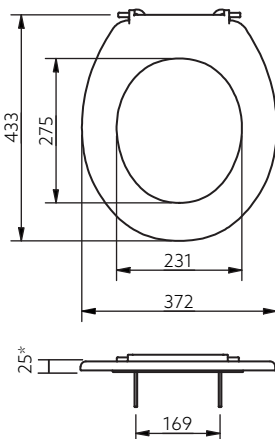

Sanitary Ware and Accessories

Ring only toilet seat with stainless steel hinge

*Top of toilet rim to top of seat (inc buffers)

Features

- Complies with Part M of the Building Regulations
- Adjustable locating buffers
- Ergonomic and comfortable shape
- Naturally anti-bacterial, strong and durable thermoset material
- Stainless steel hinge
- Fits close coupled, low level, back to wall as well as wall hung pans

Available Colours

Product Description

Toilet seat, ring only, stainless steel hinge, dark blue (RAL 5011)
Toilet seat, ring only, stainless steel hinge, dark grey (RAL 7016)
Toilet seat, ring only, stainless steel hinge, grey (RAL 7005)
Toilet seat, ring only, stainless steel hinge, white (RAL 9016)

Product Code

260015/DB
260015/DG
260015/GY
260015/WH