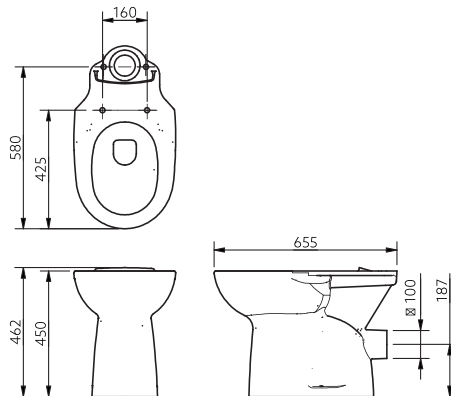

Product Description

Close coupled Doc M pan, white

Product Code

B-BWPANCC2-1

Sanitary Ware and Accessories

Close coupled box rim comfort height standard projection pan

Features

- Comfort height for easy side transfer
- Standard projection for domestic settings
- Pan only