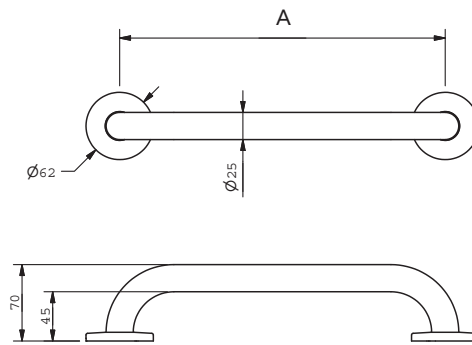

Stainless steel 25mm diameter grab rail with concealed fixings

Features

- Non-corrosive stainless steel construction
- Concealed fixing grab rails

Available Colours

'A' represents the variable dimensions in the table below