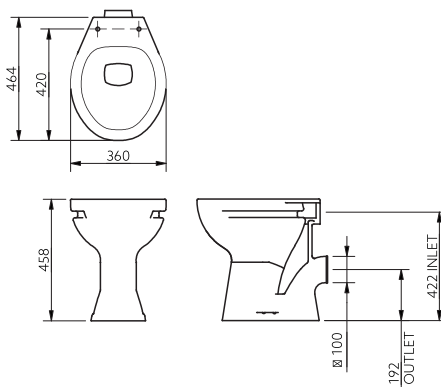

Low level box rim Doc M pan

Features

- Comfort height for easy side transfer
- Pan only

Available Colours

Product Description

Low level Doc M pan, white

Product Code

B-BWPANLL-1