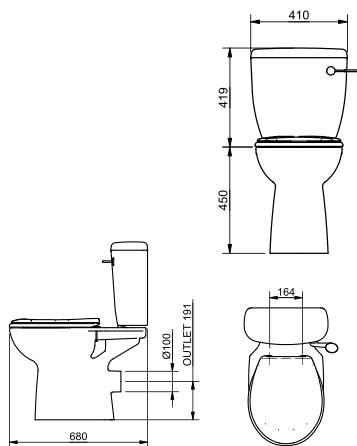

Pack Contents

- 1 x Close coupled comfort height standard projection pan
- 1 x Close coupled cistern
- 1 x Close coupled cistern fitting pack with spatula lever
- 1 x Toilet seat with lid

Available Colours