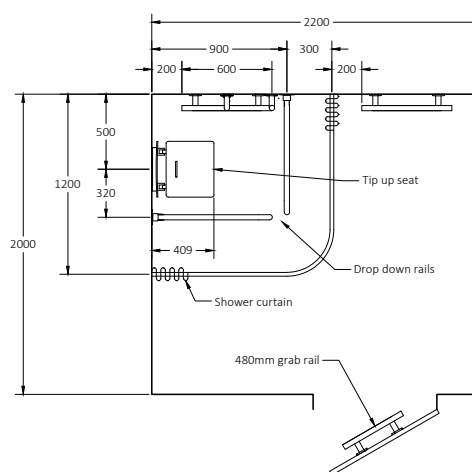

Product Description	Product Code
Exposed valve Doc M shower pack, stainless steel, luxury grab rails, slimline shower seat, matt black (RAL 9005)	321105/MB
Exposed valve Doc M shower pack, stainless steel, luxury grab rails, slimline shower seat, satin	321105/SS
Exposed valve Doc M shower pack, stainless steel, luxury grab rails, slimline shower seat, polished	321105/SP