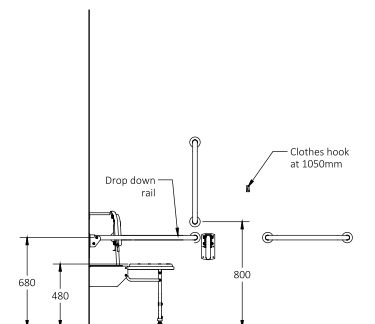

Product Description

Doc M changing room pack, stainless steel, luxury rails, satin

Doc M changing room pack, stainless steel, luxury rails, polished

Product Code

321106/SS

321106/SP