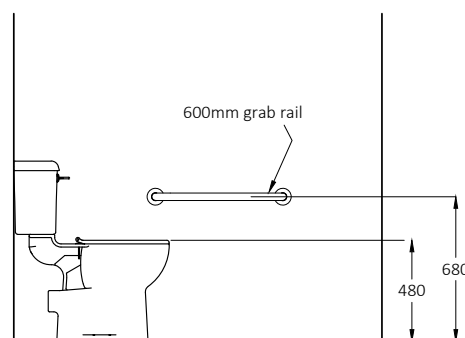

DMCCPB/GY

DMCCPB/WH

Doc M Packs

Close coupled ambulant Doc M toilet pack with steel exposed fixing grab rails

Pack Contents

- 2 x 600mm Coated steel grab rails with exposed fixings
- 1 x 450mm Coated steel grab rail with exposed fixings
- 1 x Close coupled Doc M pan
- 1 x Close coupled cistern
- 1 x Close coupled cistern fitting pack with spatula lever
- 1 x Ring only toilet seat