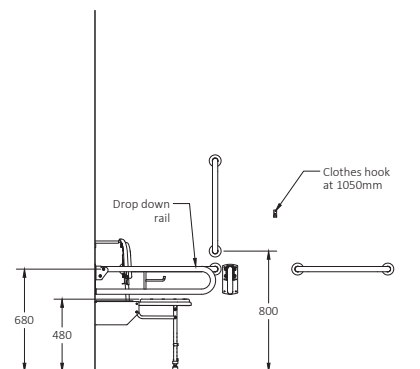

Product Code

- 120101/DB
- 120101/DG
- 120101/GY
- 120101/WH

Doc M Packs

Doc M changing room pack with steel concealed fixing grab rails

Pack Contents

- 1 x Doc M shower seat
- 3 x 600mm Coated steel grab rails with concealed fixings
- 1 x 450mm Coated steel grab rail with concealed fixings
- 2 x 800mm Coated steel hinged support rails with toilet roll holder
- 1 x Single robe hook