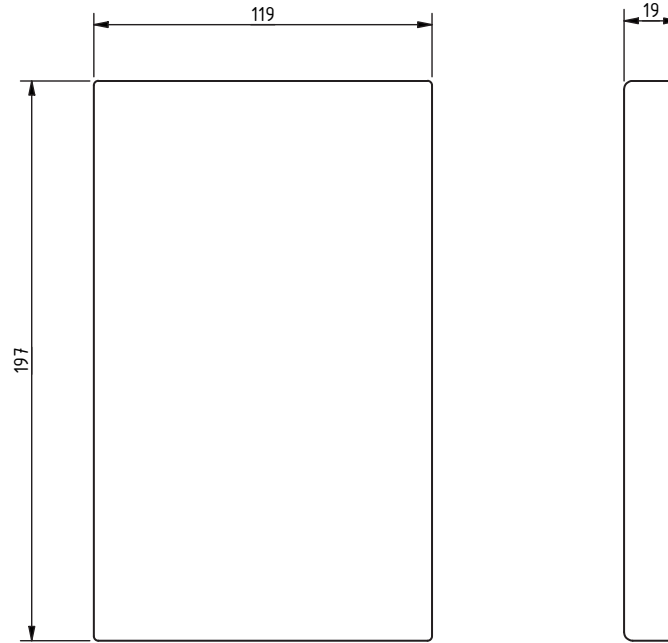

The Gosfield Collection

Removable hinged rail blanking plate kit