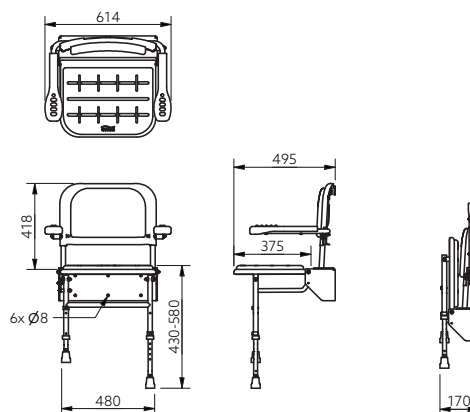

Features

- Contemporary design
- Polished aluminium frame
- Durable clip on plastic seat
- Legs can be adjusted with E-clip in 25mm increments as well as fine adjustment
- Adjustable height
- Drainage holes for easy-drain
- Closed cell polyurethane construction pad for maximum hygiene and comfort