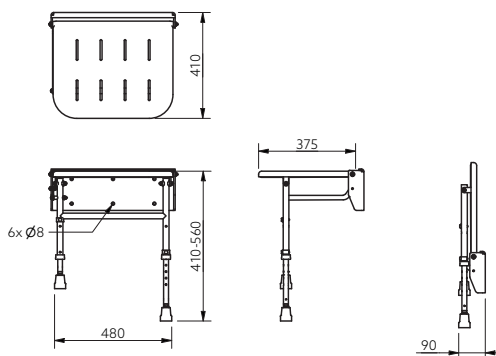

Premium wall mounted shower seat with legs

Features

- Aluminium and stainless frame construction
- Durable clip on plastic seat
- Legs can be adjusted with E-clip in 25mm increments as well as fine adjustment
- Adjustable height
- Drainage holes for easy-drain
- Closed cell polyurethane construction pad option available for maximum hygiene and comfort

Available Colours

SB-080/GY

SB-070/WH

Product Description

Premium wall mounted shower seat, legs, white
Premium wall mounted shower seat, legs, padded, dark blue
Premium wall mounted shower seat, legs, padded, grey

Product Code

SB-070/WH
SB-080/DB
SB-080/GY