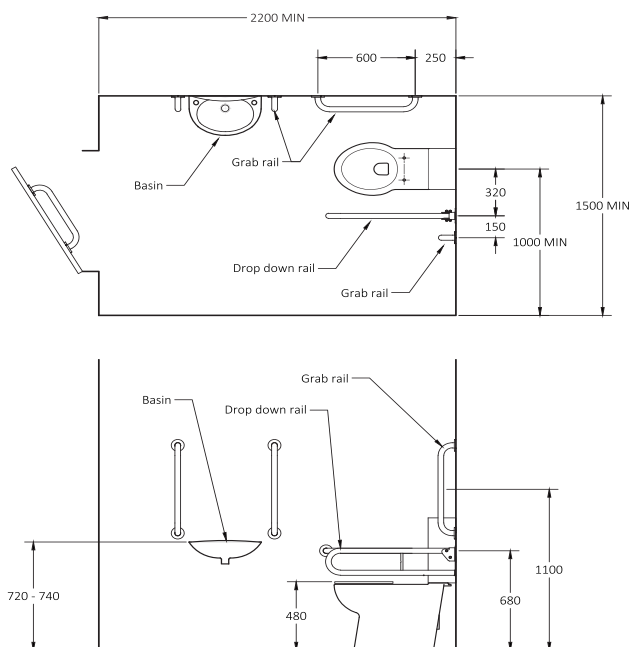

Showering 145

Sanitary Ware & Accessories 148

Doc M Packs

Premium rimless close coupled Doc M toilet pack with stainless steel concealed fixing grab rails

Right hand configuration shown

Pack Contents

- 4 x 600mm Stainless steel grab rails with concealed fixings
- 1 x 450mm Stainless steel grab rail with concealed fixings
- 1 x 800mm Stainless steel hinged support rail with concealed fixings
- 1 x Sequential basin mixer tap (optional thermostatic mixer tap)
- 1 x TMV3 Valve (optional)
- 1 x Close coupled premium rimless Doc M pan
- 1 x Close coupled cistern with lockable lid
- 1 x Close coupled cistern fitting pack with basin waste and spatula lever
- 1 x Ring only toilet seat
- 1 x Left or right hand tap hole basin