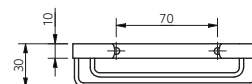

Shower basket

Features

- Contemporary design
- Brass construction
- Polished chrome finish

Available Colours

Product Description

Shower basket, chrome polished

Product Code

343013/CP