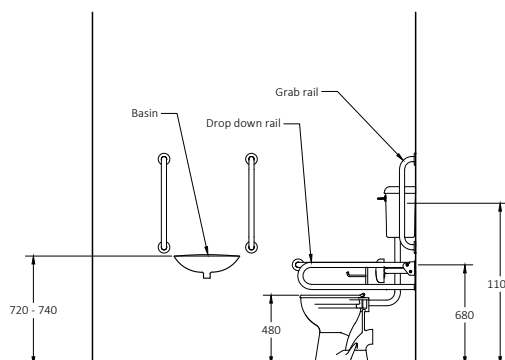

Product Code

230004/DB
230004/DG
230004/GY
230004/WH

Low level Doc M toilet pack with steel exposed fixing grab rails

Pack Contents

- 5 x 600mm Coated steel grab rails with exposed fixings
- 1 x 800mm Coated steel hinged support rail with toilet roll holder
- 1 x 270mm Coated steel back rest rail and pad with exposed fixing
- 1 x Sequential basin mixer tap
- 1 x TMV3 Valve (optional)
- 1 x Low level Doc M pan
- 1 x Low level cistern
- 1 x Low level cistern fitting pack with basin waste and spatula lever
- 1 x Ring only toilet seat
- 1 x Two tap hole basin
- 1 x White tap hole blanking cap