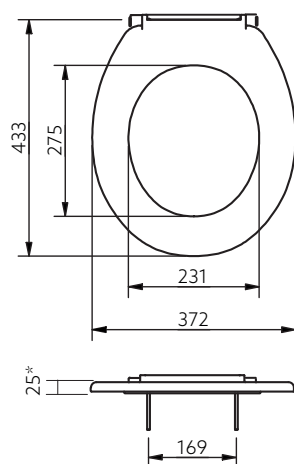

Toilet seat with stainless steel hinge and lid

*Top of toilet rim to top of seat (inc buffers)
Lid not shown

Features

- Ergonomic design
- Naturally anti-bacterial, strong and durable thermoset material
- Stainless steel hinge
- Adjustable stays to hold the seat in place
- Fits close coupled, low level, back to wall and wall hung pans
- Includes lid

Available Colours

Product Description

Toilet seat with lid, stainless steel hinge, dark blue (RAL 5011)
Toilet seat with lid, stainless steel hinge, white (RAL 9016)

Product Code

260016/DB
260016/WH