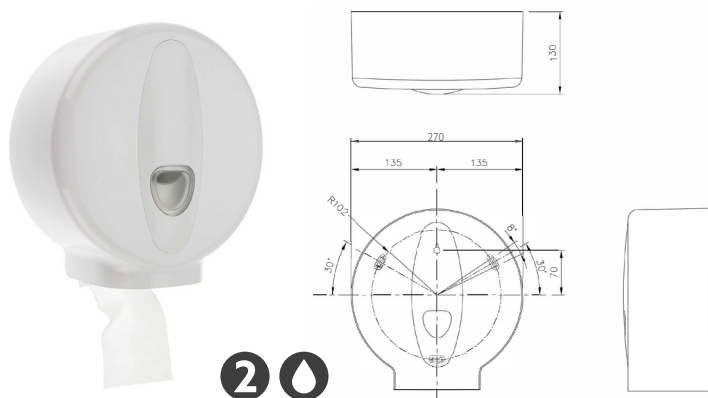

White plastic toilet roll dispenser with clear level indicator

Features

- Robust ABS plastic construction
- Refillable using industry standard paper rolls
- Locking mechanism
- Visual indicator to show paper level

Available Colours

(WH)

Product Description

Toilet roll dispenser, plastic, white with clear level indicator

Product Code

140301/WH