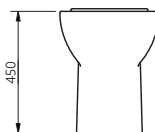

Product Code

NY02-SW-33010-DB
NY02-SW-33010-DG
NY02-SW-33010-GY
NY02-SW-33010-WH

Sanitary Ware and Accessories

Premium rimless close coupled Doc M pan

Features

- Rimless design for ease of cleaning
- Comfort height for easy side transfer
- Extended projection for Doc M
- Pan only