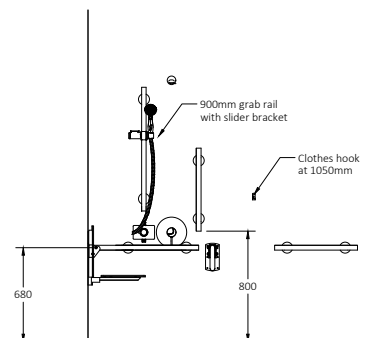

Product Description

Product Code

Concealed valve Doc M shower pack, stainless steel, luxury grab rails, slimline shower seat, matt black (RAL 9005)	321104/MB
Concealed valve Doc M shower pack, stainless steel, luxury grab rails, slimline shower seat, satin	321104/SS
Concealed valve Doc M shower pack, stainless steel, luxury grab rails, slimline shower seat, polished	321104/SP