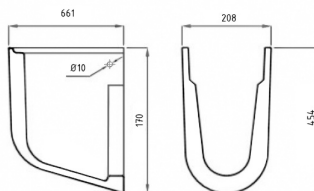

Product Code

NY01-SW-00130-WH
 NY01-SW-00140-WH

Basin pedestal

Full height pedestal

Semi pedestal

Features

- For use with NY01-SW-00130-WH or NY01-SW-00140-WH
- Two size options designed for domestic settings
- *Basin not included*