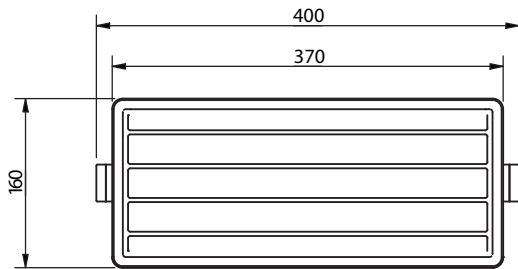

The Gosfield Collection

Stainless steel concealed fixing back rest rail and pad