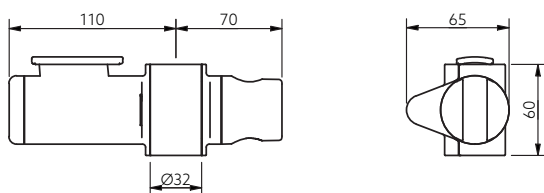

Polished chrome sliding shower head bracket for 32mm rail

Features

- Complies with Part M of the Building Regulations
- Large button for easy operation for users with limited dexterity
- Suitable for use with 32mm diameter rails

Available Colours

Product Description

Sliding shower head bracket, for 32mm rail, chrome polished

Product Code

250401/CP