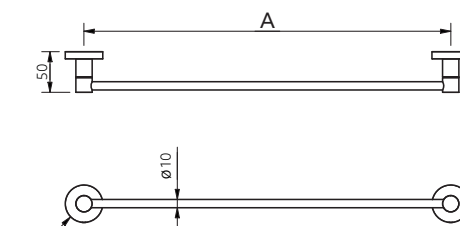

Towel rail with concealed fixing

'A' represents the variable dimensions in the table below

Features

- Contemporary design
- Brass construction
- Polished chrome finish

Available Colours

Product Description

Towel rail, 450mm, chrome polished
Towel rail, 600mm, chrome polished

Product Code

343001/CP
343002/CP