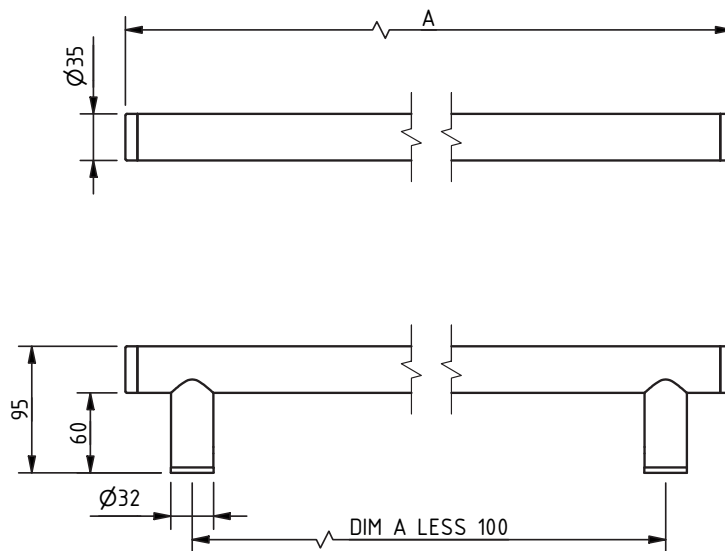

The Gosfield Collection

Stainless steel flangeless fixing grab rail

'A' represents the variable dimension in the table.

Features:

- Compliant with Part M of the Building Regulations
- Minimalistic design
- High quality stainless steel construction
- Manufactured in Great Britain
- Available in 28 finishes
- Premium brand