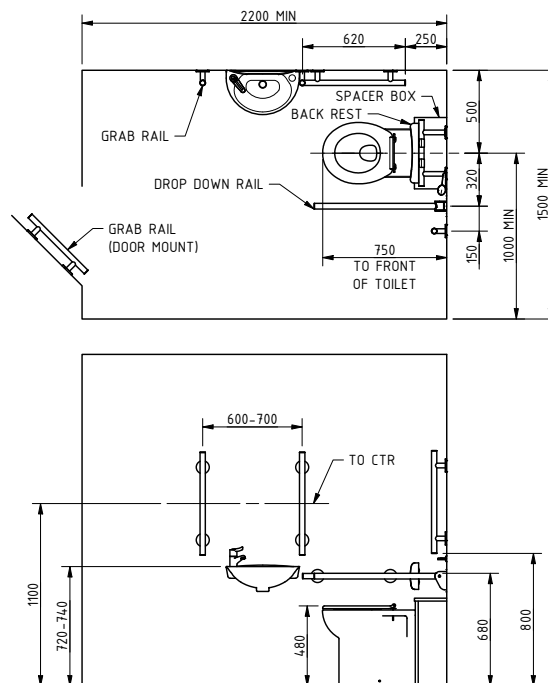

Doc M Packs

Back to wall Doc M toilet pack with stainless steel concealed fixing luxury grab rails

Pack Contents

- 4 x 620mm Stainless steel luxury grab rails with concealed fixings
- 1 x 480mm Stainless steel luxury grab rail with concealed fixings
- 1 x 800mm Stainless steel contemporary hinged support rail
- 1 x 220mm Stainless steel luxury back rest rail and pad with concealed fixings
- 1 x Sequential basin mixer tap
- 1 x TMV3 Valve (optional)
- 1 x Back to wall Doc M pan
- 1 x Back box for back to wall pan
- 1 x Concealed cistern with siphon kit and flush pipe
- 1 x Extended spatula lever
- 1 x Ring only toilet seat
- 1 x Two tap hole basin
- 1 x Tap hole blanking cap

Features

- Complies with Part M of the Building Regulations
- WRAS approved
- Toilet seat with adjustable buffers and stainless steel hinge
- Concealed fixing grab rails
- Non-corrosive stainless steel grab rails
- Universal - left or right handed
- Simple one box solution
- *Mirror and bottle trap are not included in pack*

Available Colours

Product Description

- Luxury back to wall Doc M toilet pack, matt black (RAL 9005)
- Luxury back to wall Doc M toilet pack, satin
- Luxury back to wall Doc M toilet pack, polished
- Luxury back to wall Doc M toilet pack, TMV3 valve, matt black (RAL 9005)
- Luxury back to wall Doc M toilet pack, TMV3 valve, satin
- Luxury back to wall Doc M toilet pack, TMV3 valve, polished

Product Code

- NY03-DM-31000-MB
- NY03-DM-31000-SS
- NY03-DM-31000-SP
- NY03-DM-31100-MB
- NY03-DM-31100-SS
- NY03-DM-31100-SP