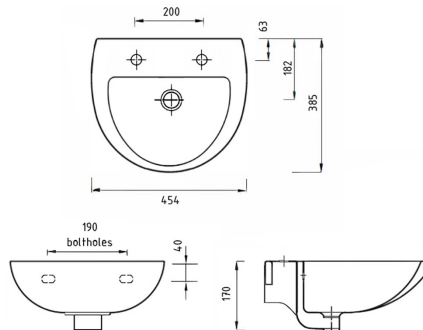

Sanitary Ware and Accessories

Two tap hole basin

Features

- Two tap hole
- Overflow
- Two size options designed for domestic settings
- *If wall fixings are required order P-000248-X00X*

Available Colours

Product Description

450mm basin, two tap holes, with overflow, white
550mm basin, two tap holes, with overflow, white

Product Code

NY01-SW-00130-WH
NY01-SW-00140-WH