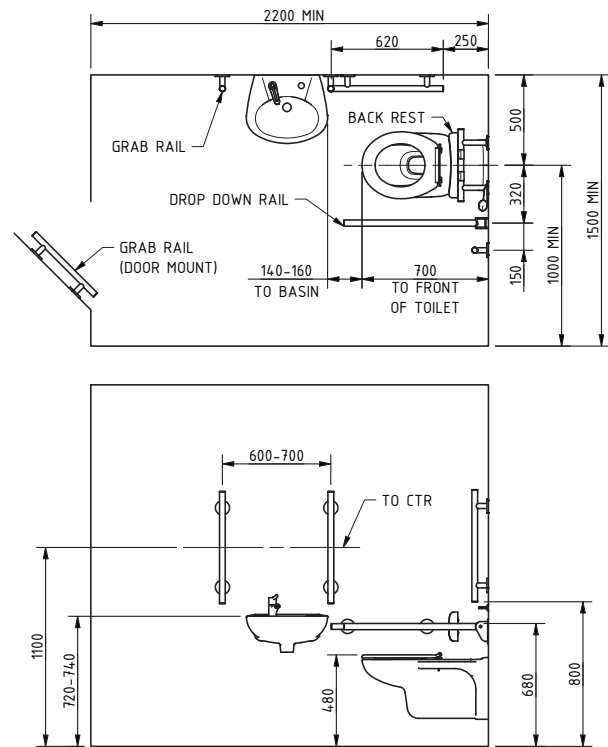

Doc M Packs

Wall hung Doc M toilet pack with stainless steel concealed fixing luxury grab rails

Pack Contents

- 4 x 620mm Stainless steel luxury grab rails with concealed fixings
- 1 x 480mm Stainless steel luxury grab rail with concealed fixings
- 1 x 800mm Stainless steel contemporary hinged support rail with concealed fixings
- 1 x 220mm Stainless steel luxury back rest rail and pad with concealed fixings
- 1 x Sequential basin mixer tap (optional thermostatic mixer tap)
- 1 x TMV3 Valve (optional)
- 1 x Wall hung Doc M pan
- 1 x Floor mounting frame for wall hung pan
- 1 x Concealed cistern with siphon kit and flush pipe
- 1 x Extended spatula lever
- 1 x Ring only toilet seat
- 1 x Two tap hole basin
- 1 x Tap hole blanking cap

Features

- Complies with Part M of the Building Regulations
- WRAS approved
- Toilet seat with adjustable buffers and stainless steel hinge
- Concealed fixing grab rails
- Non-corrosive stainless steel grab rails
- Universal - left or right handed
- Simple one box solution
- *Mirror and bottle trap are not included in pack*

Available Colours

Product Description

Luxury wall hung Doc M toilet pack, matt black (RAL 9005)

Luxury wall hung Doc M toilet pack, satin

Luxury wall hung Doc M toilet pack, polished

Luxury wall hung Doc M toilet pack, TMV3 valve, matt black (RAL 9005)

Luxury wall hung Doc M toilet pack, TMV3 valve, satin

Luxury wall hung Doc M toilet pack, TMV3 valve, polished

Luxury wall hung Doc M toilet pack, TMV3 tap, matt black (RAL 9005)

Luxury wall hung Doc M toilet pack, TMV3 tap, satin

Luxury wall hung Doc M toilet pack, TMV3 tap, polished

Product Code

NY03-DM-41000-MB

NY03-DM-41000-SS

NY03-DM-41000-SP

NY03-DM-41100-MB

NY03-DM-41100-SS

NY03-DM-41100-SP

NY03-DM-41200-MB

NY03-DM-41200-SS

NY03-DM-41200-SP