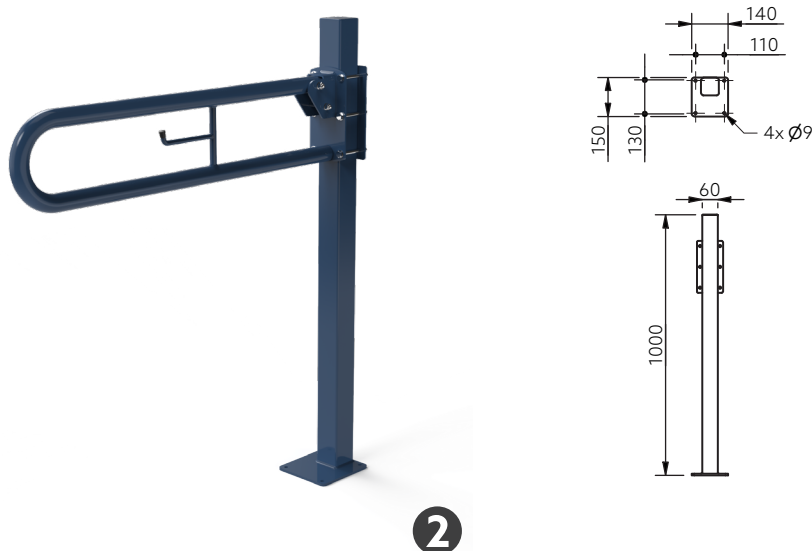

White floor mounting post and adaption kit

Features

- For use with trombone hinged support rails DDGR-B, 112055, DDGR-BP
- Ideal for use where wall substrate is unstable
- Hinged rail can be mounted at variable height
- Complies with Part M of the Building Regulations

Available Colours

Product Description

Floor mounting post and adaption kit, steel, 1000mm, dark blue (RAL 5011)
Floor mounting post and adaption kit, steel, 1000mm, dark grey (RAL 7016)
Floor mounting post and adaption kit, steel, 1000mm, grey (RAL 7005)
Floor mounting post and adaption kit, steel, 1000mm, white (RAL 9016)

Product Code

112501/DB
112501/DG
112501/GY
112501/WH