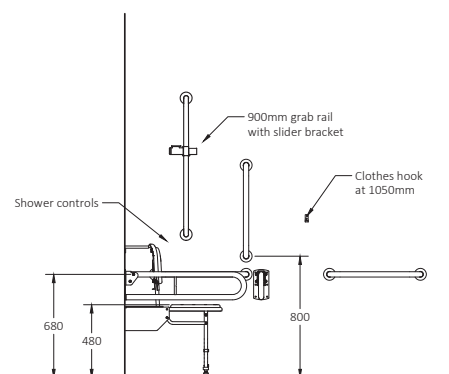

Rail only Doc M shower pack with stainless steel concealed fixing grab rails

Pack Contents

- 1 x Doc M shower seat
- 3 x 600mm Stainless steel grab rails with concealed fixings
- 1 x 450mm Stainless steel grab rail with concealed fixings
- 1 x 900mm Stainless steel grab rail with concealed fixings
- 2 x 800mm Stainless steel hinged support rails
- 1 x 1200mm x 1200mm Stainless steel shower curtain rail
- 2 x Weighted shower curtains
- 1 x Sliding shower head bracket
- 1 x Single robe hook