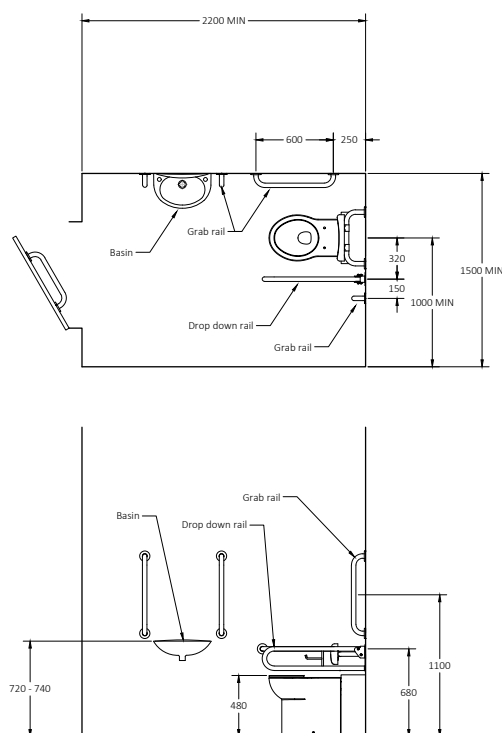

Back to wall Doc M toilet pack with stainless steel concealed fixing grab rails

Pack Contents

- 4 x 600mm Stainless steel grab rails with concealed fixings
- 1 x 450mm Stainless steel grab rail with concealed fixings
- 1 x 800mm Stainless steel hinged support rail
- 1 x 270mm Stainless steel back rest rail and pad with concealed fixing
- 1 x Sequential basin mixer tap
- 1 x TMV3 valve (optional)
- 1 x Back to wall Doc M pan
- 1 x Back box for back to wall pan
- 1 x Concealed cistern with siphon kit and flush pipe
- 1 x Extended spatula lever
- 1 x Ring only toilet seat
- 1 x Two tap hole basin
- 1 x White tap hole blanking cap

Features

- Complies with Part M of the Building Regulations
- WRAS approved
- Toilet seat with adjustable buffers and stainless steel hinge
- Concealed fixing grab rails
- Non-corrosive stainless steel grab rails
- Available for left or right handed configuration
- Simple one box solution

Available Colours

Product Description

Back to wall Doc M toilet pack, stainless steel, concealed fixings, dark blue (RAL 5011)

Back to wall Doc M toilet pack, stainless steel, concealed fixings, dark grey (RAL 7016)

Back to wall Doc M toilet pack, stainless steel, concealed fixings, grey (RAL 7005)

Back to wall Doc M toilet pack, stainless steel, concealed fixings, white (RAL 9016)

Back to wall Doc M toilet pack, stainless steel, concealed fixings, satin

Back to wall Doc M toilet pack, stainless steel, concealed fixings, polished

Back to wall Doc M toilet pack, stainless steel, concealed fixings, TMV3 valve, dark blue (RAL 5011)

Back to wall Doc M toilet pack, stainless steel, concealed fixings, TMV3 valve, dark grey (RAL 7016)

Back to wall Doc M toilet pack, stainless steel, concealed fixings, TMV3 valve, grey (RAL 7005)

Back to wall Doc M toilet pack, stainless steel, concealed fixings, TMV3 valve, white (RAL 9016)

Back to wall Doc M toilet pack, stainless steel, concealed fixings, TMV3 valve, satin

Back to wall Doc M toilet pack, stainless steel, concealed fixings, TMV3 valve, polished

Product Code

DM800KCS/DB

DM800KCS/DG

DM800KCS/GY

DM800KCS/WH

DM800KCS/SS

DM800KCS/SP

DM820KCS/DB

DM820KCS/DG

DM820KCS/GY

DM820KCS/WH

DM820KCS/SS

DM820KCS/SP