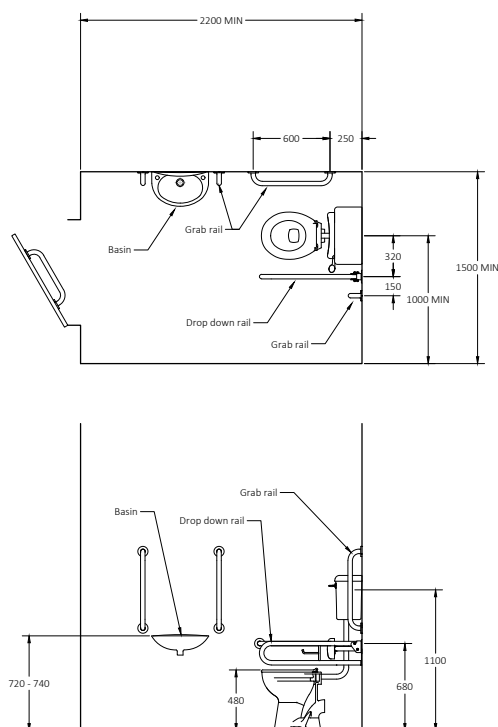

Product Code

230006/DB
230006/DG
230006/GY
230006/WH
230006/SS
230006/SP

Low level Doc M toilet pack with stainless steel concealed fixing grab rails

Pack Contents

- 4 x 600mm stainless steel grab rails with concealed fixings
- 1 x 450mm stainless steel grab rail with concealed fixings
- 1 x 800mm stainless steel hinged support rail
- 1 x 270mm stainless steel back rest rail and pad with concealed fixing
- 1 x sequential basin mixer tap
- 1 x TMV3 valve (optional)
- 1 x Low level Doc M pan
- 1 x Low level cistern (optional lockable lid)
- 1 x low level cistern fitting pack with basin waste and spatula lever
- 1 x ring only toilet seat
- 1 x two tap hole basin
- 1 x white tap hole blanking cap