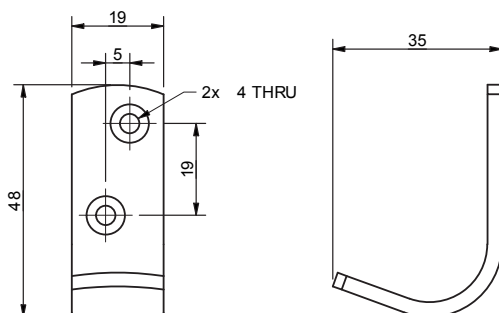

Single aluminium robe hook

Features

- Aluminium construction
- Colour options available for visually impaired
- Complies with Part M of the Building Regulations

Available Colours

Product Description	Product Code
Single robe hook, aluminium, dark blue (RAL 5011)	141701/DB
Single robe hook, aluminium, dark grey (RAL 7016)	141701/DG
Single robe hook, aluminium, grey (RAL 7005)	141701/GY
Single robe hook, aluminium, white (RAL 9016)	141701/WH