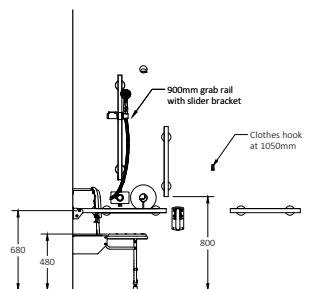

Product Description	Product Code
Concealed valve Doc M shower pack, stainless steel, luxury grab rails, slimline shower seat, matt black (RAL 9005)	321101/MB
Concealed valve Doc M shower pack, stainless steel, luxury grab rails, slimline shower seat, satin	321101/SS
Concealed valve Doc M shower pack, stainless steel, luxury grab rails, slimline shower seat, polished	321101/SP