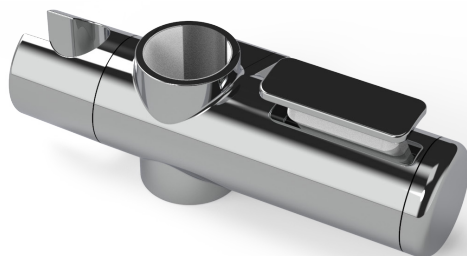

Polished chrome sliding shower head bracket for 32mm rail

Features

- Complies with Part M of the Building Regulations
- Large button for easy operation for users with limited dexterity
- Suitable for use with 32mm diameter rails

Available Colours

Product Description

Sliding shower head bracket, for 32mm rail, chrome polished

Product Code

250401/CP