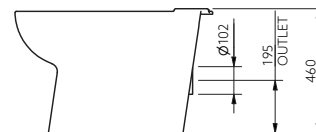

Product Code

NY02-SW-33010-DB
NY02-SW-33010-DG
NY02-SW-33010-GY
NY02-SW-33010-WH

Sanitary Ware and Accessories

Premium rimless close coupled Doc M pan

Features

- Rimless design for ease of cleaning
- Comfort height for easy side transfer
- Extended projection for Doc M
- Pan only