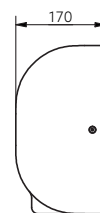

Available Colours

Product Description

Wall hung Doc M pan, 700mm projection, no fixings, white (RAL 9016)

Product Code

PANWH70

Rapid contemporary warm air dryer

Features

- Blue LED downlighter
- 550W super efficient motor
- Vandal resistant steel cover
- 10 second dry time