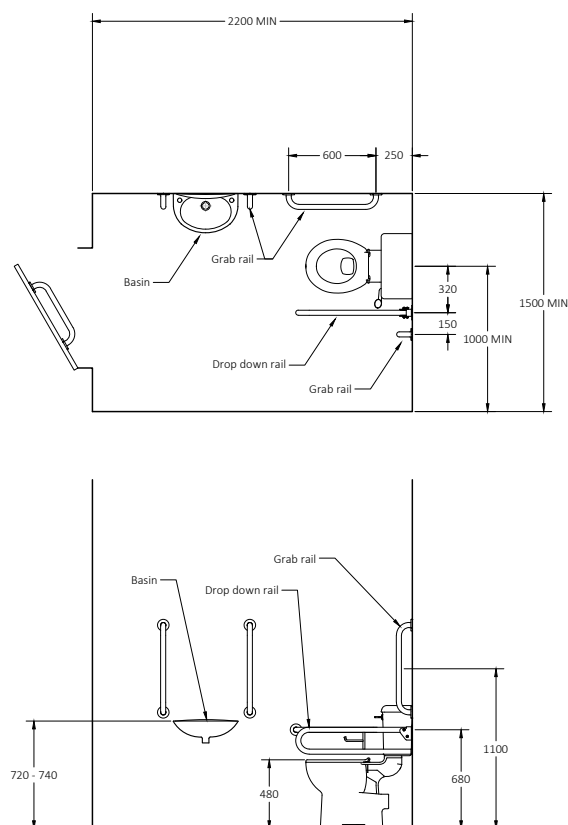

Close coupled Doc M toilet pack with steel exposed fixing grab rails

Pack Contents

- 5 x 600mm Coated steel grab rails with exposed fixings
- 1 x 800mm Coated steel hinged support rail with toilet roll holder
- 1 x Sequential basin mixer tap
- 1 x TMV3 Valve (optional)
- 1 x Close coupled Doc M pan
- 1 x Close coupled cistern
- 1 x Close coupled cistern fitting pack with basin waste and spatula lever (optional push button)
- 1 x Ring only toilet seat
- 1 x Two tap hole basin
- 1 x White tap hole blanking cap

Features

- Complies with Part M of the Building Regulations
- WRAS approved
- Toilet seat with adjustable buffers and stainless steel hinge
- Universal - left or right handed
- Simple one box solution
- Bottle trap and mirror not included

Available Colours

Product Description

Close coupled Doc M toilet pack, steel, exposed fixings, dark blue (RAL 5011)

Close coupled Doc M toilet pack, steel, exposed fixings, dark grey (RAL 7016)

Close coupled Doc M toilet pack, steel, exposed fixings, grey (RAL 7005)

Close coupled Doc M toilet pack, steel, exposed fixings, white (RAL 9016)

Close coupled Doc M toilet pack, steel, exposed fixings, TMV3 valve, dark blue (RAL 5011)

Close coupled Doc M toilet pack, steel, exposed fixings, TMV3 valve, dark grey (RAL 7016)

Close coupled Doc M toilet pack, steel, exposed fixings, TMV3 valve, grey (RAL 7005)

Close coupled Doc M toilet pack, steel, exposed fixings, TMV3 valve, white (RAL 9016)

Close coupled Doc M toilet pack, steel, exposed fixings, push button, dark grey (RAL 7016)

Close coupled Doc M toilet pack, steel, exposed fixings, push button, grey (RAL 7005)

Close coupled Doc M toilet pack, steel, exposed fixings, push button, white (RAL 9016)

Product Code

DM200K/DB

DM200K/DG

DM200K/GY

DM200K/WH

DMCC/DB

DMCC/DG

DMCC/GY

DMCC/WH

DMCCPB/DB

DMCCPB/DG

DMCCPB/GY

DMCCPB/WH