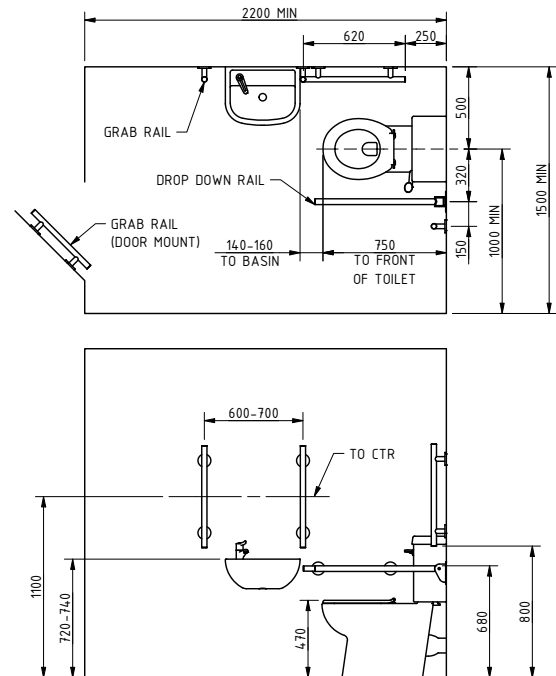

Pack Contents

- 4 x 620mm Stainless steel luxury grab rails with concealed fixings
- 1 x 480mm Stainless steel luxury grab rail with concealed fixings
- 1 x 800mm Stainless steel contemporary hinged support rail with concealed fixings
- 1 x Sequential basin mixer tap (optional thermostatic mixer tap)
- 1 x TMV3 alve (optional)
- 1 x Close coupled premium rimless Doc M pan
- 1 x Close coupled cistern with lockable lid
- 1 x Close coupled cistern fitting pack with basin waste and spatula lever
- 1 x Ring only toilet seat
- 1 x Left or right hand tap hole basin

Features

- Premium rimless design
- Complies with Part M of the Building Regulations
- WRAS approved
- Toilet seat with adjustable buffers and stainless steel hinge
- Simple one box solution
- Concealed fixing grab rails
- Non-corrosive stainless steel grab rails
- Lockable cistern lid on premium rimless packs
- Left or right handed available
- *Mirror and bottle trap are not included in pack*

Available Colours

Product Description

Product Description	Product Code
Premium rimless left handed luxury close coupled Doc M toilet pack, matt black (RAL 9005)	NY03-DM-13001-MB
Premium rimless left handed luxury close coupled Doc M toilet pack, satin	NY03-DM-13001-SS
Premium rimless left handed luxury close coupled Doc M toilet pack, polished	NY03-DM-13001-SP
Premium rimless right handed luxury close coupled Doc M toilet pack, matt black (RAL 9005)	NY03-DM-13002-MB
Premium rimless right handed luxury close coupled Doc M toilet pack, satin	NY03-DM-13002-SS
Premium rimless right handed luxury close coupled Doc M toilet pack, polished	NY03-DM-13002-SP
Premium rimless left handed luxury close coupled Doc M toilet pack, TMV3 valve, matt black (RAL 9005)	NY03-DM-13101-MB
Premium rimless left handed luxury close coupled Doc M toilet pack, TMV3 valve, satin	NY03-DM-13101-SS
Premium rimless left handed luxury close coupled Doc M toilet pack, TMV3 valve, polished	NY03-DM-13101-SP
Premium rimless right handed luxury close coupled Doc M toilet pack, TMV3 valve, matt black (RAL 9005)	NY03-DM-13102-MB
Premium rimless right handed luxury close coupled Doc M toilet pack, TMV3 valve, satin	NY03-DM-13102-SS
Premium rimless right handed luxury close coupled Doc M toilet pack, TMV3 valve, polished	NY03-DM-13102-SP
Premium rimless left handed luxury close coupled Doc M toilet pack, TMV3 tap, matt black (RAL 9005)	NY03-DM-13201-MB
Premium rimless left handed luxury close coupled Doc M toilet pack, TMV3 tap, satin	NY03-DM-13201-SS
Premium rimless left handed luxury close coupled Doc M toilet pack, TMV3 tap, polished	NY03-DM-13201-SP
Premium rimless right handed luxury close coupled Doc M toilet pack, TMV3 tap, matt black (RAL 9005)	NY03-DM-13202-MB
Premium rimless right handed luxury close coupled Doc M toilet pack, TMV3 tap, satin	NY03-DM-13202-SS
Premium rimless right handed luxury close coupled Doc M toilet pack, TMV3 tap, polished	NY03-DM-13202-SP