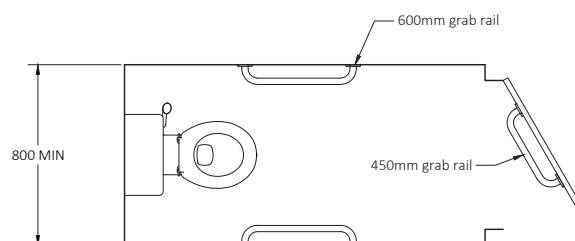

DM700K/WH

DM700K/LC/DB

DM700K/LC/DG

DM700K/LC/GY

DM700K/LC/WH

Close coupled ambulant Doc M toilet pack with steel concealed fixing grab rails

Pack Contents

- 2 x 600mm Coated steel grab rails with concealed fixings
- 1 x 450mm Coated steel grab rail with concealed fixings
- 1 x Close coupled Doc M pan
- 1 x Close coupled cistern (optional lockable lid)
- 1 x Close coupled cistern fitting pack with spatula lever
- 1 x Ring only toilet seat