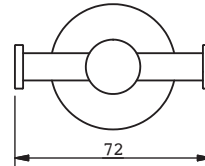

Contemporary double robe hook

Features

- Contemporary design
- Brass construction
- Polished chrome finish

Available Colours

Product Description

Double robe hook, chrome polished

Product Code

343011/CP