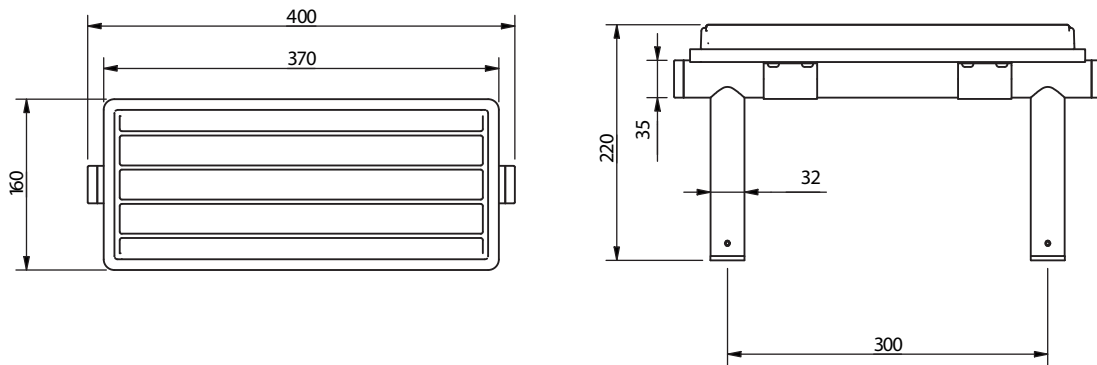

The Gosfield Collection

Stainless steel flangeless fixing back rest rail and pad