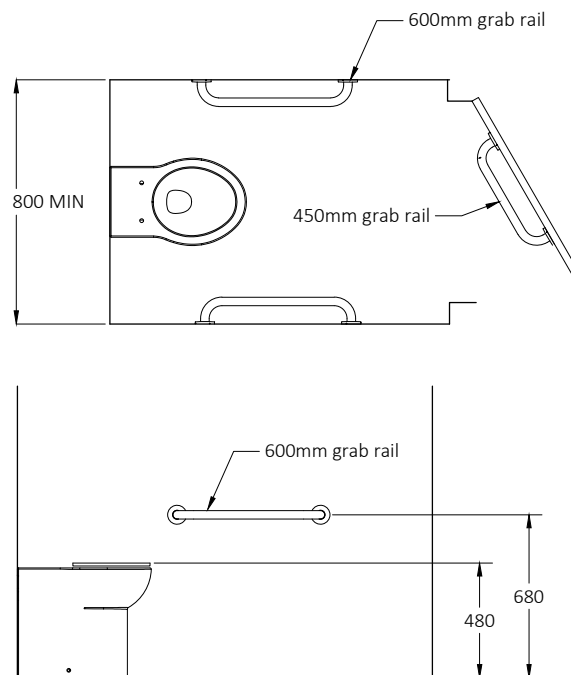

Pack Contents

- 2 x 600mm Coated steel grab rails with concealed fixings
- 1 x 450mm Coated steel grab rail with concealed fixings
- 1 x Back to wall Doc M pan
- 1 x Concealed cistern with siphon kit and flush pipe
- 1 x Extended spatula lever
- 1 x Ring only toilet seat