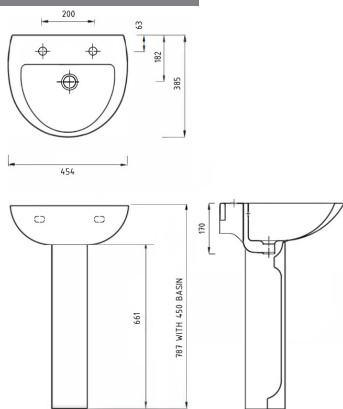

Full height pedestal

Semi pedestal