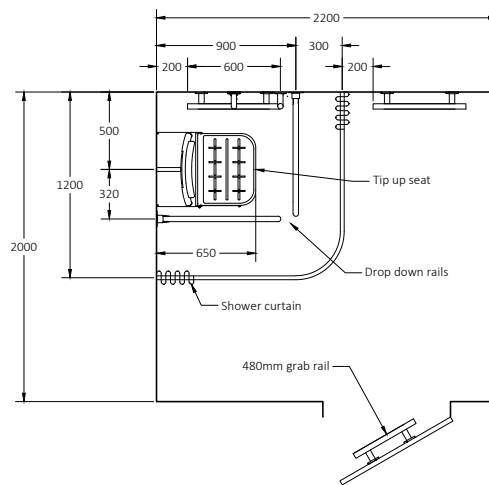

Product Description	Product Code
Exposed valve Doc M shower pack, stainless steel, luxury grab rails, matt black (RAL 9005)	321103/MB
Exposed valve Doc M shower pack, stainless steel, luxury grab rails, satin	321103/SS
Exposed valve Doc M shower pack, stainless steel, luxury grab rails, polished	321103/SP