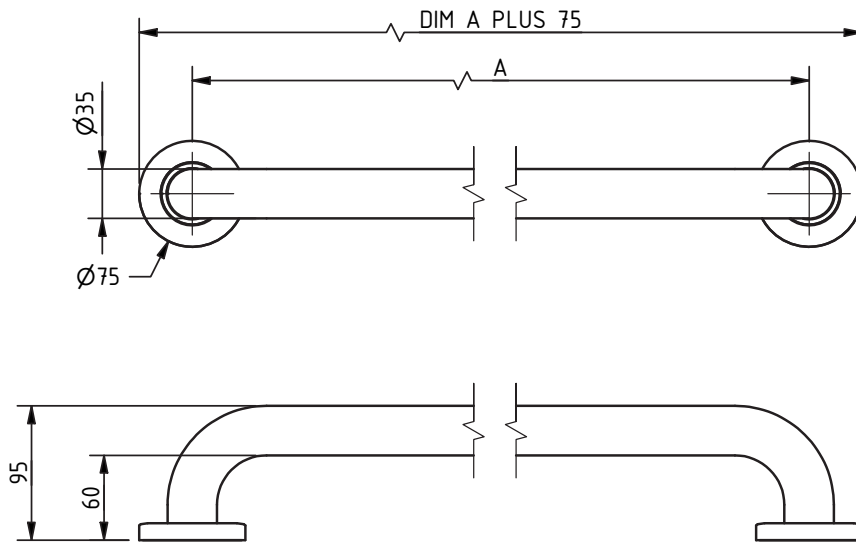

The Hanson Collection

Stainless steel concealed fixing grab rail

'A' represents the variable dimension in the table.

Features:

- Compliant with Part M of the Building Regulations
- Contemporary design
- High quality stainless steel construction
- Manufactured in Great Britain
- Available in 28 finishes
- Premium brand