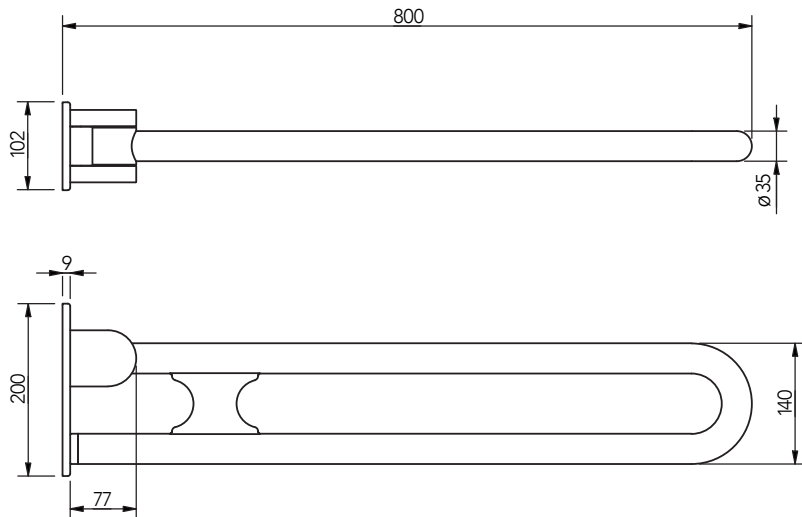

The Hanson Collection

Stainless steel concealed fixing looped hinged support rail