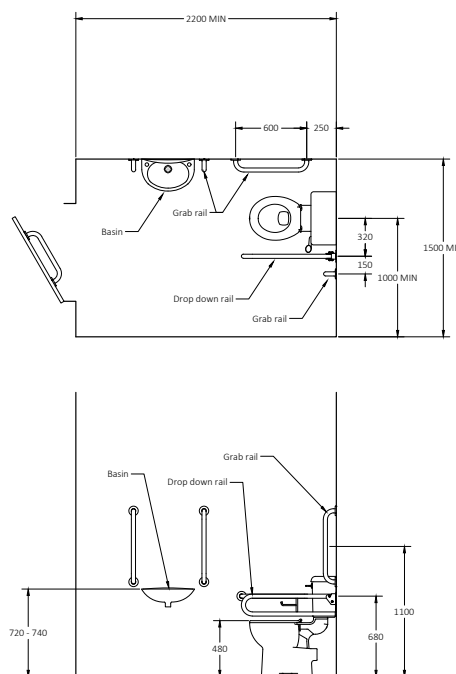

Product Code

230003/DB
230003/DG
230003/GY
230003/WH

Doc M Packs

Close coupled Doc M toilet pack with steel concealed fixing grab rails

Pack Contents

- 5 x 600mm Coated steel grab rails with concealed fixings
- 1 x 800mm Coated steel hinged support rail with toilet roll holder
- 1 x Sequential basin mixer tap
- 1 x TMV3 Valve (optional)
- 1 x Close coupled Doc M pan
- 1 x Close coupled cistern (optional lockable lid)
- 1 x Close coupled cistern fitting pack with basin waste and spatula lever (optional push button)
- 1 x Ring only toilet seat
- 1 x Two tap hole basin
- 1 x White tap hole blanking cap