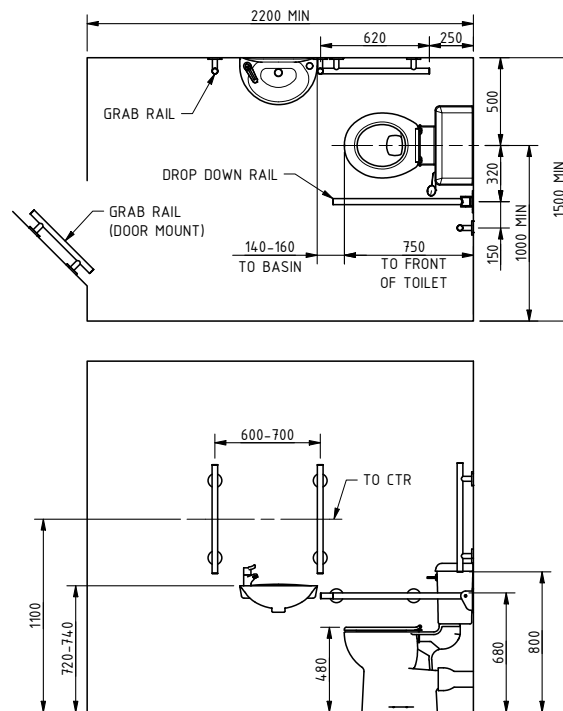

Doc M Packs

Close coupled Doc M toilet pack with stainless steel concealed fixing luxury grab rails

Pack Contents

- 4 x 620mm Stainless steel luxury grab rails with concealed fixings
- 1 x 480mm Stainless steel luxury grab rail with concealed fixings
- 1 x 800mm Stainless steel contemporary hinged support rail
- 1 x Sequential basin mixer tap
- 1 x TMV3 Valve (optional)
- 1 x Close coupled Doc M pan
- 1 x Close coupled cistern
- 1 x Close coupled cistern fitting pack with basin waste and spatula lever
- 1 x Ring only toilet seat (optional lid)
- 1 x Two tap hole basin
- 1 x Tap hole blanking cap