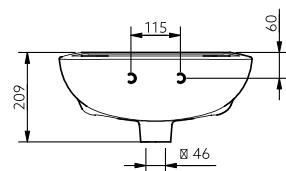

Available Colours

Product Description

Compact Doc M basin, two tap holes, no overflow, white

Product Code

NY01-SW-00120-WH

Standard Doc M basin

B-BASI1TH-SAN

B-BASI1TH-SAN