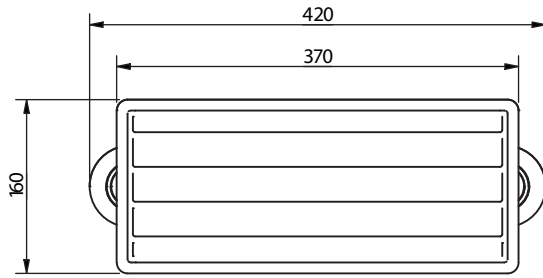

The Hanson Collection

220mm Stainless steel concealed fixing removable back rest rail and pad