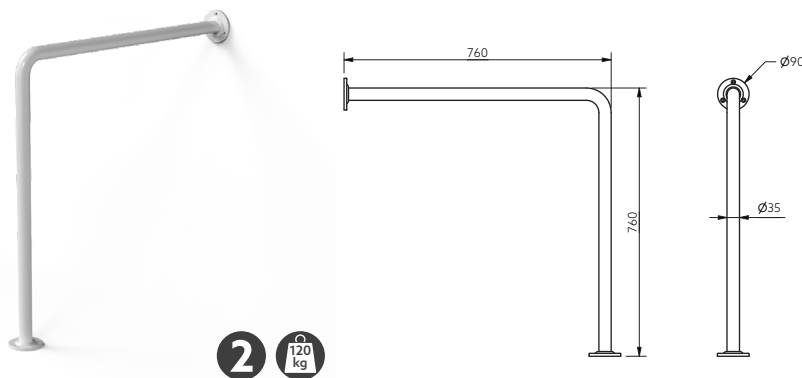

White steel floor to wall rail

2

Features

- Robust steel construction
- Durable epoxy polyester coated finish
- Raised flange to allow for fixing to slightly uneven surfaces

Available Colours

WH

Product Description

Floor to wall rail, 760mm x 760mm, white (RAL 9016)

Product Code

F/W-760/WH