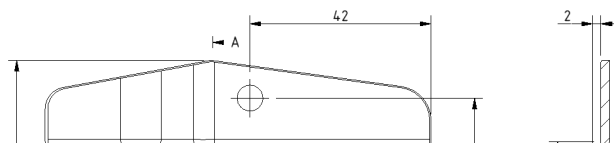

Basin hanging bracket

Features

- Basin fixing kit for compact Doc M basin

Product Description

Basin hanging bracket

Product Code

P-000248-X00X