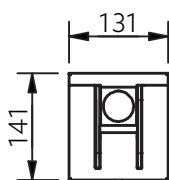

Available Colours

Product Description

Product Code

Contemporary single arm friction rail, stainless steel, concealed fixings, matt black (RAL 9005)

310480C/MB

Contemporary single arm friction rail, stainless steel, concealed fixings, satin

310480C/SS

Contemporary single arm friction rail, stainless steel, concealed fixings, polished

310480C/SP