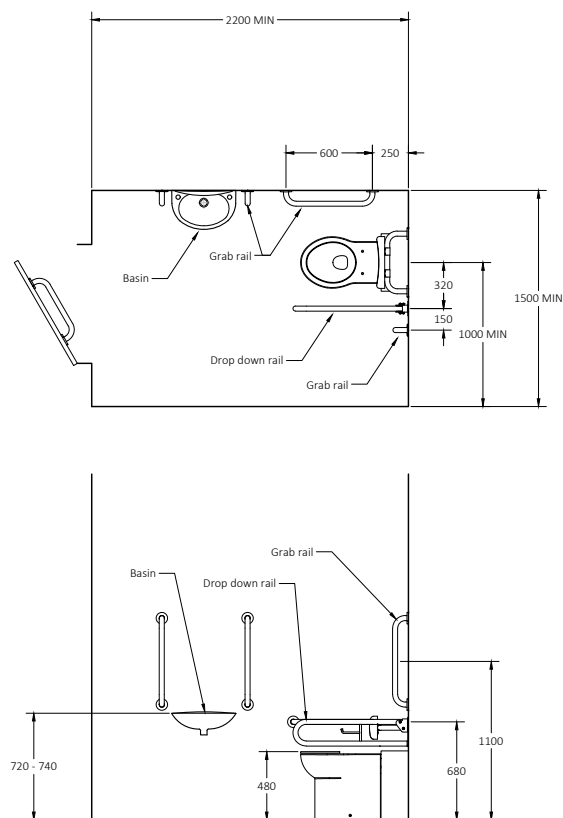

Product Code

- AMBBTW/DB
- AMBBTW/DG
- AMBBTW/GY
- AMBBTW/WH

Back to wall Doc M toilet pack with steel concealed fixing grab rails

Pack Contents

- 5 x 600mm Coated steel grab rails with concealed fixings
- 1 x 800mm Coated steel hinged support rail with toilet roll holder
- 1 x 270mm Coated steel back rest rail and pad with concealed fixing
- 1 x Sequential basin mixer tap
- 1 x TMV3 Valve (optional)
- 1 x Back to wall Doc M pan
- 1 x Back box for back to wall pan
- 1 x Concealed cistern with siphon kit and flush pipe
- 1 x Extended spatula lever
- 1 x Ring only toilet seat
- 1 x Two tap hole basin
- 1 x White tap hole blanking cap