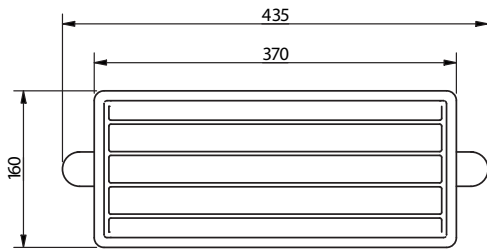

The Hanson Collection

220mm stainless steel flangeless fixing back rest rail and pad