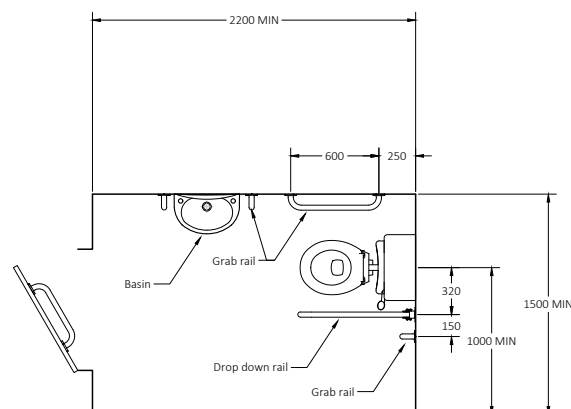

Product Code

230004/DB
230004/DG
230004/GY
230004/WH

Low level Doc M toilet pack with steel exposed fixing grab rails

Pack Contents

- 5 x 600mm Coated steel grab rails with exposed fixings
- 1 x 800mm Coated steel hinged support rail with toilet roll holder
- 1 x 270mm Coated steel back rest rail and pad with exposed fixing
- 1 x Sequential basin mixer tap
- 1 x TMV3 Valve (optional)
- 1 x Low level Doc M pan
- 1 x Low level cistern
- 1 x Low level cistern fitting pack with basin waste and spatula lever
- 1 x Ring only toilet seat
- 1 x Two tap hole basin
- 1 x White tap hole blanking cap