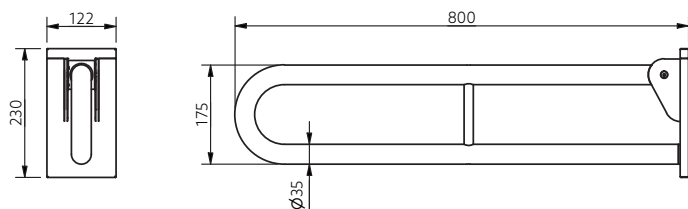

Hinged Rails

Stainless steel friction hinged support rail with concealed fixing, 800mm

Features

- Complies with Part M of the Building Regulations
- Premium friction folding mechanism
- Non-corrosive stainless steel construction
- Concealed back plate

Available Colours

Product Description

Friction hinged rail, stainless steel, concealed fixing, 800mm, dark blue (RAL 5011)
Friction hinged rail, stainless steel, concealed fixing, 800mm, dark grey (RAL 7016)
Friction hinged rail, stainless steel, concealed fixing, 800mm, grey (RAL 7005)
Friction hinged rail, stainless steel, concealed fixing, 800mm, white (RAL 9016)
Friction hinged rail, stainless steel, concealed fixing, 800mm, satin
Friction hinged rail, stainless steel, concealed fixing, 800mm, polished

Product Code

105SC/DB
105SC/DG
105SC/GY
105SC/WH
105SC/SS
105SC/SP