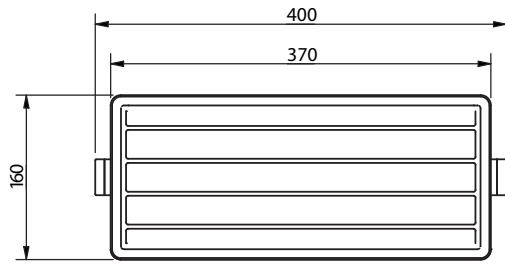

The Gosfield Collection

Stainless steel concealed fixing removable back rest rail and pad