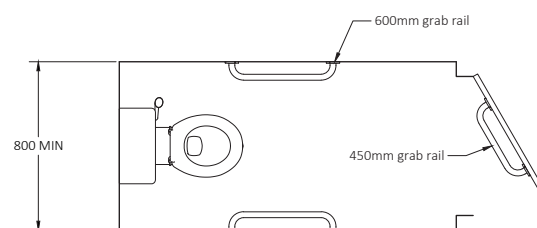

Doc M Packs

Close coupled ambulant Doc M toilet pack with stainless steel concealed fixing grab rails

DOC
M

Pack Contents

- 2 x 600mm stainless steel grab rails with concealed fixings
- 1 x 450mm rail
- 1 x Close coupled Doc M pan
- 1 x Close coupled cistern (optional lockable lid)
- 1 x Close coupled cistern fitting pack with spatula lever
- 1 x Ring only toilet seat

Features

- Complies with Part M of the Building Regulations
- WRAS approved
- Toilet seat with adjustable buffers and stainless steel hinge
- Concealed fixing grab rails
- Non-corrosive stainless steel grab rails
- Simple one box solution

Available Colours

Product Description

Close coupled ambulant Doc M toilet pack, stainless steel, concealed fixings, dark blue (RAL 5011)
Close coupled ambulant Doc M toilet pack, stainless steel, concealed fixings, dark grey (RAL 7016)
Close coupled ambulant Doc M toilet pack, stainless steel, concealed fixings, grey (RAL 7005)
Close coupled ambulant Doc M toilet pack, stainless steel, concealed fixings, white (RAL 9016)
Close coupled ambulant Doc M toilet pack, stainless steel, concealed fixings, satin
Close coupled ambulant Doc M toilet pack, stainless steel, concealed fixings, polished
Close coupled ambulant Doc M toilet pack, stainless steel, concealed fixings, satin, with lockable lid
Close coupled ambulant Doc M toilet pack, stainless steel, concealed fixings, polished, with lockable lid

Product Code

AMBCCCS/DB
AMBCCCS/DG
AMBCCCS/GY
AMBCCCS/WH
AMBCCCS/SS
AMBCCCS/SP
AMBCCCS/LC/SS
AMBCCCS/LC/SP