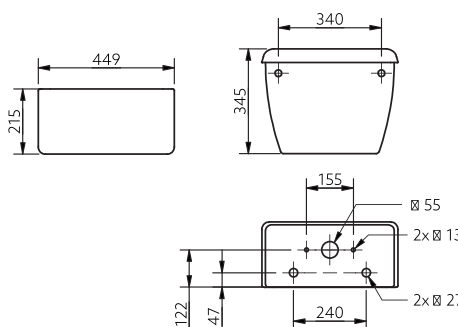

Close coupled cistern for box rim pan

Features

- Suitable for front lever
- Universal - left or right handed
- Lockable lid option
- Bottom inlet
- *Cistern tank only*

Available Colours

WH

Product Description

Close coupled cistern for box rim pan

Close coupled cistern with lockable lid for box rim pan

Product Code

NY01-SW-11090-WH

NY01-SW-11099-WH