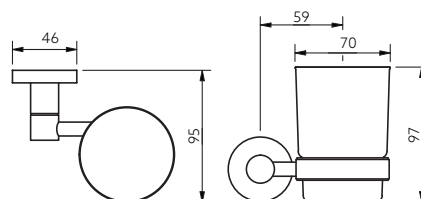

Tumbler holder including tumbler

Features

- Contemporary design
- Brass construction
- Polished chrome finish

Available Colours

Product Description

Tumbler holder, including tumbler, polished chrome

Product Code

343006/CP