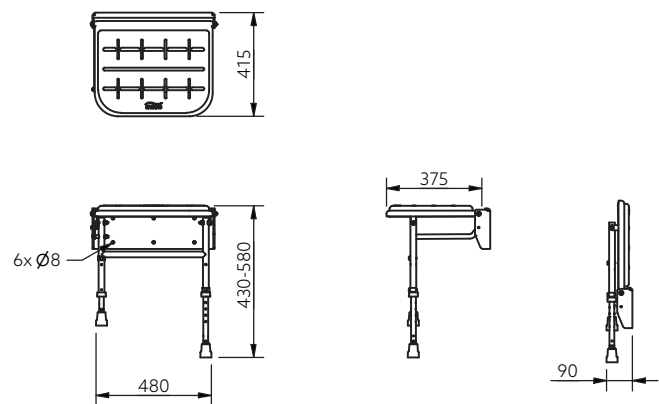

Features

- Contemporary design
- Polished aluminium frame
- Durable clip on plastic seat
- Legs can be adjusted with E-clip in 25mm increments as well as fine adjustment
- Adjustable height
- Drainage holes for easy-drain
- Closed cell polyurethane construction pad for maximum hygiene and comfort