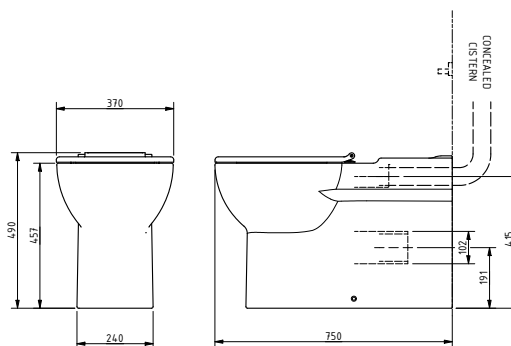

Sanitary Ware and Accessories

Premium rimless back to wall Doc M ware set with ring only seat

Pack Contents

- 1 x Back to wall premium rimless Doc M pan
- 1 x Concealed cistern with siphon kit and flush pipe
- 1 x Extended spatula lever
- 1 x Ring only toilet seat

Features

- Back to wall premium rimless pan & cistern assembly
- Toilet seat ring with stainless steel hinge
- Complies with Part M of the Building Regulations

Available Colours

Product Description

Premium rimless back to wall Doc M ware set, pan & cistern assembly, ring only seat, dark blue (RAL 5011)
Premium rimless back to wall Doc M ware set, pan & cistern assembly, ring only seat, dark grey (RAL 7016)
Premium rimless back to wall Doc M ware set, pan & cistern assembly, ring only seat, grey (RAL 7005)
Premium rimless back to wall Doc M ware set, pan & cistern assembly, ring only seat, white (RAL 9016)

Product Code

NY02-SW-33010-DB
NY02-SW-33010-DG
NY02-SW-33010-GY
NY02-SW-33010-WH