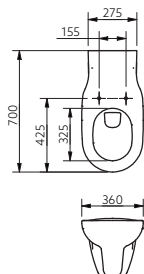

Sanitary Ware and Accessories

Wall hung Doc M pan

Features

- Complies with Part M of the Building Regulations
- Contemporary feel
- Open rim
- If 750mm projection is required then wall should be built out by 50mm