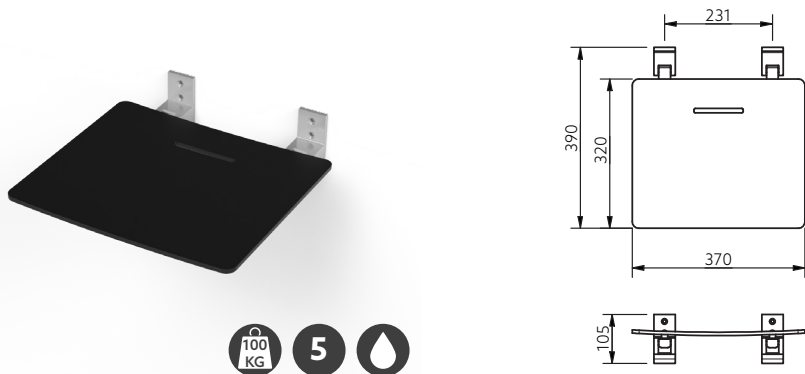

Showering

Contemporary slimline wall mounted shower seat

Features

- Minimalistic contemporary design
- Brushed aluminium wall mounting system
- Drainage hole for user comfort
- Choice of black or white
- Lift and lock hinge mechanism

Available Colours

Product Description

Contemporary slimline shower seat, black

Contemporary slimline shower seat, white

Product Code

331002/BL

331002/WH