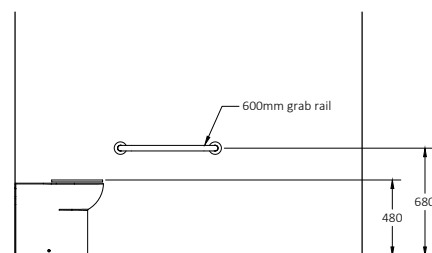

DM820KCS/DB

DM820KCS/DG

DM820KCS/GY

DM820KCS/WH

DM820KCS/SS

DM820KCS/SP

Doc M Packs

Back to wall ambulant Doc M toilet pack with stainless steel concealed fixing grab rails