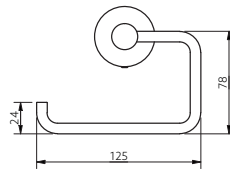

Hinged toilet roll holder

Features

- Contemporary design
- Brass construction
- Polished chrome finish

Available Colours

Product Description

Hinged toilet roll holder, chrome polished

Product Code

343004/CP