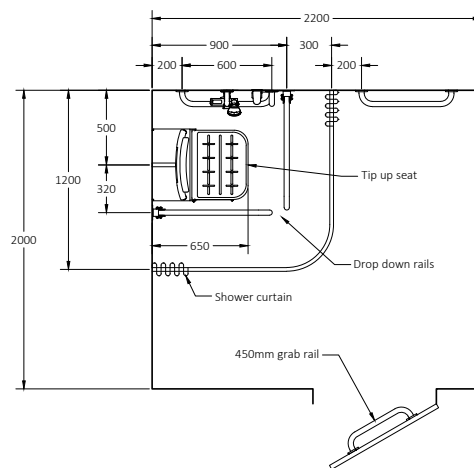

NY02-DM-41300-WH

NY02-DM-41300-SS

NY02-DM-41300-SP

Doc M Packs

Exposed valve Doc M shower pack with stainless steel concealed fixing grab rails

Pack Contents

- 1 x Doc M shower seat
- 1 x Exposed TMV3 Doc M shower valve
- 1 x Exposed Doc M shower diverter
- 1 x Shower head and hose
- 1 x Antivandal overhead shower head
- 3 x 600mm Stainless steel grab rails with concealed fixings
- 1 x 450mm Stainless steel grab rail with concealed fixings
- 1 x 900mm Stainless steel grab rail with concealed fixings
- 2 x 800mm Stainless steel hinged support rails
- 1 x 1200mm x 1200mm Stainless steel shower curtain rail
- 2 x Weighted shower curtains
- 1 x Sliding shower head bracket
- 1 x Single robe hook