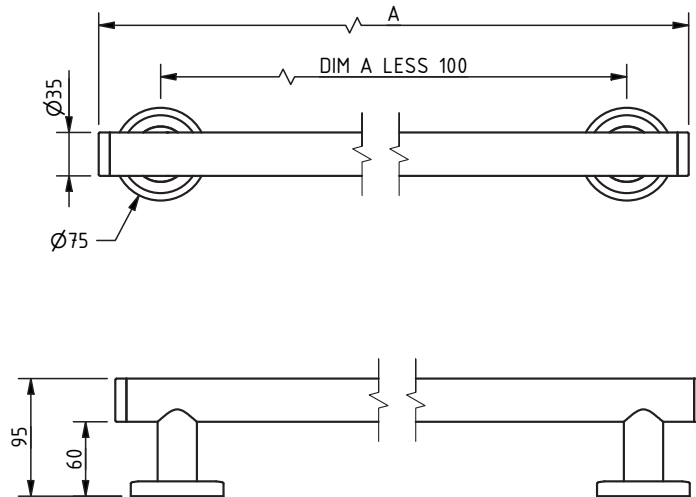

The Gosfield Collection

Stainless steel concealed fixing removable grab rail

'A' represents the variable dimension in the table.

Features:

- Compliant with Part M of the Building Regulations
- Innovative removable solution
- Contemporary design
- High quality stainless steel construction
- Manufactured in Great Britain
- Available in 28 finishes
- Premium brand