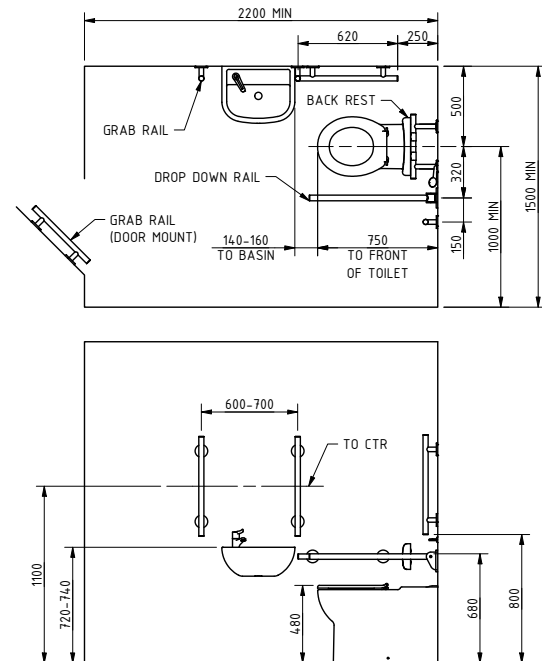

Right hand configuration shown

Pack Contents

- 4 x 620mm Stainless steel luxury grab rails with concealed fixings
- 1 x 480mm Stainless steel luxury grab rail with concealed fixings
- 1 x 800mm Stainless steel contemporary hinged support rail with concealed fixings
- 1 x 220mm Stainless steel luxury back rest rail and pad with concealed fixings
- 1 x Sequential basin mixer tap (optional thermostatic mixer tap)
- 1 x TMV3 valve (optional)
- 1 x Back to wall premium rimless Doc M pan
- 1 x Concealed cistern with siphon kit and flush pipe
- 1 x Extended spatula lever
- 1 x Ring only toilet seat
- 1 x Left or right handed 1 tap hole basin