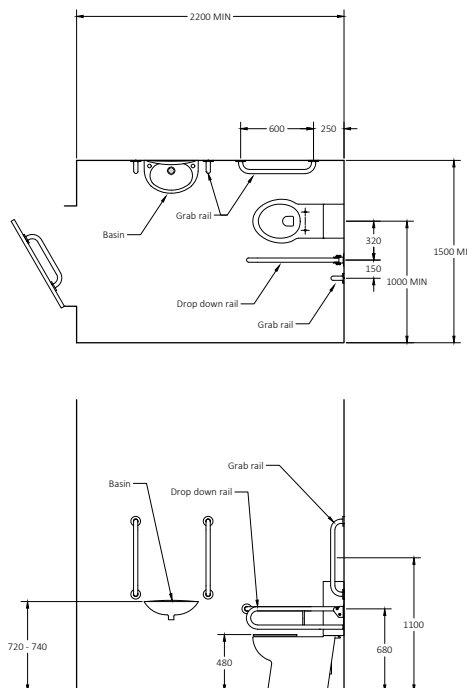

DM315KS/LC/SP

Doc M Packs

Premium rimless back to wall Doc M toilet pack with stainless steel concealed fixing grab rails

Right hand configuration shown

Pack Contents

- 4 x 600mm stainless steel grab rails with concealed fixings
- 1 x 450mm stainless steel grab rail with concealed fixings
- 1 x 800mm stainless steel hinged support rail with concealed fixings
- 1 x 220mm stainless steel back rest rail and pad with concealed fixing
- 1 x sequential basin mixer tap (optional thermostatic mixer tap)
- 1 x TMV3 Valve (optional)
- 1 x back to wall premium rimless Doc M pan
- 1 x concealed cistern with siphon kit and flush pipe
- 1 x extended spatula lever
- 1 x ring only toilet seat with top fix hinges
- 1 x left or right handed 1 tap hole basin