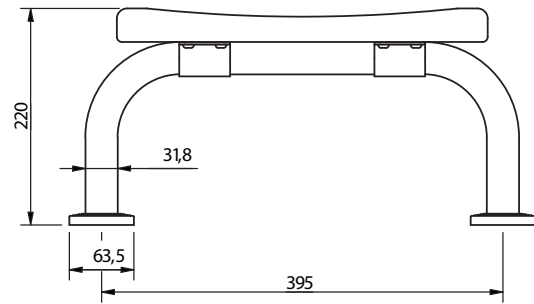

The Portland Collection

220mm solid brass concealed fixing back rest rail and pad