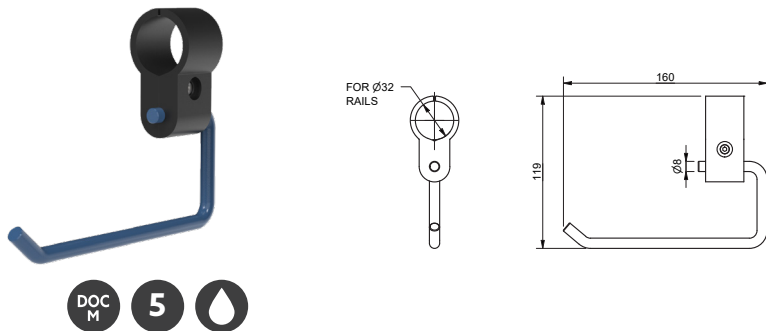

Hinged Rails

Removable toilet roll holder for stainless steel hinged support rail

Features

- For use with stainless steel hinged rails - 211865, 211880, 211965 and 211980
- Easy to fit clip on design
- Durable nylon and stainless steel construction
- Can be positioned anywhere on rail to suit user
- Complies with Part M of the Building Regulations

Available Colours

Product Description	Product Code

Removable toilet roll holder for stainless steel hinged support rail, dark blue (RAL 5011)	211000/DB
Removable toilet roll holder for stainless steel hinged support rail, dark grey (RAL 7016)	211000/DG
Removable toilet roll holder for stainless steel hinged support rail, grey (RAL 7005)	211000/GY
Removable toilet roll holder for stainless steel hinged support rail, white (RAL 9016)	211000/WH
Removable toilet roll holder for stainless steel hinged support rail, satin	211000/SS
Removable toilet roll holder for stainless steel hinged support rail, polished	211000/SP