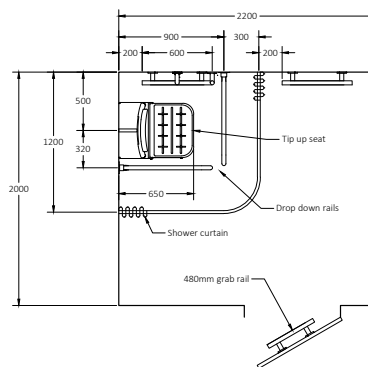

Product Description	Product Code
Concealed valve Doc M shower pack, stainless steel, luxury grab rails, slimline shower seat, matt black (RAL 9005)	321101/MB
Concealed valve Doc M shower pack, stainless steel, luxury grab rails, slimline shower seat, satin	321101/SS
Concealed valve Doc M shower pack, stainless steel, luxury grab rails, slimline shower seat, polished	321101/SP