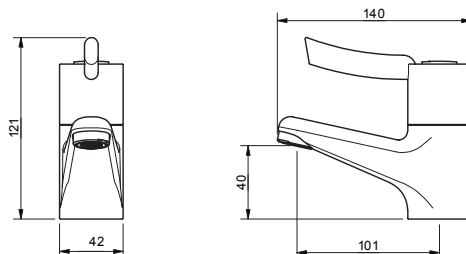

Sanitary Ware and Accessories

Polished chrome sequential basin mixer tap

Features

- WRAS Approved
- Easy operation for users with limited dexterity
- Polished chrome finish

Available Colours

Product Description	Product Code
Sequential basin mixer tap, polished chrome	BPLMON
Flange for BPLMON mixer tap, chrome plated plastic construction	P-000246-X00X