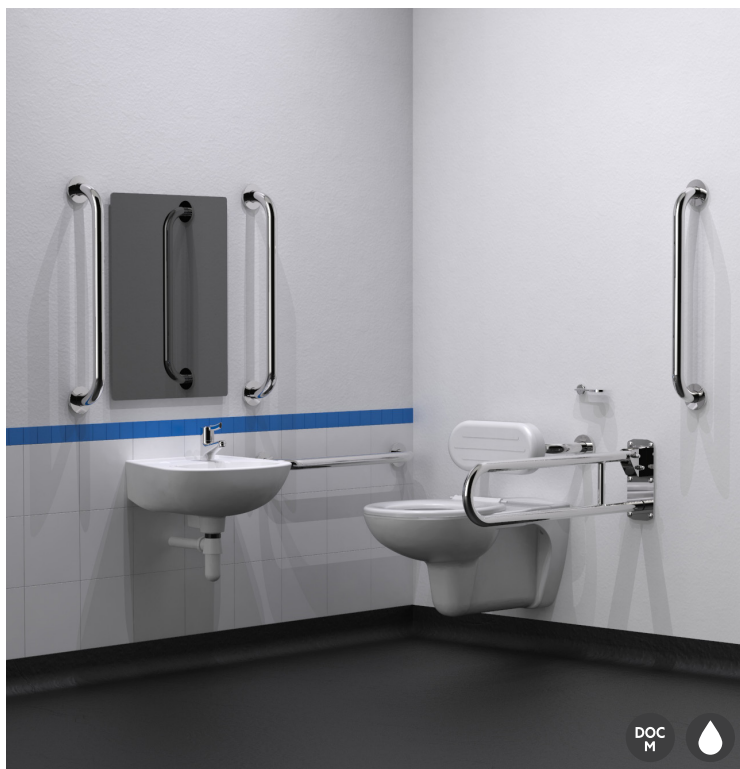

Wall hung Doc M toilet pack with stainless steel concealed fixing grab rails

Pack Contents

- 4 x 600mm Stainless steel grab rails with concealed fixings
- 1 x 450mm Stainless steel grab rail with concealed fixings
- 1 x 800mm Stainless steel hinged support rail
- 1 x 2200mm Stainless steel back rest rail and pad with concealed fixing
- 1 x Sequential basin mixer tap (optional thermostatic mixer tap)
- 1 x TMV3 Valve (optional)
- 1 x Wall hung Doc M pan
- 1 x Floor mounting frame for wall hung pan
- 1 x Concealed cistern with siphon kit and flush pipe
- 1 x Extended spatula lever
- 1 x Ring only toilet seat
- 1 x Two tap hole basin
- 1 x White tap hole blanking cap

Features

- Complies with Part M of the Building Regulations
- WRAS approved
- Toilet seat with adjustable buffers and stainless steel hinge
- Concealed fixing grab rails
- Non-corrosive stainless steel grab rails
- Simple one box solution

Available Colours

Product Description

Wall hung Doc M toilet pack, stainless steel, concealed fixings, polished

Wall hung Doc M toilet pack, stainless steel, concealed fixings, satin

Wall hung Doc M toilet pack, stainless steel, concealed fixings, TMV3 valve, dark blue (RAL 5011)

Wall hung Doc M toilet pack, stainless steel, concealed fixings, TMV3 valve, dark grey (RAL 7016)

Wall hung Doc M toilet pack, stainless steel, concealed fixings, TMV3 valve, grey (RAL 7005)

Wall hung Doc M toilet pack, stainless steel, concealed fixings, TMV3 valve, white (RAL 9016)

Wall hung Doc M toilet pack, stainless steel, concealed fixings, TMV3 valve, satin

Wall hung Doc M toilet pack, stainless steel, concealed fixings, TMV3 valve, polished

Wall hung Doc M toilet pack, stainless steel, concealed fixings, TMV3 tap, dark blue (RAL 5011)

Wall hung Doc M toilet pack, stainless steel, concealed fixings, TMV3 tap, dark grey (RAL 7016)

Wall hung Doc M toilet pack, stainless steel, concealed fixings, TMV3 tap, grey (RAL 7005)

Wall hung Doc M toilet pack, stainless steel, concealed fixings, TMV3 tap, white (RAL 9016)

Wall hung Doc M toilet pack, stainless steel, concealed fixings, TMV3 tap, satin

Wall hung Doc M toilet pack, stainless steel, concealed fixings, TMV3 tap, polished

Product Code

DM830KCS/SP

DM830KCS/SS

NY02-DM-41200-DB

NY02-DM-41200-DG

NY02-DM-41200-GY

NY02-DM-41200-WH

NY02-DM-41200-SS

NY02-DM-41200-SP

NY02-DM-41300-DB

NY02-DM-41300-DG

NY02-DM-41300-GY

NY02-DM-41300-WH

NY02-DM-41300-SS

NY02-DM-41300-SP