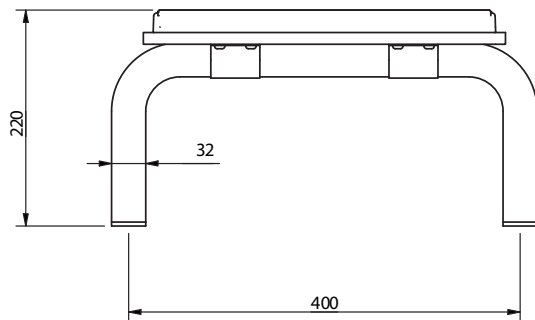

The Hanson Collection

220mm stainless steel flangeless fixing back rest rail and pad