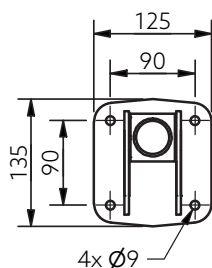

Product Description

Product Code

Contemporary single arm friction rail, stainless steel, exposed fixings, satin

310480/SS

Contemporary single arm friction rail, stainless steel, exposed fixings, polished

310480/SP

Contemporary single arm friction rail, stainless steel, exposed fixings, matt black (RAL 9005)

310480/MB