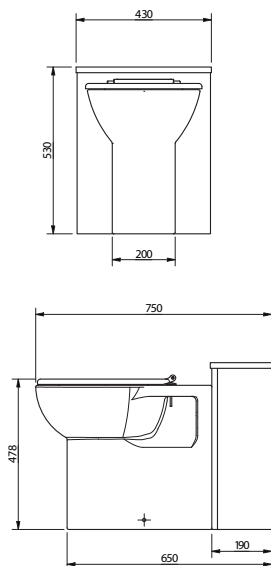

Sanitary Ware and Accessories

Back to wall Doc M ware set with ring only seat and back box

Pack Contents

- 1 x Back to wall Doc M pan
- 1 x Concealed cistern with siphon kit and flush pipe
- 1 x Extended spatula lever
- 1 x Ring only toilet seat

Available Colours

Features

- Back to wall pan & cistern assembly
- Toilet seat ring with stainless steel hinge
- Complies with Part M of the Building Regulations
- *Pan only*

Product Description

- Back to wall Doc M ware set, pan & cistern assembly, ring only seat, dark blue (with back box) (RAL 5011)
- Back to wall Doc M ware set, pan & cistern assembly, ring only seat, dark grey (with back box) (RAL 7016)
- Back to wall Doc M ware set, pan & cistern assembly, ring only seat, grey (with back box) (RAL 7005)
- Back to wall Doc M ware set, pan & cistern assembly, ring only seat, white (with back box) (RAL 9016)

Product Code

- NY02-SW-31010-DB
- NY02-SW-31010-DG
- NY02-SW-31010-GY
- NY02-SW-31010-WH