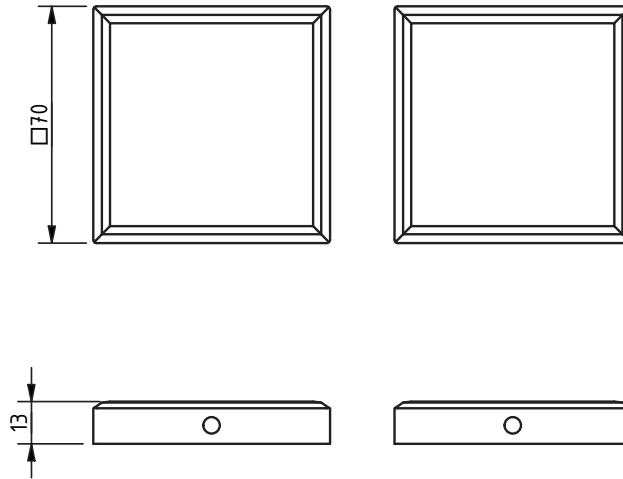

The Mortimer Collection

Removable grab rail blanking plate kit