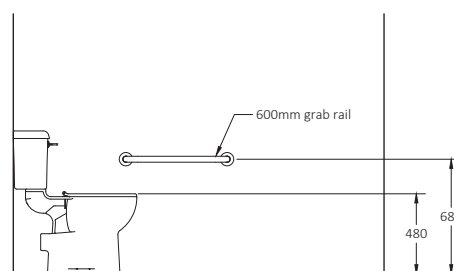

Doc M Packs

Close coupled ambulant Doc M toilet pack with stainless steel concealed fixing grab rails

DOC
M

Pack Contents

- 2 x 600mm stainless steel grab rails with concealed fixings
- 1 x 450mm rail
- 1 x Close coupled Doc M pan
- 1 x Close coupled cistern (optional lockable lid)
- 1 x Close coupled cistern fitting pack with spatula lever
- 1 x Ring only toilet seat

Features

- Complies with Part M of the Building Regulations
- WRAS approved
- Toilet seat with adjustable buffers and stainless steel hinge
- Concealed fixing grab rails
- Non-corrosive stainless steel grab rails
- Simple one box solution

Available Colours

Product Description

Close coupled ambulant Doc M toilet pack, stainless steel, concealed fixings, dark blue (RAL 5011)
Close coupled ambulant Doc M toilet pack, stainless steel, concealed fixings, dark grey (RAL 7016)
Close coupled ambulant Doc M toilet pack, stainless steel, concealed fixings, grey (RAL 7005)
Close coupled ambulant Doc M toilet pack, stainless steel, concealed fixings, white (RAL 9016)
Close coupled ambulant Doc M toilet pack, stainless steel, concealed fixings, satin
Close coupled ambulant Doc M toilet pack, stainless steel, concealed fixings, polished
Close coupled ambulant Doc M toilet pack, stainless steel, concealed fixings, satin, with lockable lid
Close coupled ambulant Doc M toilet pack, stainless steel, concealed fixings, polished, with lockable lid

Product Code

AMBCCCS/DB
AMBCCCS/DG
AMBCCCS/GY
AMBCCCS/WH
AMBCCCS/SS
AMBCCCS/SP
AMBCCCS/LC/SS
AMBCCCS/LC/SP