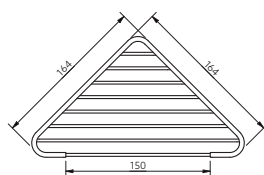

Corner shower basket

Features

- Contemporary design
- Brass construction
- Polished chrome finish

Available Colours

Product Description

Corner Shower basket, chrome polished

Product Code

343012/CP