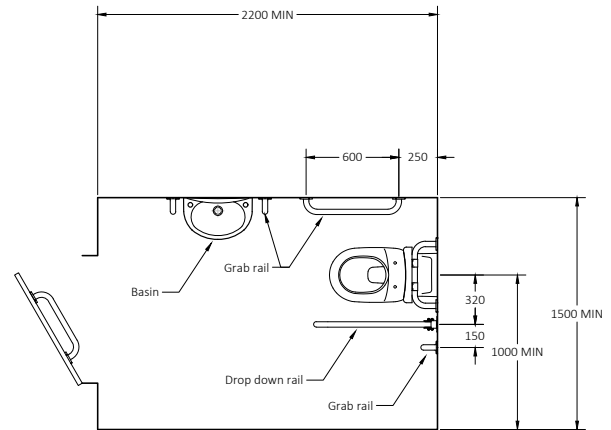

Product Code

- AMBBTWC/DB
- AMBBTWC/DG
- AMBBTWC/GY
- AMBBTWC/WH

Wall hung Doc M toilet pack with steel concealed fixing grab rails

Pack Contents

- 5 x 600mm Coated steel grab rails with concealed fixings
- 1 x 800mm Coated steel hinged support rail with toilet roll holder
- 1 x 2200mm Coated steel back rest rail and pad with concealed fixing
- 1 x Sequential basin mixer tap
- 1 x TMV3 Valve (optional)
- 1 x Wall hung Doc M pan
- 1 x Floor mounting frame for wall hung pan
- 1 x Concealed cistern with siphon kit and flush pipe
- 1 x Extended spatula lever
- 1 x Ring only toilet seat
- 1 x Two tap hole basin
- 1 x White tap hole blanking cap