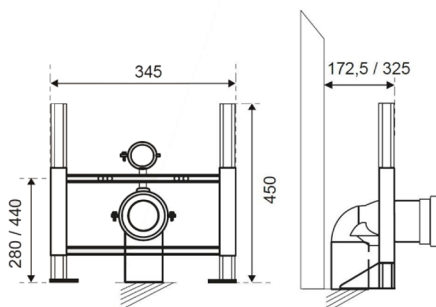

Low frame unit for wall hung pan

Features

- Designed for easy mounting of wall hung pan
- Fixings not included

Available Colours

Product Description	Product Code
Low frame unit for wall hung pan	B-WALLHUNGFRAME