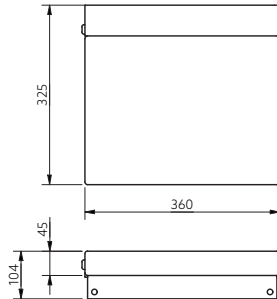

Showering

Contemporary compact square padded wall mounted shower seat

Features

- Minimalistic contemporary design
- Brushed aluminium wall mounting system
- Drainage hole for user comfort
- Choice of black or white
- Lift and lock hinge mechanism

Available Colours

Product Description

Contemporary compact square shower seat, padded, black
Contemporary compact square shower seat, padded, white

Product Code

330002/BL
330002/WH