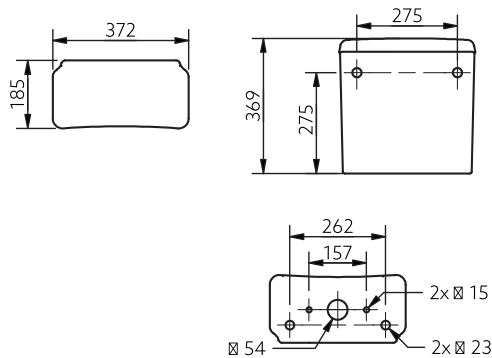

Features

- Modern minimal design
- Suitable for front lever
- Universal - left or right handed
- Lockable Lid option
- Bottom inlet
- *Cistern tank only*

Available Colours

WH

Product Description

Close Coupled cistern, 5 holes, White