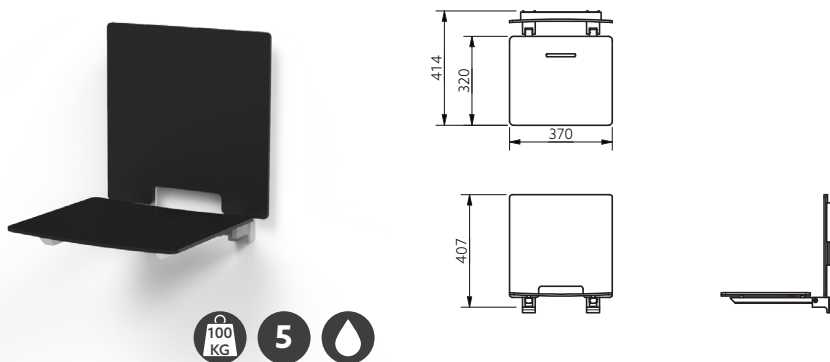

Features

- Minimalistic contemporary design
- Brushed aluminium wall mounting system
- Drainage hole for user comfort
- Back rest for optimum comfort
- Choice of black or white
- Lift and lock hinge mechanism