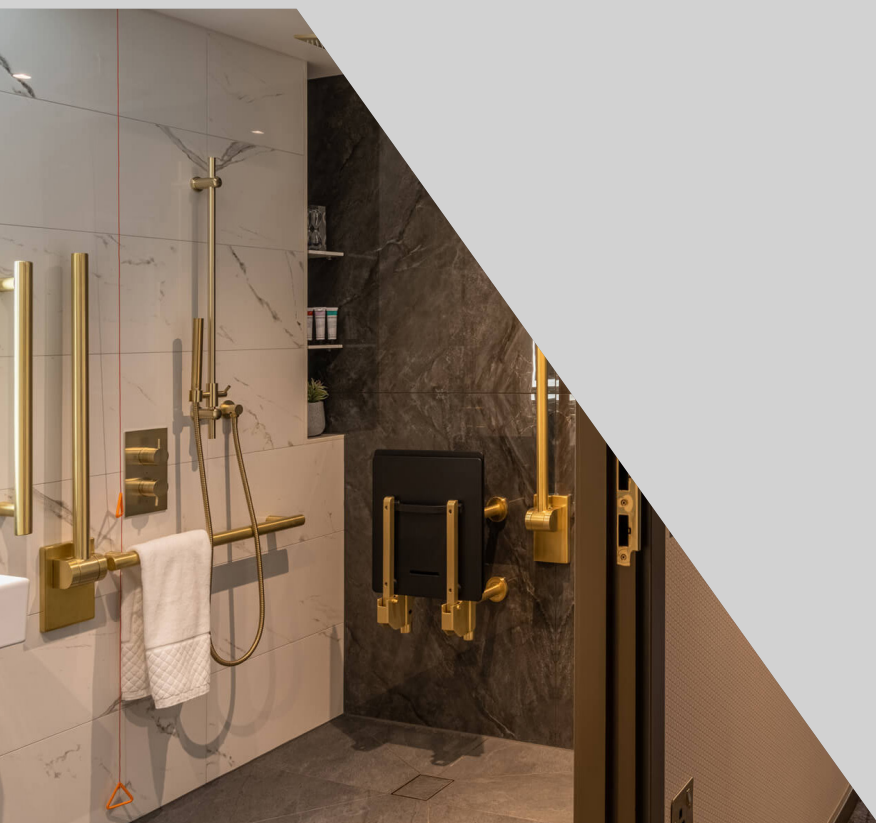

Available Colours

Product Description

Paper towel dispenser, plastic, white with clear level indicator

Product Code

141001/WH

NYMA
PRO

NYMAS GROUP

Where inclusivity meets exclusivity