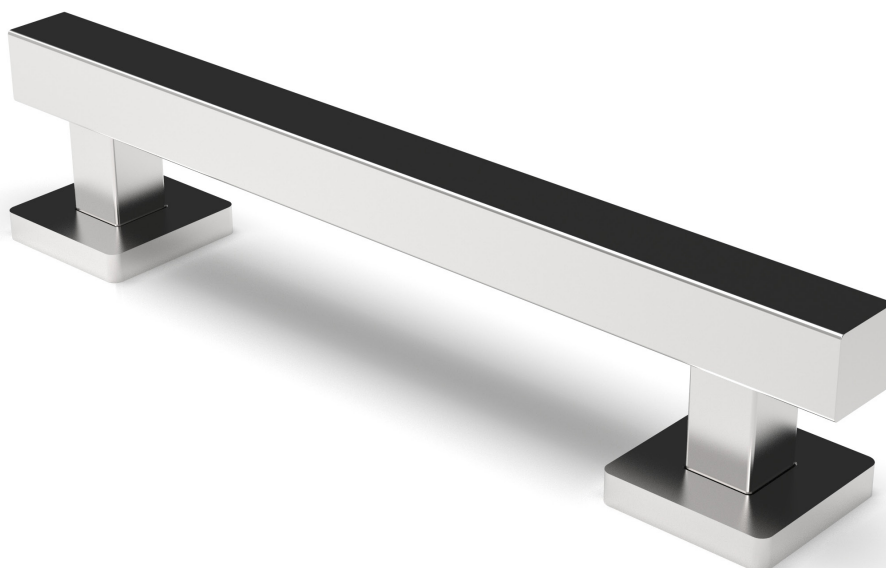

The Mortimer Collection

900mm stainless steel concealed fixing vertical grab rail

Product Description	Codes
900mm stainless steel concealed fixing vertical grab rail, satin stainless steel	FL08-012-00-M00S
900mm stainless steel concealed fixing vertical grab rail, polished stainless steel	FL08-012-00-M00P
900mm stainless steel concealed fixing vertical grab rail, matt black coated	FL08-012-00-S01M
900mm stainless steel concealed fixing vertical grab rail, matt white coated	FL08-012-00-S02M
900mm stainless steel concealed fixing vertical grab rail, polished chrome plated	FL08-012-00-E01P
900mm stainless steel concealed fixing vertical grab rail, satin chrome plated	FL08-012-00-E01S
900mm stainless steel concealed fixing vertical grab rail, polished nickel plated	FL08-012-00-E02P
900mm stainless steel concealed fixing vertical grab rail, satin nickel plated	FL08-012-00-E02S
900mm stainless steel concealed fixing vertical grab rail, antique brass plated	FL08-012-00-E03A
900mm stainless steel concealed fixing vertical grab rail, polished gold plated	FL08-012-00-E05P
900mm stainless steel concealed fixing vertical grab rail, PVD polished nickel	FL08-012-00-P01P
900mm stainless steel concealed fixing vertical grab rail, PVD satin nickel	FL08-012-00-P01S
900mm stainless steel concealed fixing vertical grab rail, PVD polished gold	FL08-012-00-P02P
900mm stainless steel concealed fixing vertical grab rail, PVD satin gold	FL08-012-00-P02S
900mm stainless steel concealed fixing vertical grab rail, PVD polished graphite	FL08-012-00-P03P
900mm stainless steel concealed fixing vertical grab rail, PVD satin graphite	FL08-012-00-P03S
900mm stainless steel concealed fixing vertical grab rail, PVD polished anthracite	FL08-012-00-P04P
900mm stainless steel concealed fixing vertical grab rail, PVD satin anthracite	FL08-012-00-P04S
900mm stainless steel concealed fixing vertical grab rail, PVD polished brass	FL08-012-00-P05P
900mm stainless steel concealed fixing vertical grab rail, PVD satin brass	FL08-012-00-P05S
900mm stainless steel concealed fixing vertical grab rail, PVD polished bronze	FL08-012-00-P06P
900mm stainless steel concealed fixing vertical grab rail, PVD satin bronze	FL08-012-00-P06S
900mm stainless steel concealed fixing vertical grab rail, PVD polished warm gold	FL08-012-00-P07P
900mm stainless steel concealed fixing vertical grab rail, PVD satin warm gold	FL08-012-00-P07S
900mm stainless steel concealed fixing vertical grab rail, PVD polished champagne	FL08-012-00-P08P
900mm stainless steel concealed fixing vertical grab rail, PVD satin champagne	FL08-012-00-P08S
900mm stainless steel concealed fixing vertical grab rail, PVD polished warm brass	FL08-012-00-P09P
900mm stainless steel concealed fixing vertical grab rail, PVD satin warm brass	FL08-012-00-P09S