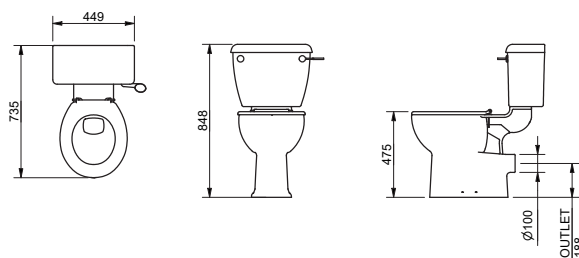

Shower curtain track, L-shaped, 1500x1200mm, white (RAL 9016)

130303/WH

Close coupled Doc M ware set

Pack Contents

- 1 x Close coupled Doc M pan
- 1 x Close coupled cistern (optional lockable lid)
- 1 x Close coupled cistern fitting pack with spatula lever
- 1 x Ring only toilet seat (option with lid on white and dark blue seats)