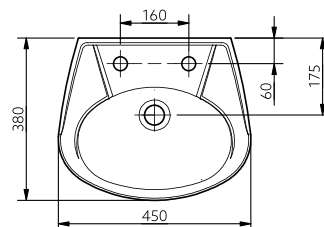

Available Colours

Product Description

Compact Doc M basin, two tap holes, no overflow, white

Product Code

NY01-SW-00120-WH

Standard Doc M basin

B-BASI1TH-SAN

B-BASI1TH-SAN