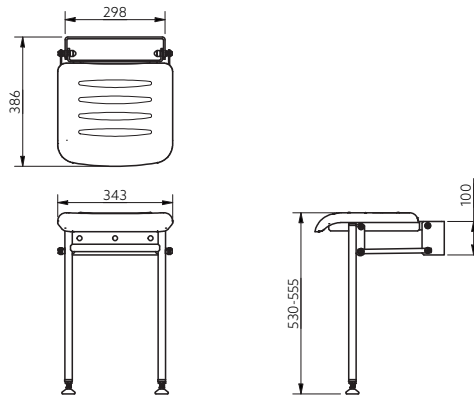

Product Code

112501/DB
112501/DG
112501/GY
112501/WH

Showering

White compact padded wall mounted folding shower seat

Features

- Durable white coating
- Durable wipe clean cushion
- Closed cell polyurethane construction pads for maximum hygiene and comfort
- Support legs with adjustable feet
- Optional stainless steel for extra longevity