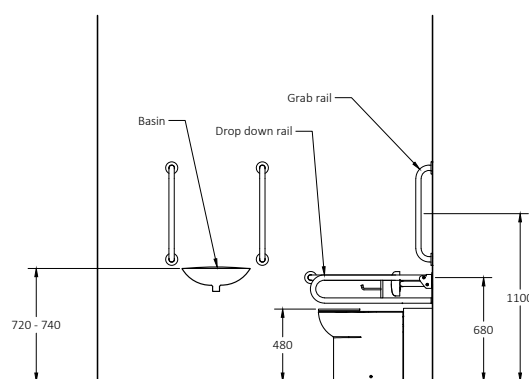

Back to wall Doc M toilet pack with steel exposed fixing grab rails

Pack Contents

- 5 x 600mm Coated steel grab rails with exposed fixings
- 1 x 800mm Coated steel hinged support rail with toilet roll holder
- 1 x 270mm Coated steel back rest rail and pad with exposed fixings
- 1 x Sequential basin mixer tap
- 1 x TMV3 Valve (optional)
- 1 x Back to wall Doc M pan
- 1 x Back box for back to wall pan
- 1 x Concealed cistern with siphon kit and flush pipe
- 1 x Extended spatula lever
- 1 x Ring only toilet seat
- 1 x Two tap hole basin
- 1 x White tap hole blanking cap