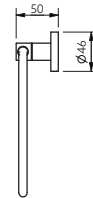

Sanitary Ware and Accessories

Towel ring

Features

- Contemporary design
- Brass construction
- Polished chrome finish

Available Colours

Product Description

Towel ring, polished chrome

Product Code

343003/CP