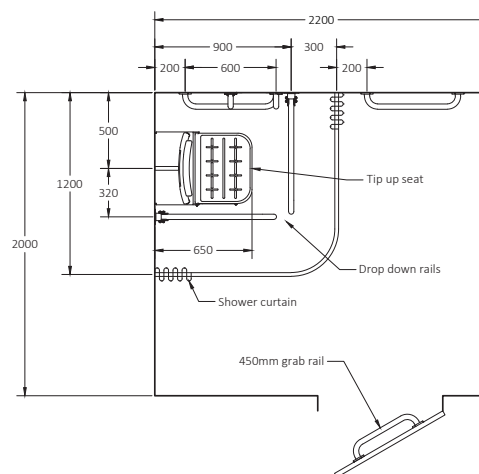

Rail only Doc M shower pack with stainless steel concealed fixing grab rails

Pack Contents

- 1 x Doc M shower seat
- 3 x 600mm Stainless steel grab rails with concealed fixings
- 1 x 450mm Stainless steel grab rail with concealed fixings
- 1 x 900mm Stainless steel grab rail with concealed fixings
- 2 x 800mm Stainless steel hinged support rails
- 1 x 1200mm x 1200mm Stainless steel shower curtain rail
- 2 x Weighted shower curtains
- 1 x Sliding shower head bracket
- 1 x Single robe hook