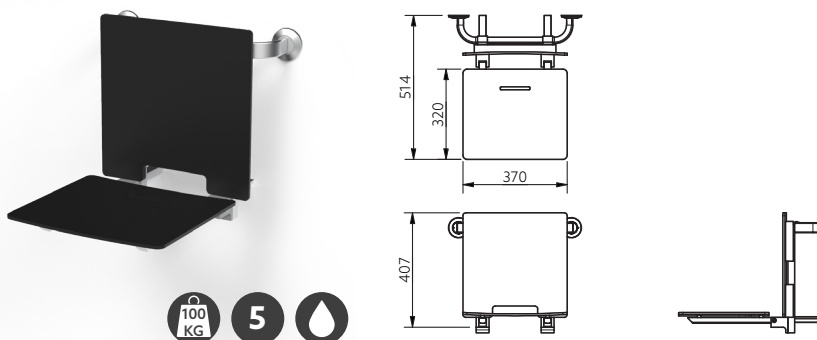

Features

- Minimalistic contemporary design
- Brushed aluminium wall mounting system
- Drainage hole for user comfort
- Back rest for optimum comfort
- Removable for maximum space efficiency
- Choice of black or white
- Lift and lock hinge mechanism