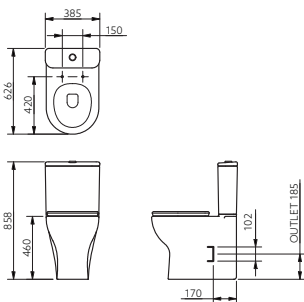

Pack Contents

- 1 x Close coupled comfort height standard projection pan
- 1 x Close coupled cistern
- 1 x Close coupled cistern fitting pack with push button
- 1 x Toilet seat with lid

Features

- 460mm 'comfort height' pan
- 625mm projection
- Includes soft-close toilet seat with lid
- Includes cistern fittings and push button flush