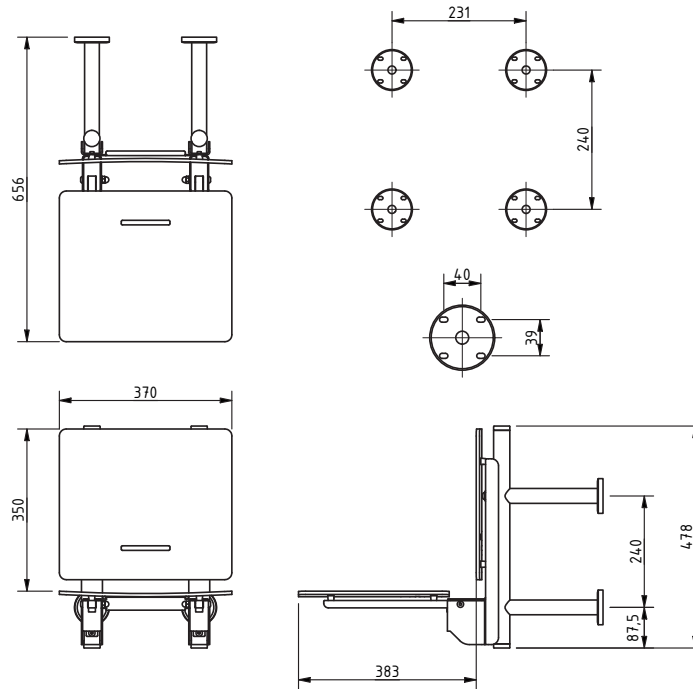

The Gosfield Collection

Stainless steel frame wall mounted removable fold down Doc M shower seat