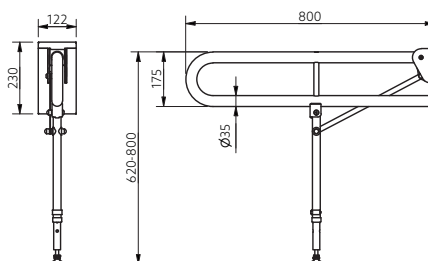

Stainless steel friction hinged support rail with leg and concealed fixing, 800mm

Features

- Complies with Part M of the Building Regulations
- Premium friction folding mechanism
- Adjustable support leg
- Non-corrosive stainless steel construction
- Concealed back plate

Available Colours

Product Description

Friction hinged rail with leg, stainless steel, concealed fixing, 800mm, dark blue (RAL 5011)
Friction hinged rail with leg, stainless steel, concealed fixing, 800mm, dark grey (RAL 7016)
Friction hinged rail with leg, stainless steel, concealed fixing, 800mm, grey (RAL 7005)
Friction hinged rail with leg, stainless steel, concealed fixing, 800mm, white (RAL 9016)
Friction hinged rail with leg, stainless steel, concealed fixing, 800mm, satin
Friction hinged rail with leg, stainless steel, concealed fixing, 800mm, polished

Product Code

115SC/DB
115SC/DG
115SC/GY
115SC/WH
115SC/SS
115SC/SP