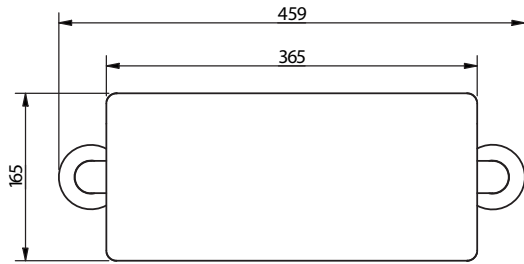

The Portland Collection

220mm solid brass concealed fixing back rest rail and pad