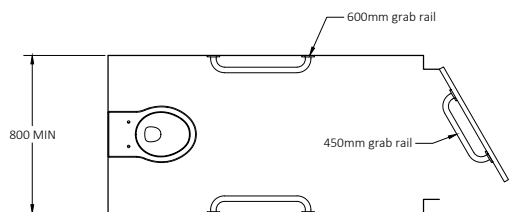

DM820KCS/DB

DM820KCS/DG

DM820KCS/GY

DM820KCS/WH

DM820KCS/SS

DM820KCS/SP

Doc M Packs

Back to wall ambulant Doc M toilet pack with stainless steel concealed fixing grab rails