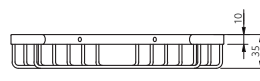

Corner shower basket

Features

- Contemporary design
- Brass construction
- Polished chrome finish

Available Colours

Product Description

Corner Shower basket, chrome polished

Product Code

343012/CP