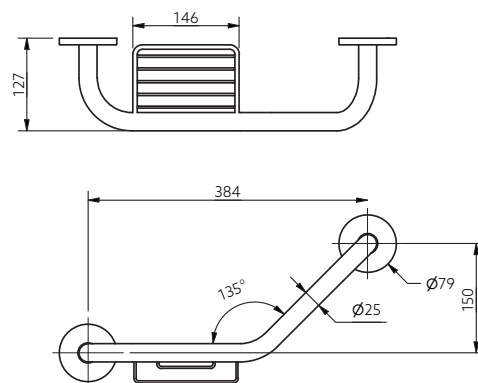

Cranked stainless steel grab rail with concealed fixings and soap basket

Features

- 25mm diameter tube
- Concealed fixing grab rails
- Integrated soap basket
- Cranked design basket can be left or right sided

Available Colours

Product Description	Product Code
Cranked grab rail, stainless steel, concealed fixings, 300x300mm, soap basket, polished	310630/SP