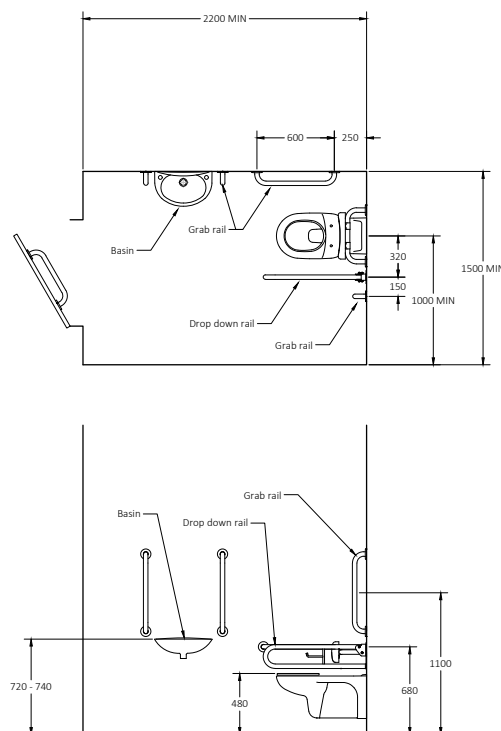

Product Code

AMBBTWC/DB
AMBBTWC/DG
AMBBTWC/GY
AMBBTWC/WH
AMBBTWC/SS
AMBBTWC/SP

Wall hung Doc M toilet pack with stainless steel concealed fixing grab rails

Pack Contents

- 4 x 600mm Stainless steel grab rails with concealed fixings
- 1 x 450mm Stainless steel grab rail with concealed fixings
- 1 x 800mm Stainless steel hinged support rail
- 1 x 2200mm Stainless steel back rest rail and pad with concealed fixing
- 1 x Sequential basin mixer tap (optional thermostatic mixer tap)
- 1 x TMV3 Valve (optional)
- 1 x Wall hung Doc M pan
- 1 x Floor mounting frame for wall hung pan
- 1 x Concealed cistern with siphon kit and flush pipe
- 1 x Extended spatula lever
- 1 x Ring only toilet seat
- 1 x Two tap hole basin
- 1 x White tap hole blanking cap