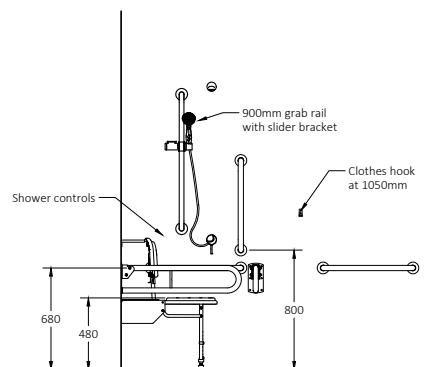

NY02-DM-41300-WH

NY02-DM-41300-SS

NY02-DM-41300-SP

Doc M Packs

Exposed valve Doc M shower pack with stainless steel concealed fixing grab rails

Pack Contents

- 1 x Doc M shower seat
- 1 x Exposed TMV3 Doc M shower valve
- 1 x Exposed Doc M shower diverter
- 1 x Shower head and hose
- 1 x Antivandal overhead shower head
- 3 x 600mm Stainless steel grab rails with concealed fixings
- 1 x 450mm Stainless steel grab rail with concealed fixings
- 1 x 900mm Stainless steel grab rail with concealed fixings
- 2 x 800mm Stainless steel hinged support rails
- 1 x 1200mm x 1200mm Stainless steel shower curtain rail
- 2 x Weighted shower curtains
- 1 x Sliding shower head bracket
- 1 x Single robe hook