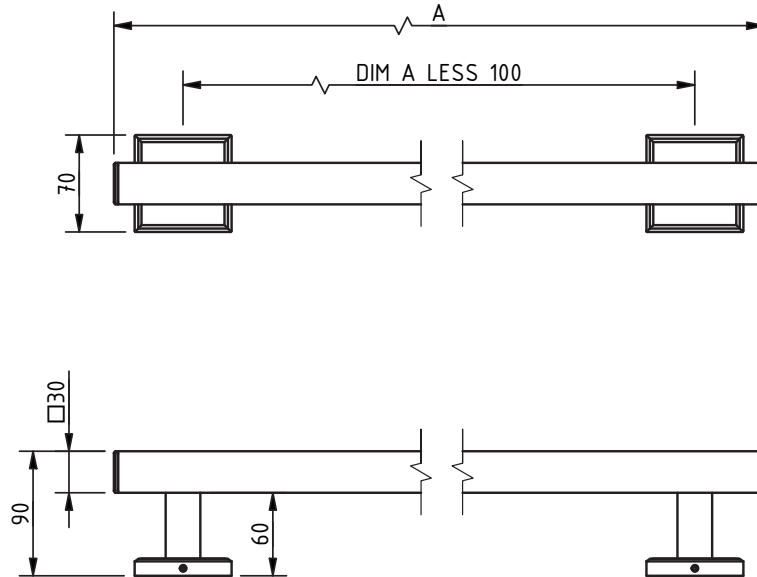

The Mortimer Collection

450mm stainless steel concealed fixing horizontal grab rail

'A' represents the variable dimension in the table.

Features:

- Contemporary design
- High quality stainless steel construction
- Manufactured in Great Britain
- Available in 28 finishes
- Premium brand