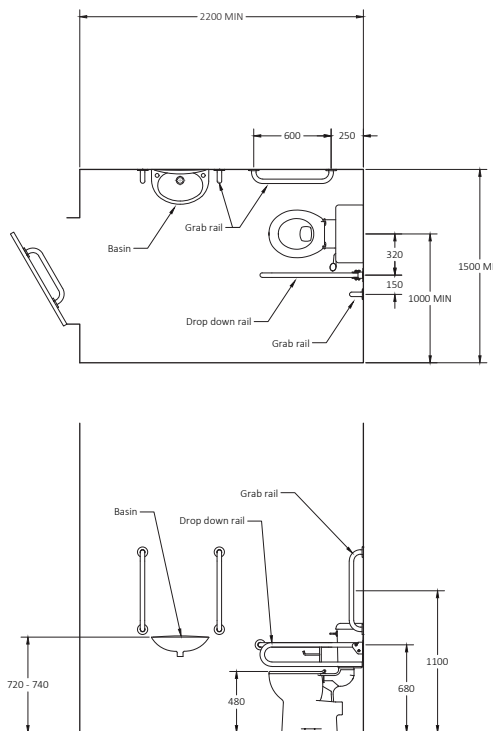

Doc M Packs

Close coupled Doc M toilet pack with stainless steel concealed fixing grab rails

Pack Contents

- 4 x 600mm Stainless steel grab rails with concealed fixings
- 1 x 450mm Stainless steel grab rail with concealed fixings
- 1 x 800mm Stainless steel hinged support rail
- 1 x Sequential basin mixer tap
- 1 x TMV3 Valve (optional)
- 1 x Close coupled Doc M pan
- 1 x Close coupled cistern (optional lockable lid)
- 1 x Close coupled cistern fitting pack with basin waste and spatula lever
- 1 x Ring only toilet seat
- 1 x Two tap hole basin
- 1 x White tap hole blanking cap

Features

- Complies with Part M of the Building Regulations
- WRAS approved
- Toilet seat with adjustable buffers and stainless steel hinge
- Simple one box solution
- Concealed fixing grab rails
- Non-corrosive stainless steel grab rails
- Available for left or right handed configuration

Available Colours

Product Description	Product Code
Close coupled Doc M toilet pack, stainless steel, concealed fixings, dark blue (RAL 5011)	DM200KCS/DB
Close coupled Doc M toilet pack, stainless steel, concealed fixings, dark grey (RAL 7016)	DM200KCS/DG
Close coupled Doc M toilet pack, stainless steel, concealed fixings, grey (RAL 7005)	DM200KCS/GY
Close coupled Doc M toilet pack, stainless steel, concealed fixings, white (RAL 9016)	DM200KCS/WH
Close coupled Doc M toilet pack, stainless steel, concealed fixings, satin	DM200KCS/SS
Close coupled Doc M toilet pack, stainless steel, concealed fixings, polished	DM200KCS/SP
Close coupled Doc M toilet pack, stainless steel, concealed fixings, satin, with lockable lid	DM200KCS/LC/SS
Close coupled Doc M toilet pack, stainless steel, concealed fixings, polished, with lockable lid	DM200KCS/LC/SP
Close coupled Doc M toilet pack, stainless steel, concealed fixings, TMV3 valve, dark blue (RAL 5011)	DM700KS/DB
Close coupled Doc M toilet pack, stainless steel, concealed fixings, TMV3 valve, dark grey (RAL 7016)	DM700KS/DG
Close coupled Doc M toilet pack, stainless steel, concealed fixings, TMV3 valve, grey (RAL 7005)	DM700KS/GY
Close coupled Doc M toilet pack, stainless steel, concealed fixings, TMV3 valve, white (RAL 9016)	DM700KS/WH
Close coupled Doc M toilet pack, stainless steel, concealed fixings, TMV3 valve, satin	DM700KS/SS
Close coupled Doc M toilet pack, stainless steel, concealed fixings, TMV3 valve, polished	DM700KS/SP
Close coupled Doc M toilet pack, stainless steel, concealed fixings, TMV3 valve, satin, with lockable lid	DM700KS/LC/SS
Close coupled Doc M toilet pack, stainless steel, concealed fixings, TMV3 valve, polished, with lockable lid	DM700KS/LC/SP