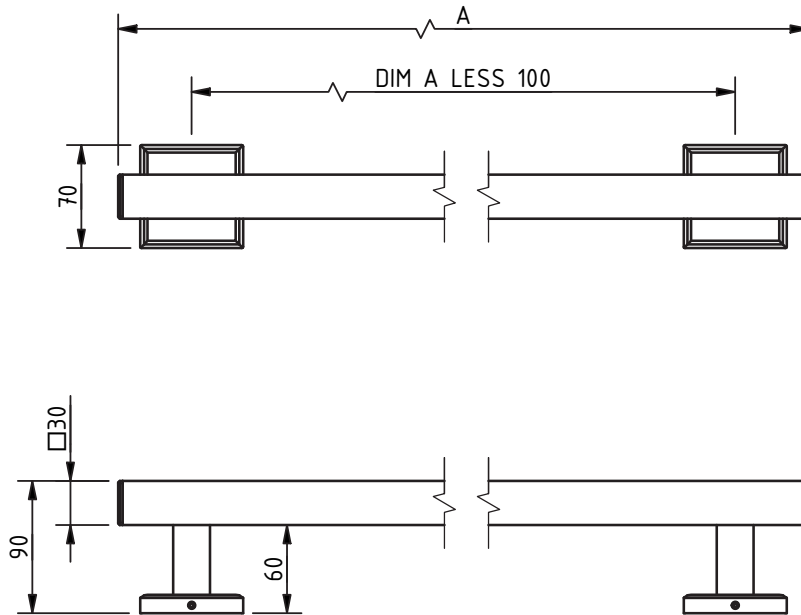

The Mortimer Collection

450mm stainless steel concealed fixing horizontal removable grab rail

'A' represents the variable dimension in the table.

Features:

- Innovative removable solution
- Contemporary design
- High quality stainless steel construction
- Manufactured in Great Britain
- Available in 28 finishes
- Premium brand