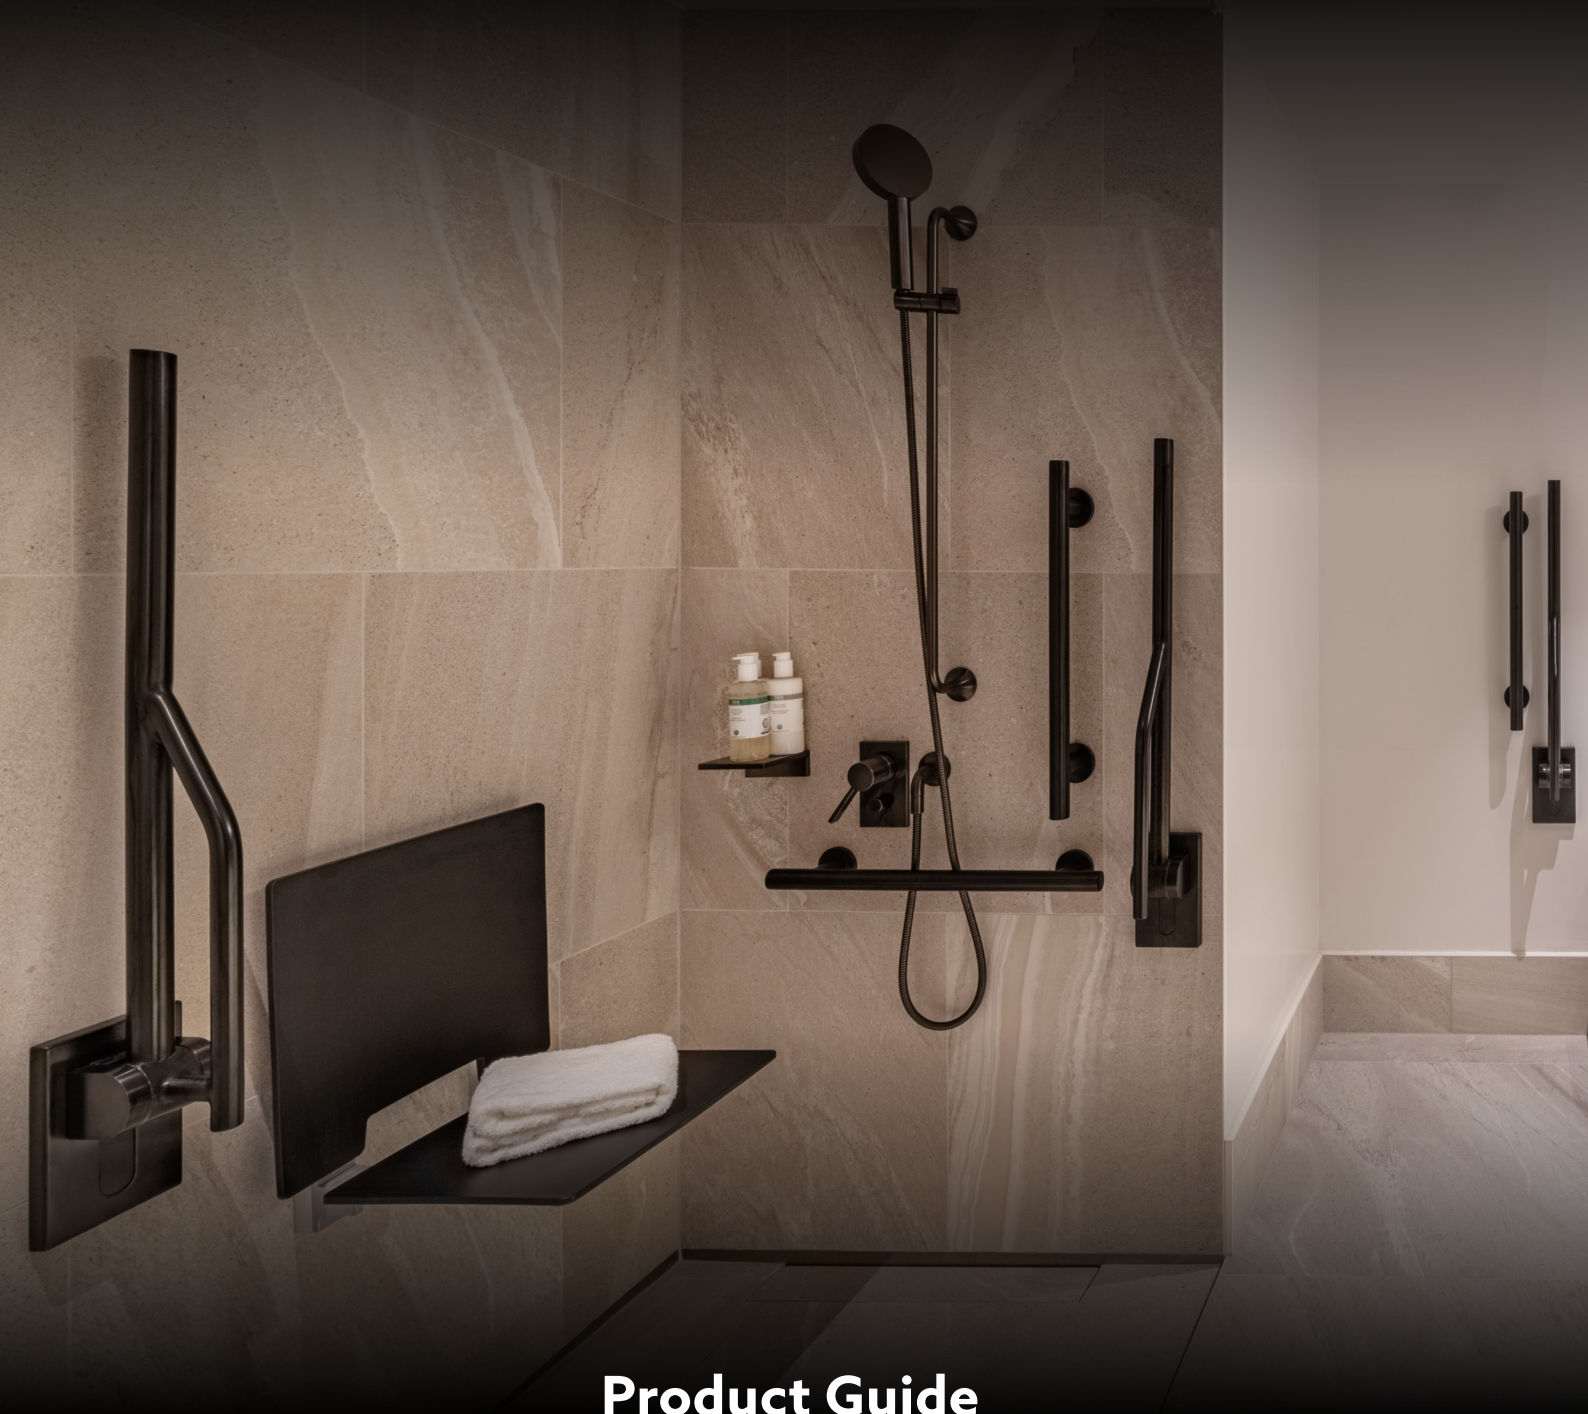

NYMAS GROUP

Product Guide

22-23

NYMAS GROUP

Where inclusivity meets exclusivity

NYMAS GROUP

Effortlessly inclusive spaces

NYMAS Group is a specialist provider of design-led washroom accessories, sanitary ware and Doc M packs that enhance experiences and provide dignified, inclusive spaces for all.