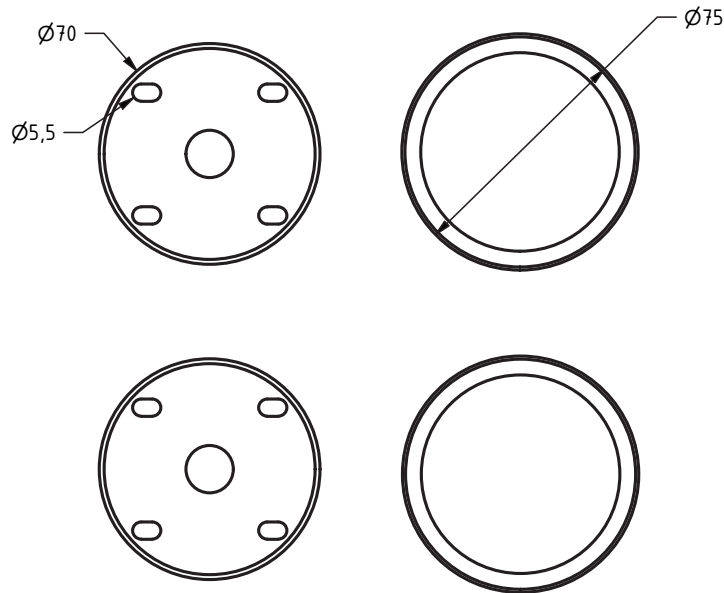

The Gosfield Collection

Removable grab rail blanking plate kit