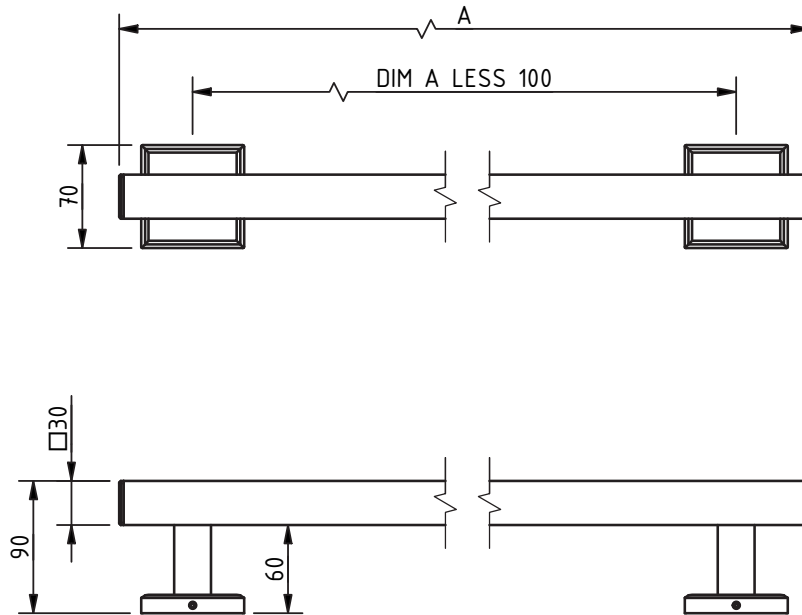

The Mortimer Collection

900mm stainless steel concealed fixing vertical removable grab rail

'A' represents the variable dimension in the table.

Features:

- Innovative removable solution
- Contemporary design
- High quality stainless steel construction
- Manufactured in Great Britain
- Available in 28 finishes
- Premium brand