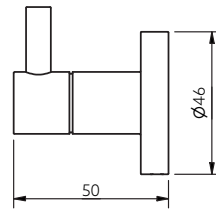

Sanitary Ware and Accessories

Contemporary single robe hook

Features

- Contemporary design
- Brass construction
- Polished chrome finish

Available Colours

Product Description

Single robe hook, chrome polished

Product Code

343010/CP