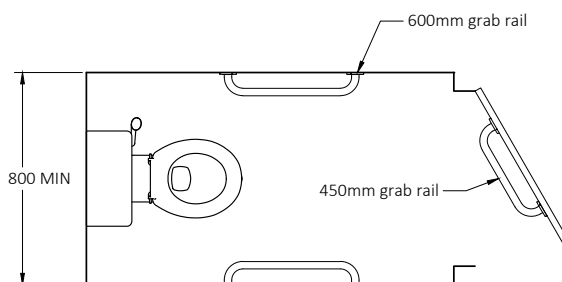

DMCCPB/GY

DMCCPB/WH

Doc M Packs

Close coupled ambulant Doc M toilet pack with steel exposed fixing grab rails

Pack Contents

- 2 x 600mm Coated steel grab rails with exposed fixings
- 1 x 450mm Coated steel grab rail with exposed fixings
- 1 x Close coupled Doc M pan
- 1 x Close coupled cistern
- 1 x Close coupled cistern fitting pack with spatula lever
- 1 x Ring only toilet seat