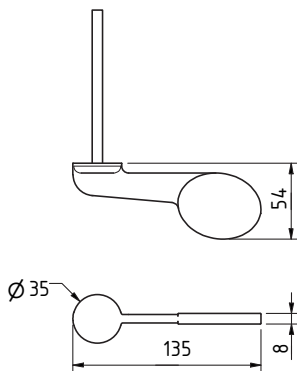

Polished chrome spatula lever

Features

- Complies with Part M of the Building Regulations
- Easy operation for users with limited dexterity
- For use with close coupled and low level pans

Available Colours

Product Description

Spatula lever, chrome polished

Extended spatula lever, 300mm extension, chrome polished

Product Code

BPLLEV

P-000243-X00X