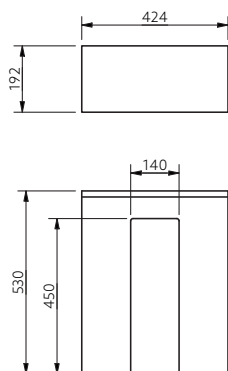

Sanitary Ware and Accessories

Back box for back to wall pan

Features

- Back box for use with back to wall pan to comply with Part M of the Building Regulations
- Easy-to-install flat pack solution

Available Colours

WH

Product Description

Back box for back to wall Pan, with fixings, white

Product Code

BPLBOX