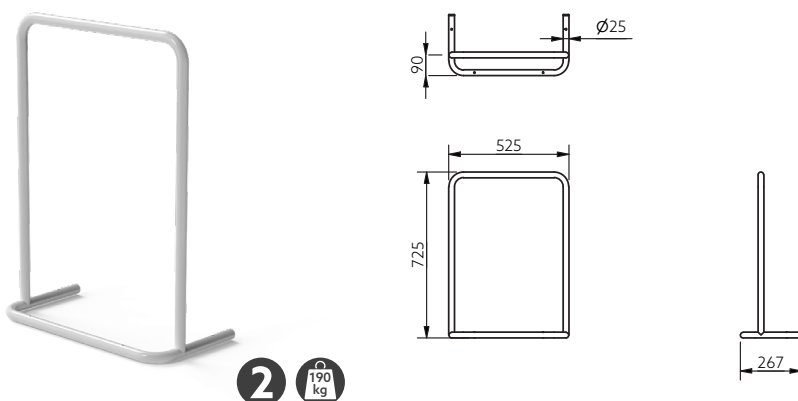

White floor mounted U-rail

2

Features

- Robust steel construction
- Tubular frame for increased stability
- Durable epoxy polyester coated finish

Available Colours

WH

Product Description

Floor mounted U-rail, 725mm, white (RAL 9016)

Product Code

111504/WH