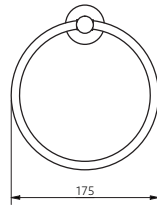

Sanitary Ware and Accessories

Towel ring

Features

- Contemporary design
- Brass construction
- Polished chrome finish

Available Colours

Product Description

Towel ring, polished chrome

Product Code

343003/CP