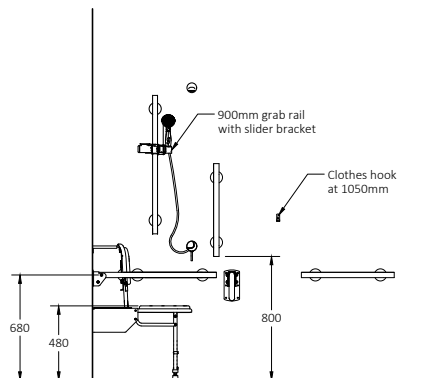

Product Description	Product Code
Exposed valve Doc M shower pack, stainless steel, luxury grab rails, matt black (RAL 9005)	321103/MB
Exposed valve Doc M shower pack, stainless steel, luxury grab rails, satin	321103/SS
Exposed valve Doc M shower pack, stainless steel, luxury grab rails, polished	321103/SP