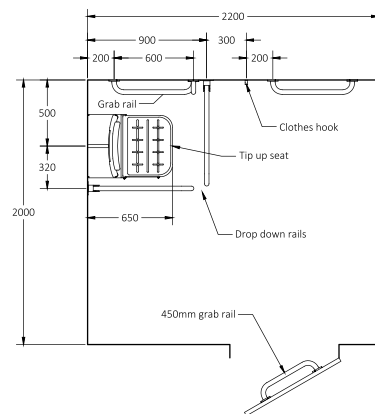

Product Description

Doc M changing room pack, stainless steel, luxury rails, satin

Doc M changing room pack, stainless steel, luxury rails, polished

Product Code

321106/SS

321106/SP