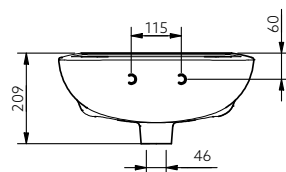

Available Colours

Product Description

Compact Doc M basin, two tap holes, no overflow, white

Product Code

NY01-SW-00120-WH

Standard Doc M basin

B-BASI1TH-SAN

B-BASI1TH-SAN