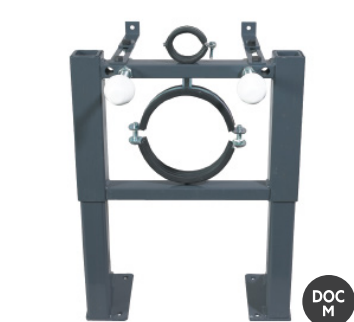

Low frame unit for wall hung pan

Features

- Designed for easy mounting of wall hung pan
- Fixings not included

Available Colours

Product Description	Product Code
Low frame unit for wall hung pan	B-WALLHUNGFRAME