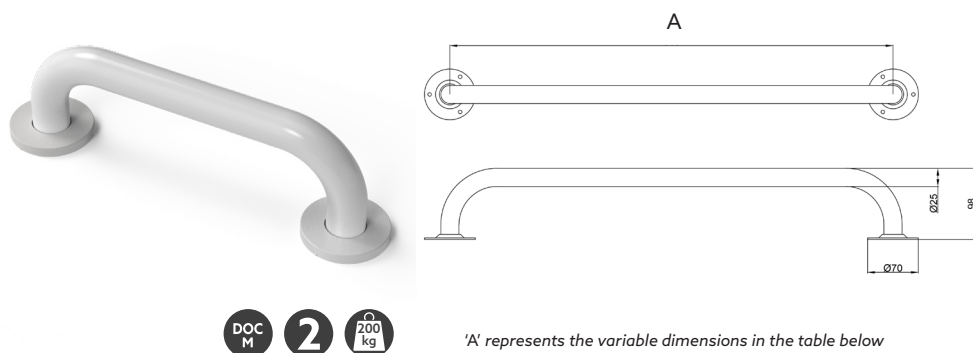

Grab Rails

Round flange steel grab rail with concealed fixings, 35mm diameter tube

'A' represents the variable dimensions in the table below

Features

- Complies with Part M of the Building Regulations
- Robust steel construction
- Durable epoxy polyester coated finish
- Concealed fixing grab rails

Available Colours

Product Description

Round flange grab rail, steel, concealed fixings, 35mm diameter, 305mm, white (RAL 9016)
Round flange grab rail, steel, concealed fixings, 35mm diameter, 455mm, dark blue (RAL 5011)
Round flange grab rail, steel, concealed fixings, 35mm diameter, 455mm, dark grey (RAL 7016)
Round flange grab rail, steel, concealed fixings, 35mm diameter, 455mm, grey (RAL 7005)
Round flange grab rail, steel, concealed fixings, 35mm diameter, 455mm, white (RAL 9016)
Round flange grab rail, steel, concealed fixings, 35mm diameter, 610mm, dark blue (RAL 5011)
Round flange grab rail, steel, concealed fixings, 35mm diameter, 610mm, dark grey (RAL 7016)
Round flange grab rail, steel, concealed fixings, 35mm diameter, 610mm, grey (RAL 7005)
Round flange grab rail, steel, concealed fixings, 35mm diameter, 610mm, white (RAL 9016)
Round flange grab rail, steel, concealed fixings, 35mm diameter, 915mm, dark blue (RAL 5011)
Round flange grab rail, steel, concealed fixings, 35mm diameter, 915mm, dark grey (RAL 7016)
Round flange grab rail, steel, concealed fixings, 35mm diameter, 915mm, grey (RAL 7005)
Round flange grab rail, steel, concealed fixings, 35mm diameter, 915mm, white (RAL 9016)

Product Code

G1235C/WH
G1835C/DB
G1835C/DG
G1835C/GY
G1835C/WH
G2435C/DB
G2435C/DG
G2435C/GY
G2435C/WH
G3635C/DB
G3635C/DG
G3635C/GY
G3635C/WH