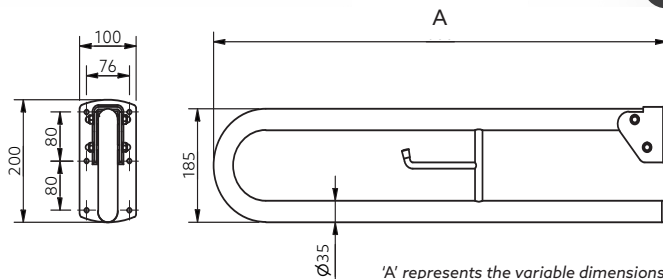

'A' represents the variable dimensions in the table below

Features

- Lift and lock folding mechanism
- Integral toilet roll holder
- Robust steel construction
- Durable epoxy polyester coating
- Complies with Part M of the Building Regulations (800mm variant only)