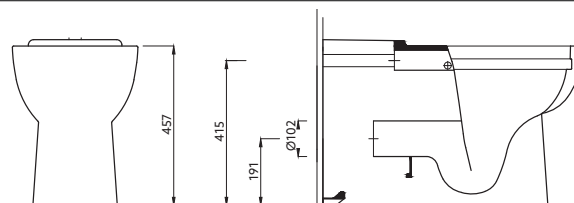

Premium rimless back to wall Doc M pan

Features

- Rimless design for ease of cleaning
- Comfort height for easy side transfer
- Extended projection for Doc M
- Contemporary design
- Pan only

Available Colours

(WH)

Product Description

Premium rimless close coupled Doc M pan

Product Code

NY02-SW-33000-WH