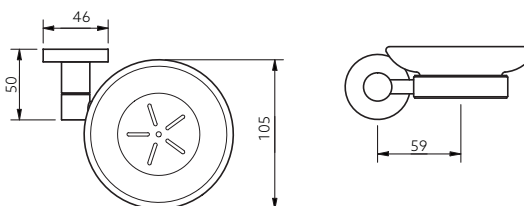

Soap dish holder including dish

Features

- Contemporary design
- Brass construction
- Polished chrome finish

Available Colours

Product Description

Soap dish holder including dish, chrome polished

Product Code

343008/CP