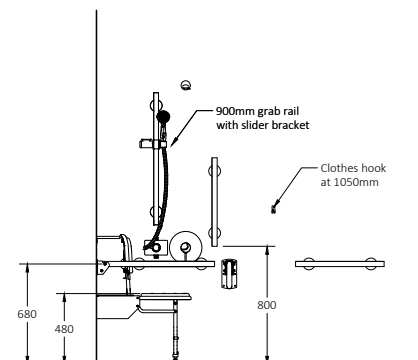

Product Description

Product Code

Concealed valve Doc M shower pack, stainless steel, luxury grab rails, slimline shower seat, matt black (RAL 9005)

321102/MB

Concealed valve Doc M shower pack, stainless steel, luxury grab rails, slimline shower seat, satin

321102/SS

Concealed valve Doc M shower pack, stainless steel, luxury grab rails, slimline shower seat, polished

321102/SP