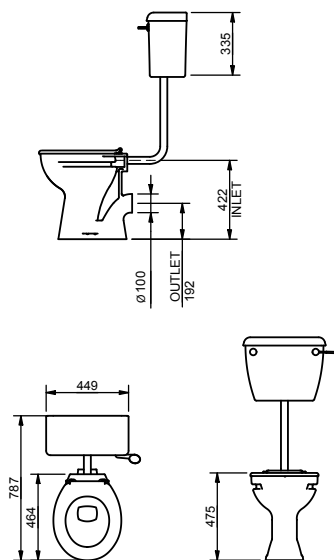

Low level Doc M ware set with ring only seat

Pack Contents

- 1 x Low level Doc M pan
- 1 x Low level cistern (Optional lockable lid)
- 1 x Low level cistern fitting pack with spatula lever
- 1 x Ring only toilet seat

Available Colours

Features

- Low level pan & cistern assembly
- Toilet seat ring with stainless steel hinge
- Complies with Part M of the Building Regulations

Product Description

- Low level Doc M ware set, pan & cistern assembly, ring only seat, dark blue (RAL 5011)
- Low level Doc M ware set, pan & cistern assembly, ring only seat, dark grey (RAL 7016)
- Low level Doc M ware set, pan & cistern assembly, ring only seat, grey (RAL 7005)
- Low level Doc M ware set, pan & cistern assembly, ring only seat, white (RAL 9016)
- Low level Doc M ware set, pan & lockable cistern assembly, ring only seat, dark blue (RAL 5011)
- Low level Doc M ware set, pan & lockable cistern assembly, ring only seat, dark grey (RAL 7016)
- Low level Doc M ware set, pan & lockable cistern assembly, ring only seat, grey (RAL 7005)
- Low level Doc M ware set, pan & lockable cistern assembly, ring only seat, white (RAL 9016)

Product Code

- LLWARESET/DB
- LLWARESET/DG
- LLWARESET/GY
- LLWARESET/WH
- LLWARESET/LC/DB
- LLWARESET/LC/DG
- LLWARESET/LC/GY
- LLWARESET/LC/WH