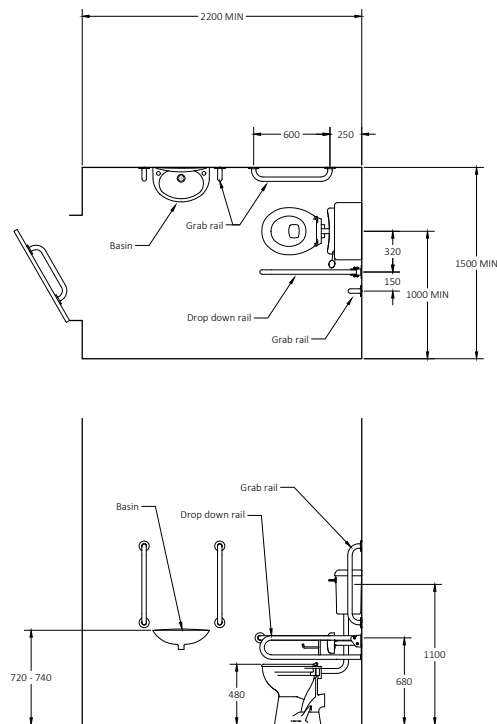

Doc M Packs

Low level Doc M toilet pack with steel concealed fixing grab rails

Pack Contents

- 5 x 600mm Coated steel grab rails with concealed fixings
- 1 x 800mm Coated steel hinged support rail with toilet roll holder
- 1 x 270mm Coated steel back rest rail and pad with concealed fixing
- 1 x Sequential basin mixer tap
- 1 x TMV3 Valve (optional)
- 1 x Low level Doc M pan
- 1 x Low level cistern (optional lockable lid)
- 1 x Low level cistern fitting pack with basin waste and spatula lever
- 1 x Ring only toilet seat
- 1 x Two tap hole basin
- 1 x White tap hole blanking cap

Features

- Complies with Part M of the Building Regulations
- WRAS approved
- Toilet seat with adjustable buffers and stainless steel hinge
- Simple one box solution
- Concealed fixing grab rails
- Universal - left or right handed
- Lockable cistern option available
- *Bottle trap and mirror not included*

Available Colours

Product Description

Product Code

Low level Doc M toilet pack, steel, concealed fixings, dark blue (RAL 5011)	DM215KC/DB
Low level Doc M toilet pack, steel, concealed fixings, dark grey (RAL 7016)	DM215KC/DG
Low level Doc M toilet pack, steel, concealed fixings, grey (RAL 7005)	DM215KC/GY
Low level Doc M toilet pack, steel, concealed fixings, white (RAL 9016)	DM215KC/WH
Low level Doc M toilet pack, steel, concealed fixings, dark blue (RAL 5011), with lockable lid	DM215KC/LC/DB
Low level Doc M toilet pack, steel, concealed fixings, dark grey (RAL 7016), with lockable lid	DM215KC/LC/DG
Low level Doc M toilet pack, steel, concealed fixings, grey (RAL 7005), with lockable lid	DM215KC/LC/GY
Low level Doc M toilet pack, steel, concealed fixings, white (RAL 9016), with lockable lid	DM215KC/LC/WH
Low level Doc M toilet pack, steel, concealed fixings, TMV3 valve, dark blue (RAL 5011)	DM315K/DB
Low level Doc M toilet pack, steel, concealed fixings, TMV3 valve, dark grey (RAL 7016)	DM315K/DG
Low level Doc M toilet pack, steel, concealed fixings, TMV3 valve, grey (RAL 7005)	DM315K/GY
Low level Doc M toilet pack, steel, concealed fixings, TMV3 valve, white (RAL 9016)	DM315K/WH
Low level Doc M toilet pack, steel, concealed fixings, TMV3 valve, dark blue (RAL 5011), with lockable lid	DM315K/LC/DB
Low level Doc M toilet pack, steel, concealed fixings, TMV3 valve, dark grey (RAL 7016), with lockable lid	DM315K/LC/DG
Low level Doc M toilet pack, steel, concealed fixings, TMV3 valve, grey (RAL 7005), with lockable lid	DM315K/LC/GY
Low level Doc M toilet pack, steel, concealed fixings, TMV3 valve, white (RAL 9016), with lockable lid	DM315K/LC/WH