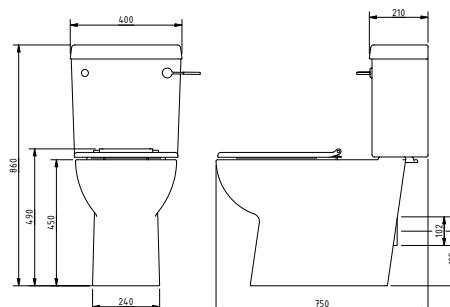

Available Colours

Product Description

Sliding shower head bracket, for 32mm rail, chrome polished

Product Code

250401/CP

Sanitary Ware and Accessories

Premium rimless close coupled Doc M ware set

DOC
M