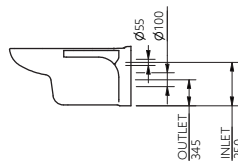

Sanitary Ware and Accessories

Wall hung Doc M pan

Features

- Complies with Part M of the Building Regulations
- Contemporary feel
- Open rim
- If 750mm projection is required then wall should be built out by 50mm