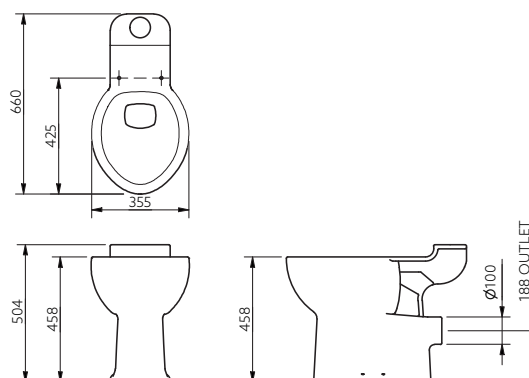

Close coupled box rim Doc M pan

Features

- Comfort height for easy side transfer
- Extended projection for Doc M

Available Colours

Product Description

Close coupled Doc M pan, white

Product Code

B-BWPANCC2-1