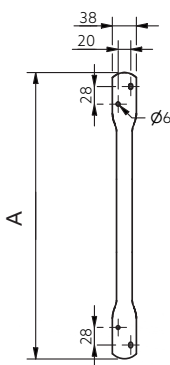

Flat end steel grab rail

'A' represents the variable dimensions in the table below

Features

- Narrow flange designed for areas with limited wall space
- Offset option available
- Robust steel construction
- Durable epoxy coated finish

Available Colours

Product Description

Product Code

Flat end steel grab rail, overall length 305mm, white (RAL 9016)	FESB-12/WH
Flat end steel grab rail, overall length 455mm, white (RAL 9016)	FESB-18/WH
Flat end steel grab rail, overall length 455mm, brown (RAL 8016)	FESB-18/BR
Flat end steel grab rail, overall length 610mm, white (RAL 9016)	FESB-24/WH
Flat end steel grab rail, overall length 710mm, white (RAL 9016)	FESB-28/WH
Flat end steel grab rail, overall length 915mm, white (RAL 9016)	FESB-36/WH
Flat end steel grab rail, off-set, overall length 455mm, white (RAL 9016)	FESB-18/0/WH
Flat end steel grab rail, off-set, overall length 455mm brown (RAL 8016)	FESB-18/0/BR
Flat end steel grab rail, off-set, overall length 610mm, white (RAL 9016)	FESB-24/0/WH
Flat end steel grab rail, off-set, overall length 710mm, white (RAL 9016)	FESB-28/0/WH