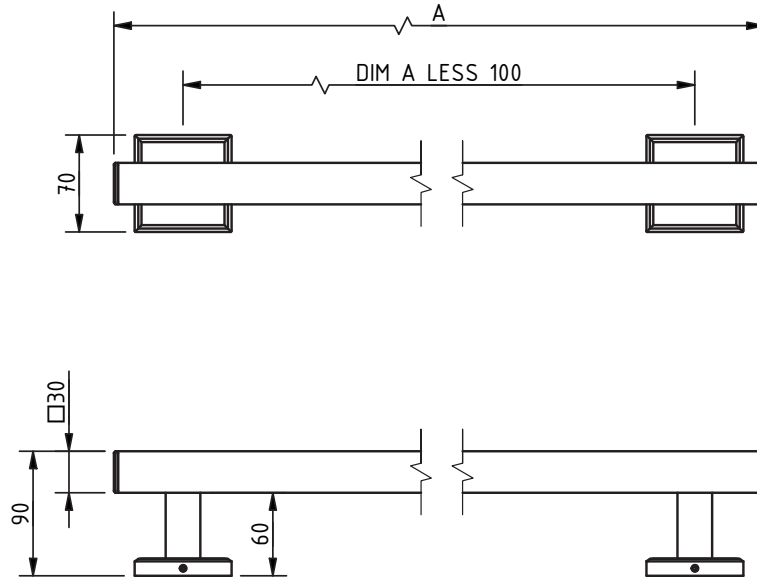

The Mortimer Collection

900mm stainless steel concealed fixing vertical grab rail

'A' represents the variable dimension in the table.

Features:

- Contemporary design
- High quality stainless steel construction
- Manufactured in Great Britain
- Available in 28 finishes
- Premium brand