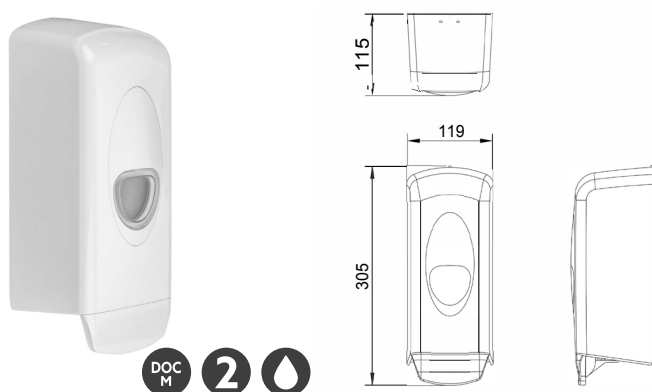

White plastic bulk fill soap dispenser with clear level indicator

Features

- Robust ABS plastic construction
- Locking mechanism
- Visual indicator to show soap level

Available Colours

Product Description

Bulk fill plastic soap dispenser, white with clear level indicator

Product Code

140601/WH