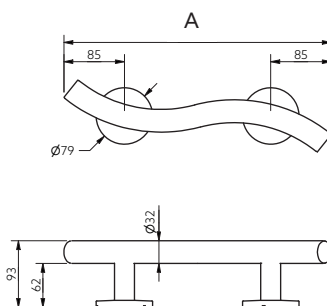

Luxury curved stainless steel grab rail with concealed fixings

'A' represents the variable dimensions in the table below

Features

- Non-corrosive stainless steel construction
- Concealed fixing grab rails
- Stylish 'T-Bar' wave design

Available Colours

Product Description

Product Code

Luxury grab rail, curved, stainless steel, concealed fixings, 355mm, matt black (RAL 9005)	311635/MB
Luxury grab rail, curved, stainless steel, concealed fixings, 355mm, polished	311635/SP
Luxury grab rail, curved, stainless steel, concealed fixings, 480mm, matt black (RAL 9005)	311648/MB
Luxury grab rail, curved, stainless steel, concealed fixings, 480mm, polished	311648/SP
Luxury grab rail, curved, stainless steel, concealed fixings, 620mm, matt black (RAL 9005)	311662/MB
Luxury grab rail, curved, stainless steel, concealed fixings, 620mm, polished	311662/SP