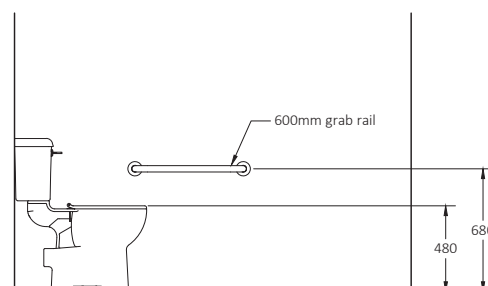

DM700K/WH

DM700K/LC/DB

DM700K/LC/DG

DM700K/LC/GY

DM700K/LC/WH

Close coupled ambulant Doc M toilet pack with steel concealed fixing grab rails

Pack Contents

- 2 x 600mm Coated steel grab rails with concealed fixings
- 1 x 450mm Coated steel grab rail with concealed fixings
- 1 x Close coupled Doc M pan
- 1 x Close coupled cistern (optional lockable lid)
- 1 x Close coupled cistern fitting pack with spatula lever
- 1 x Ring only toilet seat