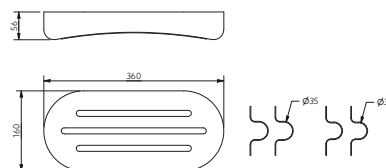

Black replacement back rest pad with 32mm and 35mm clips

Features

- Durable wipe clean cushion
- Saddle clips for fixing to either 35mm or 32mm diameter rail
- Closed cell polyurethane construction for maximum hygiene and comfort
- Complies with Doc M of the Building Regulations

Available Colours

Product Description

- Standard replacement back rest pad, 32mm or 35mm clips, black (RAL 9005)

Product Code

- BR/SP/BL