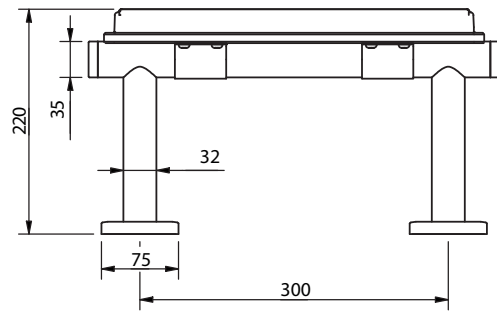

The Gosfield Collection

Stainless steel concealed fixing removable back rest rail and pad