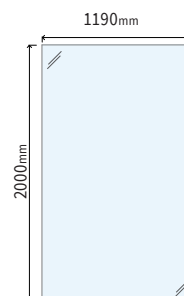

EX VAT	INC VAT
VEGX-00-0860	8mm	£357.50	£429.00
VEGX-00-1060	10mm	£397.50	£477.00

All our glass panels have an Easi-Clean coating, keeping your shower looking fresher for longer:

- Keeps glass looking like new
- Reduces water spots caused by limescale and mineral deposits
- Stays cleaner for longer
- Significantly reduces the growth of bacteria