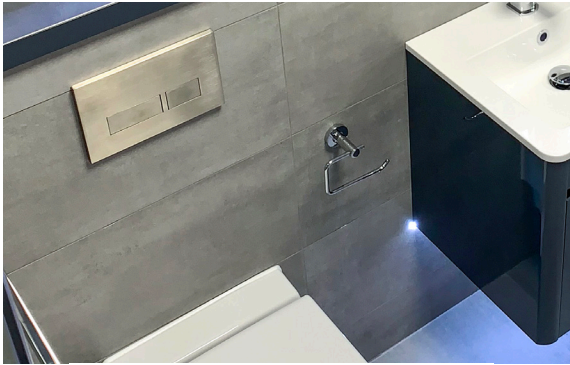

Chrome

£74.17

£89.00

wc press panels, frames & cisterns

	DESCRIPTION	CODE	FINISH	PRICE (ex VAT)	PRICE (inc VAT)
wc press panels					
	Iso 2 Flush Plate Matt Black	EPPR-35-05BK	Matt Black	£45.00	£54.00
	Trend 2 Flush Plate Matt Black	EPPR-30-05BK	Matt Black	£45.00	£54.00
	Trend 2 Flush Plate Brushed Bronze	EPPR-30-05BB	Brushed Bronze	£160.00	£192.00
	Iso 2 Flush Plate Brushed Stainless Steel	EPPR-35-05BS	Brushed Stainless Steel	£140.00	£168.00
	Trend 2 Flush Plate Brushed Stainless Steel	EPPR-30-05BS	Brushed Stainless Steel	£140.00	£168.00
	Iso 2 Flush Plate Chrome	EPPR-35-05CP	Chrome	£45.00	£54.00
	Trend 2 Flush Plate Chrome	EPPR-30-05CP	Chrome	£45.00	£54.00

Wall Hung Frames and Concealed Cistern

Pair these WC Wall Mounted Frames or Cisterns with one of the press panels to complete your perfect bathroom.
Available in different heights, depths and functionalities.