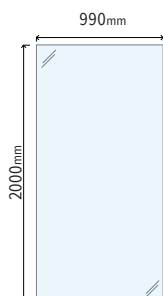

EX VAT	INC VAT
VEGX-00-0850	8mm	£279.17	£335.00
VEGX-00-1050	10mm	£310.00	£372.00