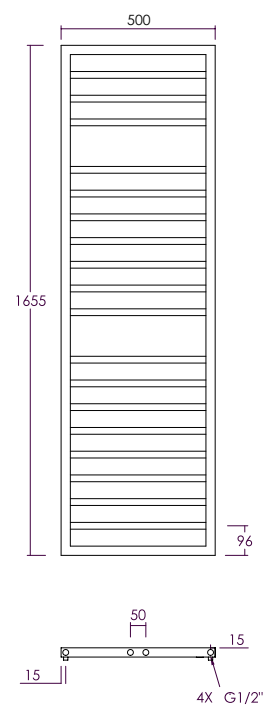

578 x 800mm

Pipe Centres - 770mm or 50mm
Bracket Centres - 770mm

1193 x 500mm

Pipe Centres - 470mm or 50mm
Bracket Centres - 470mm

1655 x 500mm

Pipe Centres - 470mm or 50mm
Bracket Centres - 470mm

Metro Towel Warmer - Outputs and Summer Elements