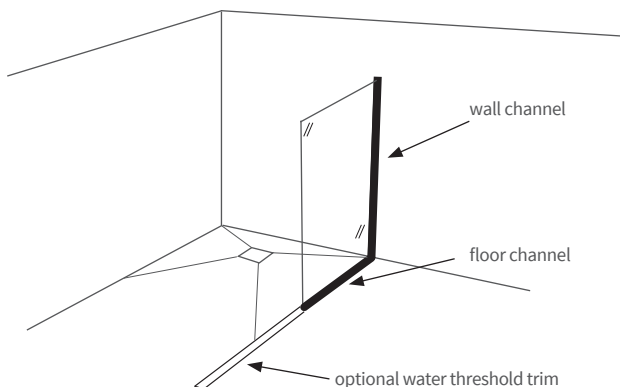

What does a channel pack include?

Pack includes:
1 x 1.2m surface channel
1 x 2.1m surface channel
1 x 1.2m threshold trim
2 x channel end caps

Note: all channels and thresholds are supplied oversized to cut on site