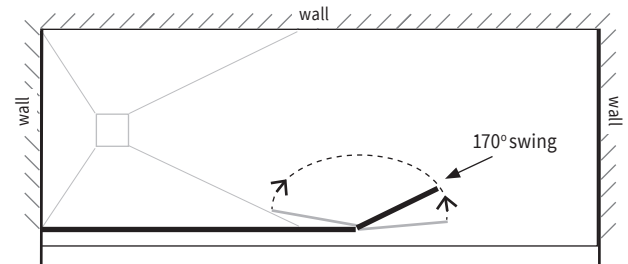

the most versatile wetroom glass solution in the UK - in two easy steps...

step one

CHOOSE YOUR PANEL SIZE

Our Return Panel Wetroom Screens come in two sizes:

- 700mm Fixed Panel + 350mm Splash Panel (8mm thick)
- 900mm Fixed Panel + 350mm Splash Panel (8mm thick)

All our glass panels have an Easi-Clean coating, keeping your shower looking fresher for longer:

- Keeps glass looking like new
- Reduces water spots caused by limescale and mineral deposits
- Stays cleaner for longer
- Significantly reduces the growth of bacteria

1

Choose Your Required Size of Fixed Panel

step two

CHOOSE THE FINISH OF YOUR GLASS CHANNEL

The channels, hinges and support bar are available in four stunning finishes.