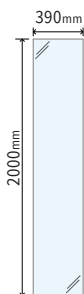

3

A. Choose Your Method of Glass Support

B. Choose Your Designer Finish

step one

CHOOSE YOUR GLASS WIDTH AND THICKNESS 8MM OR 10MM

		EX VAT	INC VAT
VEGX-00-0805	8mm	£87.50	£105.00
VEGX-00-1005	10mm	£98.33	£118.00