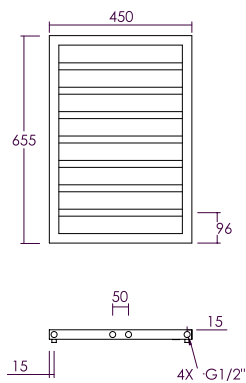

Electric Only Options

For electric only options contact our office directly on sales@abacus-bathrooms.co.uk

Metro Towel Warmer - Technical Details

655 x 450mm

Pipe Centres - 420mm or 50mm
Bracket Centres - 420mm