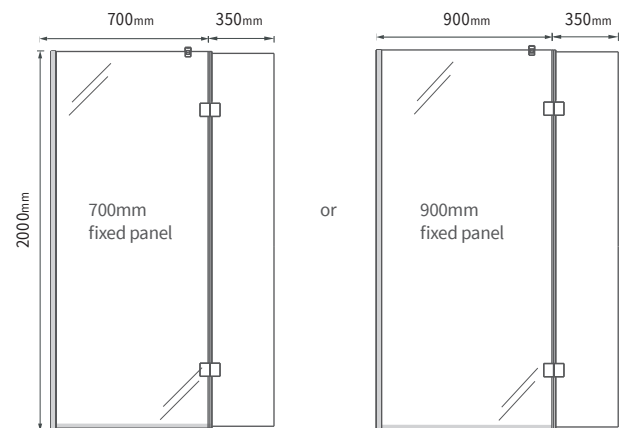

the most versatile wetroom glass solution in the UK - in two easy steps...

step one

CHOOSE YOUR PANEL SIZE

Our Return Panel Wetroom Screens come in two sizes:

- 700mm Fixed Panel + 350mm Splash Panel (8mm thick)
- 900mm Fixed Panel + 350mm Splash Panel (8mm thick)

All our glass panels have an Easi-Clean coating, keeping your shower looking fresher for longer:

- Keeps glass looking like new
- Reduces water spots caused by limescale and mineral deposits
- Stays cleaner for longer
- Significantly reduces the growth of bacteria

1

Choose Your Required Size of Fixed Panel

step two

CHOOSE THE FINISH OF YOUR GLASS CHANNEL

The channels, hinges and support bar are available in four stunning finishes.