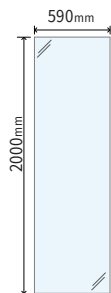

EX VAT	INC VAT
VEGX-00-0820	8mm	£157.50	£189.00
VEGX-00-1020	10mm	£178.33	£214.00