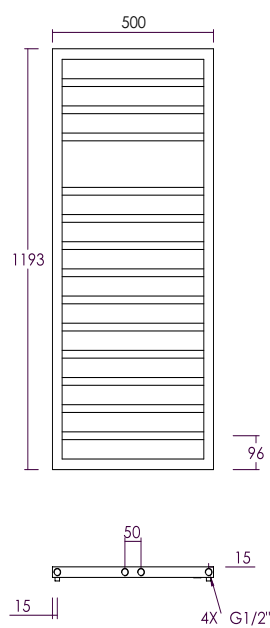

1193 x 500mm

Pipe Centres - 470mm or 50mm
Bracket Centres - 470mm

1655 x 500mm

Pipe Centres - 470mm or 50mm
Bracket Centres - 470mm