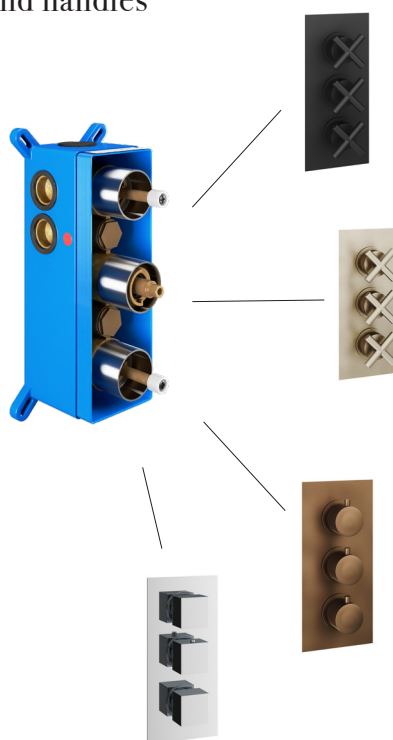

shower valves

Introducing the new Easi-Box Universal... for ease of installation and a wealth of choice

The new Easi-Box offers the installer not only a simple installation procedure and a choice of many different shower finishes, but also improved serviceability over standard valves.

Ultimate Choice of Style and Colour

1.

1 & 2 Way Shower Valves

2.

3 Way Shower Valve

Three First Fix Valves...

...endless possibilities!

Making the decision on which style of shower valve to choose just got easier with the new Easi-Box system!