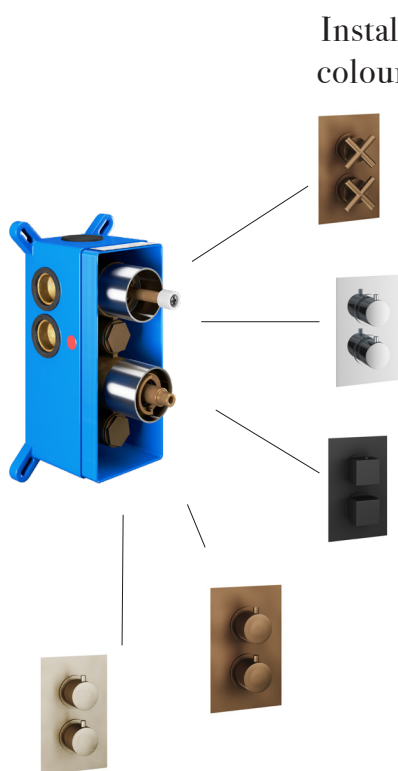

Introducing the new Easi-Box Universal... for ease of installation and a wealth of choice

The new Easi-Box offers the installer not only a simple installation procedure and a choice of many different shower finishes, but also improved serviceability over standard valves.

Ultimate Choice of Style and Colour

1.

1 & 2 Way Shower Valves