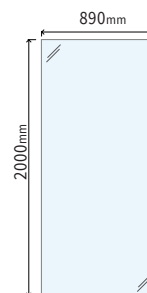

EX VAT	INC VAT
VEGX-00-0845	8mm	£257.50	£309.00
VEGX-00-1045	10mm	£290.00	£348.00