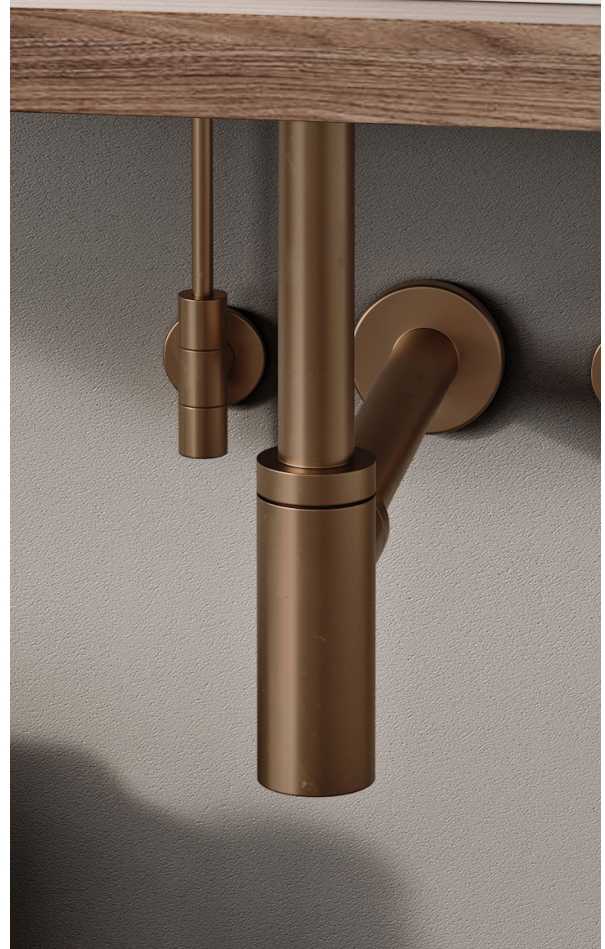

wastes, traps & outlet valves