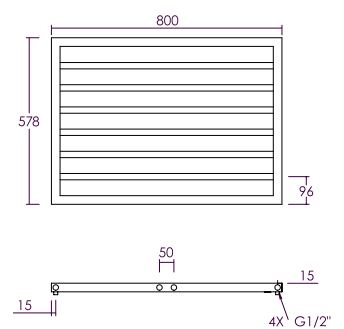

578 x 800mm

Pipe Centres - 770mm or 50mm
Bracket Centres - 770mm