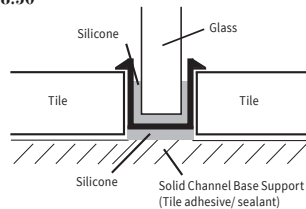

step two

CHOOSE THE TYPE AND FINISH OF YOUR GLASS CHANNEL PACK

8mm SURFACE CHANNEL PACK

		EX VAT	INC VAT
GSCP-20-0805	Black	£48.75	£58.50
GSCP-07-0805	Nickel	£48.75	£58.50
GSCP-02-0805	Chrome	£48.75	£58.50

Pack includes:
1 x 1.2m surface channel
1 x 2.1m surface channel
1 x 1.2m threshold trim
2 x channel end caps

10mm SURFACE CHANNEL PACK

		EX VAT	INC VAT
GSCP-20-1005	Black	£50.00	£60.00
GSCP-28-1005	Bronze	£50.00	£60.00
GSCP-07-1005	Nickel	£50.00	£60.00
GSCP-02-1005	Chrome	£50.00	£60.00

Pack includes:
1 x 1.2m surface channel
1 x 2.1m surface channel
1 x 1.2m threshold trim
2 x channel end caps

8mm RECESSED CHANNEL PACK

		EX VAT	INC VAT
GRCP-20-0805	Black	£48.75	£58.50
GRCP-07-0805	Nickel	£48.75	£58.50
GRCP-02-0805	Chrome	£48.75	£58.50

Pack includes:
1 x 1.2m surface channel
1 x 2.1m surface channel
1 x 1.2m threshold trim
2 x channel end caps

10mm RECESSED CHANNEL PACK

		EX VAT	INC VAT
GRCP-20-1005	Black	£50.00	£60.00
GRCP-28-1005	Bronze	£50.00	£60.00
GRCP-07-1005	Nickel	£50.00	£60.00
GRCP-02-1005	Chrome	£50.00	£60.00

Pack includes:
1 x 1.2m surface channel
1 x 2.1m surface channel
1 x 1.2m threshold trim
2 x channel end caps

What does a channel pack include?

Pack includes:
1 x 1.2m surface channel
1 x 2.1m surface channel
1 x 1.2m threshold trim
2 x channel end caps

Note: all channels and thresholds are supplied oversized to cut on site