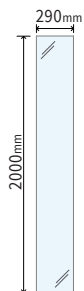

3

A. Choose Your Method of Glass Support

B. Choose Your Designer Finish

step one

CHOOSE YOUR GLASS WIDTH AND THICKNESS 8MM OR 10MM

		EX VAT	INC VAT
VEGX-00-0805	8mm	£87.50	£105.00
VEGX-00-1005	10mm	£98.33	£118.00