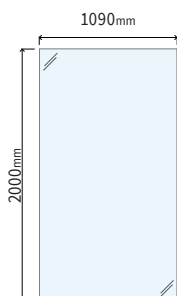

EX VAT	INC VAT
VEGX-00-0855	8mm	£332.50	£399.00
VEGX-00-1055	10mm	£375.00	£450.00