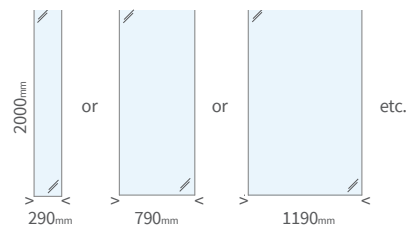

the most versatile wetroom glass solution in the UK - in three easy steps...

step one

CHOOSE YOUR GLASS SIZE AND THICKNESS

Our toughened safety glass wetroom panels come in 12 different widths and both 8mm and 10mm thicknesses. They also have special EasiClean coating on one side.

1

A. Choose Your Glass Thickness.

B. Choose Your Glass Width.