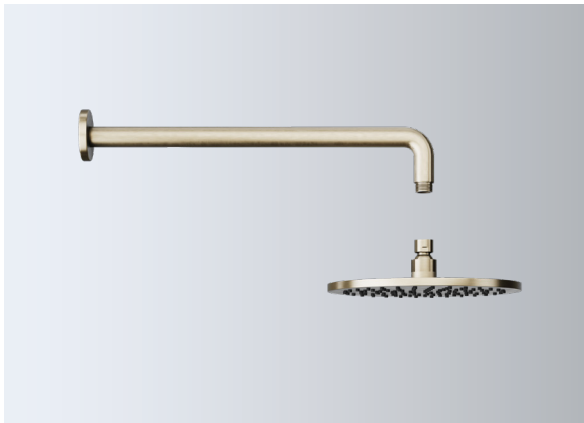

shower accessories