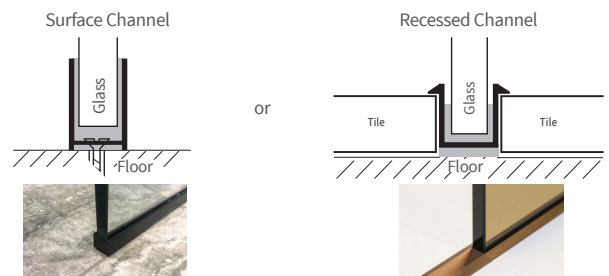

A. Choose Your Surface or Recessed Channel

B. Choose Your Designer Finish

step three

CHOOSE YOUR REQUIRED METHOD OF GLASS SUPPORT FIXING

We offer three types of support in all our finishes:

1. Wall Support
2. Ceiling Support
3. In-line Wall Support (for up to 800mm width glass)

3